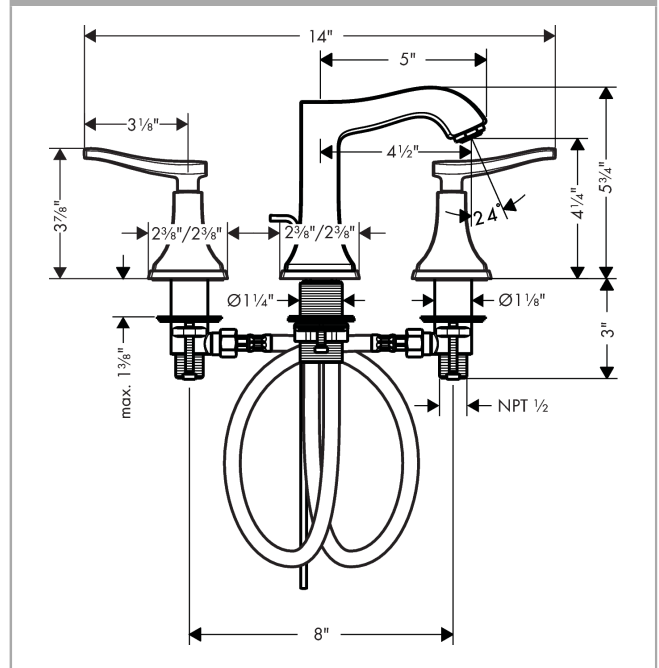

Metropol Classic
Widespread Faucet 110 with Lever Handles and Pop-Up Drain, 1.2 GPM
 Finishes : **chrome** Part no. : **31330001**

Description

Features

- Aerated spray
- Flow: 1.2 GPM (4.5 L/Min)
- 90° ceramic valves
- Includes pop-up drain

Item details

List Price \$ 638.00

Technology

Compliance

Product image

Scale drawing

Metropol Classic
Widespread Faucet 110 with Lever Handles and Pop-Up Drain, 1.2 GPM
 Finishes : **chrome** Part no. : **31330001**

Exploded drawing

Year of production: >01/18

Metropol Classic**Widespread Faucet 110 with Lever Handles and Pop-Up Drain, 1.2 GPM**Finishes : **chrome** Part no. : **31330001****Spare parts list**

Year of production: >01/18

Pos.	Description	Part no.	Price	PU
1	handle fixing set	98932000	-	1
2	nut	92825000	-	1
3	O-ring 29x1,5	92738000	-	1
4	O-ring 48x1,5	92159000	-	1
5	stop valve cpl.	97357001	-	1
6	lever collar	97548000	-	1
7	shut off unit right closing	94009000	-	1
8	shut off unit left closing	94008000	-	1
9	connection hose 18½" M8x0,75 3/8"	96321001	-	1
10	fixing set (Ø 32)	13961000	-	1
11	aerator M24x1 (4,5 l/min)	92877000	-	1
12	pull rod	96657000	-	1
a	pop up waste	88509000	-	1
b	handle for hot water	92821000	-	1
c	handle for cold water	92822000	-	1
d	escutcheon for handle	92824000	-	1
e	escutcheon	92823000	-	1
f	escutcheon for spout	92814000	-	1
g	spout cpl.	95394000	-	1