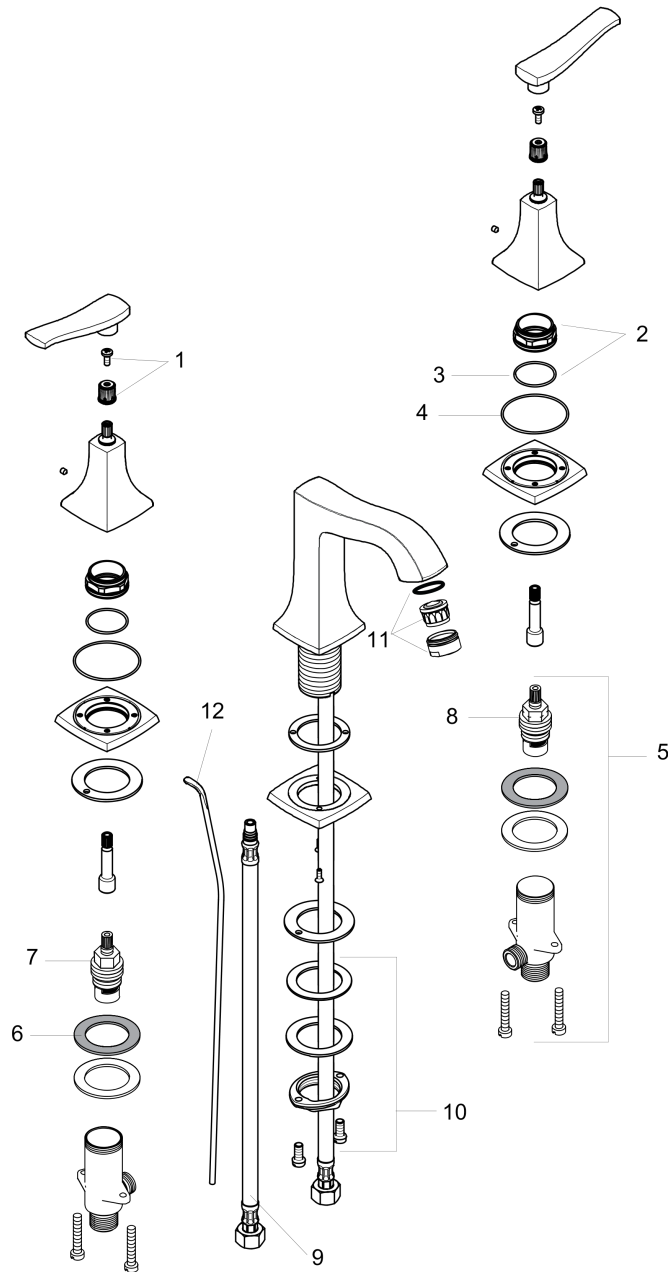

Metropol Classic
Widespread Faucet 110 with Lever Handles and Pop-Up Drain, 1.2 GPM
 Finishes : **chrome** Part no. : **31330001**

Description

Features

- Aerated spray
- Flow: 1.2 GPM (4.5 L/Min)
- 90° ceramic valves
- Includes pop-up drain

Item details

List Price \$ 638.00

Technology

Compliance

Product image

Scale drawing

Metropol Classic
Widespread Faucet 110 with Lever Handles and Pop-Up Drain, 1.2 GPM
 Finishes : **chrome** Part no. : **31330001**

Exploded drawing

Year of production: >01/18

Metropol Classic**Widespread Faucet 110 with Lever Handles and Pop-Up Drain, 1.2 GPM**Finishes : **chrome** Part no. : **31330001****Spare parts list**

Year of production: >01/18

Pos.	Description	Part no.	Price	PU
1	handle fixing set	98932000	-	1
2	nut	92825000	-	1
3	O-ring 29x1,5	92738000	-	1
4	O-ring 48x1,5	92159000	-	1
5	stop valve cpl.	97357001	-	1
6	lever collar	97548000	-	1
7	shut off unit right closing	94009000	-	1
8	shut off unit left closing	94008000	-	1
9	connection hose 18½" M8x0,75 3/8"	96321001	-	1
10	fixing set (Ø 32)	13961000	-	1
11	aerator M24x1 (4,5 l/min)	92877000	-	1
12	pull rod	96657000	-	1
a	pop up waste	88509000	-	1
b	handle for hot water	92821000	-	1
c	handle for cold water	92822000	-	1
d	escutcheon for handle	92824000	-	1
e	escutcheon	92823000	-	1
f	escutcheon for spout	92814000	-	1
g	spout cpl.	95394000	-	1