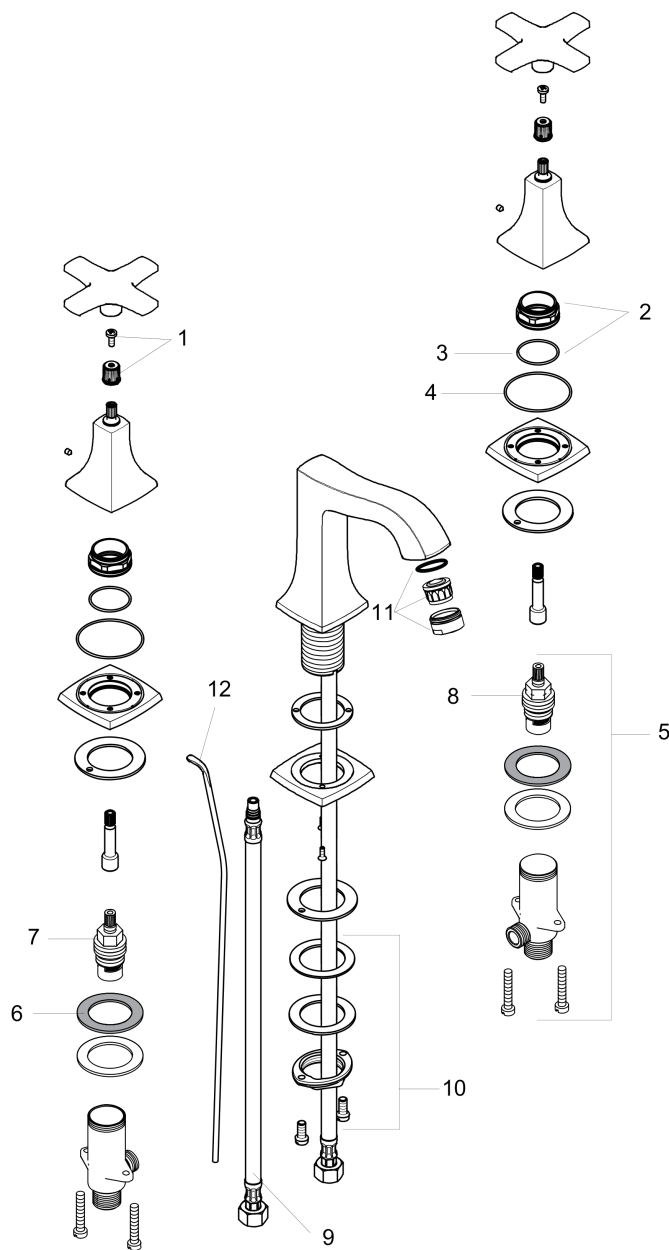

Metropol Classic

Widespread Faucet 110 with Cross Handles and Pop-Up Drain, 1.2 GPM

Finishes : **chrome** Part no. : **31306001**

Description

Features

- Aerated spray
- Flow: 1.2 GPM (4.5 L/Min)
- 90° ceramic valves
- Includes pop-up drain

Item details

List Price \$ 638.00

Technology

Compliance

Product image

Scale drawing

Metropol Classic
Widespread Faucet 110 with Cross Handles and Pop-Up Drain, 1.2 GPM
 Finishes : **chrome** Part no. : **31306001**

Exploded drawing

Year of production: >01/18

Metropol Classic

Widespread Faucet 110 with Cross Handles and Pop-Up Drain, 1.2 GPM

Finishes : **chrome** Part no. : **31306001**

Spare parts list

Year of production: >01/18

Pos.	Description	Part no.	Price	PU
1	handle fixing set	98932000	-	1
2	nut	92825000	-	1
3	O-ring 29x1,5	92738000	-	1
4	O-ring 48x1,5	92159000	-	1
5	stop valve cpl.	97357001	-	1
6	lever collar	97548000	-	1
7	shut off unit right closing	94009000	-	1
8	shut off unit left closing	94008000	-	1
9	connection hose 18½" M8x0,75 3/8"	96321001	-	1
10	fixing set (Ø 32)	13961000	-	1
11	aerator M24x1 (4,5 l/min)	92877000	-	1
12	pull rod	96657000	-	1
a	handle for hot water	92826000	-	1
b	handle for cold water	92827000	-	1
c	escutcheon for handle	92824000	-	1
d	escutcheon	92823000	-	1
e	escutcheon for spout	92814000	-	1
f	spout cpl.	95394000	-	1
g	pop up waste	88509000	-	1