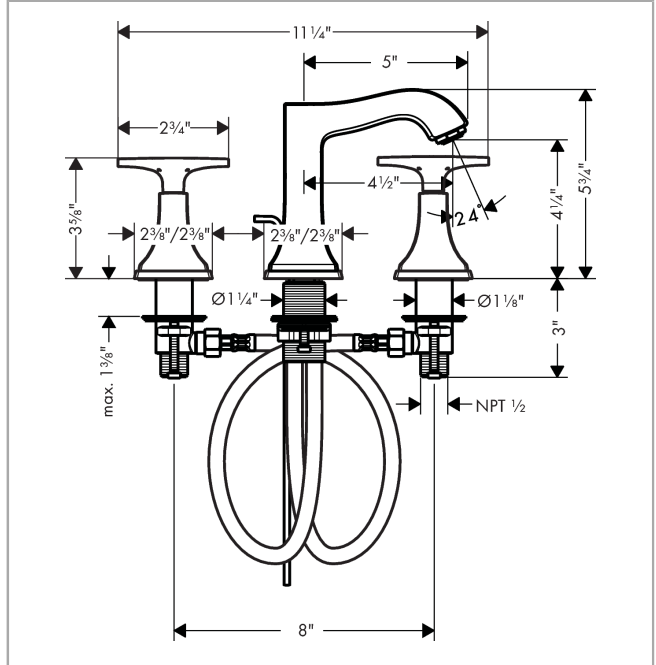

Metropol Classic

Widespread Faucet 110 with Cross Handles and Pop-Up Drain, 1.2 GPM

Finishes : **chrome** Part no. : **31306001**

Description

Features

- Aerated spray
- Flow: 1.2 GPM (4.5 L/Min)
- 90° ceramic valves
- Includes pop-up drain

Item details

List Price \$ 638.00

Technology

Compliance

Product image

Scale drawing

Metropol Classic
Widespread Faucet 110 with Cross Handles and Pop-Up Drain, 1.2 GPM
 Finishes : **chrome** Part no. : **31306001**

Exploded drawing

Year of production: >01/18

Metropol Classic

Widespread Faucet 110 with Cross Handles and Pop-Up Drain, 1.2 GPM

Finishes : **chrome** Part no. : **31306001**

Spare parts list

Year of production: >01/18

Pos.	Description	Part no.	Price	PU
1	handle fixing set	98932000	-	1
2	nut	92825000	-	1
3	O-ring 29x1,5	92738000	-	1
4	O-ring 48x1,5	92159000	-	1
5	stop valve cpl.	97357001	-	1
6	lever collar	97548000	-	1
7	shut off unit right closing	94009000	-	1
8	shut off unit left closing	94008000	-	1
9	connection hose 18½" M8x0,75 3/8"	96321001	-	1
10	fixing set (Ø 32)	13961000	-	1
11	aerator M24x1 (4,5 l/min)	92877000	-	1
12	pull rod	96657000	-	1
a	handle for hot water	92826000	-	1
b	handle for cold water	92827000	-	1
c	escutcheon for handle	92824000	-	1
d	escutcheon	92823000	-	1
e	escutcheon for spout	92814000	-	1
f	spout cpl.	95394000	-	1
g	pop up waste	88509000	-	1