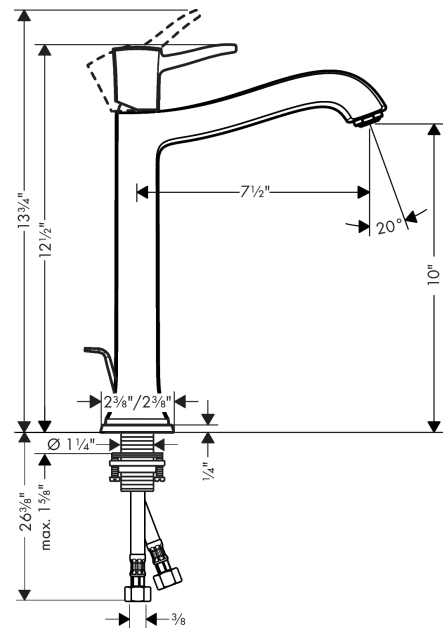

Metropol Classic
Single-Hole Faucet 260 with Pop-Up Drain, 1.2 GPM
 Finishes : **chrome** Part no. : **31303001**

Description

Features

- Aerated spray
- Flow: 1.2 GPM (4.5 L/Min)
- Ceramic cartridge
- Includes pop-up drain

Item details

List Price \$ 521.00

Technology

Compliance

Product image

Scale drawing

Metropol Classic
Single-Hole Faucet 260 with Pop-Up Drain, 1.2 GPM
 Finishes : **chrome** Part no. : **31303001**

Exploded drawing

Year of production: >01/19

Metropol Classic
Single-Hole Faucet 260 with Pop-Up Drain, 1.2 GPM
 Finishes : **chrome** Part no. : **31303001**

Spare parts list

Year of production: >01/19

Pos.	Description	Part no.	Price	PU
1	handle	92815000	-	1
2	screw cover	96338000	-	1
3	flange	98863000	-	1
4	nut	98864000	-	1
5	cartridge, assy	95973001	-	1
6	adapter for cartridge	98866000	-	1
7	aerator M24x1 (4,5 l/min)	92877000	-	1
8	pull rod	96657000	-	1
9	escutcheon for spout	92814000	-	1
10	fixing set (Ø 32)	13961000	-	1
11	connection hose 35½" M8x0,75 3/8"	96316001	-	1
12	locking screw for handle	95140000	-	1
13	seal	98865000	-	1
14	O-ring 23x2	98398000	-	1
15	O-ring 27x1,5	92527000	-	1
16	O-ring 25x1,5	98146000	-	1
a	pop up waste	88509000	-	1