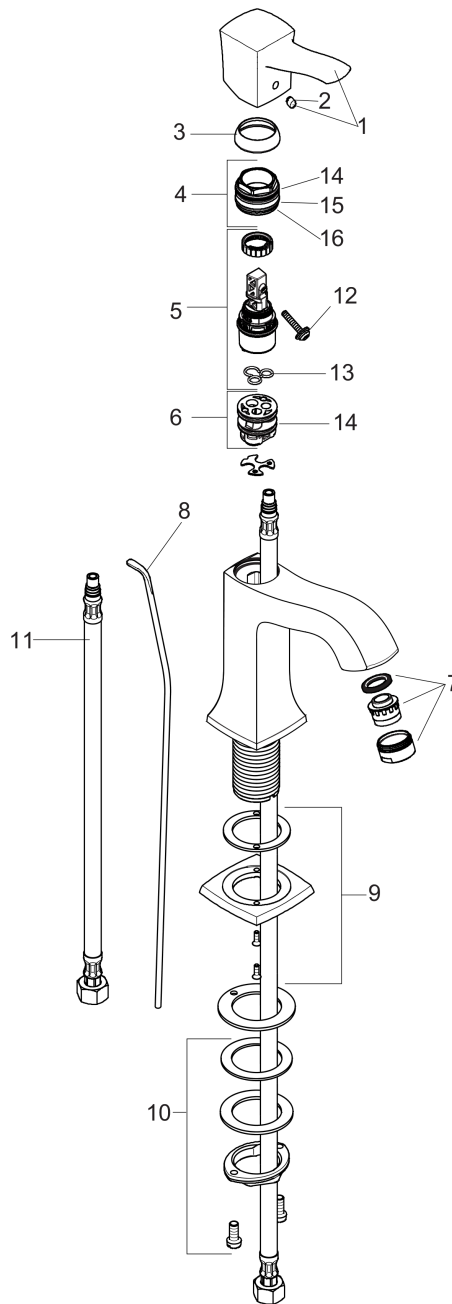

Metropol Classic
Single-Hole Faucet 260 with Pop-Up Drain, 1.2 GPM
 Finishes : **chrome** Part no. : **31303001**

Description

Features

- Aerated spray
- Flow: 1.2 GPM (4.5 L/Min)
- Ceramic cartridge
- Includes pop-up drain

Item details

List Price \$ 521.00

Technology

Compliance

Product image

Scale drawing

Metropol Classic
Single-Hole Faucet 260 with Pop-Up Drain, 1.2 GPM
 Finishes : **chrome** Part no. : **31303001**

Exploded drawing

Year of production: >01/19

Metropol Classic
Single-Hole Faucet 260 with Pop-Up Drain, 1.2 GPM
 Finishes : **chrome** Part no. : **31303001**

Spare parts list

Year of production: >01/19

Pos.	Description	Part no.	Price	PU
1	handle	92815000	-	1
2	screw cover	96338000	-	1
3	flange	98863000	-	1
4	nut	98864000	-	1
5	cartridge, assy	95973001	-	1
6	adapter for cartridge	98866000	-	1
7	aerator M24x1 (4,5 l/min)	92877000	-	1
8	pull rod	96657000	-	1
9	escutcheon for spout	92814000	-	1
10	fixing set (Ø 32)	13961000	-	1
11	connection hose 35½" M8x0,75 3/8"	96316001	-	1
12	locking screw for handle	95140000	-	1
13	seal	98865000	-	1
14	O-ring 23x2	98398000	-	1
15	O-ring 27x1,5	92527000	-	1
16	O-ring 25x1,5	98146000	-	1
a	pop up waste	88509000	-	1