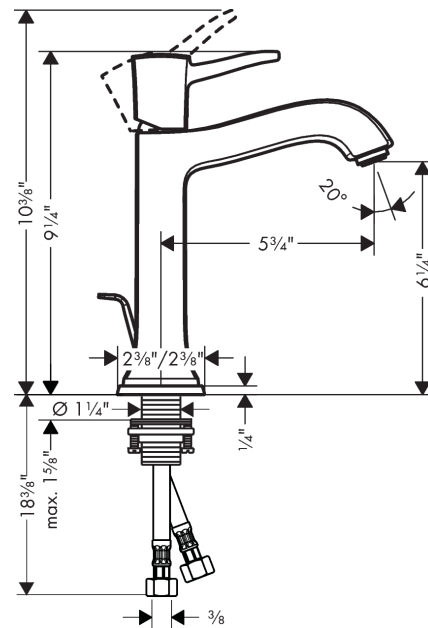

**Metropol Classic**  
**Single-Hole Faucet 160 with Pop-Up Drain, 1.2 GPM**  
 Finishes : **chrome** Part no. : **31302001**

**Description**

**Features**

- Aerated spray
- Flow: 1.2 GPM (4.5 L/Min)
- Ceramic cartridge
- Includes pop-up drain

**Item details**

List Price \$ 409.00

**Technology**

**Compliance**

**Product image**

**Scale drawing**

**Metropol Classic**  
**Single-Hole Faucet 160 with Pop-Up Drain, 1.2 GPM**  
 Finishes : **chrome**    Part no. : **31302001**

Exploded drawing

Year of production: >01/19

**Metropol Classic**  
**Single-Hole Faucet 160 with Pop-Up Drain, 1.2 GPM**  
 Finishes : **chrome** Part no. : **31302001**

## Spare parts list

Year of production: >01/19

Pos.	Description	Part no.	Price	PU
1	handle	92815000	-	1
2	screw cover	96338000	-	1
3	flange	98863000	-	1
4	nut	98864000	-	1
5	cartridge, assy	95973001	-	1
6	adapter for cartridge	98866000	-	1
7	aerator M24x1 (4,5 l/min)	92877000	-	1
8	pull rod	96657000	-	1
9	escutcheon for spout	92814000	-	1
10	fixing set (Ø 32)	13961000	-	1
11	connection hose 35½" M8x0,75 3/8"	96316001	-	1
12	locking screw for handle	95140000	-	1
13	seal	98865000	-	1
14	O-ring 23x2	98398000	-	1
15	O-ring 27x1,5	92527000	-	1
16	O-ring 25x1,5	98146000	-	1
a	pop up waste	88509000	-	1