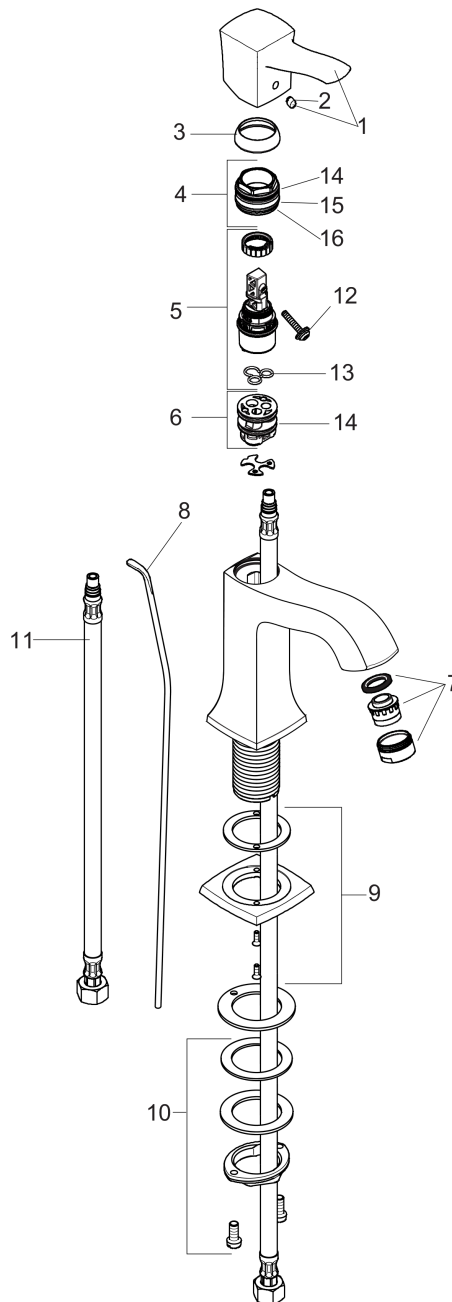

**Metropol Classic**  
**Single-Hole Faucet 160 with Pop-Up Drain, 1.2 GPM**  
 Finishes : **chrome** Part no. : **31302001**

**Description**

**Features**

- Aerated spray
- Flow: 1.2 GPM (4.5 L/Min)
- Ceramic cartridge
- Includes pop-up drain

**Item details**

List Price \$ 409.00

**Technology**

**Compliance**

**Product image**

**Scale drawing**

**Metropol Classic**  
**Single-Hole Faucet 160 with Pop-Up Drain, 1.2 GPM**  
 Finishes : **chrome**    Part no. : **31302001**

Exploded drawing

Year of production: >01/19

**Metropol Classic**  
**Single-Hole Faucet 160 with Pop-Up Drain, 1.2 GPM**  
 Finishes : **chrome** Part no. : **31302001**

## Spare parts list

Year of production: >01/19

Pos.	Description	Part no.	Price	PU
1	handle	92815000	-	1
2	screw cover	96338000	-	1
3	flange	98863000	-	1
4	nut	98864000	-	1
5	cartridge, assy	95973001	-	1
6	adapter for cartridge	98866000	-	1
7	aerator M24x1 (4,5 l/min)	92877000	-	1
8	pull rod	96657000	-	1
9	escutcheon for spout	92814000	-	1
10	fixing set (Ø 32)	13961000	-	1
11	connection hose 35½" M8x0,75 3/8"	96316001	-	1
12	locking screw for handle	95140000	-	1
13	seal	98865000	-	1
14	O-ring 23x2	98398000	-	1
15	O-ring 27x1,5	92527000	-	1
16	O-ring 25x1,5	98146000	-	1
a	pop up waste	88509000	-	1