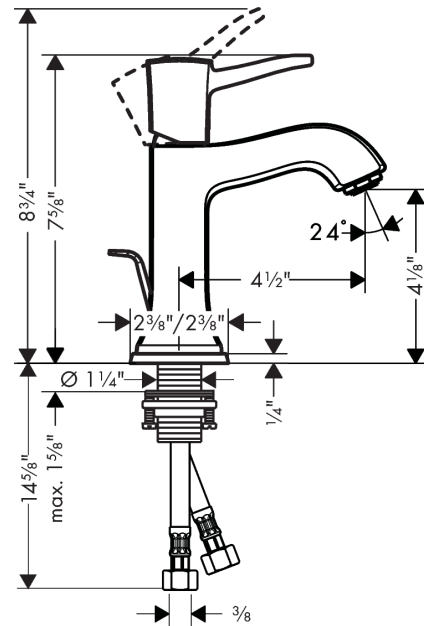

Metropol Classic
Single-Hole Faucet 110 with Pop-Up Drain, 1.2 GPM
 Finishes : **chrome** Part no. : **31300001**

Description

Features

- Aerated spray
- Flow: 1.2 GPM (4.5 L/Min)
- Ceramic cartridge
- Includes pop-up drain

Item details

List Price \$ 372.00

Technology

Compliance

Product image

Scale drawing

Metropol Classic
Single-Hole Faucet 110 with Pop-Up Drain, 1.2 GPM
Finishes : **chrome** Part no. : **31300001**

Exploded drawing

Year of production: >01/19

Metropol Classic
Single-Hole Faucet 110 with Pop-Up Drain, 1.2 GPM
 Finishes : **chrome** Part no. : **31300001**

Spare parts list

Year of production: >01/19

Pos.	Description	Part no.	Price	PU
1	handle	92815000	-	1
2	screw cover	96338000	-	1
3	flange	98863000	-	1
4	nut	98864000	-	1
5	cartridge, assy	95973001	-	1
6	adapter for cartridge	98866000	-	1
7	aerator M24x1 (4,5 l/min)	92877000	-	1
8	pull rod	96657000	-	1
9	escutcheon for spout	92814000	-	1
10	fixing set (Ø 32)	13961000	-	1
11	connection hose 18½" M8x0,75 3/8"	96321001	-	1
12	seal	98865000	-	1
13	locking screw for handle	95140000	-	1
14	O-ring 23x2	98398000	-	1
15	O-ring 27x1,5	92527000	-	1
16	O-ring 25x1,5	98146000	-	1
a	pop up waste	88509000	-	1