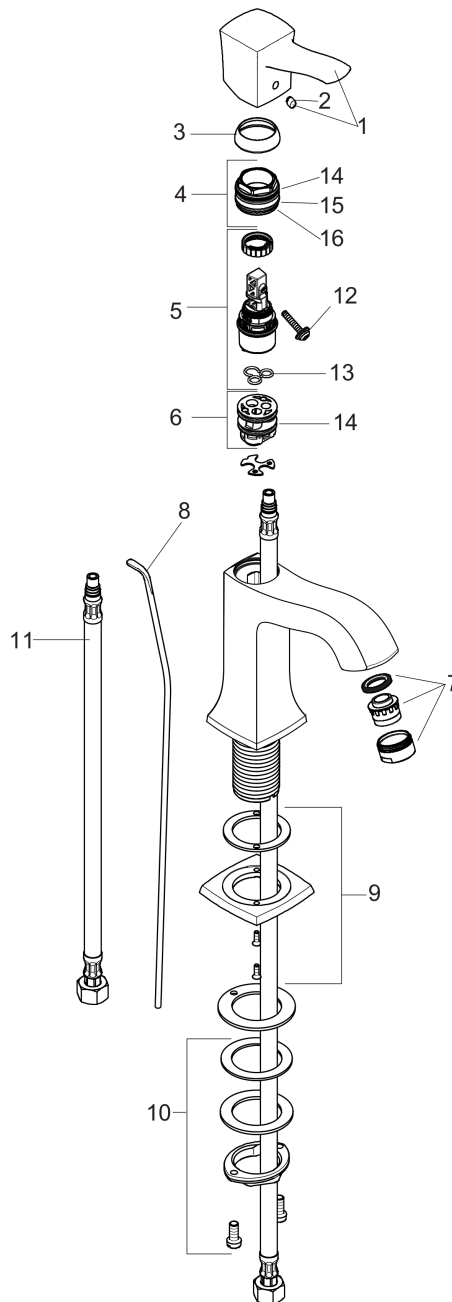

Metropol Classic
Single-Hole Faucet 110 with Pop-Up Drain, 1.2 GPM
 Finishes : **chrome** Part no. : **31300001**

Description

Features

- Aerated spray
- Flow: 1.2 GPM (4.5 L/Min)
- Ceramic cartridge
- Includes pop-up drain

Item details

List Price \$ 372.00

Technology

Compliance

Product image

Scale drawing

Metropol Classic
Single-Hole Faucet 110 with Pop-Up Drain, 1.2 GPM
Finishes : **chrome** Part no. : **31300001**

Exploded drawing

Year of production: >01/19

Metropol Classic
Single-Hole Faucet 110 with Pop-Up Drain, 1.2 GPM
 Finishes : **chrome** Part no. : **31300001**

Spare parts list

Year of production: >01/19

Pos.	Description	Part no.	Price	PU
1	handle	92815000	-	1
2	screw cover	96338000	-	1
3	flange	98863000	-	1
4	nut	98864000	-	1
5	cartridge, assy	95973001	-	1
6	adapter for cartridge	98866000	-	1
7	aerator M24x1 (4,5 l/min)	92877000	-	1
8	pull rod	96657000	-	1
9	escutcheon for spout	92814000	-	1
10	fixing set (Ø 32)	13961000	-	1
11	connection hose 18½" M8x0,75 3/8"	96321001	-	1
12	seal	98865000	-	1
13	locking screw for handle	95140000	-	1
14	O-ring 23x2	98398000	-	1
15	O-ring 27x1,5	92527000	-	1
16	O-ring 25x1,5	98146000	-	1
a	pop up waste	88509000	-	1