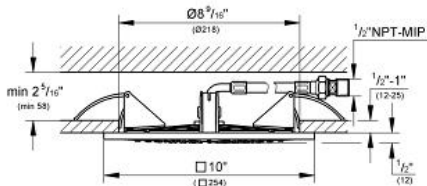

# RAINSHOWER F-SERIES 10" Ceiling Shower Head

MODEL # 27816000

Pure Freude  
an Wasser

GROHE

C

## Product Description: RAINSHOWER F-SERIES 10" Ceiling Shower Head

### Standard Specification:

- Rain spray pattern (1 spray-rain)
- 10" x 10"
- 1/2" NPT Female thread
- GROHE EcoJoy 2.0 gpm flow limiter
- GROHE DreamSpray perfect spray pattern
- GROHE StarLight chrome finish
- SpeedClean anti-lime system
- Suitable for instantaneous heater
- CALGreen compliant