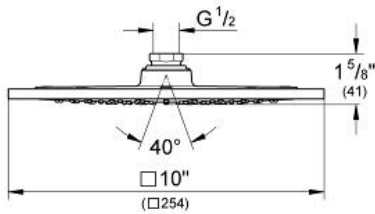

RAINSHOWER F-SERIES 10"

Shower Head 1 Spray

MODEL # 27815000

Pure Freude
an Wasser

Product Description:
RAINSHOWER F-SERIES 10"
Shower Head 1 Spray

Standard Specification:

- Rain spray pattern (1 spray-rain)
- 10" x 10"
- Metal
- Rotating ball joint $\pm 20^\circ$
- 1/2" Connection thread
- **GROHE EcoJoy** 2.0 gpm flow limiter
- **GROHE DreamSpray** perfect spray pattern
- **GROHE StarLight** chrome finish
- **SpeedClean** anti-lime system
- Suitable for instantaneous heater
- CALGreen compliant

Applicable Codes & Standards:

- Energy Policy Act of 1992
- ASME A112.18.1/CSA B125.1

Color:

- 27815000 StarLight Chrome