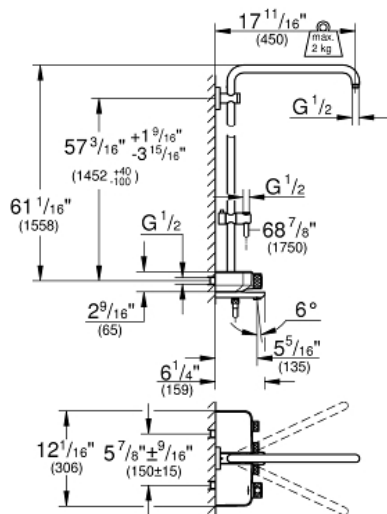

EUPHORIA SMARTCONTROL SYSTEM DUO

Shower System with Bath
Thermostat for Wall Mount

MODEL # 26512000

Pure Freude
an Wasser

GROHE

Product Description:

EUPHORIA SMARTCONTROL SYSTEM DUO
Shower System with Bath Thermostat for Wall Mount

Standard Specification:

- Consisting of:
- Horizontal 17 3/4" (450 mm) shower arm*
- Upper bracket adjustable for minimal adaption to existing drilling holes
- Exposed SmartControl bath thermostat
- Allows change between:
- Head shower and hand shower (to be ordered separately)**
- With ball joint
- Rotation angle $\pm 15^\circ$
- Tub Spout
- Adjustable height bar with gliding element
- Rotaflex metal shower hose 69" (1750mm)
- **GROHE StarLight** chrome finish
- **GROHE CoolTouch** No risk of scalding
- **GROHE TurboStat** Compact cartridge with wax thermoelement
- **GROHE EcoJoy** technology for less water and perfect flow
- GROHE SafeStop at 100°F (38°C)
- GROHE SafeStop Plus optional temperature limiter at 110°F (43°C) included
- SmartControl push for ON-OFF, turn for volume adjustment from EcoJoy to Full Flow
- Integrated GROHE EasyReach shower tray
- Inner WaterGuide for a longer life
- Twistfree to prevent hose from twisting
- Minimum flow rate 1.8 gpm (7 l/min)
- Min. recommended pressure: 15 psi (1.0 bar)
- *Shower head weight of up to 4.4 lbs (2 kg) acceptable

Applicable Codes & Standards:

- ASME A112.18.1/CSA B125.1

Color:

- 26512000 StarLight Chrome