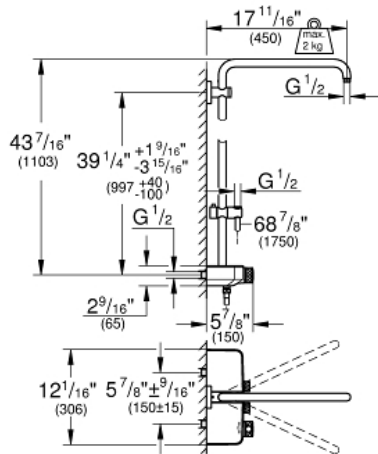

EUPHORIA SMARTCONTROL
SYSTEM MONO
Shower System with Thermostat
for Wall Mount
MODEL # 26511000

Pure Freude
an Wasser

GROHE

Product Description:
EUPHORIA SMARTCONTROL SYSTEM MONO
Shower System with Thermostat for Wall Mount

Standard Specification:

- Consisting of:
- Horizontal 17 3/4" (450 mm) shower arm*
- Upper bracket adjustable for minimal adaption to existing drilling holes
- Exposed SmartControl thermostat
- Allows change between:
- Head shower and hand shower (to be ordered separately)**
- With ball joint
- Rotation angle $\pm 15^\circ$
- Adjustable height bar with gliding element
- Rotaflex metal shower hose 69" (1750mm)
- **GROHE StarLight** chrome finish
- **GROHE CoolTouch** No risk of scalding
- **GROHE TurboStat** Compact cartridge with wax thermoelement
- **GROHE EcoJoy** technology for less water and perfect flow
- GROHE SafeStop at 100°F (38°C)
- GROHE SafeStop Plus optional temperature limiter at 110°F (43°C) included
- SmartControl push for ON-OFF, turn for volume adjustment from EcoJoy to Full Flow
- Integrated GROHE EasyReach shower tray
- Inner WaterGuide for a longer life
- Twistfree to prevent hose from twisting
- Suitable for instantaneous heaters from 18 kW/h
- Minimum flow rate 1.8 gpm (7 l/min)
- Min. recommended pressure: 15 psi (1.0 bar)
- *Shower head weight of up to 4.4 lbs (2 kg) acceptable

Applicable Codes & Standards:

- ASME A112.18.1/CSA B125.1

Color:

- 26511000 StarLight Chrome