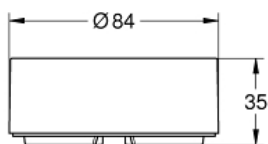

GROHE SENSE
Smart Water Sensor
MODEL # 22601LN0

Pure Freude
an Wasser

Product Description:
GROHE SENSE
Smart Water Sensor

Standard Specification:

- For wireless LAN, battery powered
- Instant flooding alarm
- Senses room temperature and humidity
- Receive updates on temperature and humidity once a day
- Customize settings via GROHE Ondus App for iOS and Android
- Status indication via LED light, buzzer and app
- For placement on a flat non-conductive surface
- Supports connections to wireless LAN protected by password of up to 32 characters in length
- LongLife Battery: expected lifetime up to 4 years, depending on the use of the water sensor
- Including:
 - 1 x water sensor
 - Including 3 x AAA batteries
- **CE approved**
- Wireless LAN 2.4 GHz
- Made in Germany