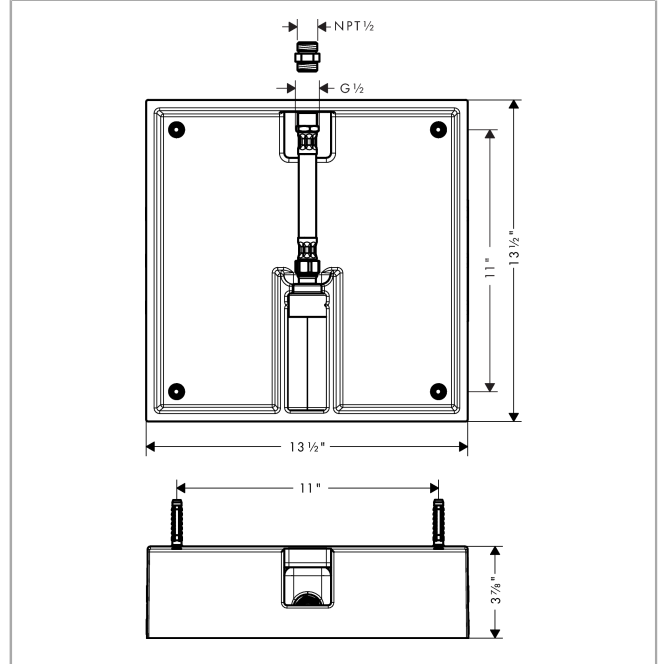

**Raindance E**  
**Rough, Raindance E 400 Square 1-Jet Showerhead**  
Finishes : n.a. Part no. : 26254181

### Features

- 1/2" NPT

## Scale drawing