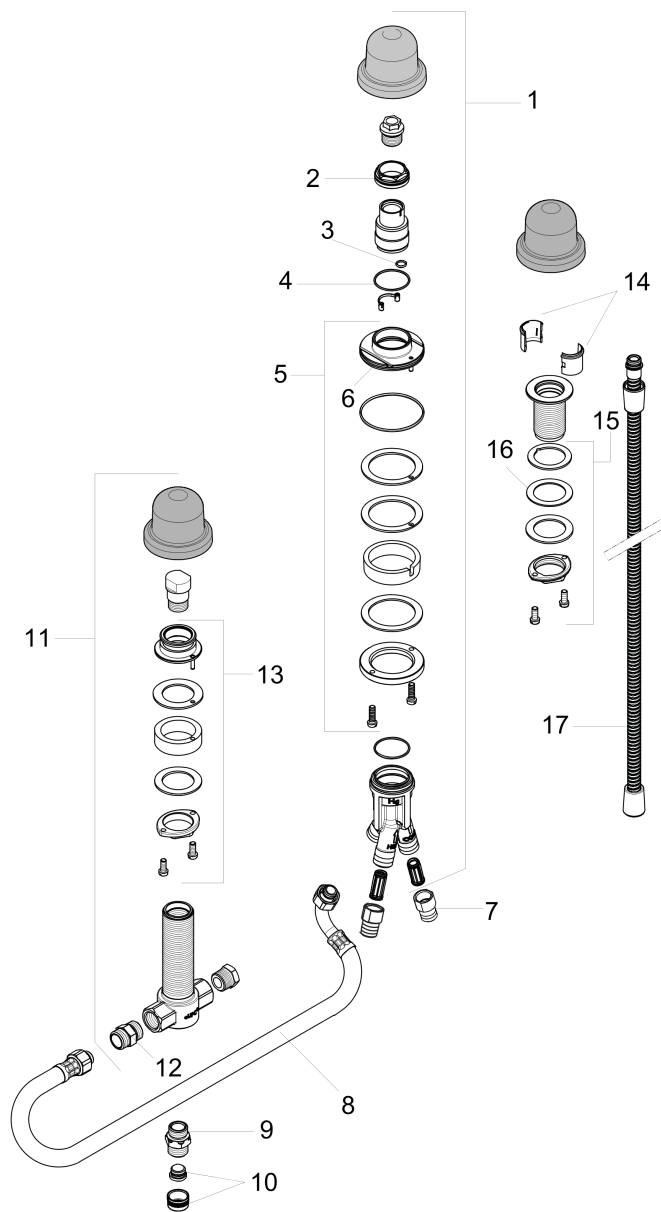

Rough, 3-Hole Roman Tub Set with Single Handle

Finishes : n.a. Part no. : 13439181

Description

Features

- Ceramic cartridge

Compliance

Product image

Scale drawing

Rough, 3-Hole Roman Tub Set with Single Handle

Finishes : n.a. Part no. : 13439181

Exploded drawing

Year of production: >01/18

Rough, 3-Hole Roman Tub Set with Single Handle

Finishes : n.a. Part no. : 13439181

Spare parts list

Year of production: >01/18

Pos.	Description	Part no.	PC	PU
1	stop valve cpl.	95809000	0	1
2	nut	97209000	0	1
3	O-ring 9x1,5	98117000	0	1
4	O-ring 35x1,5	92114000	0	1
5	fixing set	95808000	0	1
6	O-ring 62x2	92226000	0	1
7	adapter for body shower	88746000	0	1
8	connection hose 800 mm G½ x G½	25963000	0	1
9	O-ring 17x2,5	98387000	0	1
10	plug	97568000	0	1
11	selector housing	96125000	0	1
12	connecting thread	97719000	0	1
13	fixing set for 4 hole bath mixer spout	96080000	0	1
14	insert for shower holder	96942000	0	1
15	fixing set (Ø 32)	13961000	0	1
16	lever collar	97548000	0	1
17	shower hose	97161000	0	1
a	Secuflexbox	28389000	0	1