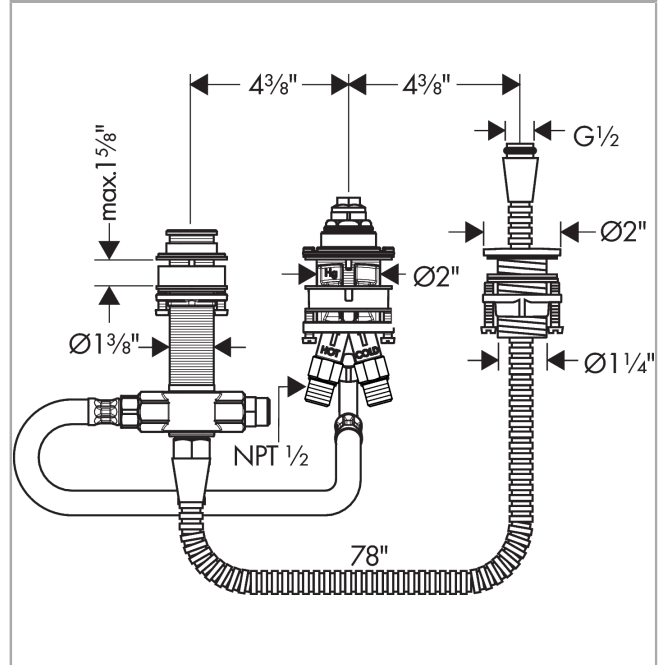

Rough, 3-Hole Roman Tub Set with Single Handle

Finishes : n.a. Part no. : 13439181

Description

Features

- Ceramic cartridge

Compliance

Product image

Scale drawing

Rough, 3-Hole Roman Tub Set with Single Handle

Finishes : n.a. Part no. : 13439181

Exploded drawing

Year of production: >01/18

Rough, 3-Hole Roman Tub Set with Single Handle

Finishes : n.a. Part no. : 13439181

Spare parts list

Year of production: >01/18

Pos.	Description	Part no.	PC	PU
1	stop valve cpl.	95809000	0	1
2	nut	97209000	0	1
3	O-ring 9x1,5	98117000	0	1
4	O-ring 35x1,5	92114000	0	1
5	fixing set	95808000	0	1
6	O-ring 62x2	92226000	0	1
7	adapter for body shower	88746000	0	1
8	connection hose 800 mm G½ x G½	25963000	0	1
9	O-ring 17x2,5	98387000	0	1
10	plug	97568000	0	1
11	selector housing	96125000	0	1
12	connecting thread	97719000	0	1
13	fixing set for 4 hole bath mixer spout	96080000	0	1
14	insert for shower holder	96942000	0	1
15	fixing set (Ø 32)	13961000	0	1
16	lever collar	97548000	0	1
17	shower hose	97161000	0	1
a	Secuflexbox	28389000	0	1