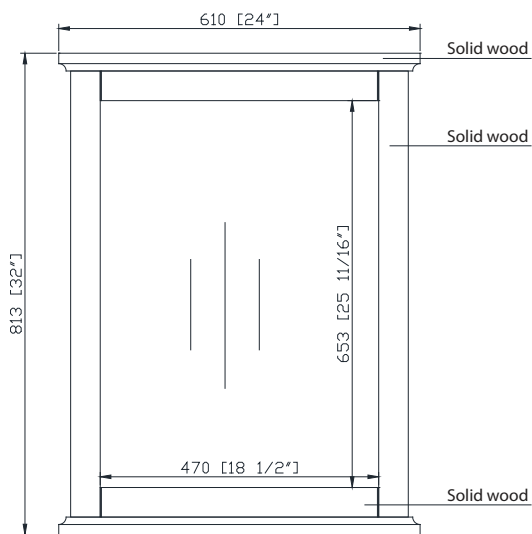

## Features

- Solid rubber wood frame
- Straight-edge mirror
- Mirror hangs vertically
- Wall cleat for easy hanging and leveling

## Nominal Dimension

- 24W x 2 1/8D x 32H (inches)

## Product Diagrams

Front

Back

Side

Top