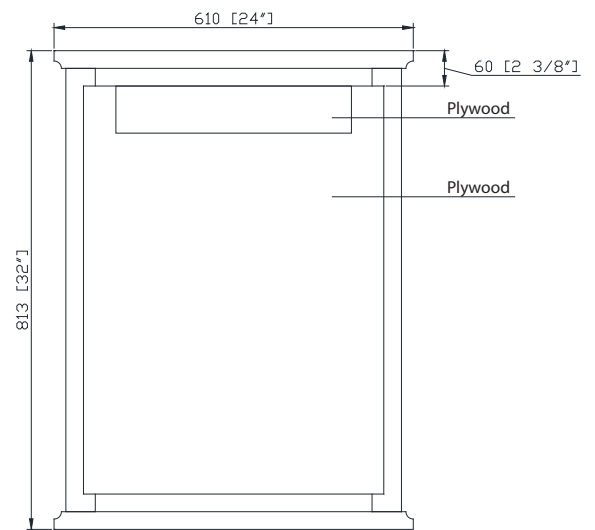

## Nominal Dimension

- 24W x 2 1/8D x 32H (inches)

## Product Diagrams

Front

Back

Side

Top