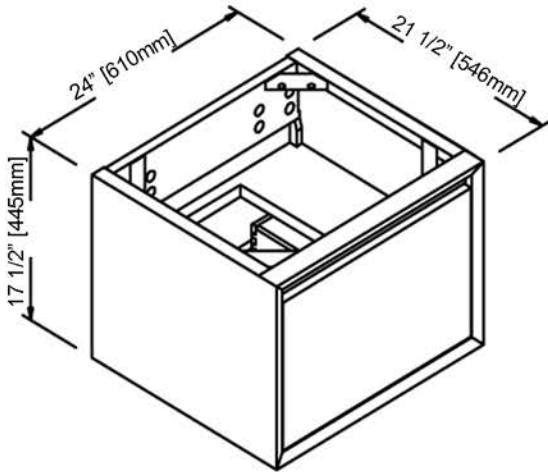

1545-WV24

24" Wall Mount Vanity

SPECIFICATION SHEET

Features

- Materials: Hackberry Solids with Fumed Red Gum Veneers
- Drawer: 1 (push-open)
- Drawer Box: 1/2" Solid Pine, English dovetail
- Drawer Glides: Undermount
- Shelf: 1 (concealed-fixed)
- Metal trim: 1-1/4" metal plate, Powder-coated Gunmetal Gray
- Back panel: Fully covered
- Side panels: 1" PB with Fumed Red Gum Veneers