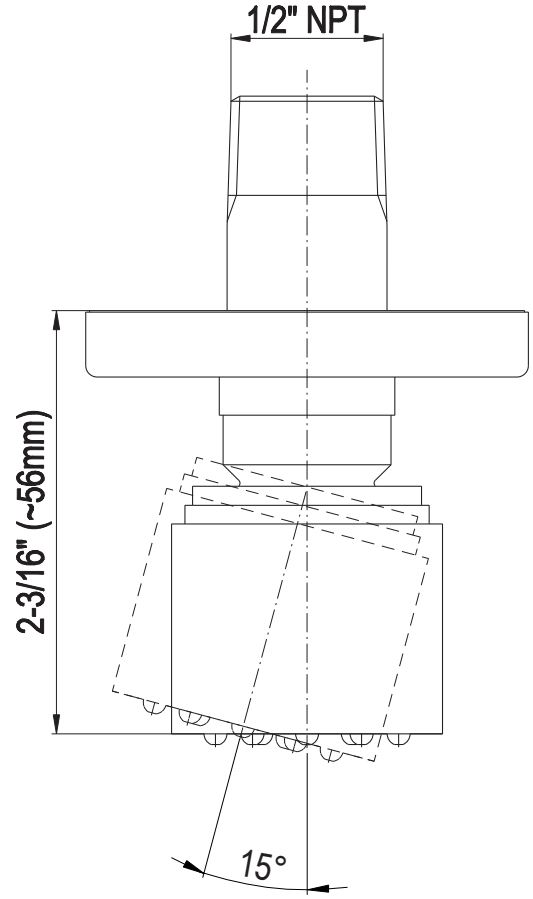

SHOWER
Contemporary Square
Thermostatic Set w/Body Sprays
& Handshower (Rough & Trim)
GC1.232A-LM31S

GRAFF[®]

Information

- 8" Rain Showerhead with 12" Wall-Mounted Shower Arm
- Square Body Sprays w/Solid Brass Swivel Head (3 pieces)
- Handshower Set w/Wall Bracket and Multi-function Handshower
- 3/4" Thermostatic Valve
- Stop/Volume Control Valves (3 pieces)
- Flow rates: showerhead \leq 1.8 max gpm, handshower \leq 1.5 max gpm, body sprays \leq 1.5 max gpm each
- Optional Extension Kit

www.graff-designs.com | phone: 800-954-4723

SHOWER
Square body Spray with Solid
Brass Swivel Head
G-8490

GRAFF®

Information

- 12 no-clog, easy-clean silicon jets
- Metal ball-joint allows for angle adjustment of body spray
- Brass wall escutcheon
- 1/2" NPT male thread inlet
- Body spray flow rate ≤ 1.5 max gpm

Finishes

Polished
Chrome

Steelnox®
(Satin Nickel)

Square Body Spray G-8490

SHOWER
Contemporary 12" Shower Arm
G-8530

GRAFF[®]

Information

- Includes arm and square flange
- 1/2" NPT male thread inlet
- For use with all showerheads (especially G-8438)