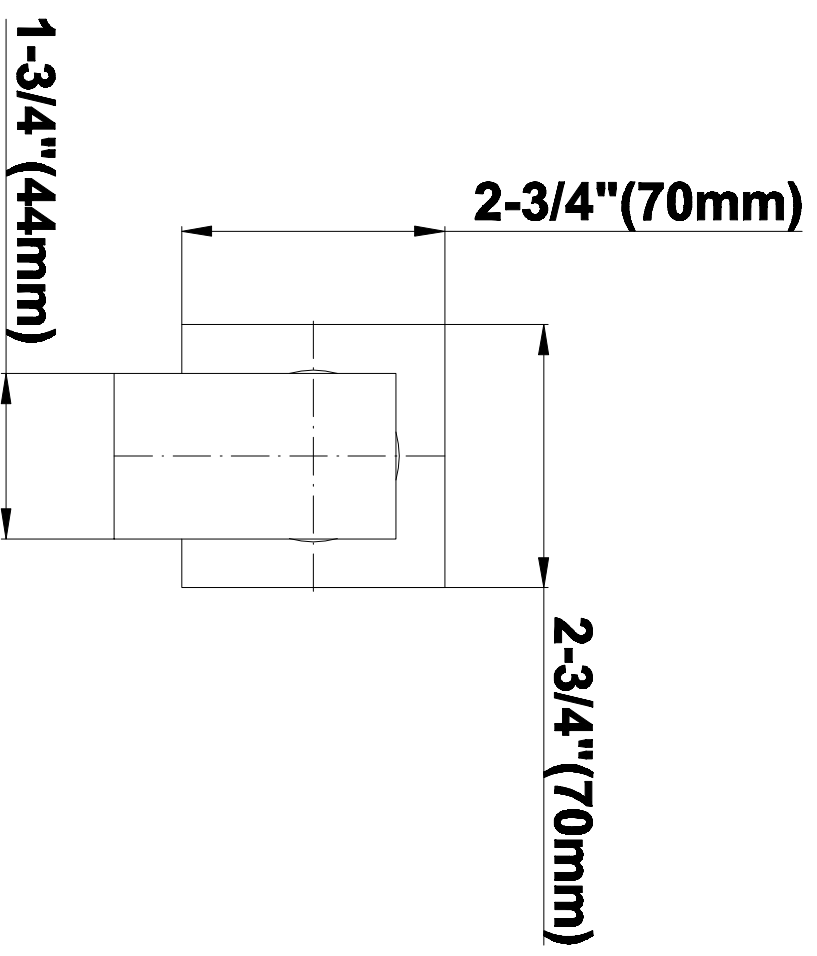

SHOWER
Contemporary Square
Thermostatic Set w/Body Sprays
& Handshower (Rough & Trim)
GC1.232A-LM31S

GRAFF[®]

Information

- 8" Rain Showerhead with 12" Wall-Mounted Shower Arm
- Square Body Sprays w/Solid Brass Swivel Head (3 pieces)
- Handshower Set w/Wall Bracket and Multi-function Handshower
- 3/4" Thermostatic Valve
- Stop/Volume Control Valves (3 pieces)
- Flow rates: showerhead \leq 1.8 max gpm, handshower \leq 1.5 max gpm, body sprays \leq 1.5 max gpm each
- Optional Extension Kit

Finishes

Polished
Chrome

Steelnox®
(Satin Nickel)

G-8095

SHOWER
8" Square Brass Showerhead
G-8438

GRAFF®

Information

- 1/4" thick
- 144 no-clog, easy-clean rubber spray nozzles
- Recommended use with ceiling shower arm
- Recommended for use at no more than 10 degrees tilt
- Showerhead flow rate ≤ 1.8 max gpm
- CALGreen

Finishes

Polished
Chrome

Steelnox®
(Satin Nickel)

G-8438

Aqua-Sense Collection
Contemporary 8" Square Showerhead

Product Features

- 1/4" thick
- 144 no-clog, easy-clean rubber spray nozzles
- Showerhead flow rate ≤ 1.8 max gpm