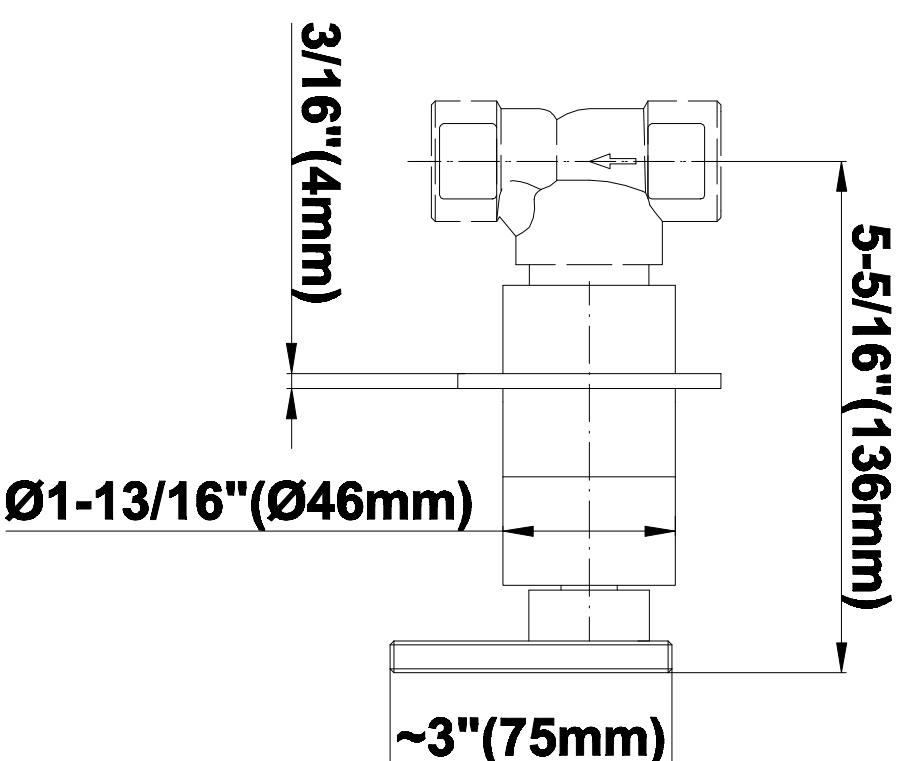

SHOWER
Contemporary Square
Thermostatic Set w/Body Sprays
& Handshower (Rough & Trim)
GC1.232A-LM31S

GRAFF[®]

Information

- 8" Rain Showerhead with 12" Wall-Mounted Shower Arm
- Square Body Sprays w/Solid Brass Swivel Head (3 pieces)
- Handshower Set w/Wall Bracket and Multi-function Handshower
- 3/4" Thermostatic Valve
- Stop/Volume Control Valves (3 pieces)
- Flow rates: showerhead \leq 1.8 max gpm, handshower \leq 1.5 max gpm, body sprays \leq 1.5 max gpm each
- Optional Extension Kit

Finishes

Polished
Chrome

Steelnox®
(Satin Nickel)

G-8095

SHOWER
8" Square Brass Showerhead
G-8438

GRAFF®

Information

- 1/4" thick
- 144 no-clog, easy-clean rubber spray nozzles
- Recommended use with ceiling shower arm
- Recommended for use at no more than 10 degrees tilt
- Showerhead flow rate ≤ 1.8 max gpm
- CALGreen