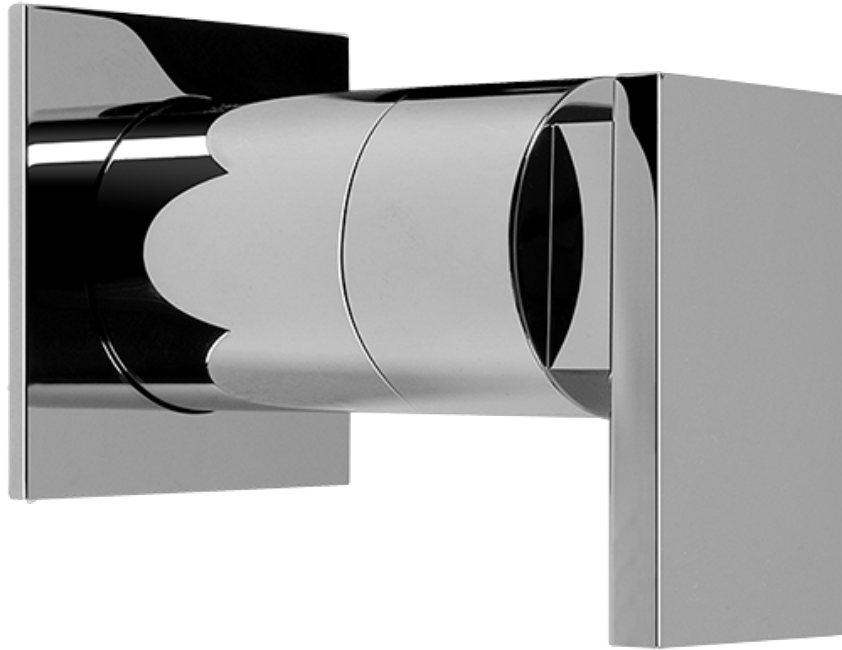

SHOWER
Contemporary Square
Thermostatic Set w/Body Sprays
& Handshower (Rough & Trim)
GC1.232A-LM31S

GRAFF[®]

Information

- 8" Rain Showerhead with 12" Wall-Mounted Shower Arm
- Square Body Sprays w/Solid Brass Swivel Head (3 pieces)
- Handshower Set w/Wall Bracket and Multi-function Handshower
- 3/4" Thermostatic Valve
- Stop/Volume Control Valves (3 pieces)
- Flow rates: showerhead \leq 1.8 max gpm, handshower \leq 1.5 max gpm, body sprays \leq 1.5 max gpm each
- Optional Extension Kit

Finishes

Polished
Chrome

Steelnox®
(Satin Nickel)

SHOWER
Solar/Structure SOLID Trim Plate
w/Handle
G-8041-LM31S-T

GRAFF®

Information

- Single metal handle
- Decorative trim plate
- Use with G-8000 or G-8005 thermostatic rough valve
- To complete package, you must order rough valve
- ADA

Finishes

Polished
Chrome

SteeInox®
(Satin Nickel)

SHOWER
Solar SOLID Trim Plate w/Handle
G-8095-LM31S-T

GRAFF®

Information

- Single metal handle
- Decorative trim plate
- Use with G-8070 or G-8075 thermostatic stop/volume control rough valve
- To complete package, you must order rough valve
- ADA

Finishes

Polished
Chrome

Steelnox®
(Satin Nickel)

G-8095

SHOWER
8" Square Brass Showerhead
G-8438

GRAFF®

Information

- 1/4" thick
- 144 no-clog, easy-clean rubber spray nozzles
- Recommended use with ceiling shower arm
- Recommended for use at no more than 10 degrees tilt
- Showerhead flow rate ≤ 1.8 max gpm
- CALGreen