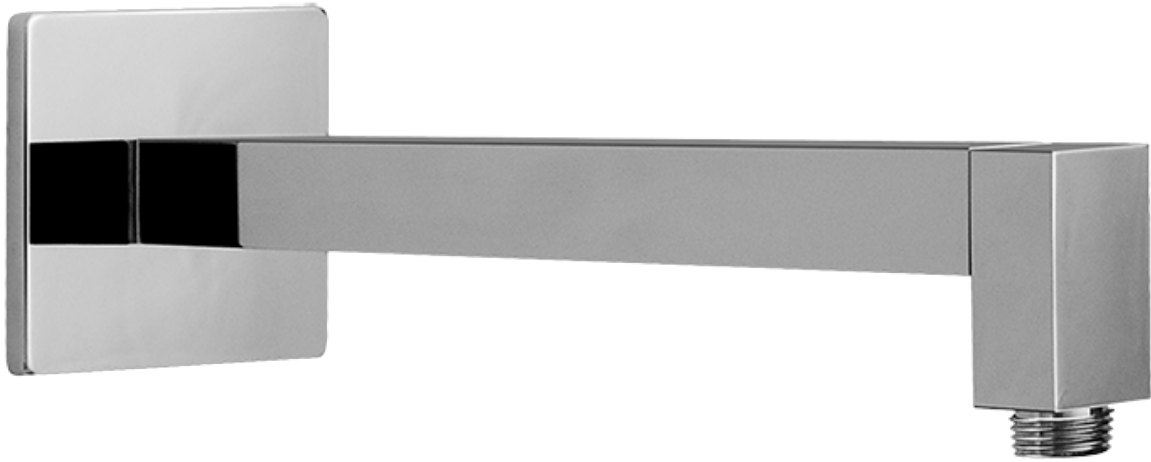

Finishes

Polished
Chrome

Steelnox®
(Satin Nickel)

SHOWER
Solar/Structure SOLID Trim Plate
w/Handle
G-8041-LM31S-T

GRAFF®

Information

- Single metal handle
- Decorative trim plate
- Use with G-8000 or G-8005 thermostatic rough valve
- To complete package, you must order rough valve
- ADA

www.graff-designs.com | phone: 800-954-4723

SHOWER
Square body Spray with Solid
Brass Swivel Head
G-8490

GRAFF®

Information

- 12 no-clog, easy-clean silicon jets
- Metal ball-joint allows for angle adjustment of body spray
- Brass wall escutcheon
- 1/2" NPT male thread inlet
- Body spray flow rate ≤ 1.5 max gpm

Finishes

Polished
Chrome

Steelnox®
(Satin Nickel)

Square Body Spray G-8490

SHOWER
Contemporary 12" Shower Arm
G-8530

GRAFF[®]

Information

- Includes arm and square flange
- 1/2" NPT male thread inlet
- For use with all showerheads (especially G-8438)

Finishes

Polished
Chrome

Steelnox[®]
(Satin Nickel)

G-8530

SHOWER
59" Shower Hose
G-8605

GRAFF®

Information

- Brass spiral flexible hose with conical nut