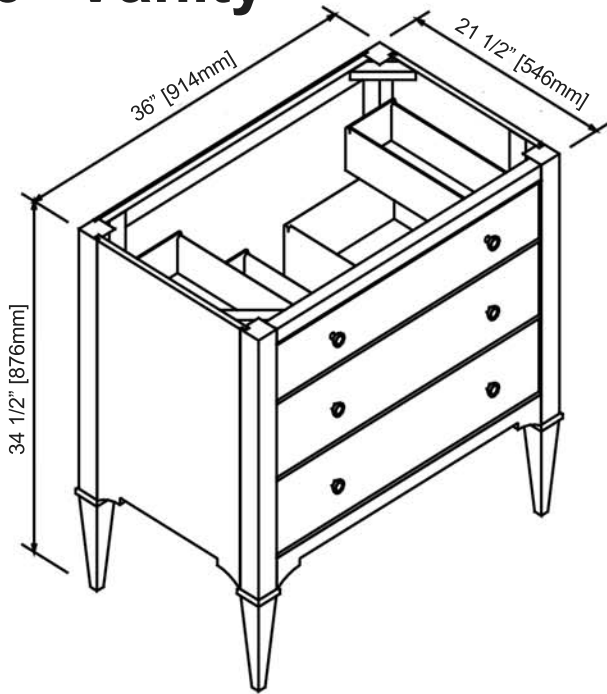

Charlottesville w/Brass

1539-V36 36" Vanity

SPECIFICATION SHEET

Features

Materials: Hackberry Solids with White Oak Veneers

Drawer: 3

Drawer Box: 1/2 solid pine, four-sided English Dovetail

Glides: Undermount, Soft closing

Hardware: Brass

Back panel: Fully covered

Side panels: 5/8" MDF with White Oak Veneers

Colors / Finish

1539-Vintage Black