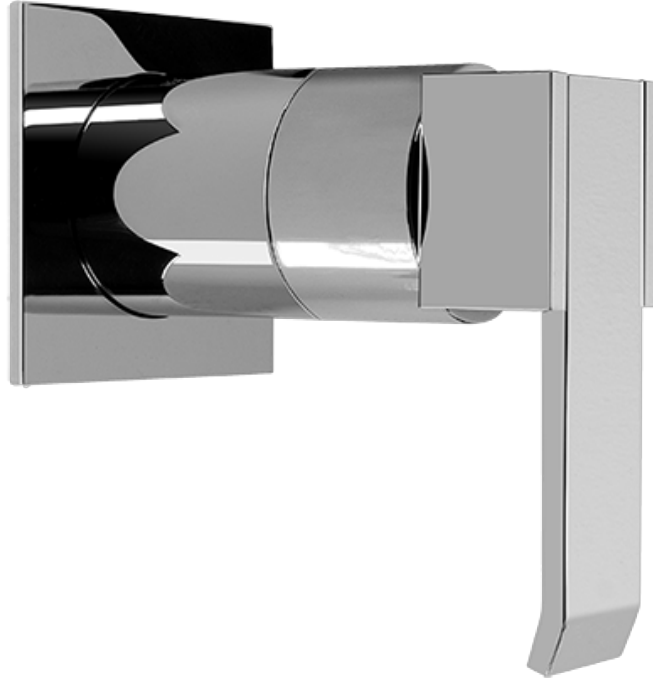

SHOWER
Contemporary Square
Thermostatic Set w/Body Sprays
& Handshower (Rough & Trim)
GC1.232A-LM38S

GRAFF[®]

Information

- 8" Rain Showerhead with 12" Wall-Mounted Shower Arm
- Square Body Sprays w/Solid Brass Swivel Head (3 pieces)
- Handshower Set w/Wall Bracket and Multi-function Handshower
- 3/4" Thermostatic Valve
- Stop/Volume Control Valves (3 pieces)
- Flow rates: showerhead \leq 1.8 max gpm, handshower \leq 1.5 max gpm, body sprays \leq 1.5 max gpm each
- Optional Extension Kit

Finishes

Polished
Chrome

Steelnox®
(Satin Nickel)

SHOWER
Qubic SOLID Trim Plate w/Handle
G-8041-LM38S-T

GRAFF®

Information

- Single metal handle
- Decorative trim plate
- Use with G-8000 or G-8005 thermostatic rough valve
- To complete package, you must order rough valve
- ADA

Finishes

Polished
Chrome

Steelnix®
(Satin Nickel)

SHOWER
Qubic SOLID Trim Plate w/Handle
G-8095-LM38S-T

GRAFF®

Information

- Single metal handle
- Decorative trim plate
- Use with G-8070 or G-8075 thermostatic stop/volume control rough valve
- To complete package, you must order rough valve
- ADA

Finishes

Polished
Chrome

Steelnox®
(Satin Nickel)

G-8095-LM38S-T

Qubic Collection

Stop/Volume Control Valve Trim with Handle

GRAFF[®]
CUTTING EDGE DESIGN

Product Features