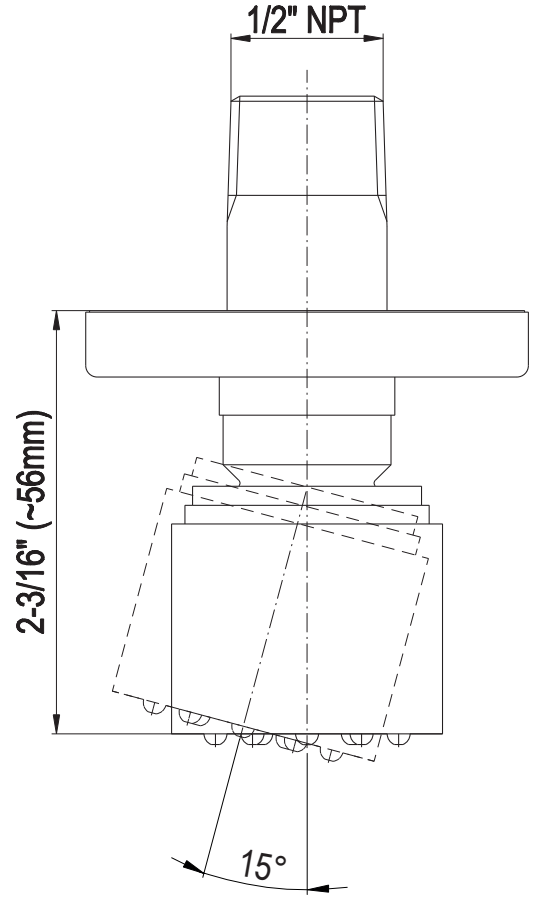

SHOWER
Contemporary Square
Thermostatic Set w/Body Sprays
& Handshower (Rough & Trim)
GC1.232A-LM38S

GRAFF[®]

Information

- 8" Rain Showerhead with 12" Wall-Mounted Shower Arm
- Square Body Sprays w/Solid Brass Swivel Head (3 pieces)
- Handshower Set w/Wall Bracket and Multi-function Handshower
- 3/4" Thermostatic Valve
- Stop/Volume Control Valves (3 pieces)
- Flow rates: showerhead \leq 1.8 max gpm, handshower \leq 1.5 max gpm, body sprays \leq 1.5 max gpm each
- Optional Extension Kit

Finishes

Polished
Chrome

Steelnox®
(Satin Nickel)

Square Body Spray G-8490

SHOWER
Contemporary 12" Shower Arm
G-8530

GRAFF[®]

Information

- Includes arm and square flange
- 1/2" NPT male thread inlet
- For use with all showerheads (especially G-8438)