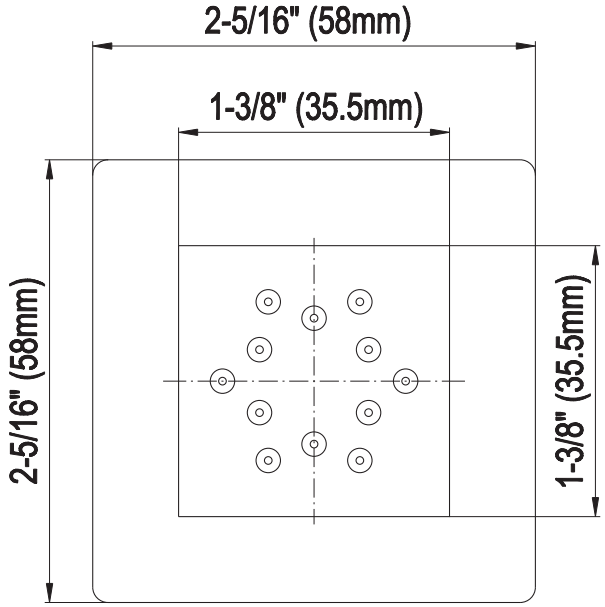

Square Body Spray G-8490