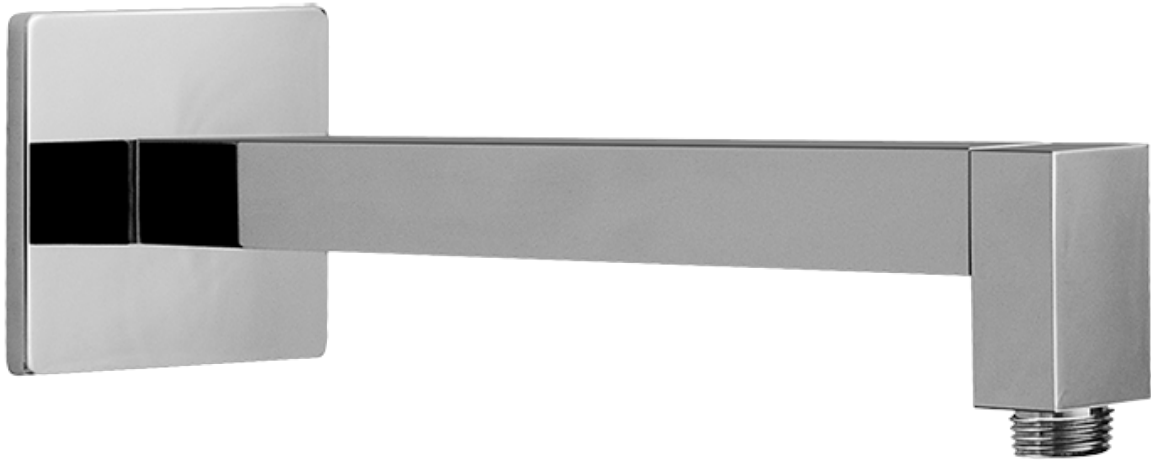

Finishes

Polished
Chrome

Steelnox®
(Satin Nickel)

SHOWER
Qubic SOLID Trim Plate w/Handle
G-8041-LM38S-T

GRAFF®

Information

- Single metal handle
- Decorative trim plate
- Use with G-8000 or G-8005 thermostatic rough valve
- To complete package, you must order rough valve
- ADA

Finishes

Polished
Chrome

Steelnox®
(Satin Nickel)

Square Body Spray G-8490

SHOWER
Contemporary 12" Shower Arm
G-8530

GRAFF[®]

Information

- Includes arm and square flange
- 1/2" NPT male thread inlet
- For use with all showerheads (especially G-8438)

Finishes

Polished
Chrome

Steelnox[®]
(Satin Nickel)

G-8530

SHOWER
59" Shower Hose
G-8605

GRAFF®

Information

- Brass spiral flexible hose with conical nut