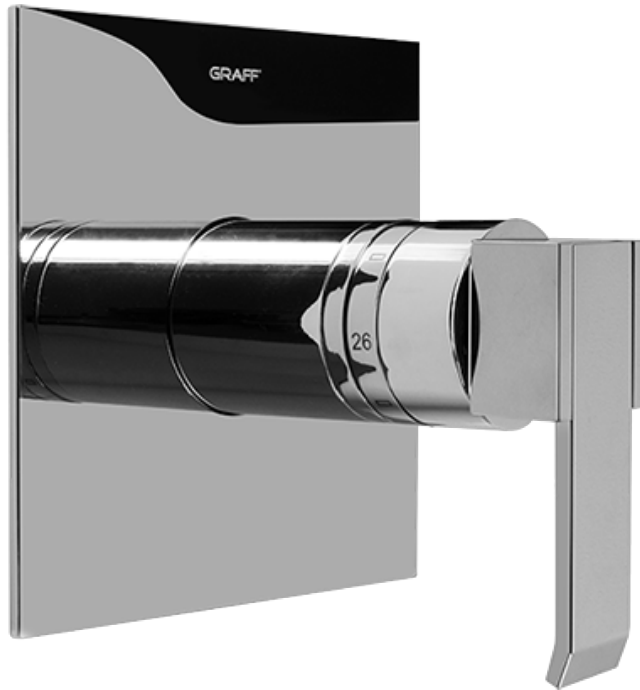

SHOWER
Contemporary Square
Thermostatic Set w/Body Sprays
& Handshower (Rough & Trim)
GC1.232A-LM38S

GRAFF[®]

Information

- 8" Rain Showerhead with 12" Wall-Mounted Shower Arm
- Square Body Sprays w/Solid Brass Swivel Head (3 pieces)
- Handshower Set w/Wall Bracket and Multi-function Handshower
- 3/4" Thermostatic Valve
- Stop/Volume Control Valves (3 pieces)
- Flow rates: showerhead \leq 1.8 max gpm, handshower \leq 1.5 max gpm, body sprays \leq 1.5 max gpm each
- Optional Extension Kit

SHOWER
Rough
G-8005

GRAFF®

Information

- 18.4 gpm @ 60 psi
- 3/4" universal inlets/outlets with female threads
- Built-in service stops
- Complete serviceability from front of all units
- Supplied with protective plastic cover
- Thermostatic valve uses a paraffin wax cartridge

Finishes

Polished
Chrome

Steelnox®
(Satin Nickel)

SHOWER
Qubic SOLID Trim Plate w/Handle
G-8041-LM38S-T

GRAFF®

Information

- Single metal handle
- Decorative trim plate
- Use with G-8000 or G-8005 thermostatic rough valve
- To complete package, you must order rough valve
- ADA

Finishes

Polished
Chrome

Steelnix®
(Satin Nickel)

SHOWER
Qubic SOLID Trim Plate w/Handle
G-8095-LM38S-T

GRAFF®

Information

- Single metal handle
- Decorative trim plate
- Use with G-8070 or G-8075 thermostatic stop/volume control rough valve
- To complete package, you must order rough valve
- ADA