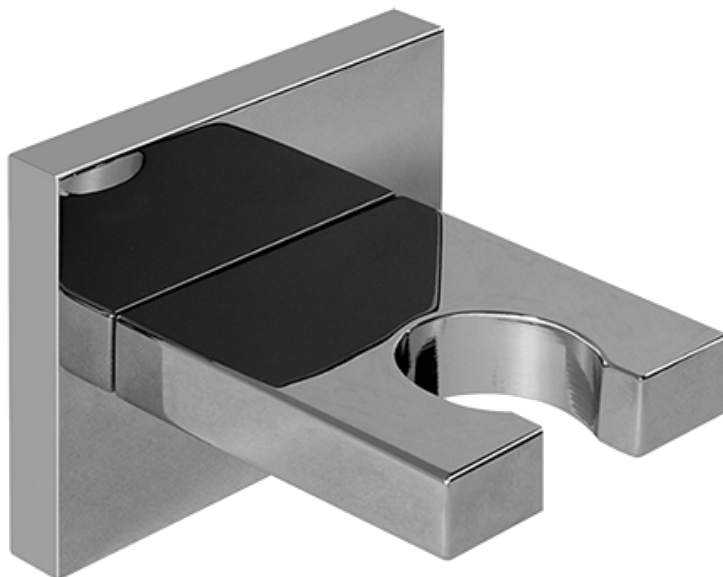

SHOWER
Contemporary Square
Thermostatic Set w/Body Sprays
& Handshower (Rough & Trim)
GC1.232A-LM38S

GRAFF[®]

Information

- 8" Rain Showerhead with 12" Wall-Mounted Shower Arm
- Square Body Sprays w/Solid Brass Swivel Head (3 pieces)
- Handshower Set w/Wall Bracket and Multi-function Handshower
- 3/4" Thermostatic Valve
- Stop/Volume Control Valves (3 pieces)
- Flow rates: showerhead \leq 1.8 max gpm, handshower \leq 1.5 max gpm, body sprays \leq 1.5 max gpm each
- Optional Extension Kit

Finishes

Polished
Chrome

Steelnox®
(Satin Nickel)

SHOWER
Qubic SOLID Trim Plate w/Handle
G-8041-LM38S-T

GRAFF®

Information

- Single metal handle
- Decorative trim plate
- Use with G-8000 or G-8005 thermostatic rough valve
- To complete package, you must order rough valve
- ADA

* Special order finish- call for availability

SHOWER
Contemporary Square Wall
Bracket for Handshower
G-8632

GRAFF®

Information

- Solid brass construction

Finishes

Polished
Chrome

Steelnox®
(Satin Nickel)

G-8632

Contemporary Square Wall Bracket for Handshower

Product Features

- Solid brass construction

Available Finishes

- Polished Chrome
G-8632-PC
- Steelnox[®]
G-8632-SN

Warranty

- Limited lifetime warranty