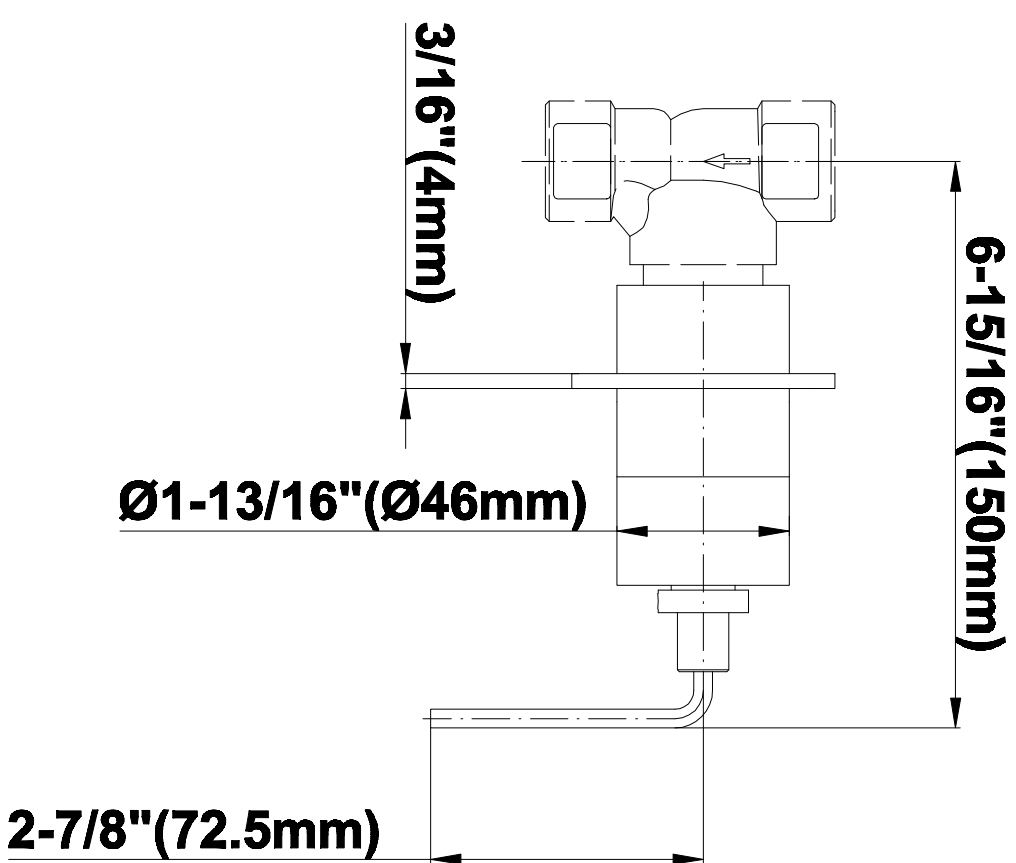

SHOWER
Contemporary Square
Thermostatic Set w/Body Sprays
& Handshower (Rough & Trim)
GC1.231A-LM40S

GRAFF®

Information

- 8" Rain Showerhead with 12" Ceiling-Mounted Shower Arm
- Square Body Sprays w/Solid Brass Swivel Head (3 pieces)
- Handshower Set w/Wall Bracket and Multi-function Handshower
- 3/4" Thermostatic Valve
- Stop/Volume Control Valves (3 pieces)
- Flow rates: showerhead ≤ 1.8 max gpm, handshower ≤ 1.5 max gpm, body sprays ≤ 1.5 max gpm each
- Optional Extension Kit

SHOWER
Rough
G-8005

GRAFF®

Information

- 18.4 gpm @ 60 psi
- 3/4" universal inlets/outlets with female threads
- Built-in service stops
- Complete serviceability from front of all units
- Supplied with protective plastic cover
- Thermostatic valve uses a paraffin wax cartridge

Finishes

Polished
Chrome

Steelnox®
(Satin Nickel)

G-8095

SHOWER
8" Square Brass Showerhead
G-8438

GRAFF®

Information

- 1/4" thick
- 144 no-clog, easy-clean rubber spray nozzles
- Recommended use with ceiling shower arm
- Recommended for use at no more than 10 degrees tilt
- Showerhead flow rate ≤ 1.8 max gpm
- CALGreen

Finishes

Polished
Chrome

SteelInox®
(Satin Nickel)

G-8438

Aqua-Sense Collection
Contemporary 8" Square Showerhead

Product Features

- 1/4" thick
- 144 no-clog, easy-clean rubber spray nozzles
- Showerhead flow rate ≤ 1.8 max gpm