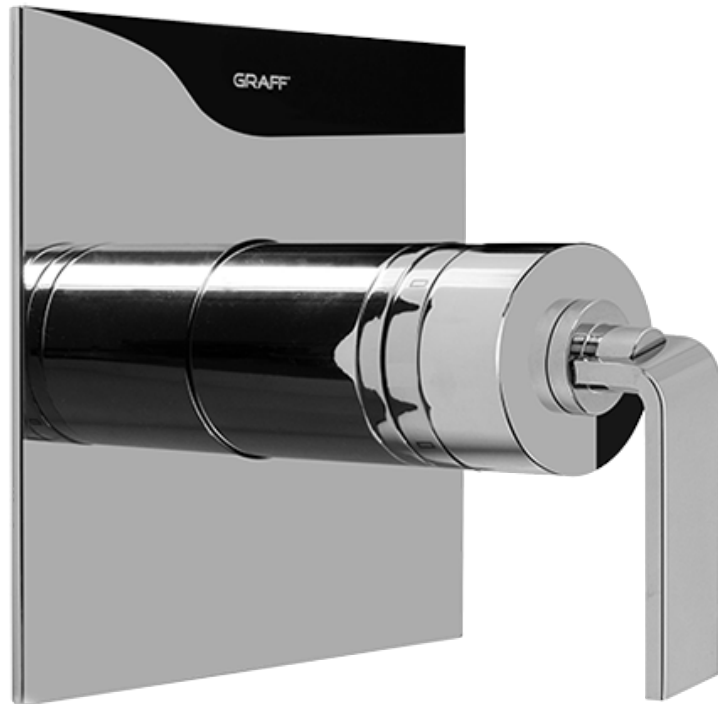

SHOWER
Contemporary Square
Thermostatic Set w/Body Sprays
& Handshower (Rough & Trim)
GC1.231A-LM40S

GRAFF®

Information

- 8" Rain Showerhead with 12" Ceiling-Mounted Shower Arm
- Square Body Sprays w/Solid Brass Swivel Head (3 pieces)
- Handshower Set w/Wall Bracket and Multi-function Handshower
- 3/4" Thermostatic Valve
- Stop/Volume Control Valves (3 pieces)
- Flow rates: showerhead ≤ 1.8 max gpm, handshower ≤ 1.5 max gpm, body sprays ≤ 1.5 max gpm each
- Optional Extension Kit

SHOWER
Rough
G-8005

GRAFF®

Information

- 18.4 gpm @ 60 psi
- 3/4" universal inlets/outlets with female threads
- Built-in service stops
- Complete serviceability from front of all units
- Supplied with protective plastic cover
- Thermostatic valve uses a paraffin wax cartridge

Finishes

Polished
Chrome

Steelnox®
(Satin Nickel)

SHOWER
Immersion SOLID Trim Plate
w/Handle
G-8041-LM40S-T

GRAFF®

Information

- Single metal handle
- Decorative trim plate
- Use with G-8000 or G-8005 thermostatic rough valve
- To complete package, you must order rough valve
- ADA

Polished
Chrome

SteeInox[®]
(Satin Nickel)

SHOWER
Immersion SOLID Trim Plate
w/Handle
G-8095-LM40S-T

GRAFF®

Information

- Single metal handle
- Decorative trim plate
- Use with G-8070 or G-8075 thermostatic stop/volume control rough valve
- To complete package, you must order rough valve
- ADA