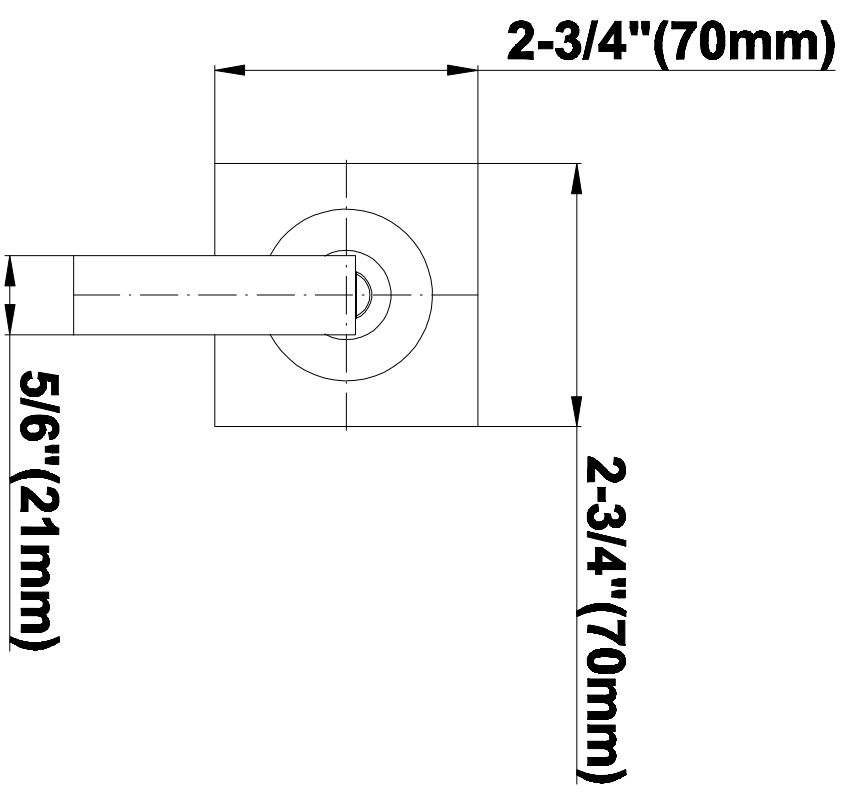

SHOWER
Contemporary Square
Thermostatic Set w/Body Sprays
& Handshower (Rough & Trim)
GC1.231A-LM40S

GRAFF®

Information

- 8" Rain Showerhead with 12" Ceiling-Mounted Shower Arm
- Square Body Sprays w/Solid Brass Swivel Head (3 pieces)
- Handshower Set w/Wall Bracket and Multi-function Handshower
- 3/4" Thermostatic Valve
- Stop/Volume Control Valves (3 pieces)
- Flow rates: showerhead ≤ 1.8 max gpm, handshower ≤ 1.5 max gpm, body sprays ≤ 1.5 max gpm each
- Optional Extension Kit

Polished
Chrome

SteeInox[®]
(Satin Nickel)

SHOWER
Immersion SOLID Trim Plate
w/Handle
G-8095-LM40S-T

GRAFF®

Information

- Single metal handle
- Decorative trim plate
- Use with G-8070 or G-8075 thermostatic stop/volume control rough valve
- To complete package, you must order rough valve
- ADA

Finishes

Polished
Chrome

Steelnox®
(Satin Nickel)

G-8095

SHOWER
8" Square Brass Showerhead
G-8438

GRAFF®

Information

- 1/4" thick
- 144 no-clog, easy-clean rubber spray nozzles
- Recommended use with ceiling shower arm
- Recommended for use at no more than 10 degrees tilt
- Showerhead flow rate ≤ 1.8 max gpm
- CALGreen

Finishes

Polished
Chrome

SteelInox®
(Satin Nickel)

G-8438

Aqua-Sense Collection
Contemporary 8" Square Showerhead

Product Features

- 1/4" thick
- 144 no-clog, easy-clean rubber spray nozzles
- Showerhead flow rate ≤ 1.8 max gpm