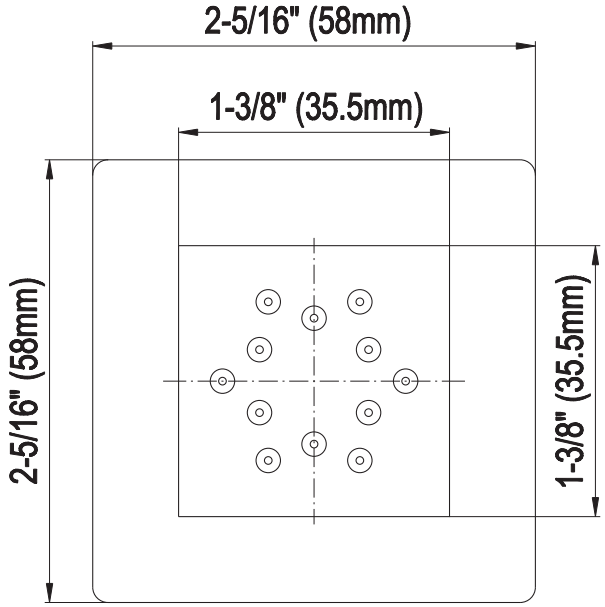

SHOWER
Contemporary Square
Thermostatic Set w/Body Sprays
& Handshower (Rough & Trim)
GC1.231A-LM40S

GRAFF®

Information

- 8" Rain Showerhead with 12" Ceiling-Mounted Shower Arm
- Square Body Sprays w/Solid Brass Swivel Head (3 pieces)
- Handshower Set w/Wall Bracket and Multi-function Handshower
- 3/4" Thermostatic Valve
- Stop/Volume Control Valves (3 pieces)
- Flow rates: showerhead ≤ 1.8 max gpm, handshower ≤ 1.5 max gpm, body sprays ≤ 1.5 max gpm each
- Optional Extension Kit

Finishes

Polished
Chrome

SteelInox®
(Satin Nickel)

Square Body Spray G-8490

SHOWER
Contemporary 12" Ceiling Shower
Arm
G-8542

GRAFF®

Information

- Includes arm and solid square flange
- 1/2" NPT male thread inlet
- For use with all showerheads