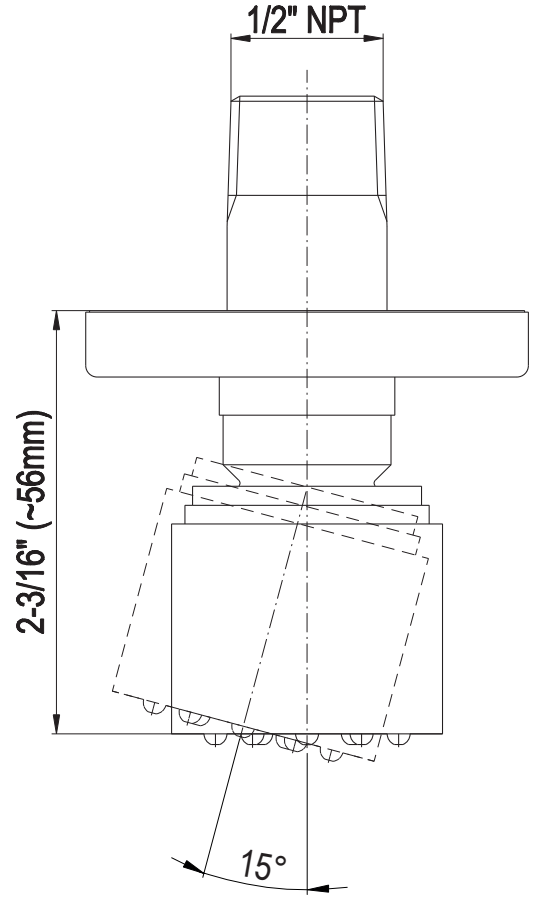

SHOWER
Contemporary Square
Thermostatic Set w/Body Sprays
& Handshower (Rough & Trim)
GC1.231A-LM40S

GRAFF®

Information

- 8" Rain Showerhead with 12" Ceiling-Mounted Shower Arm
- Square Body Sprays w/Solid Brass Swivel Head (3 pieces)
- Handshower Set w/Wall Bracket and Multi-function Handshower
- 3/4" Thermostatic Valve
- Stop/Volume Control Valves (3 pieces)
- Flow rates: showerhead ≤ 1.8 max gpm, handshower ≤ 1.5 max gpm, body sprays ≤ 1.5 max gpm each
- Optional Extension Kit

www.graff-designs.com | phone: 800-954-4723

SHOWER
Square body Spray with Solid
Brass Swivel Head
G-8490

GRAFF®

Information

- 12 no-clog, easy-clean silicon jets
- Metal ball-joint allows for angle adjustment of body spray
- Brass wall escutcheon
- 1/2" NPT male thread inlet
- Body spray flow rate ≤ 1.5 max gpm

Finishes

Polished
Chrome

SteelInox®
(Satin Nickel)

Square Body Spray G-8490

SHOWER
Contemporary 12" Ceiling Shower
Arm
G-8542

GRAFF®

Information

- Includes arm and solid square flange
- 1/2" NPT male thread inlet
- For use with all showerheads