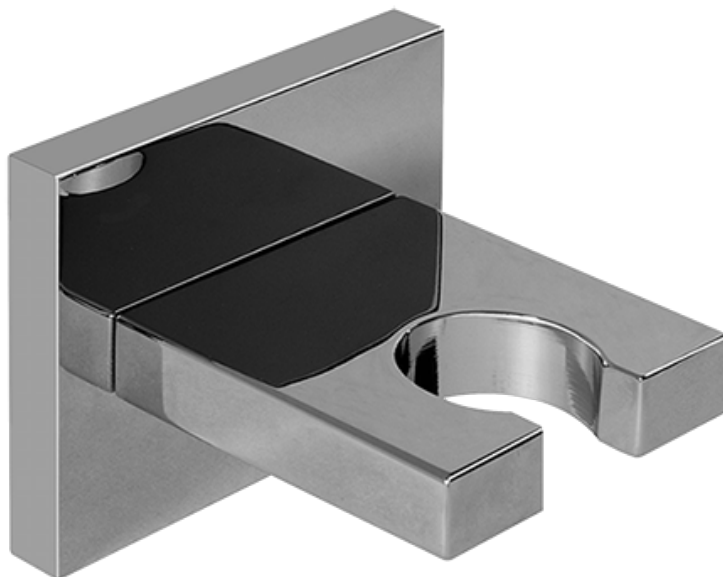

Finishes

Polished
Chrome

Steelnox®
(Satin Nickel)

SHOWER
Immersion SOLID Trim Plate
w/Handle
G-8041-LM40S-T

GRAFF®

Information

- Single metal handle
- Decorative trim plate
- Use with G-8000 or G-8005 thermostatic rough valve
- To complete package, you must order rough valve
- ADA

Finishes

Polished
Chrome

SteelInox®
(Satin Nickel)

Square Body Spray G-8490

SHOWER
Contemporary 12" Ceiling Shower
Arm
G-8542

GRAFF®

Information

- Includes arm and solid square flange
- 1/2" NPT male thread inlet
- For use with all showerheads

* Special order finish- call for availability

SHOWER
Contemporary Square Wall
Bracket for Handshower
G-8632

GRAFF®

Information

- Solid brass construction

Finishes

Polished
Chrome

Steelnick®
(Satin Nickel)

G-8632

Contemporary Square Wall Bracket for Handshower

Product Features

- Solid brass construction

Available Finishes

- Polished Chrome
G-8632-PC
- Steelnox[®]
G-8632-SN

Warranty

- Limited lifetime warranty