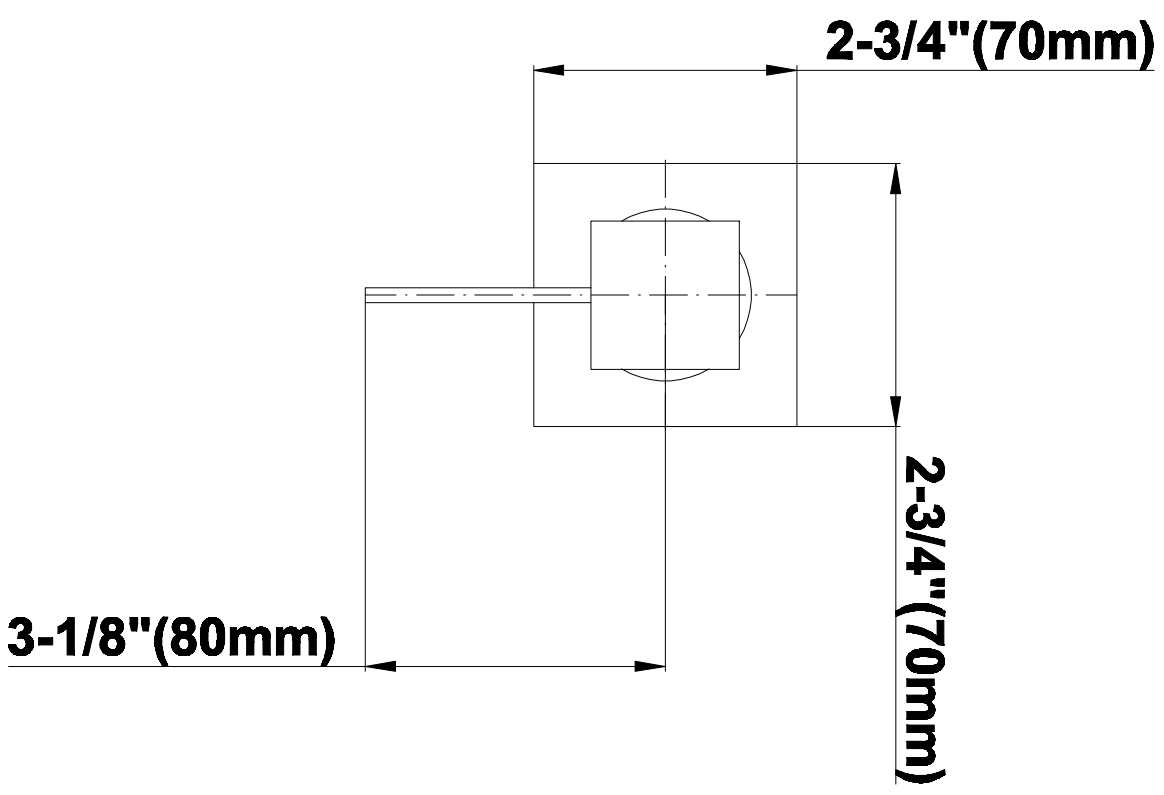

SHOWER
Contemporary Square
Thermostatic Set w/Body Sprays
& Handshower (Rough & Trim)
GC1.231A-LM39S

GRAFF®

Information

- 8" Rain Showerhead with 12" Ceiling-Mounted Shower Arm
- Square Body Sprays w/Solid Brass Swivel Head (3 pieces)
- Handshower Set w/Wall Bracket and Multi-function Handshower
- 3/4" Thermostatic Valve
- Stop/Volume Control Valves (3 pieces)
- Flow rates: showerhead \leq 1.8 max gpm, handshower \leq 1.5 max gpm, body sprays \leq 1.5 max gpm each
- Optional Extension Kit

Finishes

Polished
Chrome

Steelnox®
(Satin Nickel)

G-8095

SHOWER
8" Square Brass Showerhead
G-8438

GRAFF®

Information

- 1/4" thick
- 144 no-clog, easy-clean rubber spray nozzles
- Recommended use with ceiling shower arm
- Recommended for use at no more than 10 degrees tilt
- Showerhead flow rate ≤ 1.8 max gpm
- CALGreen

Finishes

Polished
Chrome

SteelInox®
(Satin Nickel)

G-8438

Aqua-Sense Collection
Contemporary 8" Square Showerhead

Product Features

- 1/4" thick
- 144 no-clog, easy-clean rubber spray nozzles
- Showerhead flow rate ≤ 1.8 max gpm