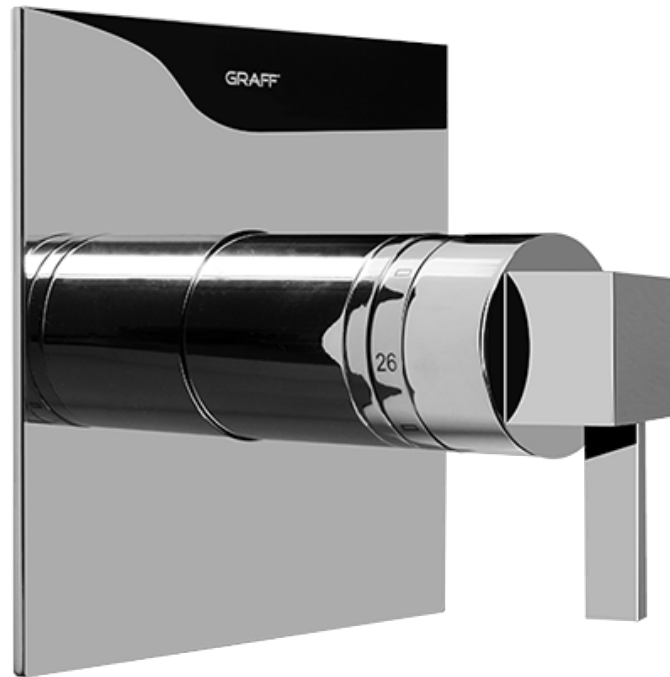

SHOWER
Contemporary Square
Thermostatic Set w/Body Sprays
& Handshower (Rough & Trim)
GC1.231A-LM39S

GRAFF®

Information

- 8" Rain Showerhead with 12" Ceiling-Mounted Shower Arm
- Square Body Sprays w/Solid Brass Swivel Head (3 pieces)
- Handshower Set w/Wall Bracket and Multi-function Handshower
- 3/4" Thermostatic Valve
- Stop/Volume Control Valves (3 pieces)
- Flow rates: showerhead \leq 1.8 max gpm, handshower \leq 1.5 max gpm, body sprays \leq 1.5 max gpm each
- Optional Extension Kit

SHOWER
Rough
G-8005

GRAFF®

Information

- 18.4 gpm @ 60 psi
- 3/4" universal inlets/outlets with female threads
- Built-in service stops
- Complete serviceability from front of all units
- Supplied with protective plastic cover
- Thermostatic valve uses a paraffin wax cartridge

Finishes

Polished
Chrome

Steelnox®
(Satin Nickel)

SHOWER
Qubic Tre SOLID Trim Plate
w/Handle
G-8041-LM39S-T

GRAFF®

Information

- Single metal handle
- Decorative trim plate
- Use with G-8000 or G-8005 thermostatic rough valve
- To complete package, you must order rough valve
- ADA

Finishes

Polished
Chrome

Steelnix®
(Satin Nickel)

SHOWER
Qubic Tre SOLID Trim Plate
w/Handle
G-8095-LM39S-T

GRAFF®

Information

- Single metal handle
- Decorative trim plate
- Use with G-8070 or G-8075 thermostatic stop/volume control rough valve
- To complete package, you must order rough valve
- ADA