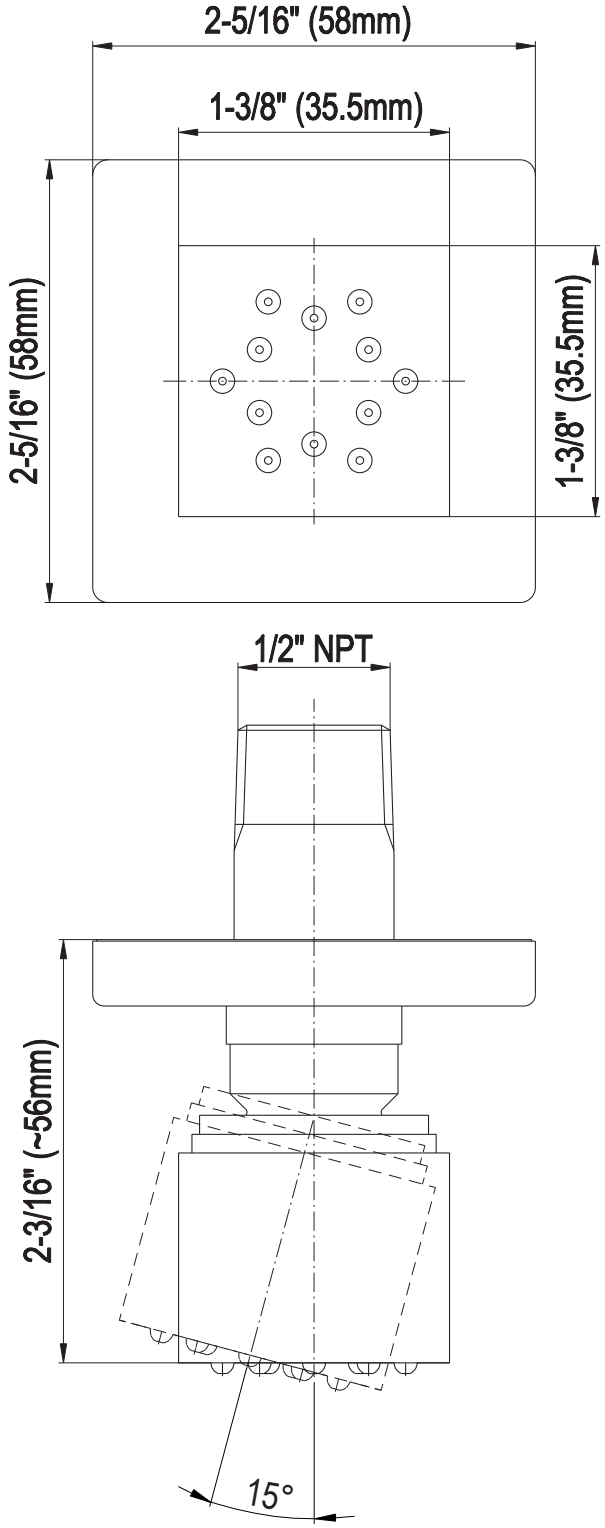

SHOWER
Contemporary Square
Thermostatic Set w/Body Sprays
& Handshower (Rough & Trim)
GC1.231A-LM39S

GRAFF®

Information

- 8" Rain Showerhead with 12" Ceiling-Mounted Shower Arm
- Square Body Sprays w/Solid Brass Swivel Head (3 pieces)
- Handshower Set w/Wall Bracket and Multi-function Handshower
- 3/4" Thermostatic Valve
- Stop/Volume Control Valves (3 pieces)
- Flow rates: showerhead \leq 1.8 max gpm, handshower \leq 1.5 max gpm, body sprays \leq 1.5 max gpm each
- Optional Extension Kit

SHOWER
Rough
G-8005

GRAFF®

Information

- 18.4 gpm @ 60 psi
- 3/4" universal inlets/outlets with female threads
- Built-in service stops
- Complete serviceability from front of all units
- Supplied with protective plastic cover
- Thermostatic valve uses a paraffin wax cartridge

Finishes

Polished
Chrome

Steelnox®
(Satin Nickel)

G-8095

SHOWER
8" Square Brass Showerhead
G-8438

GRAFF®

Information

- 1/4" thick
- 144 no-clog, easy-clean rubber spray nozzles
- Recommended use with ceiling shower arm
- Recommended for use at no more than 10 degrees tilt
- Showerhead flow rate ≤ 1.8 max gpm
- CALGreen

Finishes

Polished
Chrome

Steelnox®
(Satin Nickel)

Square Body Spray G-8490

SHOWER
Contemporary 12" Ceiling Shower
Arm
G-8542

GRAFF®

Information

- Includes arm and solid square flange
- 1/2" NPT male thread inlet
- For use with all showerheads