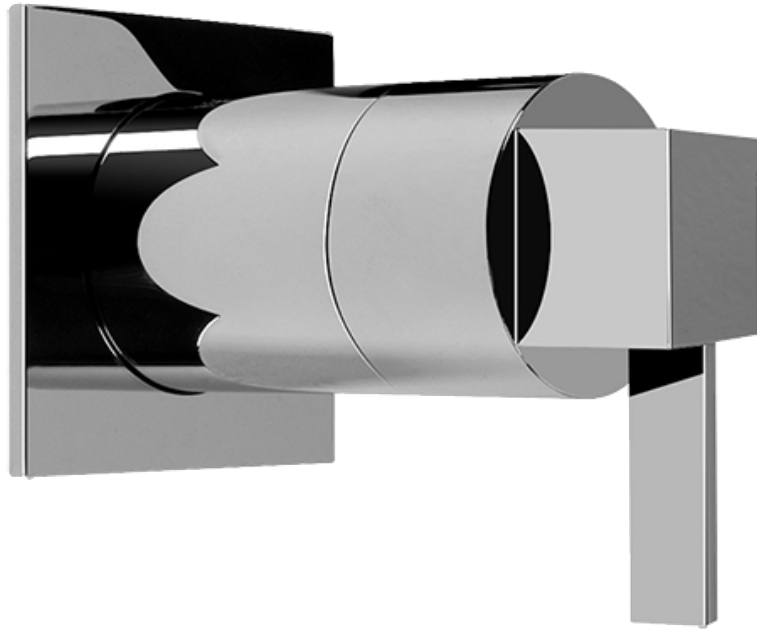

SHOWER
Contemporary Square
Thermostatic Set w/Body Sprays
& Handshower (Rough & Trim)
GC1.231A-LM39S

GRAFF®

Information

- 8" Rain Showerhead with 12" Ceiling-Mounted Shower Arm
- Square Body Sprays w/Solid Brass Swivel Head (3 pieces)
- Handshower Set w/Wall Bracket and Multi-function Handshower
- 3/4" Thermostatic Valve
- Stop/Volume Control Valves (3 pieces)
- Flow rates: showerhead \leq 1.8 max gpm, handshower \leq 1.5 max gpm, body sprays \leq 1.5 max gpm each
- Optional Extension Kit

Finishes

Polished
Chrome

Steelnox®
(Satin Nickel)

SHOWER
Qubic Tre SOLID Trim Plate
w/Handle
G-8041-LM39S-T

GRAFF®

Information

- Single metal handle
- Decorative trim plate
- Use with G-8000 or G-8005 thermostatic rough valve
- To complete package, you must order rough valve
- ADA

Finishes

Polished
Chrome

Steelnix®
(Satin Nickel)

SHOWER
Qubic Tre SOLID Trim Plate
w/Handle
G-8095-LM39S-T

GRAFF®

Information

- Single metal handle
- Decorative trim plate
- Use with G-8070 or G-8075 thermostatic stop/volume control rough valve
- To complete package, you must order rough valve
- ADA

Finishes

Polished
Chrome

Steelnox®
(Satin Nickel)

G-8095

SHOWER
8" Square Brass Showerhead
G-8438

GRAFF®

Information

- 1/4" thick
- 144 no-clog, easy-clean rubber spray nozzles
- Recommended use with ceiling shower arm
- Recommended for use at no more than 10 degrees tilt
- Showerhead flow rate ≤ 1.8 max gpm
- CALGreen