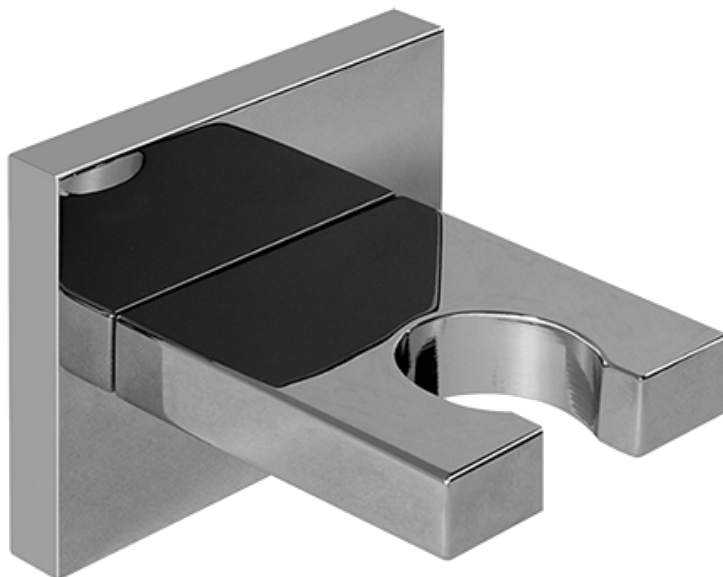

Finishes

Polished
Chrome

Steelnox®
(Satin Nickel)

SHOWER
Qubic Tre SOLID Trim Plate
w/Handle
G-8041-LM39S-T

GRAFF®

Information

- Single metal handle
- Decorative trim plate
- Use with G-8000 or G-8005 thermostatic rough valve
- To complete package, you must order rough valve
- ADA

Finishes

Polished
Chrome

Steelnox®
(Satin Nickel)

Square Body Spray G-8490

SHOWER
Contemporary 12" Ceiling Shower
Arm
G-8542

GRAFF®

Information

- Includes arm and solid square flange
- 1/2" NPT male thread inlet
- For use with all showerheads

* Special order finish- call for availability

SHOWER
Contemporary Square Wall
Bracket for Handshower
G-8632

GRAFF®

Information

- Solid brass construction

Finishes

Polished
Chrome

Steelinox®
(Satin Nickel)

G-8632

Contemporary Square Wall Bracket for Handshower

Product Features

- Solid brass construction

Available Finishes

- Polished Chrome
G-8632-PC
- Steelnox[®]
G-8632-SN

Warranty

- Limited lifetime warranty