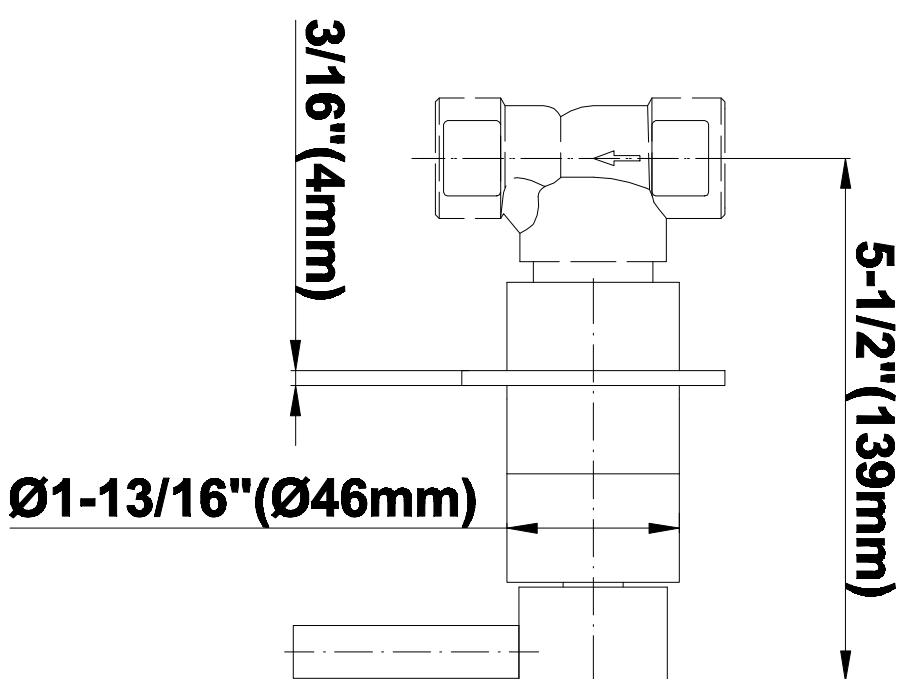

SHOWER
Contemporary Square
Thermostatic Set w/Body Sprays
& Handshower (Rough & Trim)
GC1.231A-LM39S

GRAFF®

Information

- 8" Rain Showerhead with 12" Ceiling-Mounted Shower Arm
- Square Body Sprays w/Solid Brass Swivel Head (3 pieces)
- Handshower Set w/Wall Bracket and Multi-function Handshower
- 3/4" Thermostatic Valve
- Stop/Volume Control Valves (3 pieces)
- Flow rates: showerhead \leq 1.8 max gpm, handshower \leq 1.5 max gpm, body sprays \leq 1.5 max gpm each
- Optional Extension Kit

Finishes

Polished
Chrome

Steelnox®
(Satin Nickel)

G-8095

SHOWER
8" Square Brass Showerhead
G-8438

GRAFF®

Information

- 1/4" thick
- 144 no-clog, easy-clean rubber spray nozzles
- Recommended use with ceiling shower arm
- Recommended for use at no more than 10 degrees tilt
- Showerhead flow rate ≤ 1.8 max gpm
- CALGreen