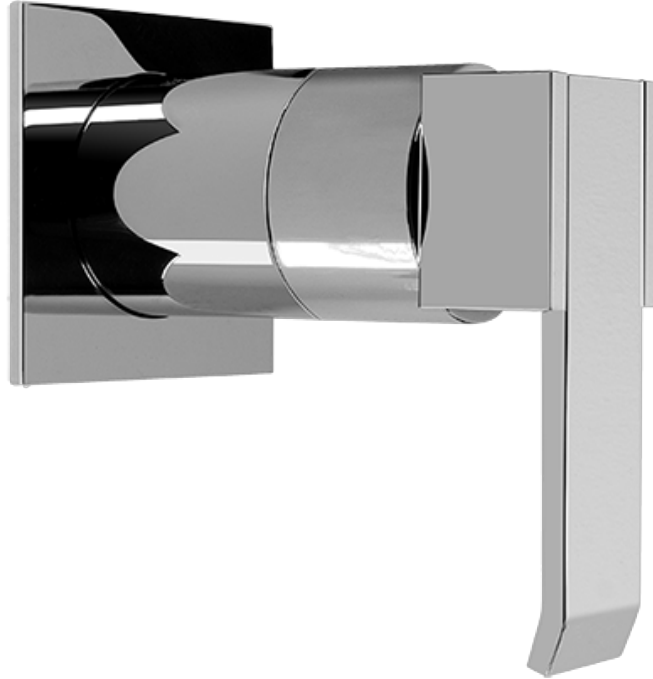

SHOWER
Contemporary Square
Thermostatic Set w/Body Sprays
& Handshower (Rough & Trim)
GC1.231A-LM38S

GRAFF[®]

Information

- 8" Rain Showerhead with 12" Ceiling-Mounted Shower Arm
- Square Body Sprays w/Solid Brass Swivel Head (3 pieces)
- Handshower Set w/Wall Bracket and Multi-function Handshower
- 3/4" Thermostatic Valve
- Stop/Volume Control Valves (3 pieces)
- Flow rates: showerhead \leq 1.8 max gpm, handshower \leq 1.5 max gpm, body sprays \leq 1.5 max gpm each
- Optional Extension Kit

Finishes

Polished
Chrome

Steelnox®
(Satin Nickel)

SHOWER
Qubic SOLID Trim Plate w/Handle
G-8041-LM38S-T

GRAFF®

Information

- Single metal handle
- Decorative trim plate
- Use with G-8000 or G-8005 thermostatic rough valve
- To complete package, you must order rough valve
- ADA

Finishes

Polished
Chrome

Steelnix®
(Satin Nickel)

SHOWER
Qubic SOLID Trim Plate w/Handle
G-8095-LM38S-T

GRAFF®

Information

- Single metal handle
- Decorative trim plate
- Use with G-8070 or G-8075 thermostatic stop/volume control rough valve
- To complete package, you must order rough valve
- ADA

Finishes

Polished
Chrome

Steelnox®
(Satin Nickel)

G-8095-LM38S-T

Qubic Collection

Stop/Volume Control Valve Trim with Handle

Product Features

- Single metal handle and decorative trim plate
- Use with G-8070 or G-8075 thermostatic stop/volume control rough valve