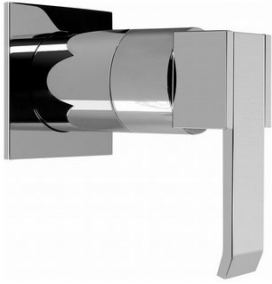

SHOWER
Contemporary Square
Thermostatic Set w/Body Sprays
& Handshower (Rough & Trim)
GC1.231A-LM38S

GRAFF[®]

Information

- 8" Rain Showerhead with 12" Ceiling-Mounted Shower Arm
- Square Body Sprays w/Solid Brass Swivel Head (3 pieces)
- Handshower Set w/Wall Bracket and Multi-function Handshower
- 3/4" Thermostatic Valve
- Stop/Volume Control Valves (3 pieces)
- Flow rates: showerhead \leq 1.8 max gpm, handshower \leq 1.5 max gpm, body sprays \leq 1.5 max gpm each
- Optional Extension Kit

Finishes

Polished
Chrome

Steelnox®
(Satin Nickel)

SHOWER
Qubic SOLID Trim Plate w/Handle
G-8041-LM38S-T

GRAFF®

Information

- Single metal handle
- Decorative trim plate
- Use with G-8000 or G-8005 thermostatic rough valve
- To complete package, you must order rough valve
- ADA

Finishes

Polished
Chrome

Steelnix®
(Satin Nickel)

SHOWER
Qubic SOLID Trim Plate w/Handle
G-8095-LM38S-T

GRAFF®

Information

- Single metal handle
- Decorative trim plate
- Use with G-8070 or G-8075 thermostatic stop/volume control rough valve
- To complete package, you must order rough valve
- ADA

Finishes

Polished
Chrome

Steelnox®
(Satin Nickel)

G-8095-LM38S-T

Qubic Collection

Stop/Volume Control Valve Trim with Handle

Product Features

- Single metal handle and decorative trim plate
- Use with G-8070 or G-8075 thermostatic stop/volume control rough valve