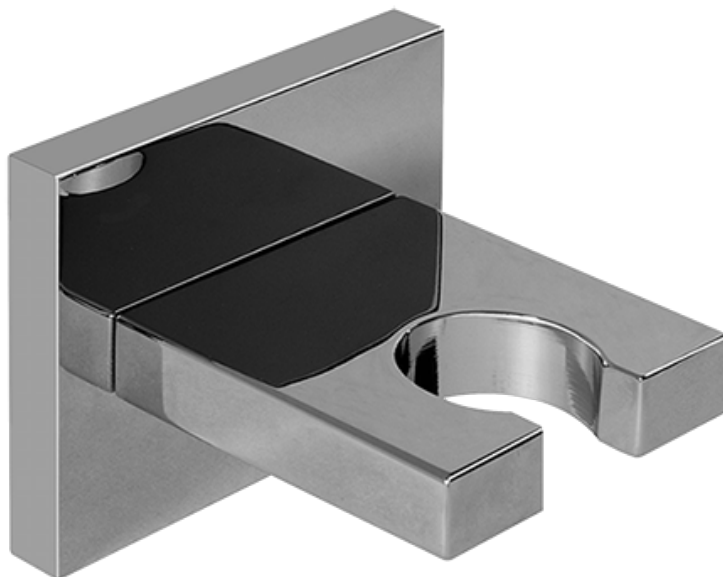

Finishes

Polished
Chrome

Steelnox®
(Satin Nickel)

SHOWER
Qubic SOLID Trim Plate w/Handle
G-8041-LM38S-T

GRAFF®

Information

- Single metal handle
- Decorative trim plate
- Use with G-8000 or G-8005 thermostatic rough valve
- To complete package, you must order rough valve
- ADA

Finishes

Polished
Chrome

SteelInox®
(Satin Nickel)

Square Body Spray G-8490

SHOWER
Contemporary 12" Ceiling Shower
Arm
G-8542

GRAFF®

Information

- Includes arm and solid square flange
- 1/2" NPT male thread inlet
- For use with all showerheads

* Special order finish- call for availability

SHOWER
Contemporary Square Wall
Bracket for Handshower
G-8632

GRAFF®

Information

- Solid brass construction

Finishes

Polished
Chrome

Steelnox®
(Satin Nickel)

G-8632

Contemporary Square Wall Bracket for Handshower

Product Features

- Solid brass construction

Available Finishes

- Polished Chrome
G-8632-PC
- Steelnox[®]
G-8632-SN

Warranty

- Limited lifetime warranty