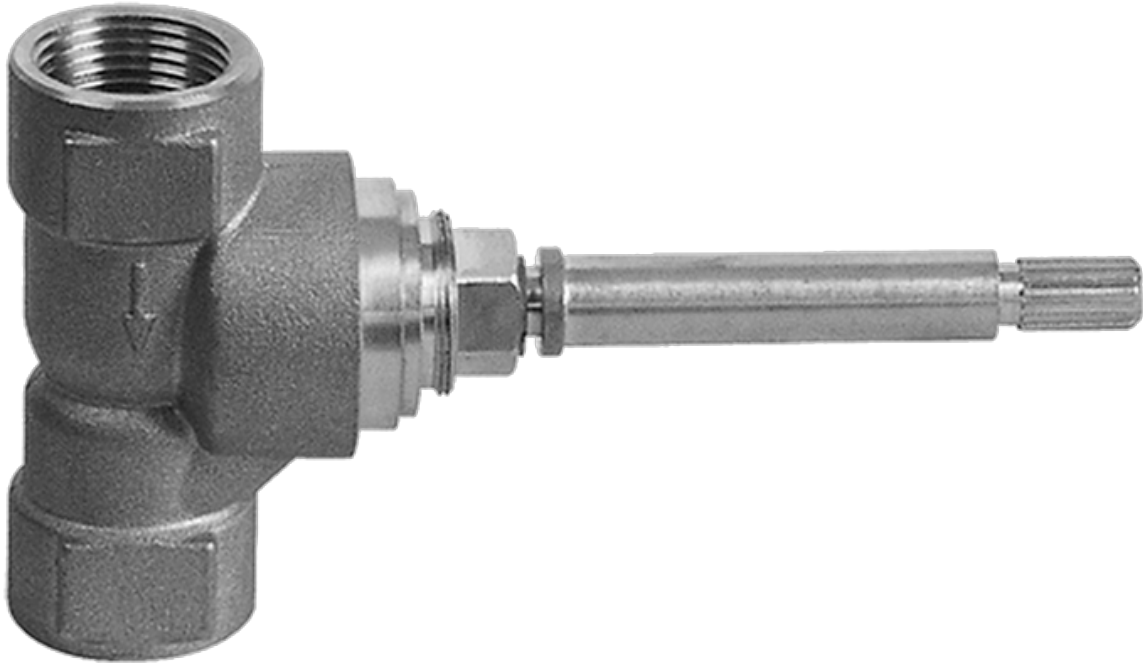

SHOWER
Contemporary Square
Thermostatic Set w/Body Sprays
& Handshower (Rough & Trim)
GC1.231A-LM38S

GRAFF[®]

Information

- 8" Rain Showerhead with 12" Ceiling-Mounted Shower Arm
- Square Body Sprays w/Solid Brass Swivel Head (3 pieces)
- Handshower Set w/Wall Bracket and Multi-function Handshower
- 3/4" Thermostatic Valve
- Stop/Volume Control Valves (3 pieces)
- Flow rates: showerhead \leq 1.8 max gpm, handshower \leq 1.5 max gpm, body sprays \leq 1.5 max gpm each
- Optional Extension Kit

Finishes

Polished
Chrome

Steelnox®
(Satin Nickel)

SHOWER
Qubic SOLID Trim Plate w/Handle
G-8041-LM38S-T

GRAFF®

Information

- Single metal handle
- Decorative trim plate
- Use with G-8000 or G-8005 thermostatic rough valve
- To complete package, you must order rough valve
- ADA

Finishes

Polished
Chrome

Steelnox®
(Satin Nickel)

G-8041

SHOWER
Rough
G-8075

GRAFF®

Information

- 3/4" universal inlets/outlets with female threads
- Supplied with protective plastic cover

Finishes

Polished
Chrome

Steelnix®
(Satin Nickel)

SHOWER
Qubic SOLID Trim Plate w/Handle
G-8095-LM38S-T

GRAFF®

Information

- Single metal handle
- Decorative trim plate
- Use with G-8070 or G-8075 thermostatic stop/volume control rough valve
- To complete package, you must order rough valve
- ADA