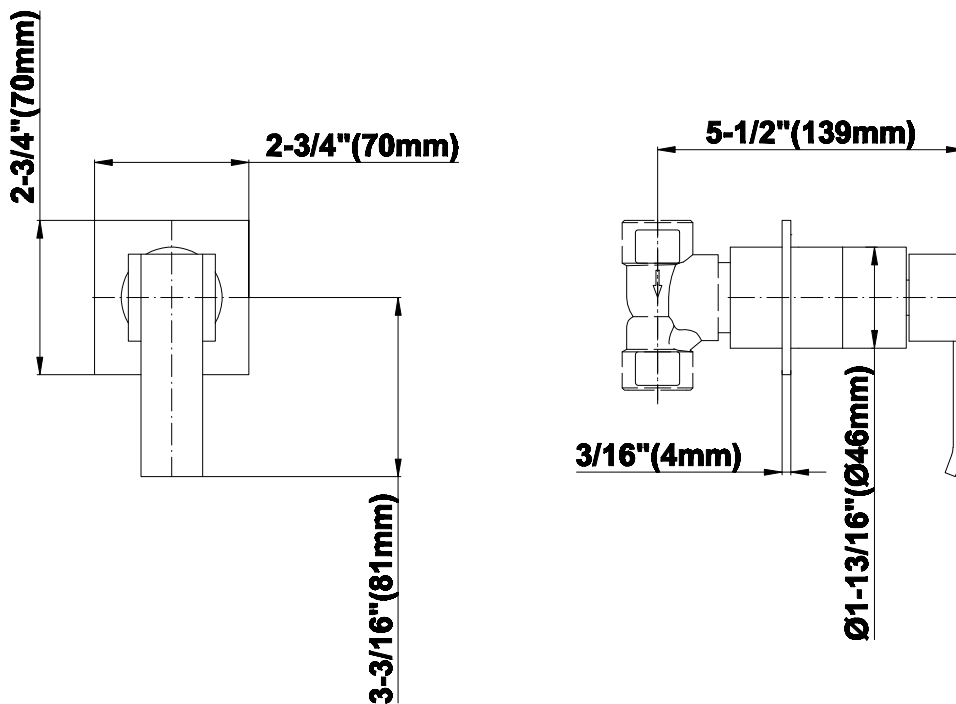

The measurements shown are for reference only. Products and specifications shown are subject to change without notice. Revised 09/2015.

www.graff-faucets.com | phone: 800-954-4723