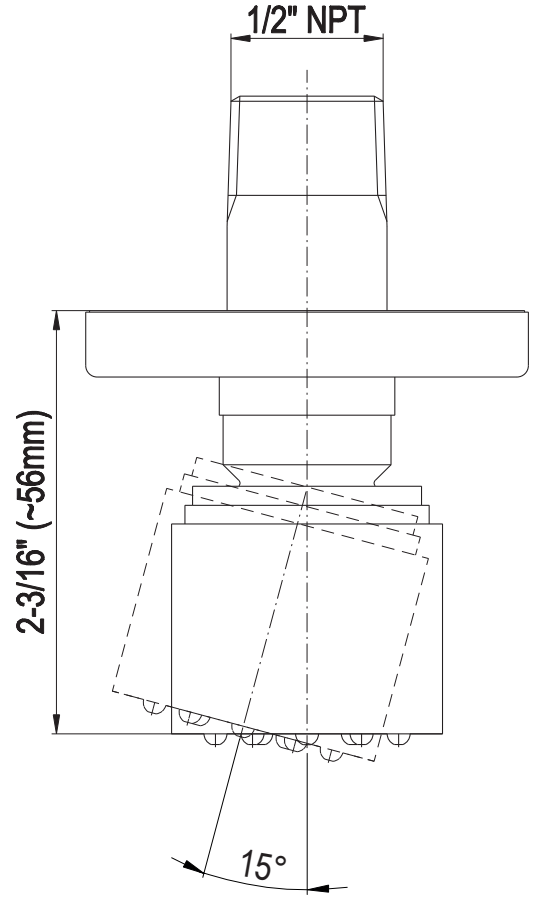

SHOWER
Contemporary Square
Thermostatic Set w/Body Sprays
& Handshower (Rough & Trim)
GC1.231A-LM38S

GRAFF[®]

Information

- 8" Rain Showerhead with 12" Ceiling-Mounted Shower Arm
- Square Body Sprays w/Solid Brass Swivel Head (3 pieces)
- Handshower Set w/Wall Bracket and Multi-function Handshower
- 3/4" Thermostatic Valve
- Stop/Volume Control Valves (3 pieces)
- Flow rates: showerhead \leq 1.8 max gpm, handshower \leq 1.5 max gpm, body sprays \leq 1.5 max gpm each
- Optional Extension Kit

Finishes

Polished
Chrome

SteelInox®
(Satin Nickel)

Square Body Spray G-8490

SHOWER
Contemporary 12" Ceiling Shower
Arm
G-8542

GRAFF®

Information

- Includes arm and solid square flange
- 1/2" NPT male thread inlet
- For use with all showerheads