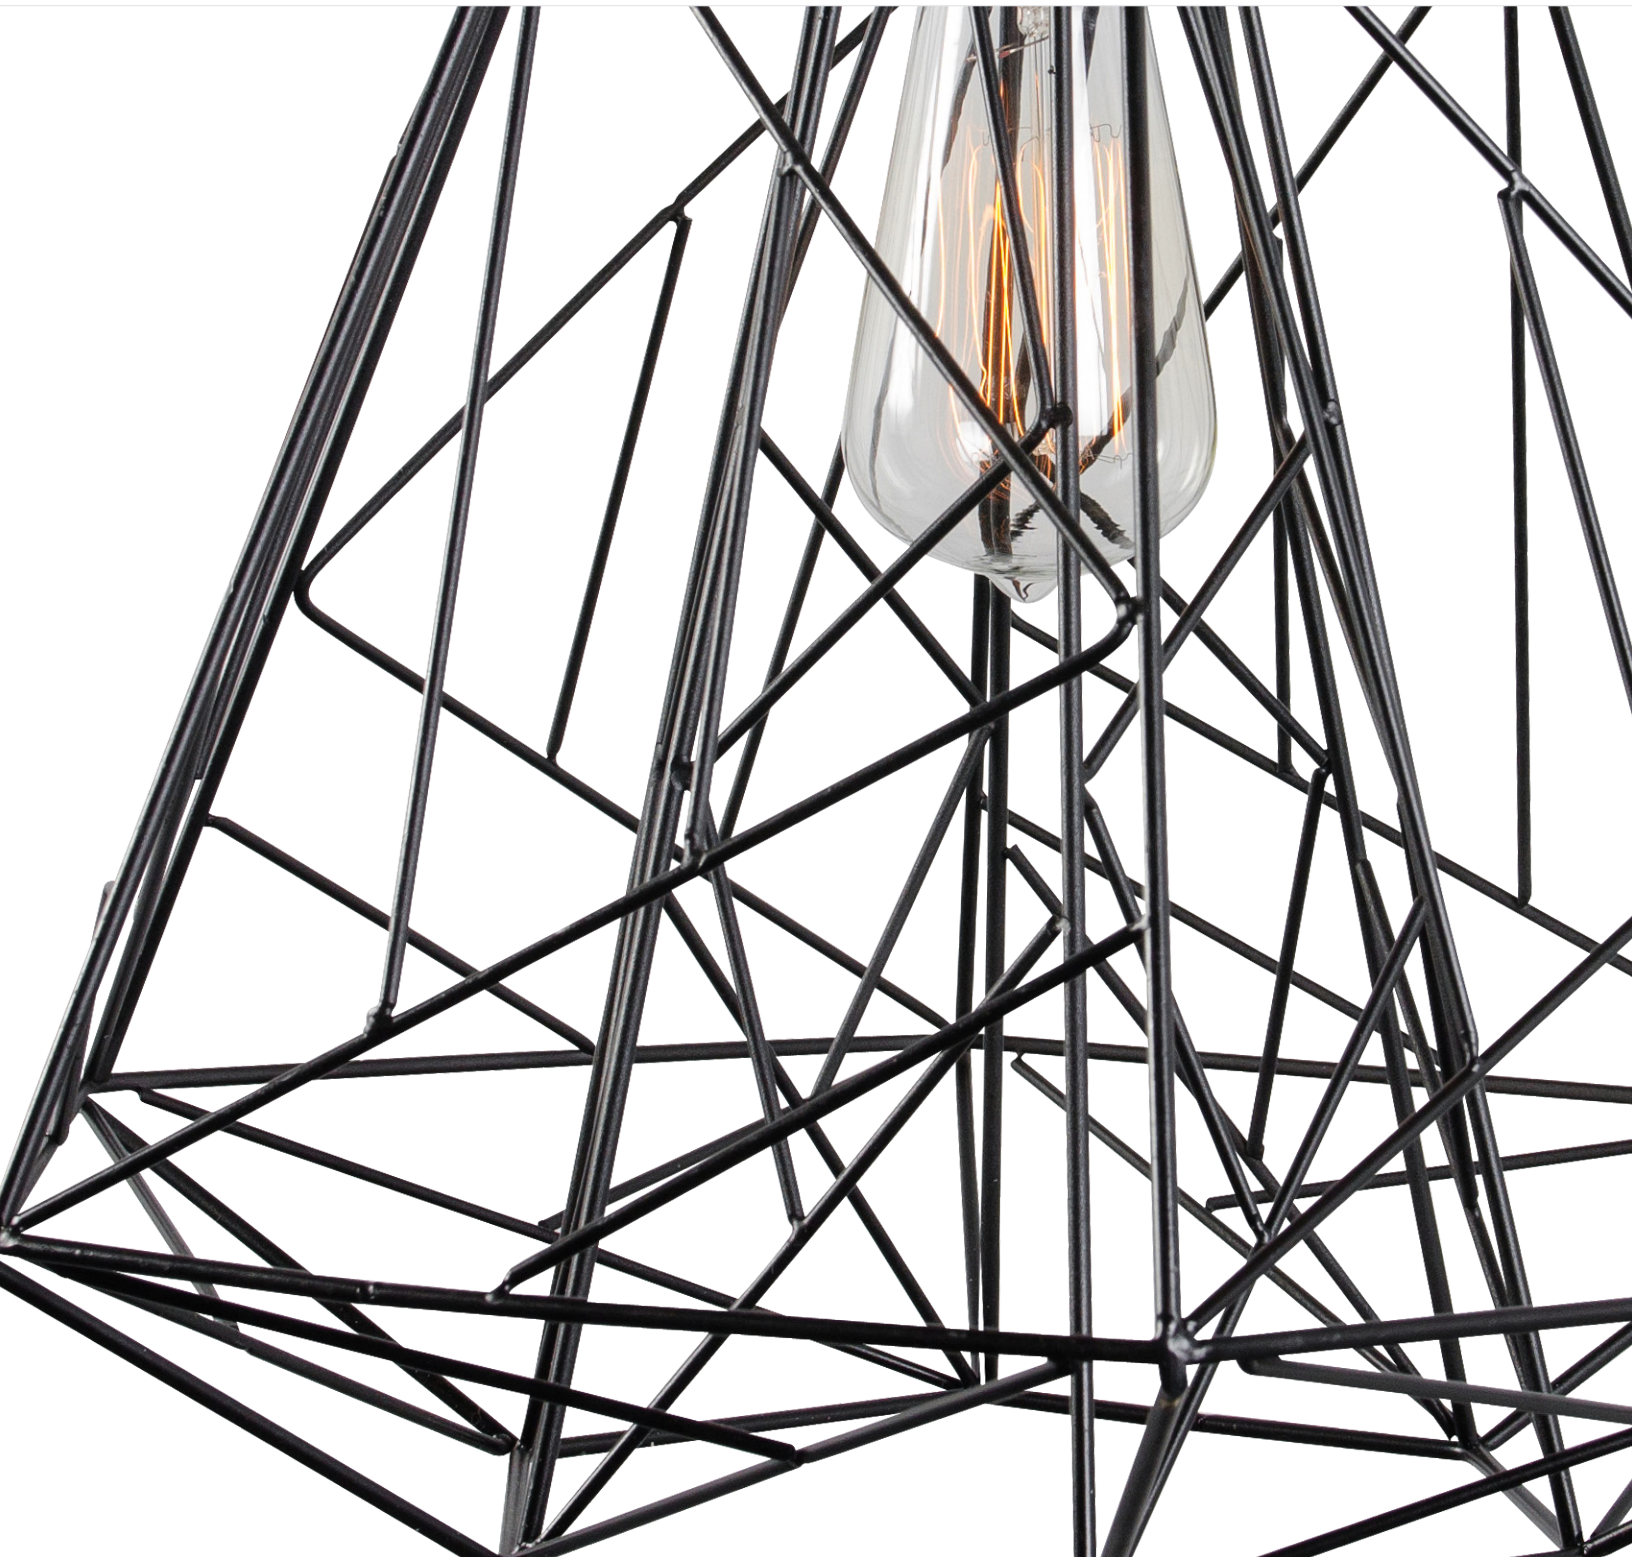

varaLuz

phone 702-792-6900
fax 866-258-0862

email info@varaluz.com
web varaluz.com

237P01BL WRIGHT STUFF

SELLING POINTS : Architectural inspiration.

CLASSIFICATION : Did we get that song, movie or famed architect in your head? That was our playful hope. Whether you took it as coordinated boy-band moves, cinematic aerospace brilliance or inspiration from a certain architect named Frank, we hope you find it as strong and fascinating as we do.

varaLuz

PENDANT I LIGHT

Collection	Wright Stuff
Product ID	237P01BL
Simple description	Wright Stuff 1-Light Pendant
Finish	Black
Product Diameter	15 in./38.1 cm
Product Height	13 in./33 cm
Product Weight	3.5 lb./1.6 kg
Canopy Diameter	5.5 in./14 cm
Canopy Thickness	0.75 in./1.9 cm
Lamping	1 x 100W Medium Base, 60W Vintage Bulb included
Cable/Chain/Stem	Cable
Chain/Cable Length	10 ft./3 m cable
Listing	UL-C
Rating	Dry - Interior
Voltage	110/220V