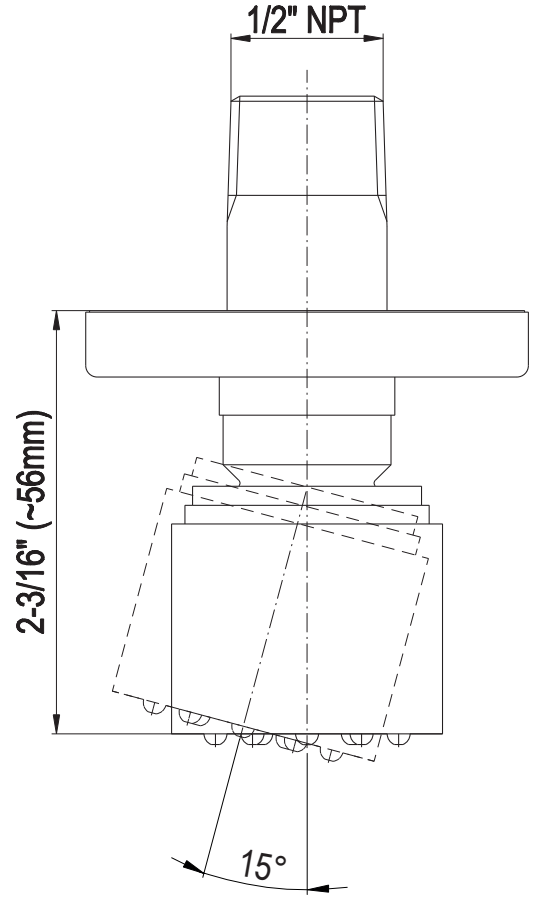

SHOWER
Contemporary Square
Thermostatic Set w/Body Sprays
& Handshower (Rough & Trim)
GC1.231A-C9S

GRAFF[®]

Information

- 8" Rain Showerhead with 12" Ceiling-Mounted Shower Arm
- Square Body Sprays w/Solid Brass Swivel Head (3 pieces)
- Handshower Set w/Wall Bracket and Multi-function Handshower
- 3/4" Thermostatic Valve
- Stop/Volume Control Valves (3 pieces)
- Flow rates: showerhead \leq 1.8 max gpm, handshower \leq 1.5 max gpm, body sprays \leq 1.5 max gpm each
- Optional Extension Kit

www.graff-designs.com | phone: 800-954-4723

SHOWER
Square body Spray with Solid
Brass Swivel Head
G-8490

GRAFF®

Information

- 12 no-clog, easy-clean silicon jets
- Metal ball-joint allows for angle adjustment of body spray
- Brass wall escutcheon
- 1/2" NPT male thread inlet
- Body spray flow rate ≤ 1.5 max gpm

Finishes

Polished
Chrome

Steelnox®
(Satin Nickel)

Square Body Spray G-8490

SHOWER
Contemporary 12" Ceiling Shower
Arm
G-8542

GRAFF®

Information

- Includes arm and solid square flange
- 1/2" NPT male thread inlet
- For use with all showerheads