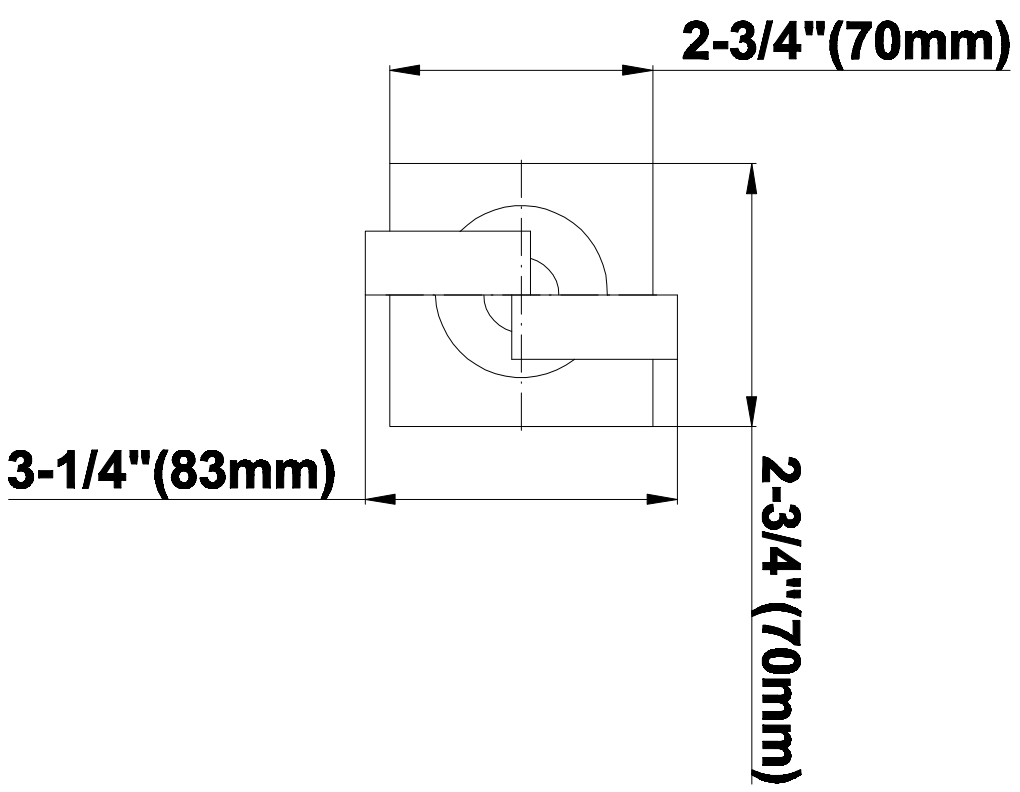

SHOWER
Contemporary Square
Thermostatic Set w/Body Sprays
& Handshower (Rough & Trim)
GC1.231A-C9S

GRAFF[®]

Information

- 8" Rain Showerhead with 12" Ceiling-Mounted Shower Arm
- Square Body Sprays w/Solid Brass Swivel Head (3 pieces)
- Handshower Set w/Wall Bracket and Multi-function Handshower
- 3/4" Thermostatic Valve
- Stop/Volume Control Valves (3 pieces)
- Flow rates: showerhead \leq 1.8 max gpm, handshower \leq 1.5 max gpm, body sprays \leq 1.5 max gpm each
- Optional Extension Kit

Finishes

Polished
Chrome

Steelnox®
(Satin Nickel)

G-8095

SHOWER
8" Square Brass Showerhead
G-8438

GRAFF®

Information

- 1/4" thick
- 144 no-clog, easy-clean rubber spray nozzles
- Recommended use with ceiling shower arm
- Recommended for use at no more than 10 degrees tilt
- Showerhead flow rate ≤ 1.8 max gpm
- CALGreen

Finishes

Polished
Chrome

SteelInox®
(Satin Nickel)

G-8438

Aqua-Sense Collection
Contemporary 8" Square Showerhead

Product Features

- 1/4" thick
- 144 no-clog, easy-clean rubber spray nozzles
- Showerhead flow rate ≤ 1.8 max gpm