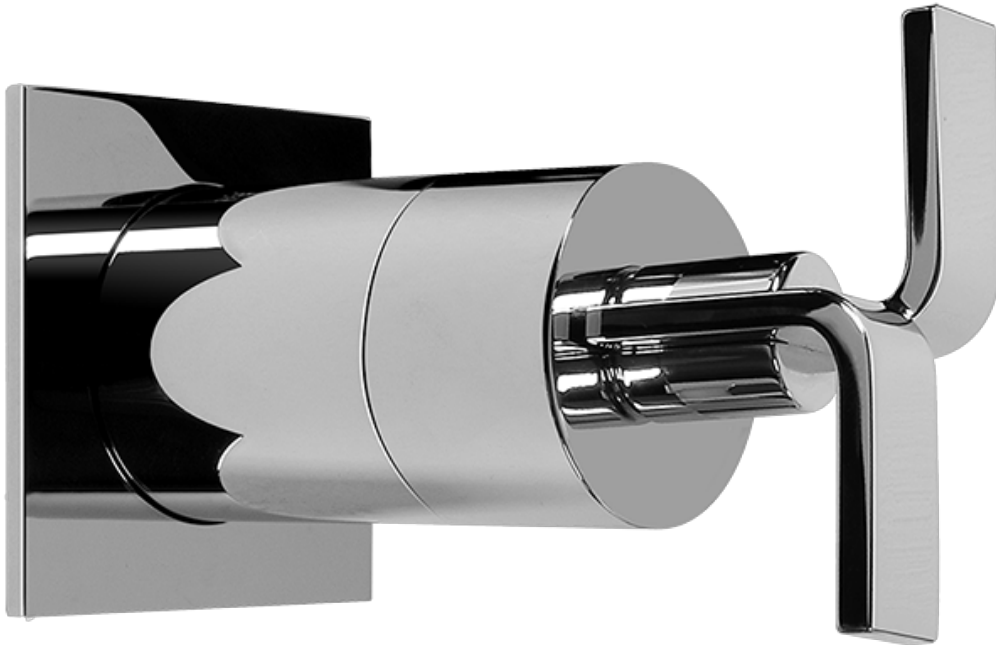

SHOWER
Contemporary Square
Thermostatic Set w/Body Sprays
& Handshower (Rough & Trim)
GC1.231A-C9S

GRAFF[®]

Information

- 8" Rain Showerhead with 12" Ceiling-Mounted Shower Arm
- Square Body Sprays w/Solid Brass Swivel Head (3 pieces)
- Handshower Set w/Wall Bracket and Multi-function Handshower
- 3/4" Thermostatic Valve
- Stop/Volume Control Valves (3 pieces)
- Flow rates: showerhead \leq 1.8 max gpm, handshower \leq 1.5 max gpm, body sprays \leq 1.5 max gpm each
- Optional Extension Kit

Finishes

Polished
Chrome

Steelnox®
(Satin Nickel)

SHOWER
Immersion SOLID Trim Plate
w/Handle
G-8041-C9S-T

GRAFF®

Information

- Single metal handle
- Decorative trim plate
- Use with G-8000 or G-8005 thermostatic rough valve
- To complete package, you must order rough valve
- ADA

Finishes

Polished
Chrome

Steelnix[®]
(Satin Nickel)

SHOWER
Immersion SOLID Trim Plate
w/Handle
G-8095-C9S-T

GRAFF®

Information

- Single metal handle
- Decorative trim plate
- Use with G-8070 or G-8075 thermostatic stop/volume control rough valve
- To complete package, you must order rough valve
- ADA

Finishes

Polished
Chrome

Steelnox®
(Satin Nickel)

G-8095

SHOWER
8" Square Brass Showerhead
G-8438

GRAFF®

Information

- 1/4" thick
- 144 no-clog, easy-clean rubber spray nozzles
- Recommended use with ceiling shower arm
- Recommended for use at no more than 10 degrees tilt
- Showerhead flow rate ≤ 1.8 max gpm
- CALGreen