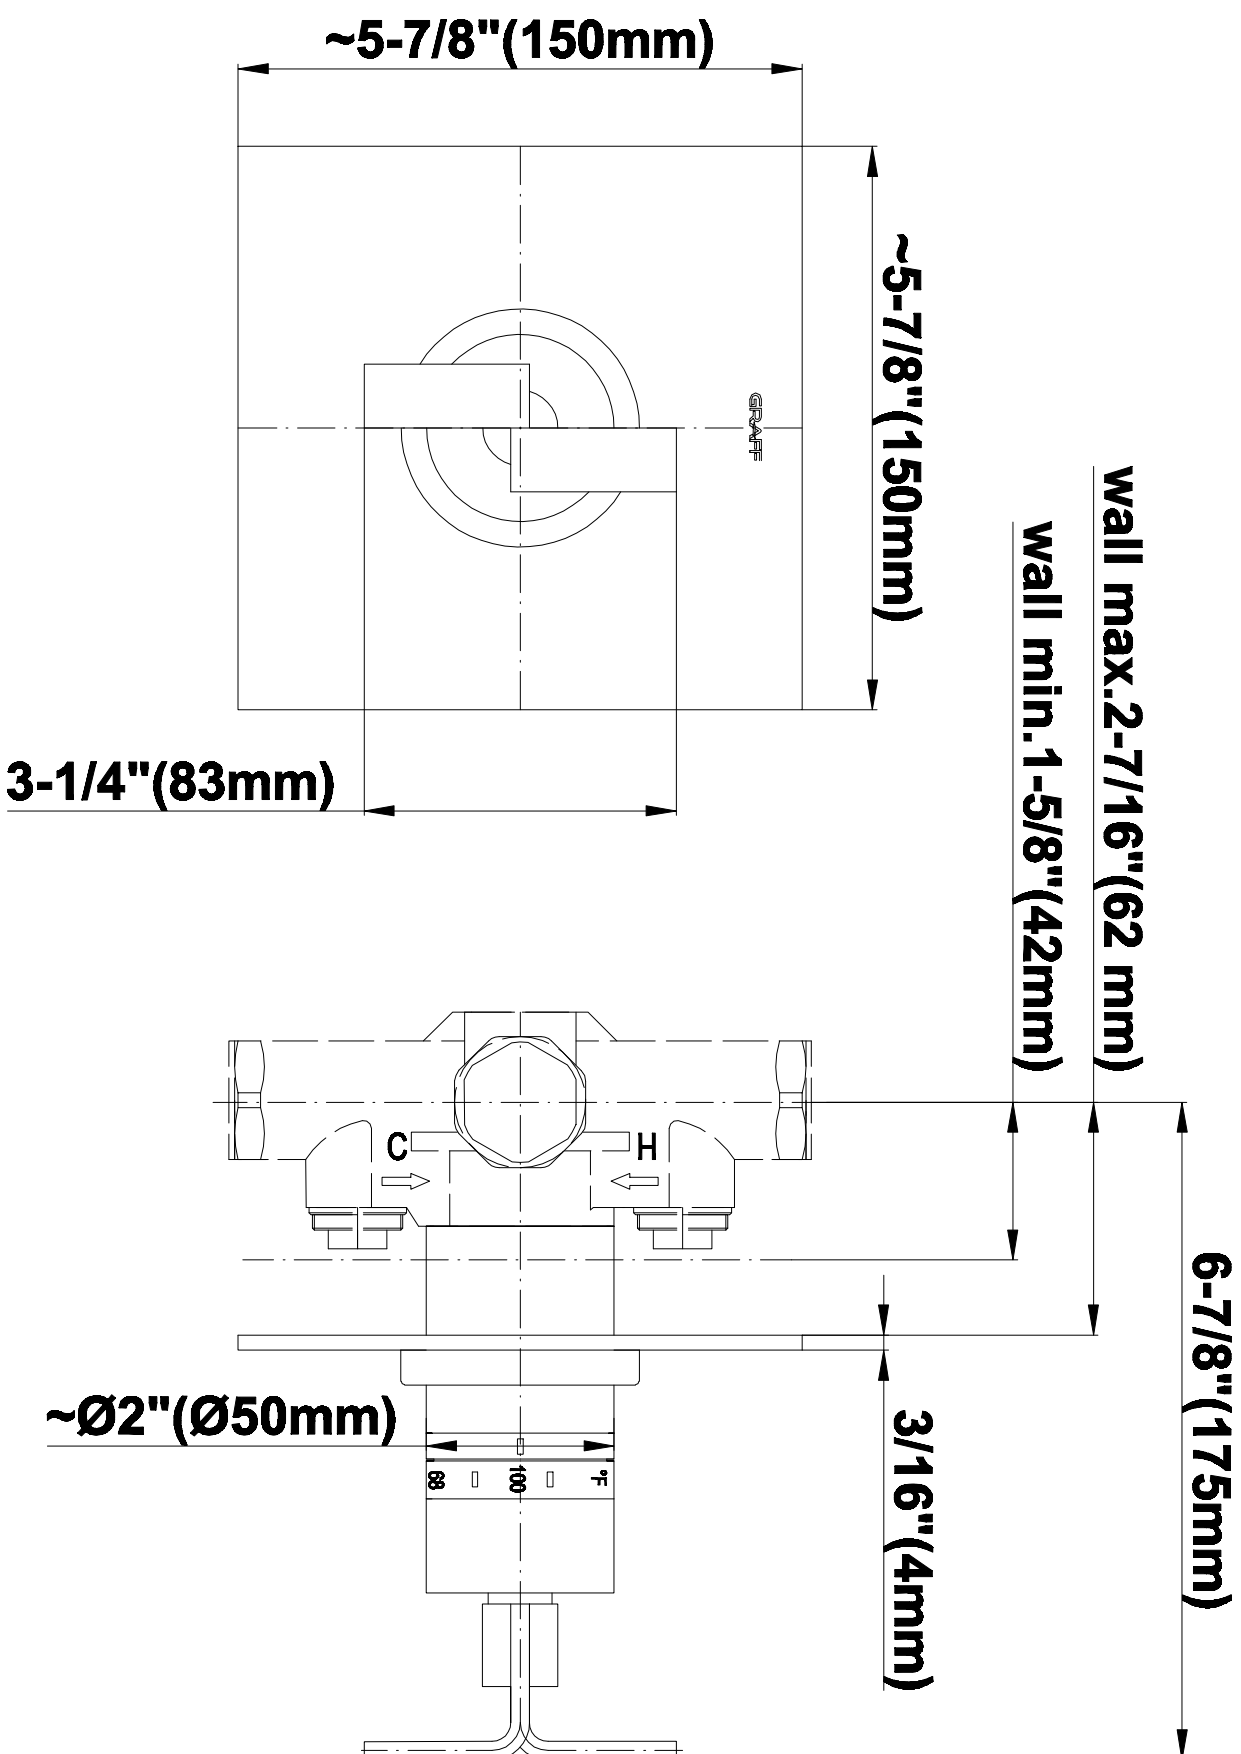

SHOWER
Contemporary Square
Thermostatic Set w/Body Sprays
& Handshower (Rough & Trim)
GC1.231A-C9S

GRAFF[®]

Information

- 8" Rain Showerhead with 12" Ceiling-Mounted Shower Arm
- Square Body Sprays w/Solid Brass Swivel Head (3 pieces)
- Handshower Set w/Wall Bracket and Multi-function Handshower
- 3/4" Thermostatic Valve
- Stop/Volume Control Valves (3 pieces)
- Flow rates: showerhead \leq 1.8 max gpm, handshower \leq 1.5 max gpm, body sprays \leq 1.5 max gpm each
- Optional Extension Kit

SHOWER
Rough
G-8005

GRAFF®

Information

- 18.4 gpm @ 60 psi
- 3/4" universal inlets/outlets with female threads
- Built-in service stops
- Complete serviceability from front of all units
- Supplied with protective plastic cover
- Thermostatic valve uses a paraffin wax cartridge

Finishes

Polished
Chrome

Steelnox®
(Satin Nickel)

G-8041

SHOWER
Rough
G-8075

GRAFF[®]

Information

- 3/4" universal inlets/outlets with female threads
- Supplied with protective plastic cover

Finishes

Polished
Chrome

Steelnox®
(Satin Nickel)

G-8095

SHOWER
8" Square Brass Showerhead
G-8438

GRAFF®

Information

- 1/4" thick
- 144 no-clog, easy-clean rubber spray nozzles
- Recommended use with ceiling shower arm
- Recommended for use at no more than 10 degrees tilt
- Showerhead flow rate ≤ 1.8 max gpm
- CALGreen