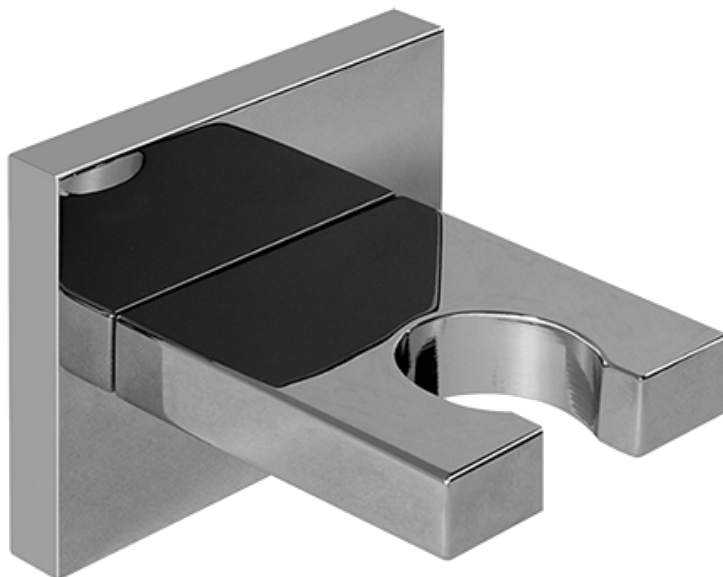

Finishes

Polished
Chrome

Steelnox®
(Satin Nickel)

SHOWER
Immersion SOLID Trim Plate
w/Handle
G-8041-C9S-T

GRAFF®

Information

- Single metal handle
- Decorative trim plate
- Use with G-8000 or G-8005 thermostatic rough valve
- To complete package, you must order rough valve
- ADA

Finishes

Polished
Chrome

Steelnox®
(Satin Nickel)

Square Body Spray G-8490

SHOWER
Contemporary 12" Ceiling Shower
Arm
G-8542

GRAFF®

Information

- Includes arm and solid square flange
- 1/2" NPT male thread inlet
- For use with all showerheads

* Special order finish- call for availability

SHOWER
Contemporary Square Wall
Bracket for Handshower
G-8632

GRAFF®

Information

- Solid brass construction

Finishes

Polished
Chrome

Steelnox®
(Satin Nickel)

G-8632

Contemporary Square Wall Bracket for Handshower

Product Features

- Solid brass construction

Available Finishes

- Polished Chrome
G-8632-PC
- Steelnox[®]
G-8632-SN

Warranty

- Limited lifetime warranty