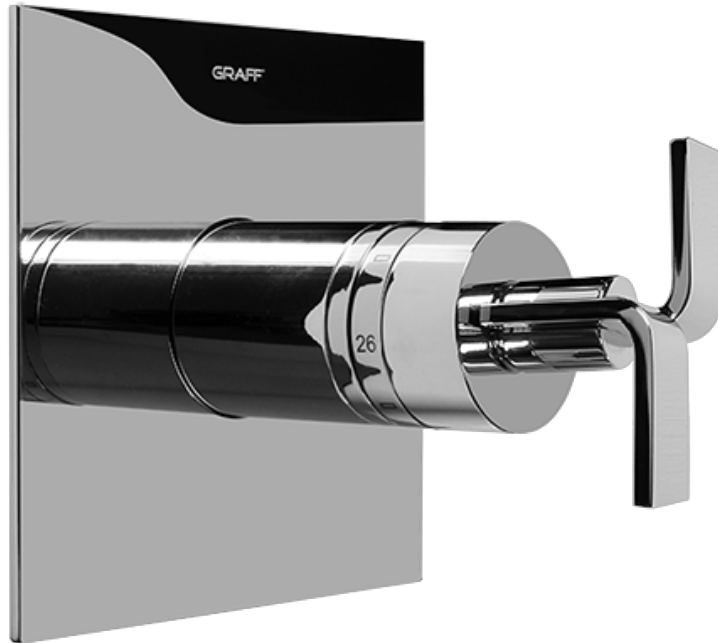

SHOWER
Contemporary Square
Thermostatic Set w/Body Sprays
& Handshower (Rough & Trim)
GC1.231A-C9S

GRAFF[®]

Information

- 8" Rain Showerhead with 12" Ceiling-Mounted Shower Arm
- Square Body Sprays w/Solid Brass Swivel Head (3 pieces)
- Handshower Set w/Wall Bracket and Multi-function Handshower
- 3/4" Thermostatic Valve
- Stop/Volume Control Valves (3 pieces)
- Flow rates: showerhead \leq 1.8 max gpm, handshower \leq 1.5 max gpm, body sprays \leq 1.5 max gpm each
- Optional Extension Kit

SHOWER
Rough
G-8005

GRAFF®

Information

- 18.4 gpm @ 60 psi
- 3/4" universal inlets/outlets with female threads
- Built-in service stops
- Complete serviceability from front of all units
- Supplied with protective plastic cover
- Thermostatic valve uses a paraffin wax cartridge

Finishes

Polished
Chrome

Steelnox®
(Satin Nickel)

SHOWER
Immersion SOLID Trim Plate
w/Handle
G-8041-C9S-T

GRAFF®

Information

- Single metal handle
- Decorative trim plate
- Use with G-8000 or G-8005 thermostatic rough valve
- To complete package, you must order rough valve
- ADA

Finishes

Polished
Chrome

Steelnix[®]
(Satin Nickel)

SHOWER
Immersion SOLID Trim Plate
w/Handle
G-8095-C9S-T

GRAFF®

Information

- Single metal handle
- Decorative trim plate
- Use with G-8070 or G-8075 thermostatic stop/volume control rough valve
- To complete package, you must order rough valve
- ADA