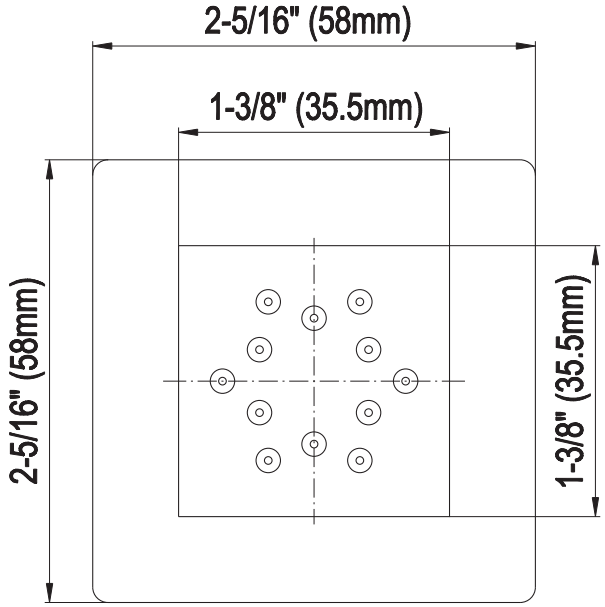

Finishes

Polished
Chrome

Steelnox®
(Satin Nickel)

Square Body Spray G-8490

SHOWER
Contemporary 12" Ceiling Shower
Arm
G-8542

GRAFF®

Information

- Includes arm and solid square flange
- 1/2" NPT male thread inlet
- For use with all showerheads