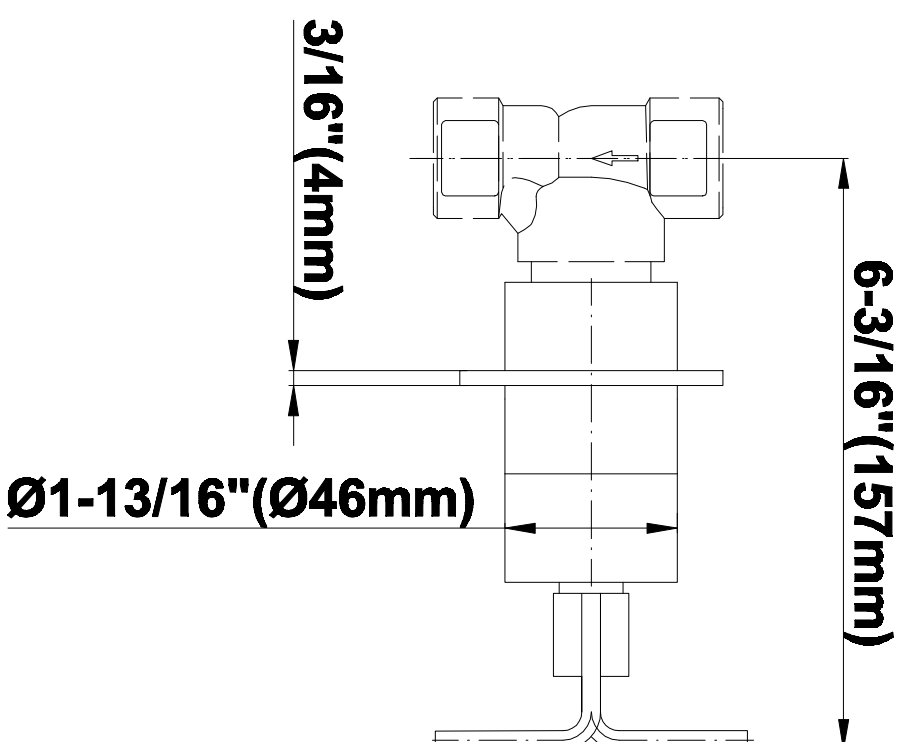

SHOWER
Contemporary Square
Thermostatic Set w/Body Sprays
& Handshower (Rough & Trim)
GC1.231A-C9S

GRAFF[®]

Information

- 8" Rain Showerhead with 12" Ceiling-Mounted Shower Arm
- Square Body Sprays w/Solid Brass Swivel Head (3 pieces)
- Handshower Set w/Wall Bracket and Multi-function Handshower
- 3/4" Thermostatic Valve
- Stop/Volume Control Valves (3 pieces)
- Flow rates: showerhead \leq 1.8 max gpm, handshower \leq 1.5 max gpm, body sprays \leq 1.5 max gpm each
- Optional Extension Kit

SHOWER
Rough
G-8005

GRAFF®

Information

- 18.4 gpm @ 60 psi
- 3/4" universal inlets/outlets with female threads
- Built-in service stops
- Complete serviceability from front of all units
- Supplied with protective plastic cover
- Thermostatic valve uses a paraffin wax cartridge

Finishes

Polished
Chrome

Steelnox®
(Satin Nickel)

G-8095

SHOWER
8" Square Brass Showerhead
G-8438

GRAFF®

Information

- 1/4" thick
- 144 no-clog, easy-clean rubber spray nozzles
- Recommended use with ceiling shower arm
- Recommended for use at no more than 10 degrees tilt
- Showerhead flow rate ≤ 1.8 max gpm
- CALGreen

Finishes

Polished
Chrome

SteelInox®
(Satin Nickel)

G-8438

Aqua-Sense Collection
Contemporary 8" Square Showerhead

Product Features

- 1/4" thick
- 144 no-clog, easy-clean rubber spray nozzles
- Showerhead flow rate ≤ 1.8 max gpm