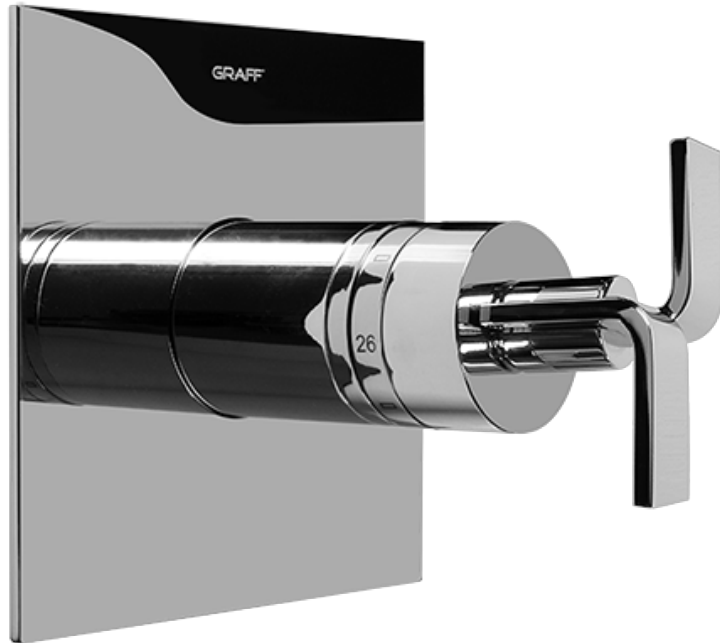

SHOWER
Rough
G-8005

GRAFF®

Information

- 18.4 gpm @ 60 psi
- 3/4" universal inlets/outlets with female threads
- Built-in service stops
- Complete serviceability from front of all units
- Supplied with protective plastic cover
- Thermostatic valve uses a paraffin wax cartridge

Finishes

Polished
Chrome

Steelnox®
(Satin Nickel)

SHOWER
Immersion SOLID Trim Plate
w/Handle
G-8041-C9S-T

GRAFF®

Information

- Single metal handle
- Decorative trim plate
- Use with G-8000 or G-8005 thermostatic rough valve
- To complete package, you must order rough valve
- ADA

Finishes

Polished
Chrome

Steelnox®
(Satin Nickel)

G-8041

SHOWER
Rough
G-8075

GRAFF®

Information

- 3/4" universal inlets/outlets with female threads
- Supplied with protective plastic cover

Finishes

Polished
Chrome

SteeInox®
(Satin Nickel)

SHOWER
Immersion SOLID Trim Plate
w/Handle
G-8095-C9S-T

GRAFF®

Information

- Single metal handle
- Decorative trim plate
- Use with G-8070 or G-8075 thermostatic stop/volume control rough valve
- To complete package, you must order rough valve
- ADA