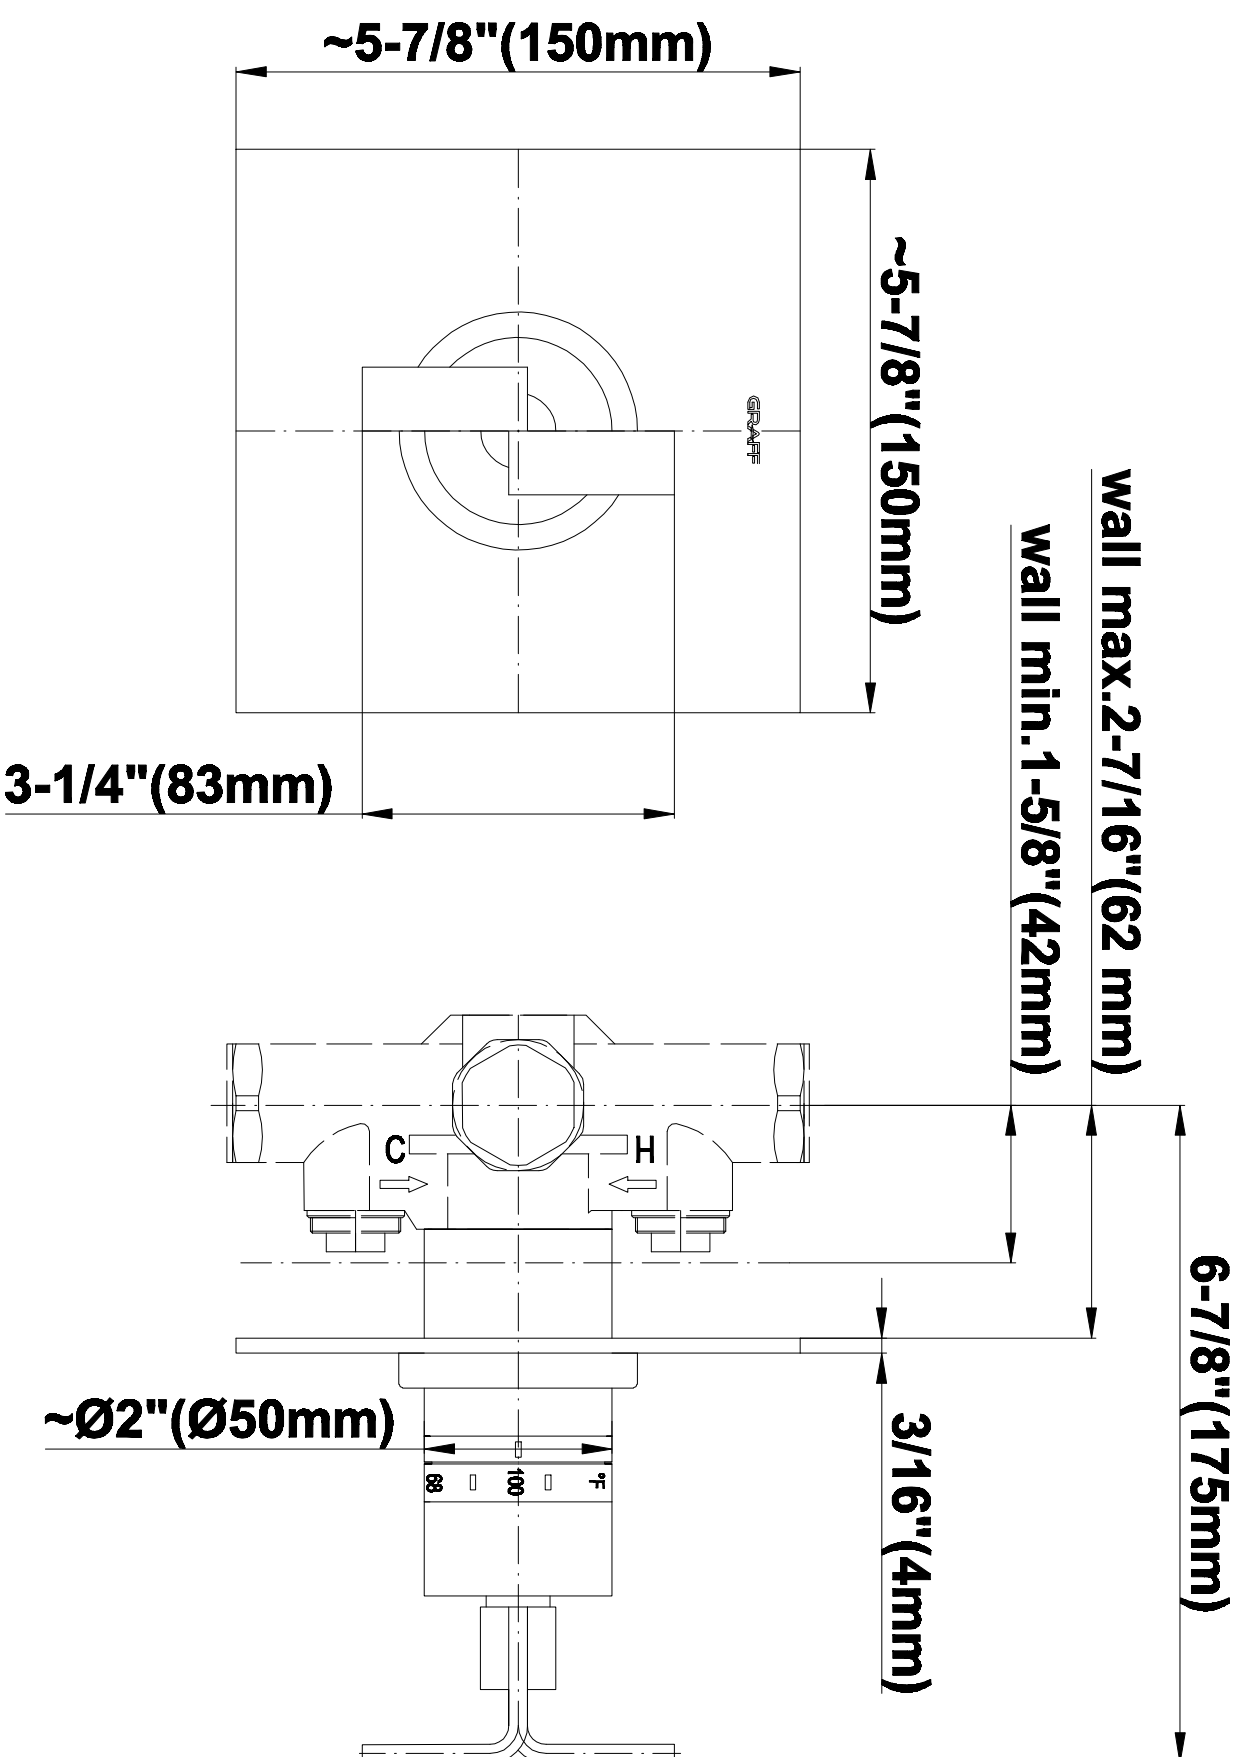

SHOWER
Luna Thermostatic Shower Set
w/Handshower (Rough & Trim)
GF2.020A-C9S

GRAFF[®]

Information

- Thermostatic Showerhead Flow Rate 2.1 gpm @ 60 psi
- Handshower Flow Rate 1.5 gpm @ 60 psi
- Contemporary Square Showerhead and Handshower Flow Rate 4.2 gpm @ 60 psi

SHOWER
Rough
G-8005

GRAFF®

Information

- 18.4 gpm @ 60 psi
- 3/4" universal inlets/outlets with female threads
- Built-in service stops
- Complete serviceability from front of all units
- Supplied with protective plastic cover
- Thermostatic valve uses a paraffin wax cartridge

Finishes

Polished
Chrome

Steelnox®
(Satin Nickel)

G-8041

SHOWER
Rough
G-8075

GRAFF®

Information

- 3/4" universal inlets/outlets with female threads
- Supplied with protective plastic cover

Finishes

Polished
Chrome

SteeInox®
(Satin Nickel)

SHOWER
Immersion SOLID Trim Plate
w/Handle
G-8095-C9S-T

GRAFF®

Information

- Single metal handle
- Decorative trim plate
- Use with G-8070 or G-8075 thermostatic stop/volume control rough valve
- To complete package, you must order rough valve
- ADA