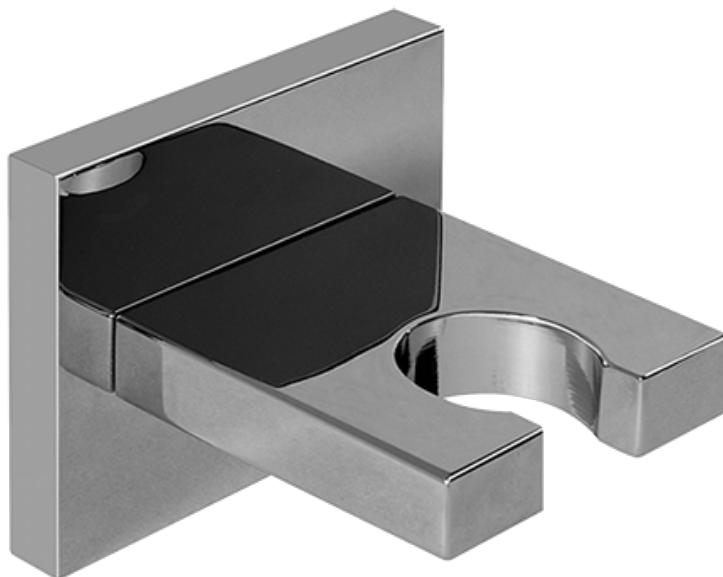

Finishes

Polished
Chrome

Steelnox®
(Satin Nickel)

SHOWER
Immersion SOLID Trim Plate
w/Handle
G-8041-C9S-T

GRAFF®

Information

- Single metal handle
- Decorative trim plate
- Use with G-8000 or G-8005 thermostatic rough valve
- To complete package, you must order rough valve
- ADA

Finishes

Polished
Chrome

SteeInox®
(Satin Nickel)

SHOWER
Immersion SOLID Trim Plate
w/Handle
G-8095-C9S-T

GRAFF®

Information

- Single metal handle
- Decorative trim plate
- Use with G-8070 or G-8075 thermostatic stop/volume control rough valve
- To complete package, you must order rough valve
- ADA

* Special order finish- call for availability

SHOWER
Contemporary Square Wall
Bracket for Handshower
G-8632

GRAFF®

Information

- Solid brass construction

Finishes

Polished
Chrome

Steelnox®
(Satin Nickel)

G-8632

Contemporary Square Wall Bracket for Handshower

Product Features

- Solid brass construction

Available Finishes

- Polished Chrome
G-8632-PC
- Steelnox[®]
G-8632-SN

Warranty

- Limited lifetime warranty