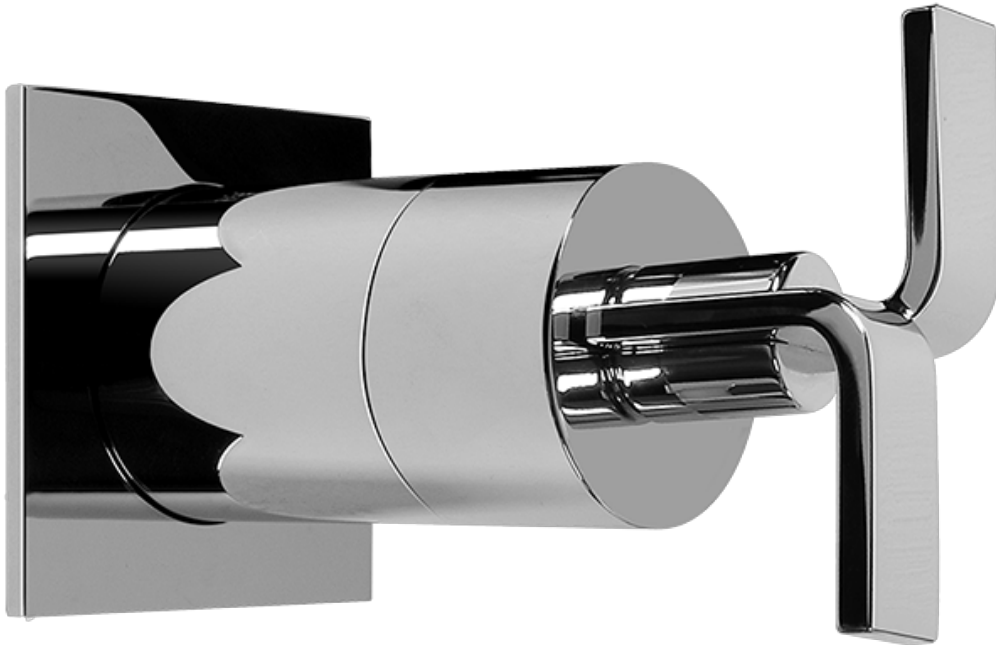

Finishes

Polished
Chrome

Steelnox®
(Satin Nickel)

SHOWER
Immersion SOLID Trim Plate
w/Handle
G-8041-C9S-T

GRAFF®

Information

- Single metal handle
- Decorative trim plate
- Use with G-8000 or G-8005 thermostatic rough valve
- To complete package, you must order rough valve
- ADA

Finishes

Polished
Chrome

Steelnox®
(Satin Nickel)

G-8041

SHOWER
Rough
G-8075

GRAFF®

Information

- 3/4" universal inlets/outlets with female threads
- Supplied with protective plastic cover

Finishes

Polished
Chrome

SteeInox®
(Satin Nickel)

SHOWER
Immersion SOLID Trim Plate
w/Handle
G-8095-C9S-T

GRAFF®

Information

- Single metal handle
- Decorative trim plate
- Use with G-8070 or G-8075 thermostatic stop/volume control rough valve
- To complete package, you must order rough valve
- ADA

Finishes

Polished
Chrome

Steelnox®
(Satin Nickel)

G-8095

SHOWER
59" Shower Hose
G-8605

GRAFF®

Information

- Brass spiral flexible hose with conical nut