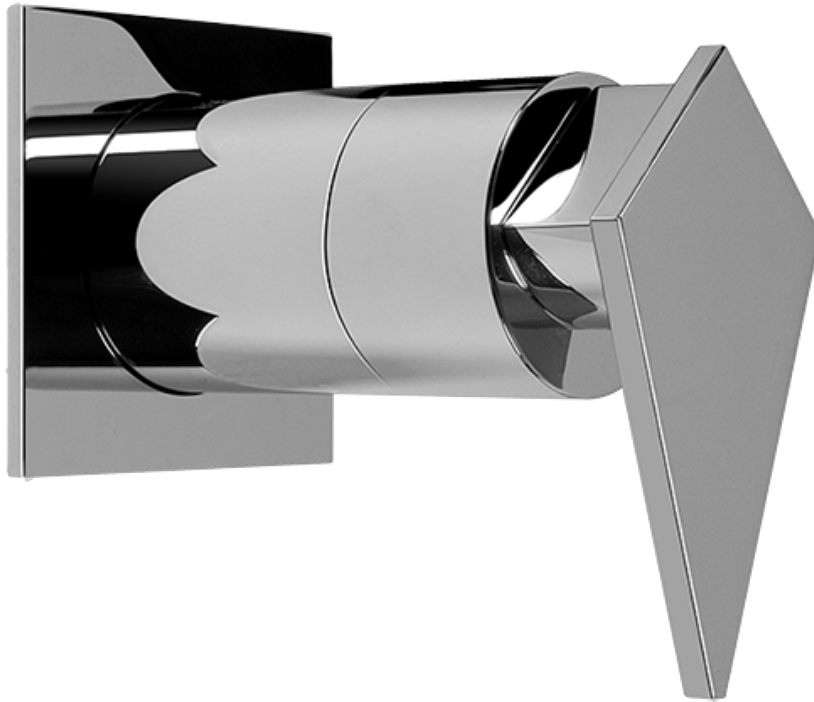

SHOWER
Luna Thermostatic Shower Set
w/Handshower (Rough & Trim)
GF2.020A-LM23S

GRAFF®

Information

- Thermostatic Showerhead Flow Rate 2.1 gpm @ 60 psi
- Handshower Flow Rate 1.5 gpm @ 60 psi
- Contemporary Square Showerhead and Handshower Flow Rate 4.2 gpm @ 60 psi

SHOWER
Rough
G-8005

GRAFF®

Information

- 18.4 gpm @ 60 psi
- 3/4" universal inlets/outlets with female threads
- Built-in service stops
- Complete serviceability from front of all units
- Supplied with protective plastic cover
- Thermostatic valve uses a paraffin wax cartridge

Finishes

Polished
Chrome

Steelnox®
(Satin Nickel)

SHOWER
Stealth SOLID Trim Plate
w/Handle
G-8041-LM23S-T

GRAFF®

Information

- Single metal handle
- Decorative trim plate
- Use with G-8000 or G-8005 thermostatic rough valve
- To complete package, you must order rough valve
- ADA

Finishes

Polished
Chrome

SteeInox®
(Satin Nickel)

SHOWER
Stealth SOLID Trim Plate
w/Handle
G-8095-LM23S-T

GRAFF®

Information

- Single metal handle
- Decorative trim plate
- Use with G-8070 or G-8075 thermostatic stop/volume control rough valve
- To complete package, you must order rough valve
- ADA