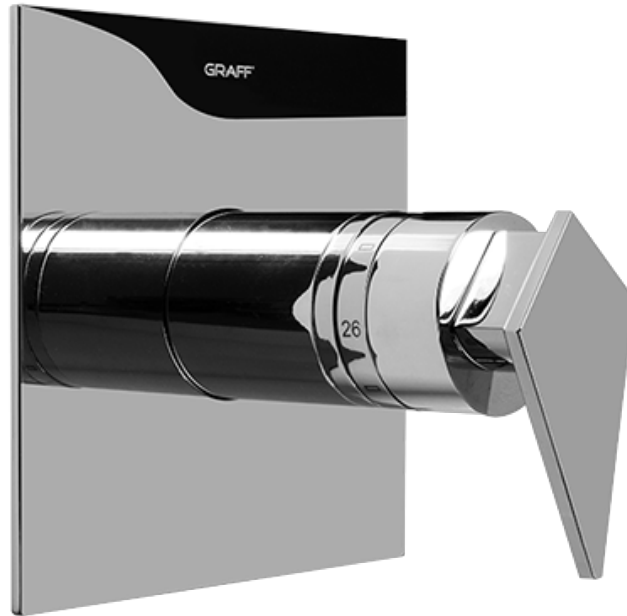

SHOWER
Rough
G-8005

GRAFF®

Information

- 18.4 gpm @ 60 psi
- 3/4" universal inlets/outlets with female threads
- Built-in service stops
- Complete serviceability from front of all units
- Supplied with protective plastic cover
- Thermostatic valve uses a paraffin wax cartridge

Finishes

Polished
Chrome

Steelnox®
(Satin Nickel)

SHOWER
Stealth SOLID Trim Plate
w/Handle
G-8041-LM23S-T

GRAFF®

Information

- Single metal handle
- Decorative trim plate
- Use with G-8000 or G-8005 thermostatic rough valve
- To complete package, you must order rough valve
- ADA

Finishes

Polished
Chrome

Steelnox®
(Satin Nickel)

G-8041

SHOWER
Rough
G-8075

GRAFF®

Information

- 3/4" universal inlets/outlets with female threads
- Supplied with protective plastic cover

Finishes

Polished
Chrome

SteeInox®
(Satin Nickel)

SHOWER
Stealth SOLID Trim Plate
w/Handle
G-8095-LM23S-T

GRAFF®

Information

- Single metal handle
- Decorative trim plate
- Use with G-8070 or G-8075 thermostatic stop/volume control rough valve
- To complete package, you must order rough valve
- ADA