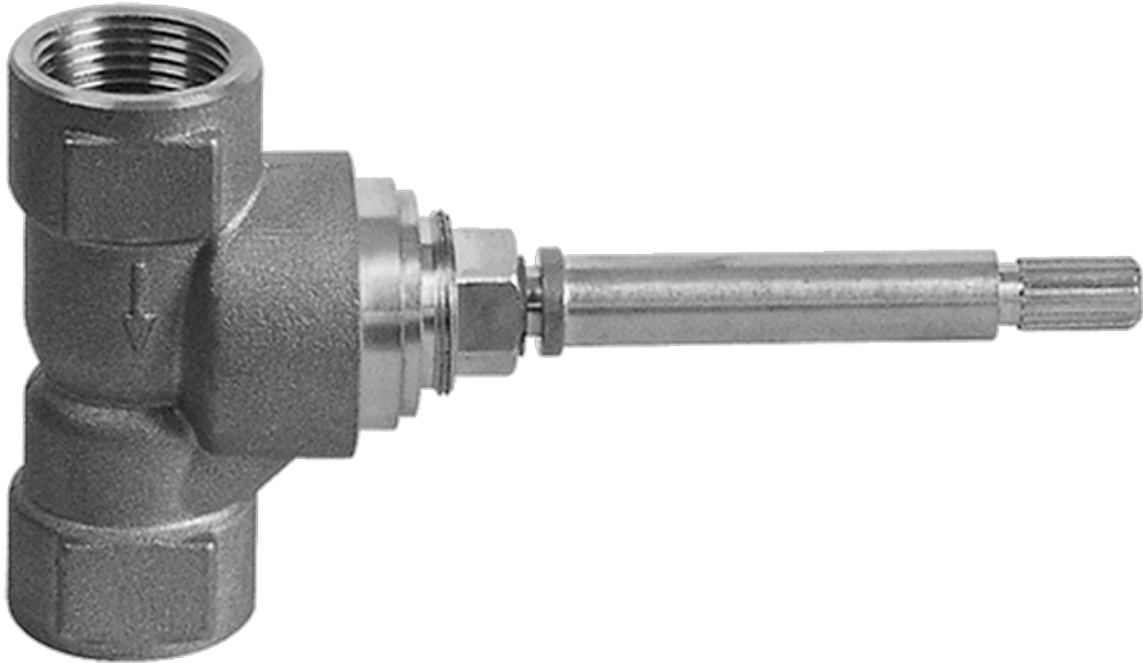

SHOWER
Rough
G-8005

GRAFF®

Information

- 18.4 gpm @ 60 psi
- 3/4" universal inlets/outlets with female threads
- Built-in service stops
- Complete serviceability from front of all units
- Supplied with protective plastic cover
- Thermostatic valve uses a paraffin wax cartridge

Finishes

Polished
Chrome

Steelnox®
(Satin Nickel)

SHOWER
Stealth SOLID Trim Plate
w/Handle
G-8041-LM23S-T

GRAFF®

Information

- Single metal handle
- Decorative trim plate
- Use with G-8000 or G-8005 thermostatic rough valve
- To complete package, you must order rough valve
- ADA

Finishes

Polished
Chrome

Steelnox®
(Satin Nickel)

G-8041

SHOWER
Rough
G-8075

GRAFF®

Information

- 3/4" universal inlets/outlets with female threads
- Supplied with protective plastic cover

Finishes

Polished
Chrome

SteeInox®
(Satin Nickel)

SHOWER
Stealth SOLID Trim Plate
w/Handle
G-8095-LM23S-T

GRAFF®

Information

- Single metal handle
- Decorative trim plate
- Use with G-8070 or G-8075 thermostatic stop/volume control rough valve
- To complete package, you must order rough valve
- ADA