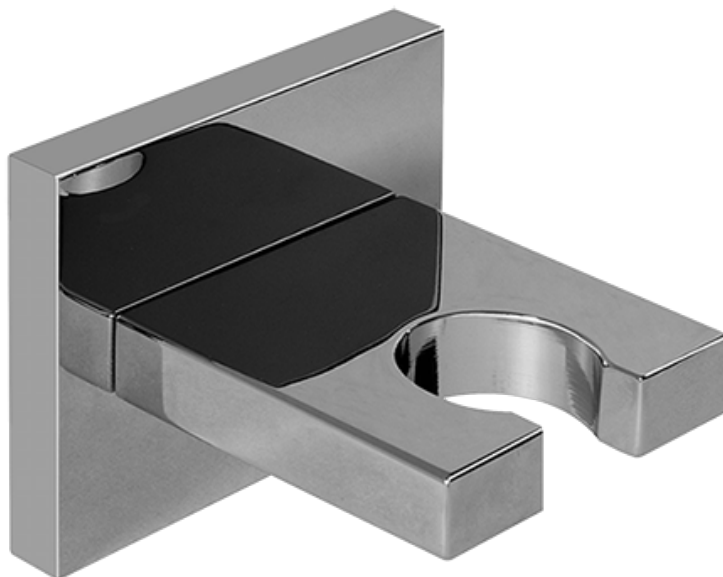

Finishes

Polished
Chrome

Steelnox®
(Satin Nickel)

SHOWER
Stealth SOLID Trim Plate
w/Handle
G-8041-LM23S-T

GRAFF®

Information

- Single metal handle
- Decorative trim plate
- Use with G-8000 or G-8005 thermostatic rough valve
- To complete package, you must order rough valve
- ADA

Finishes

Polished
Chrome

SteeInox®
(Satin Nickel)

SHOWER
Stealth SOLID Trim Plate
w/Handle
G-8095-LM23S-T

GRAFF®

Information

- Single metal handle
- Decorative trim plate
- Use with G-8070 or G-8075 thermostatic stop/volume control rough valve
- To complete package, you must order rough valve
- ADA

* Special order finish- call for availability

SHOWER
Contemporary Square Wall
Bracket for Handshower
G-8632

GRAFF®

Information

- Solid brass construction

Finishes

Polished
Chrome

Steelnox®
(Satin Nickel)

G-8632

Contemporary Square Wall Bracket for Handshower

Product Features

- Solid brass construction

Available Finishes

- Polished Chrome
G-8632-PC
- Steelnox[®]
G-8632-SN

Warranty

- Limited lifetime warranty