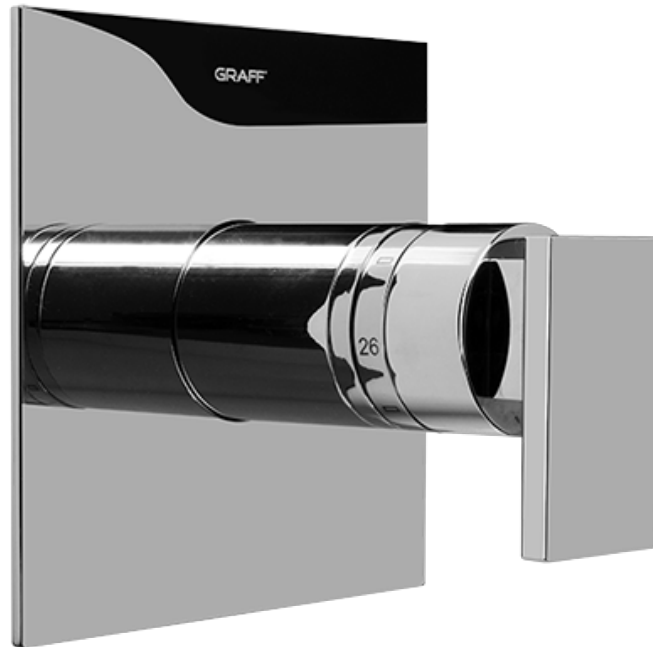

SHOWER
Luna Thermostatic Shower Set
w/Handshower (Rough & Trim)
GF2.020A-LM31S

GRAFF®

Information

- Thermostatic Showerhead Flow Rate 2.1 gpm @ 60 psi
- Handshower Flow Rate 1.5 gpm @ 60 psi
- Contemporary Square Showerhead and Handshower Flow Rate 4.2 gpm @ 60 psi

SHOWER
Rough
G-8005

GRAFF®

Information

- 18.4 gpm @ 60 psi
- 3/4" universal inlets/outlets with female threads
- Built-in service stops
- Complete serviceability from front of all units
- Supplied with protective plastic cover
- Thermostatic valve uses a paraffin wax cartridge

Finishes

Polished
Chrome

Steelnox®
(Satin Nickel)

SHOWER
Solar/Structure SOLID Trim Plate
w/Handle
G-8041-LM31S-T

GRAFF®

Information

- Single metal handle
- Decorative trim plate
- Use with G-8000 or G-8005 thermostatic rough valve
- To complete package, you must order rough valve
- ADA

Finishes

Polished
Chrome

Steelnix®
(Satin Nickel)

SHOWER
Solar SOLID Trim Plate w/Handle
G-8095-LM31S-T

GRAFF®

Information

- Single metal handle
- Decorative trim plate
- Use with G-8070 or G-8075 thermostatic stop/volume control rough valve
- To complete package, you must order rough valve
- ADA