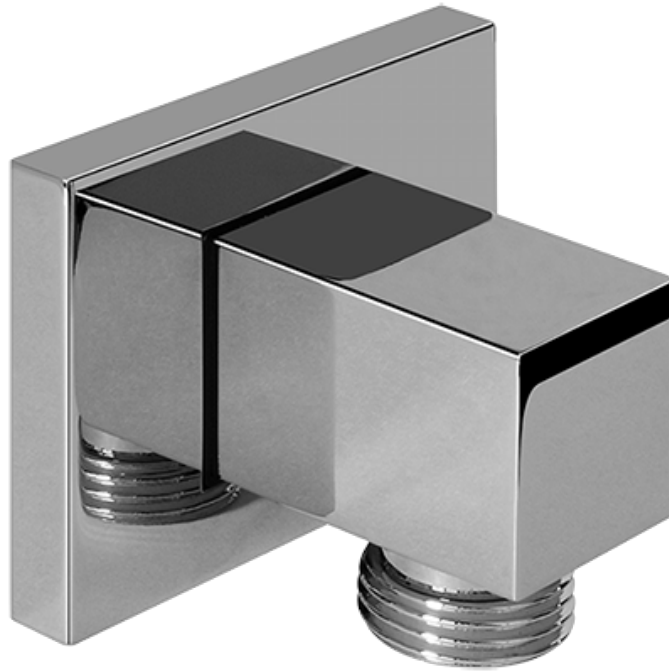

* Special order finish- call for availability

SHOWER
Contemporary Square Wall
Bracket for Handshower
G-8632

GRAFF®

Information

- Solid brass construction

Finishes

Polished
Chrome

Steelnox®
(Satin Nickel)

G-8632

Contemporary Square Wall Bracket for Handshower

Product Features

- Solid brass construction

Available Finishes

- Polished Chrome
G-8632-PC
- Steelnox[®]
G-8632-SN

Warranty

- Limited lifetime warranty

www.graff-faucets.com | phone: 800-954-4723

SHOWER
Contemporary Square Wall Supply
Elbow
G-8633

GRAFF®

Information

- 1/2" NPT female thread inlet

Finishes

Polished
Chrome

Steelnox®
(Satin Nickel)

G-8633

Contemporary Square Wall Supply Elbow

Product Features

- 1/2" NPT female thread inlet

Available Finishes

- Polished Chrome
G-8633-PC
- Steelnox[®]
G-8633-SN
- Architectural Black w/Chrome
Accents
G-8633-PC/BK