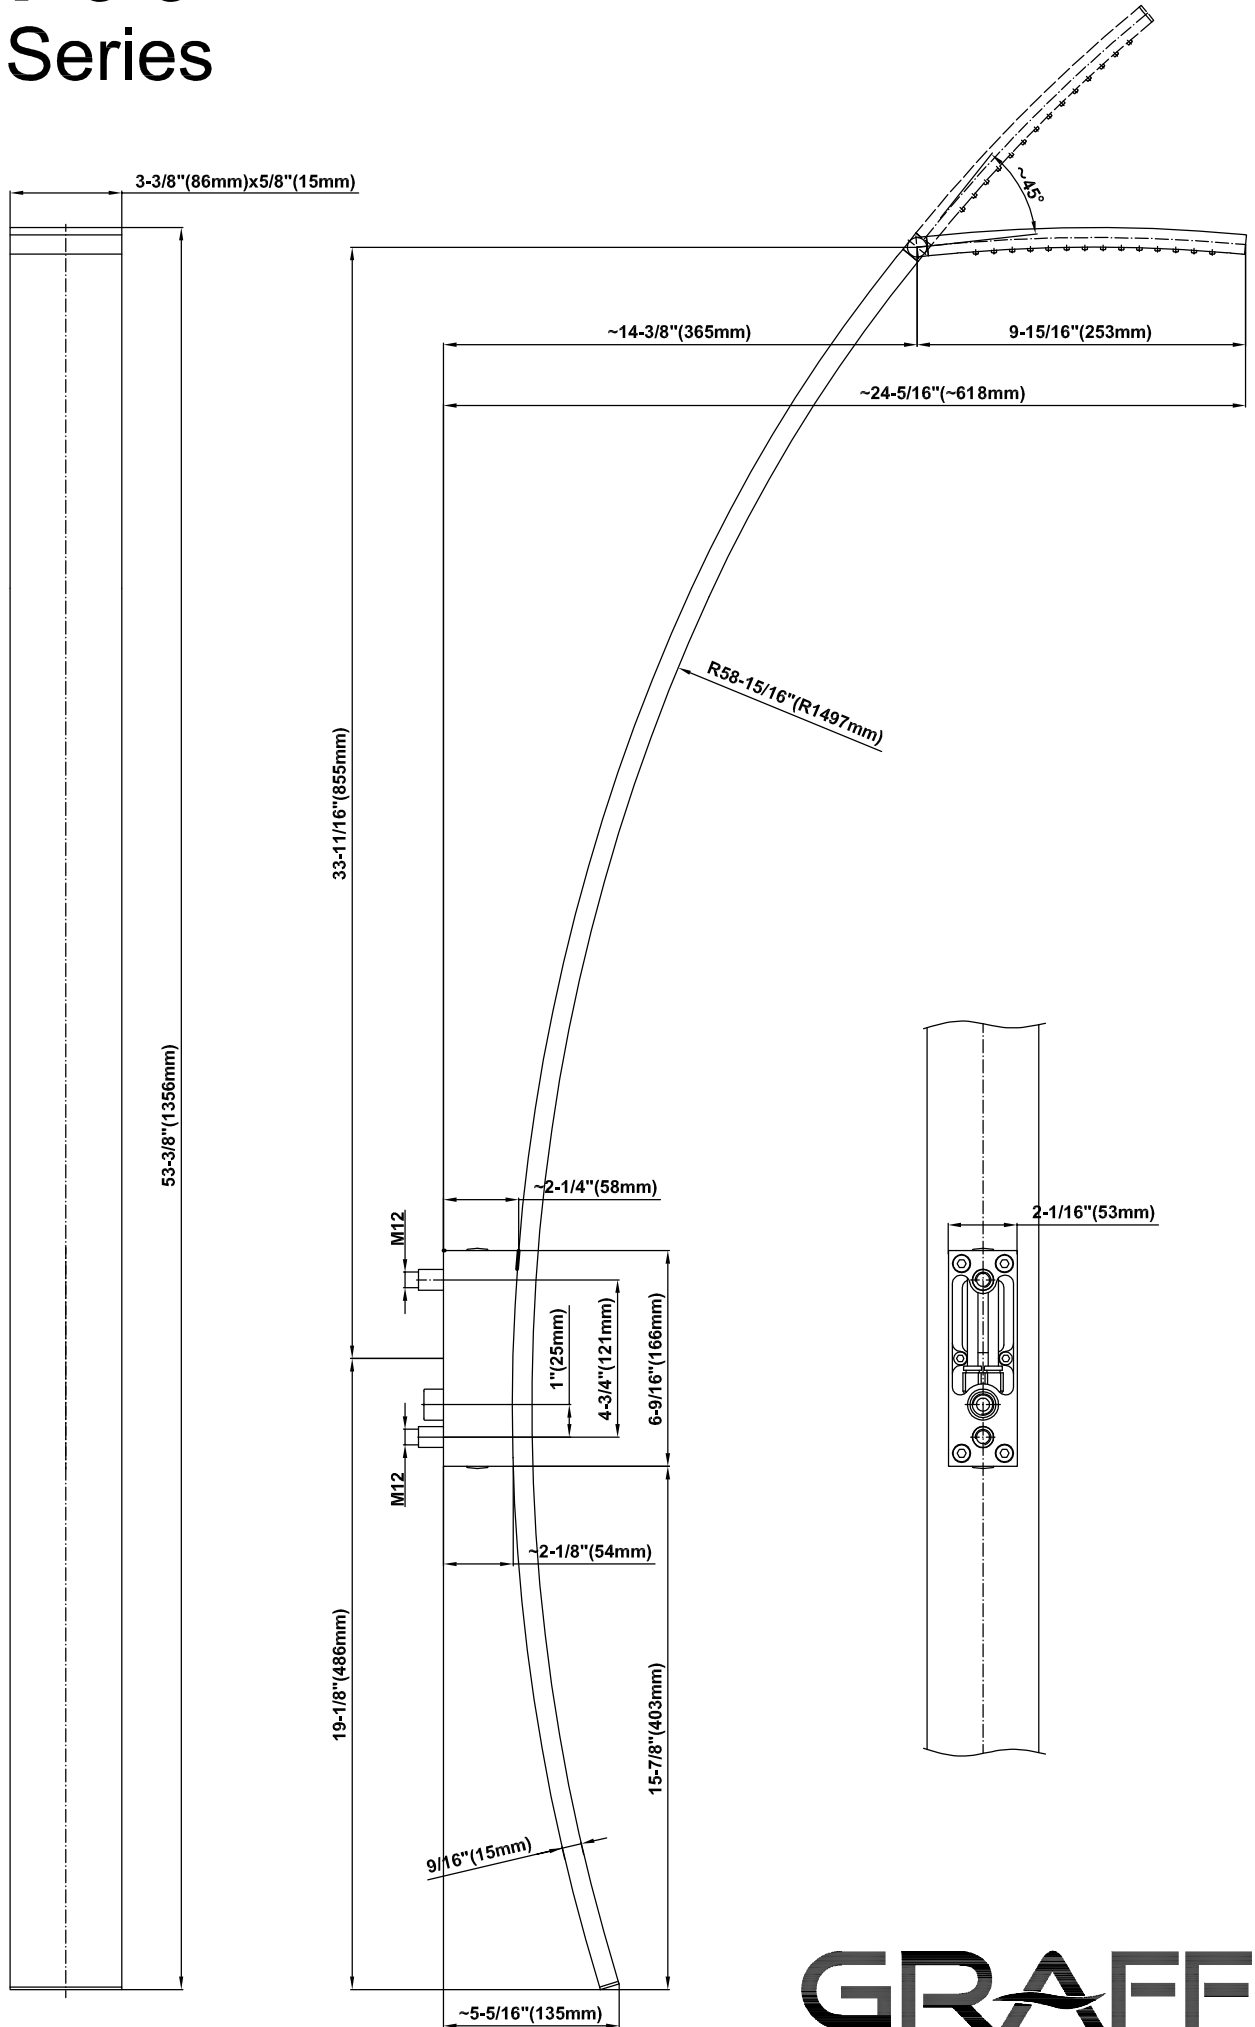

G-8700

LUNA Series