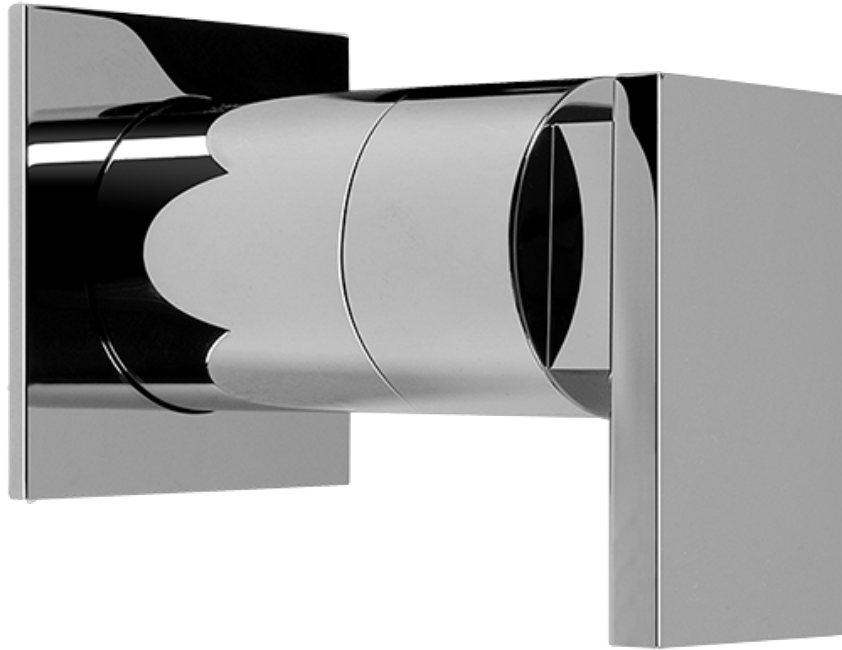

SHOWER
Luna Thermostatic Shower Set
w/Handshower (Rough & Trim)
GF2.020A-LM31S

GRAFF®

Information

- Thermostatic Showerhead Flow Rate 2.1 gpm @ 60 psi
- Handshower Flow Rate 1.5 gpm @ 60 psi
- Contemporary Square Showerhead and Handshower Flow Rate 4.2 gpm @ 60 psi

Finishes

Polished
Chrome

Steelnox®
(Satin Nickel)

SHOWER
Solar/Structure SOLID Trim Plate
w/Handle
G-8041-LM31S-T

GRAFF®

Information

- Single metal handle
- Decorative trim plate
- Use with G-8000 or G-8005 thermostatic rough valve
- To complete package, you must order rough valve
- ADA

Finishes

Polished
Chrome

Steelnix®
(Satin Nickel)

SHOWER
Solar SOLID Trim Plate w/Handle
G-8095-LM31S-T

GRAFF®

Information

- Single metal handle
- Decorative trim plate
- Use with G-8070 or G-8075 thermostatic stop/volume control rough valve
- To complete package, you must order rough valve
- ADA

Finishes

Polished
Chrome

Steelnox®
(Satin Nickel)

G-8095

SHOWER
59" Shower Hose
G-8605

GRAFF®

Information

- Brass spiral flexible hose with conical nut