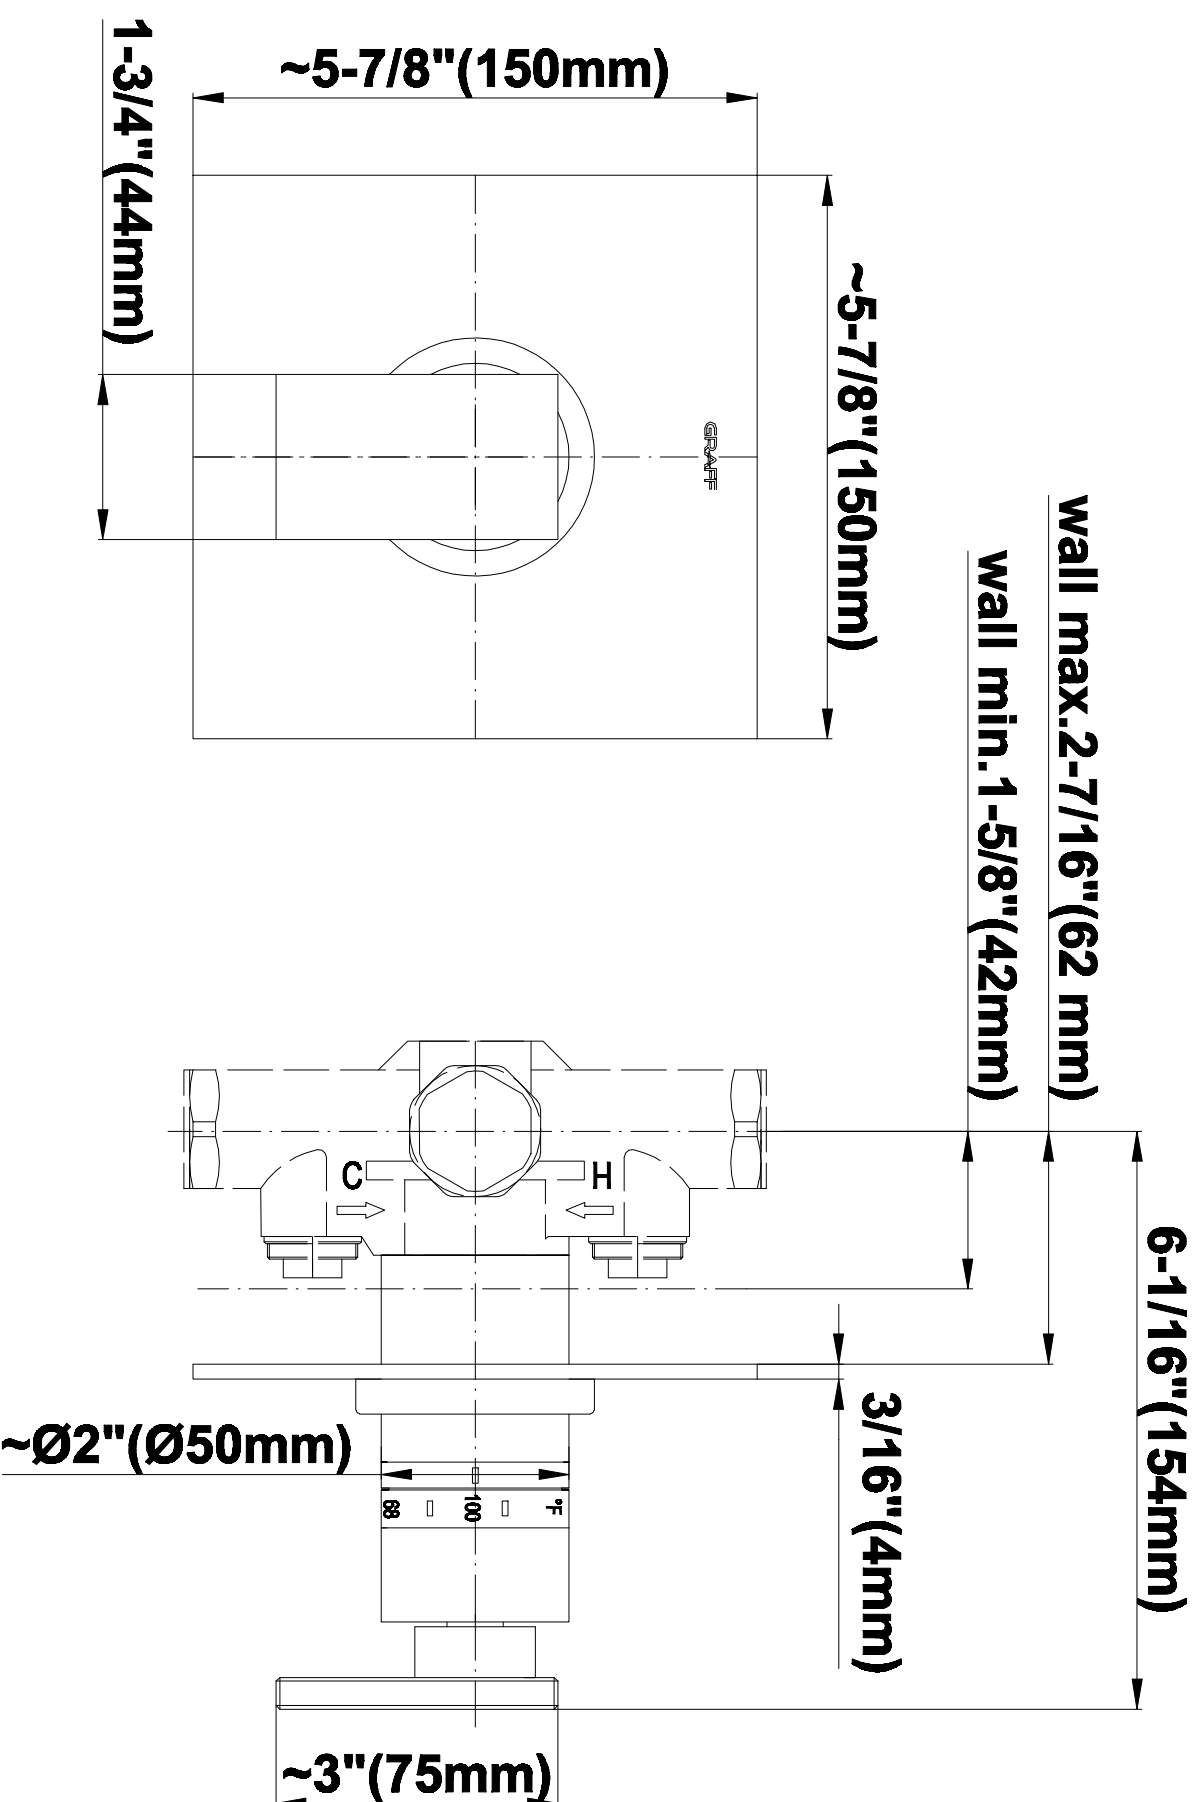

SHOWER
Luna Thermostatic Shower Set
w/Handshower (Rough & Trim)
GF2.020A-LM31S

GRAFF®

Information

- Thermostatic Showerhead Flow Rate 2.1 gpm @ 60 psi
- Handshower Flow Rate 1.5 gpm @ 60 psi
- Contemporary Square Showerhead and Handshower Flow Rate 4.2 gpm @ 60 psi

SHOWER
Rough
G-8005

GRAFF®

Information

- 18.4 gpm @ 60 psi
- 3/4" universal inlets/outlets with female threads
- Built-in service stops
- Complete serviceability from front of all units
- Supplied with protective plastic cover
- Thermostatic valve uses a paraffin wax cartridge

Finishes

Polished
Chrome

Steelnox®
(Satin Nickel)

G-8041

SHOWER
Rough
G-8075

GRAFF®

Information

- 3/4" universal inlets/outlets with female threads
- Supplied with protective plastic cover