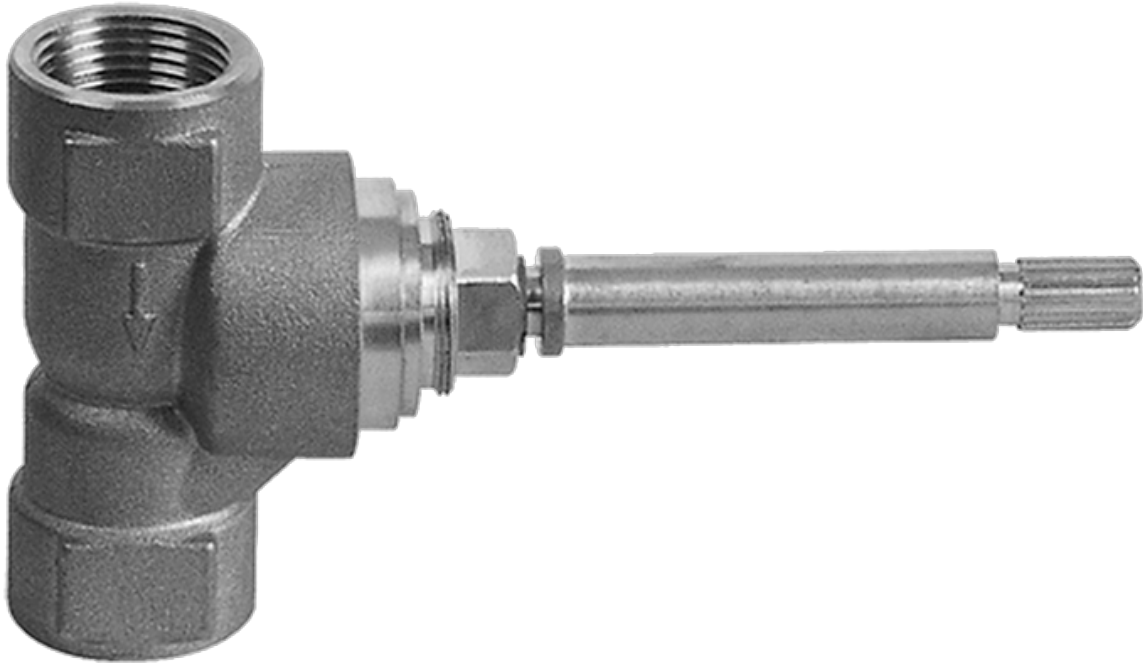

## Information

- 8" Rain Showerhead with 12" Ceiling-Mounted Shower Arm
- Square Body Sprays w/Solid Brass Swivel Head (3 pieces)
- Handshower Set w/Wall Bracket and Multi-function Handshower
- 3/4" Thermostatic Valve
- Stop/Volume Control Valves (3 pieces)
- Flow rates: showerhead  $\leq$  1.8 max gpm, handshower  $\leq$  1.5 max gpm, body sprays  $\leq$  1.5 max gpm each
- Optional Extension Kit

### Information

- Single metal handle
- Decorative trim plate
- Use with G-8000 or G-8005 thermostatic rough valve
- To complete package, you must order rough valve

## Information

- 3/4" universal inlets/outlets with female threads
- Supplied with protective plastic cover