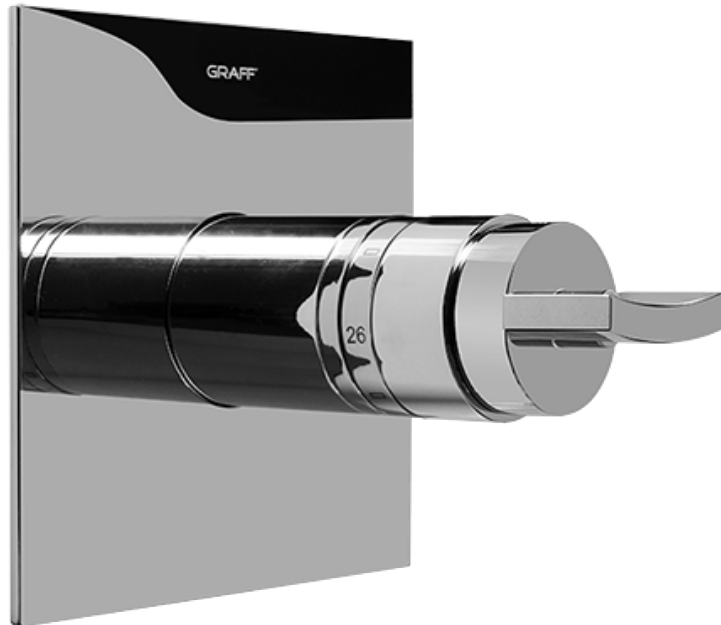

## Information

- 18.4 gpm @ 60 psi
- 3/4" universal inlets/outlets with female threads
- Built-in service stops
- Complete serviceability from front of all units
- Supplied with protective plastic cover
- Thermostatic valve uses a paraffin wax cartridge

## Finishes

Polished  
Chrome

Steelnox®  
(Satin Nickel)

SHOWER  
Sade/Targa/Luna SOLID Trim Plate  
w/Handle  
**G-8041-C14S-T**

---

**GRAFF®**

### Information

- Single metal handle
- Decorative trim plate
- Use with G-8000 or G-8005 thermostatic rough valve
- To complete package, you must order rough valve