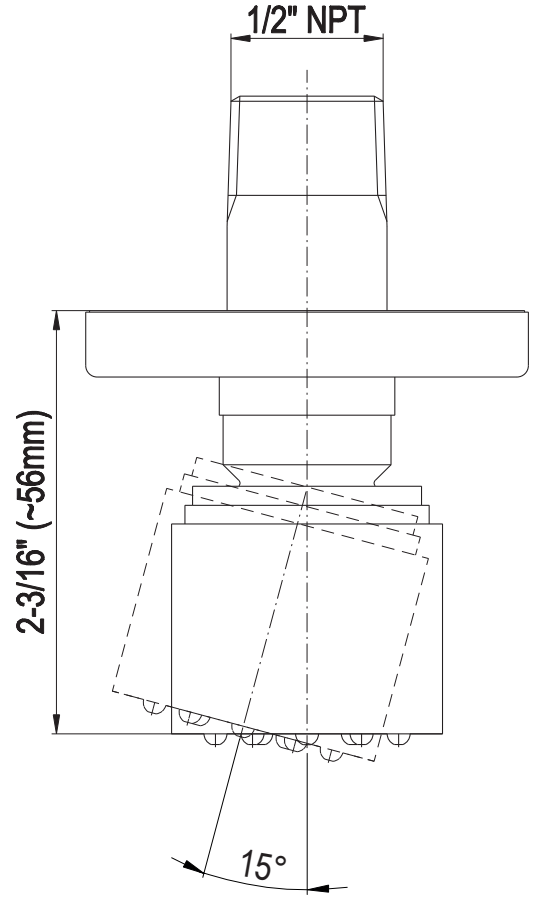

# Square Body Spray G-8490

SHOWER  
Contemporary 12" Ceiling Shower  
Arm  
**G-8542**

---

**GRAFF®**

**Information**

- Includes arm and solid square flange
- 1/2" NPT male thread inlet
- For use with all showerheads