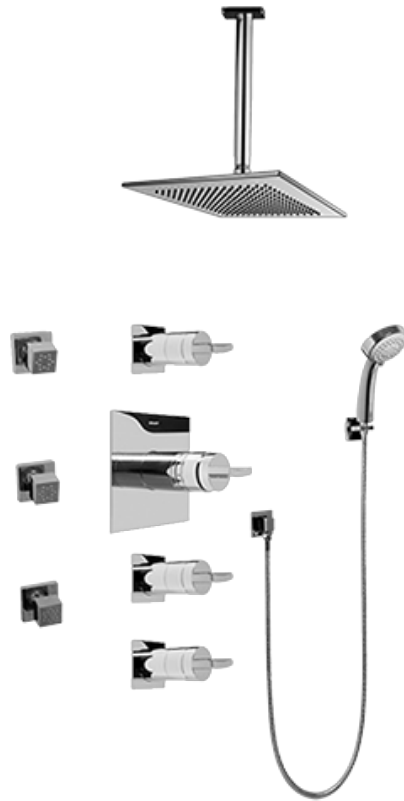

SHOWER  
Contemporary Square  
Thermostatic Set w/Body Sprays  
& Handshower (Rough & Trim)  
**GC1.231A-C14S**

---

**GRAFF**<sup>®</sup>

## Information

- 8" Rain Showerhead with 12" Ceiling-Mounted Shower Arm
- Square Body Sprays w/Solid Brass Swivel Head (3 pieces)
- Handshower Set w/Wall Bracket and Multi-function Handshower
- 3/4" Thermostatic Valve
- Stop/Volume Control Valves (3 pieces)
- Flow rates: showerhead  $\leq$  1.8 max gpm, handshower  $\leq$  1.5 max gpm, body sprays  $\leq$  1.5 max gpm each
- Optional Extension Kit

SHOWER  
Rough  
**G-8005**

**GRAFF®**

## Information

- 18.4 gpm @ 60 psi
- 3/4" universal inlets/outlets with female threads
- Built-in service stops
- Complete serviceability from front of all units
- Supplied with protective plastic cover
- Thermostatic valve uses a paraffin wax cartridge