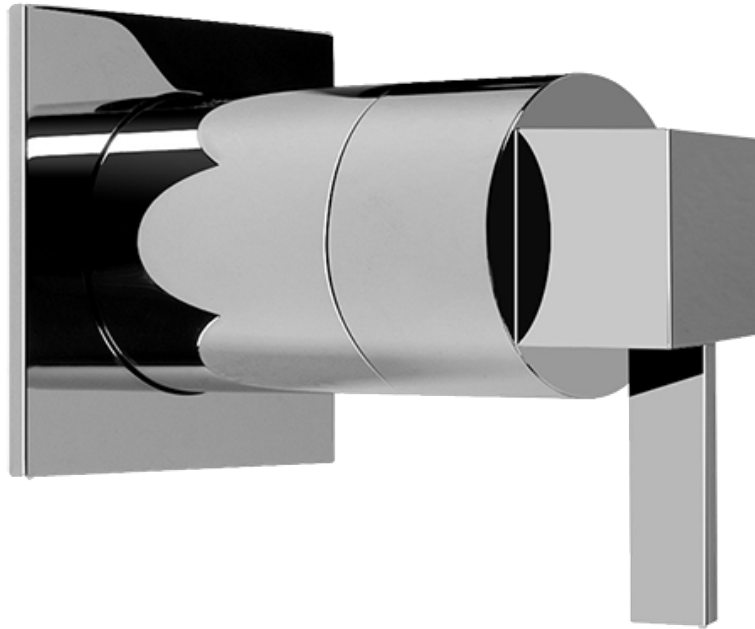

## Finishes

Polished  
Chrome

Steelnox®  
(Satin Nickel)

SHOWER  
Qubic Tre SOLID Trim Plate  
w/Handle  
**G-8041-LM39S-T**

---

**GRAFF**<sup>®</sup>

## Information

- 3/4" universal inlets/outlets with female threads
- Supplied with protective plastic cover

## Finishes

Polished  
Chrome

Steelnix®  
(Satin Nickel)

SHOWER  
Qubic Tre SOLID Trim Plate  
w/Handle  
**G-8095-LM39S-T**

---

**GRAFF®**

### Information

- Single metal handle
- Decorative trim plate
- Use with G-8070 or G-8075 thermostatic stop/volume control rough valve
- To complete package, you must order rough valve
- ADA