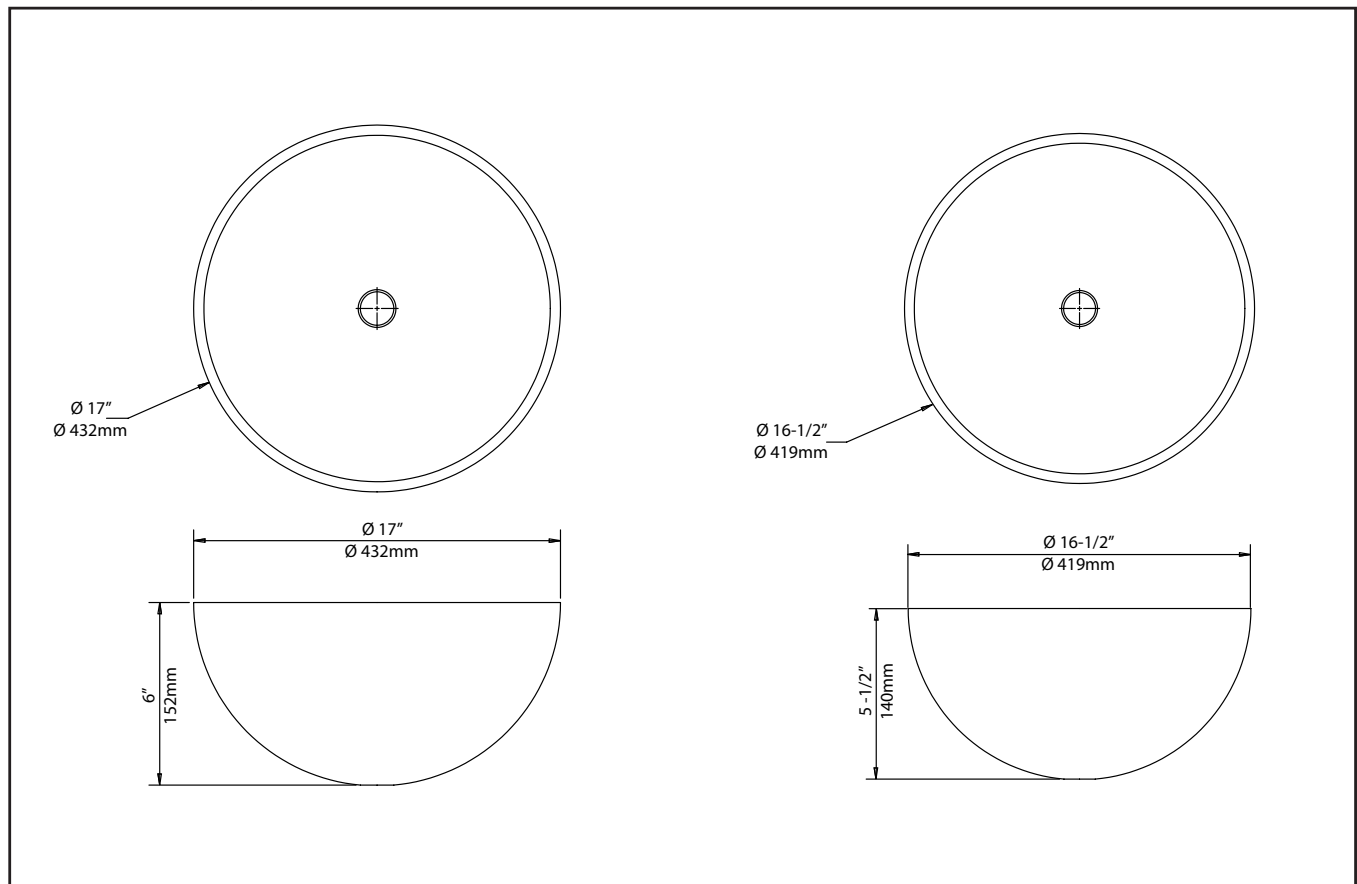

Multi-Color Series

Glass Vessel Bathroom Sink

Kräus®

SPECIFICATION SHEET

19 mm Thickness
Dimension: 17" x 6"

Venus / GV-571-19mm
Luna / GV-650-19mm
Mercury / GV-680-19mm
Magma / GV-681-19mm
Triton / GV-690-19mm
Orion / GV-691-19mm
Charon / GV-692-19mm
Iris / GV-693-19mm
Prometheus / GV-694-19mm
Bastet / GV-695-19mm

12 mm Thickness
Dimension: 16 1/2" x 5 1/2"

Irruption Red / GV-200
Irruption Blue / GV-204
Callisto / GV-570
Copper Illusion / GV-580
Ares / GV-651
Saturn / GV-682
Jupiter / GV-683
Pluto / GV-684
Lava / GV-710

Material
Tempered Glass

Installation Type
Vessel

Bowl Shape
Round

Drain
Type: W/O Overflow
Drain Hole Size: 1 3/4"
Mounting Ring
(Required but not included)

Optional Accessories
Pop-Up Drain: PU-10/PU-15
Grid Drains: PU-12
P-Traps: PT-50

Kraus Limited Lifetime Warranty: See website for details www.kraususa.com

1.800.775.0703 / customerservice@kraususa.com