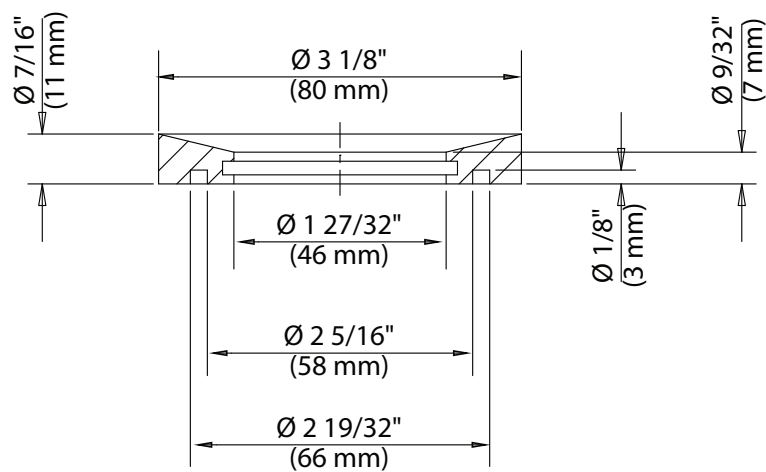

MR-1

Mounting Ring

Kräus®

SPECIFICATION SHEET

Finish

- Chrome
- Gold
- Satin Nickel
- Oil Rubbed Bronze

Material

Brass

Features

- Solid Brass Construction
- Designed to Work w/ Above-Counter Vessel Sinks w/o Overflow
- Fits Standard Drain Assembly w/o Overflow

Kraus Limited Lifetime Warranty: See website for details www.kraususa.com

1.800.775.0703 / customerservice@kraususa.com

REV. August 18, 2016