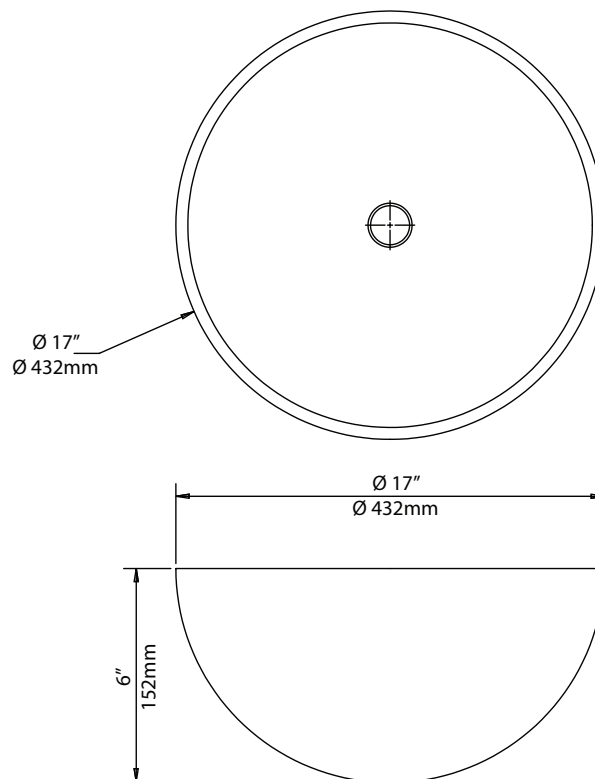

Nature Series

Glass Vessel Bathroom Sink

Kräus®

SPECIFICATION SHEET

Thickness:

19mm

Material

Tempered Glass

Dimensions

17" x 6"

Models:

Midas / GV-390-19mm
Nei / GV-391-19mm
Blaze / GV-392-19mm
Nix / GV-393-19mm
Titania / GV-394-19mm
Terra / GV-395-19mm
Dryad / GV-396-19mm
Kratos / GV-397-19mm
Gaia / GV-398-19mm
Ladon / GV-399-19mm

Installation Type

Vessel

Optional Accessories

Pop-Up Drain: PU-10/PU-15
Grid Drains: PU-12
P-Traps: PT-50

Bowl Shape

Round

Drain

Type: W/O Overflow
Drain Hole Size: 1 3/4"
Mounting Ring
(Required but not included)

Kraus Limited Lifetime Warranty: See website for details www.kraususa.com

1.800.775.0703 / customerservice@kraususa.com