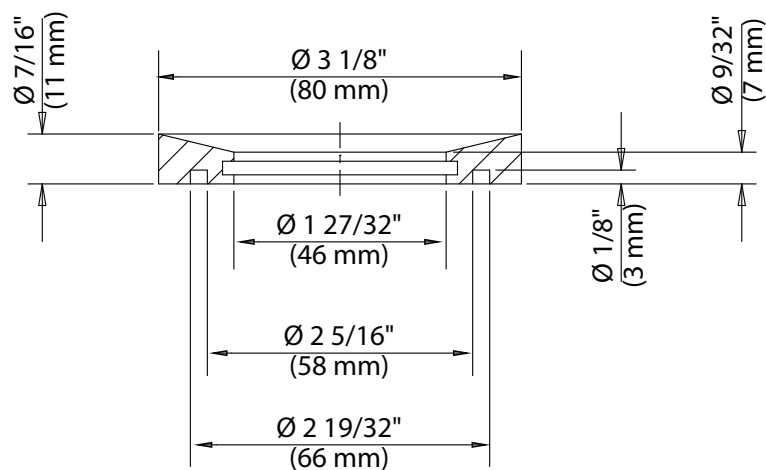

MR-1

Mounting Ring

Kräus®

SPECIFICATION SHEET

Finish

- Chrome
- Gold
- Satin Nickel
- Oil Rubbed Bronze

Material

Brass

Features

- Solid Brass Construction
- Designed to Work w/ Above-Counter Vessel Sinks w/o Overflow
- Fits Standard Drain Assembly w/o Overflow

Kraus Limited Lifetime Warranty: See website for details www.kraususa.com

1.800.775.0703 / customerservice@kraususa.com

REV. August 18, 2016