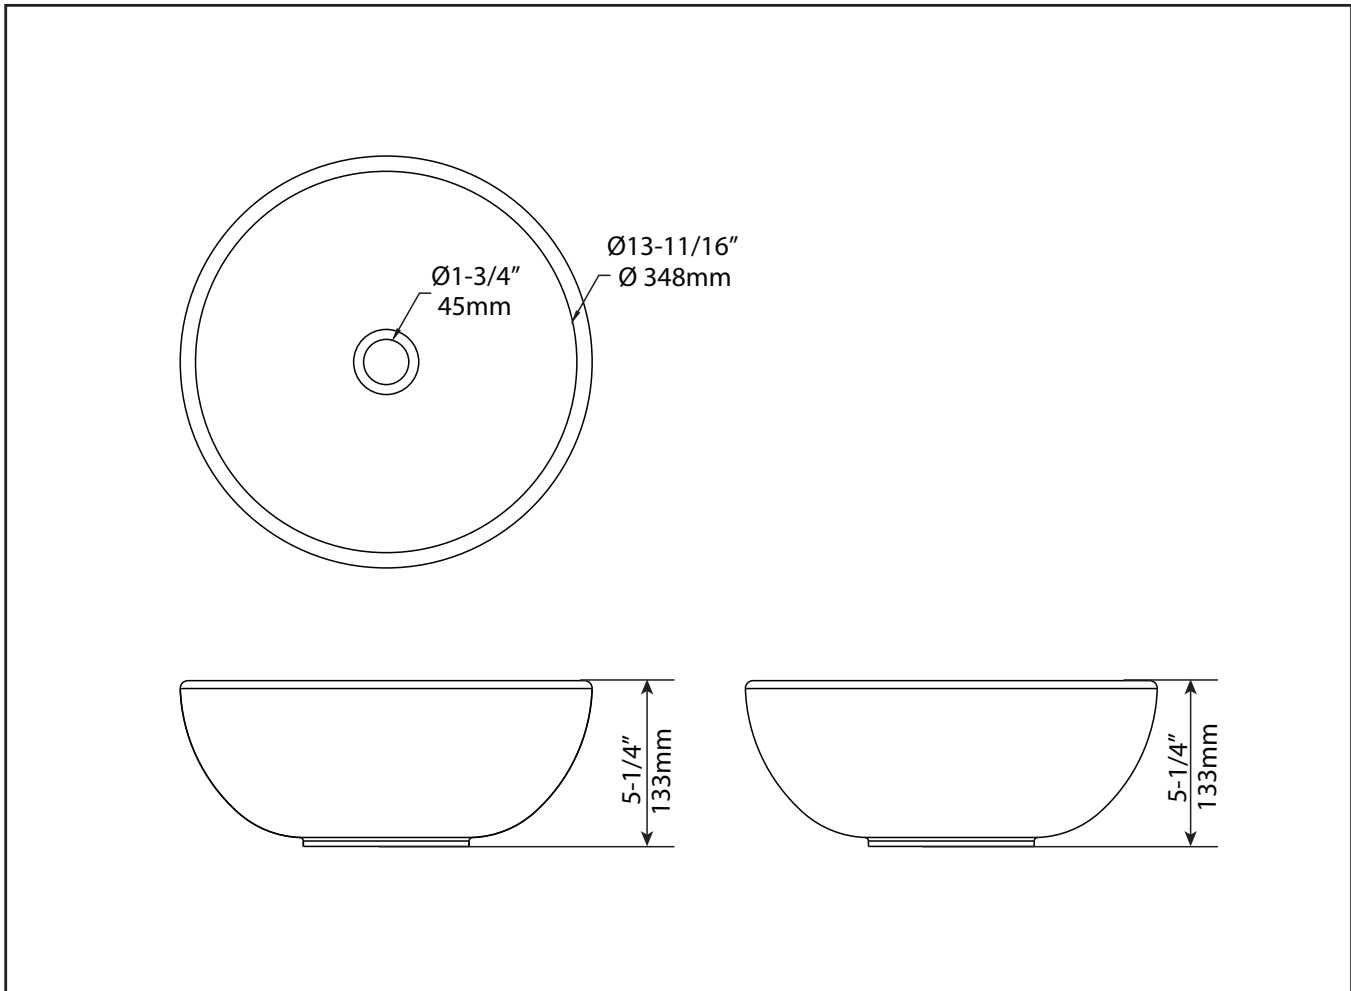

Elavo™ / KCV-341

White Ceramic Small Round Vessel Bathroom Sink

Kräus®

SPECIFICATION SHEET

Material

Vitreous China

Installation Type

Vessel

Bowl Shape

Round

Drain

Type: W/O Overflow

Drain Hole Size: 1 3/4"

Dimensions

13 11/16" x 5 1/4"

Optional Accessories

Pop-Up Drain: PU-10/PU-15

Grid Drains: PU-12

P-Traps: PT-50

Kraus Limited Lifetime Warranty: See website for details www.kraususa.com

1.800.775.0703 / customerservice@kraususa.com