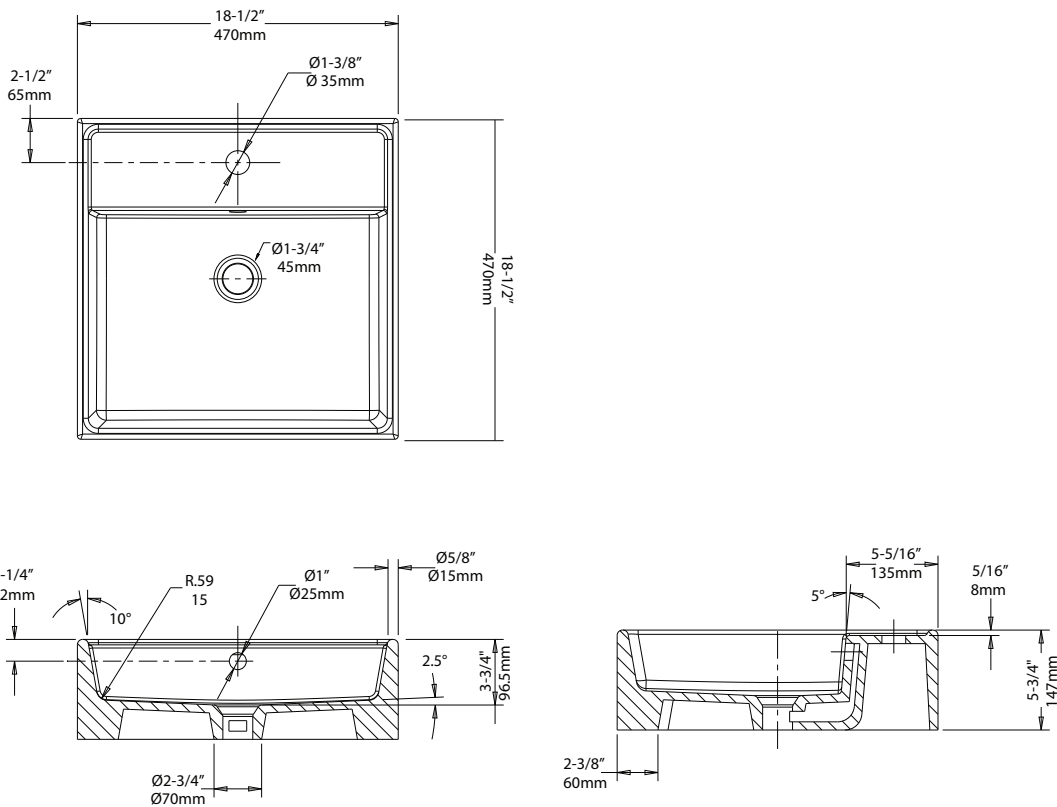

KCV-150

White Square Ceramic Bathroom Sink

Kräus®

SPECIFICATION SHEET

Material

Vitreous China

Installation Type

Vessel

Bowl Shape

Square

Drain

Type: W/ Overflow

Drain Hole Size: 1 3/4"

Dimensions

18 1/2" x 18 1/2" x 5 3/4"

Optional Accessories

Pop-Up Drain: PU-11/PU-16

P-Traps: PT-50

Kraus Limited Lifetime Warranty: See website for details www.kraususa.com

1.800.775.0703 / customerservice@kraususa.com