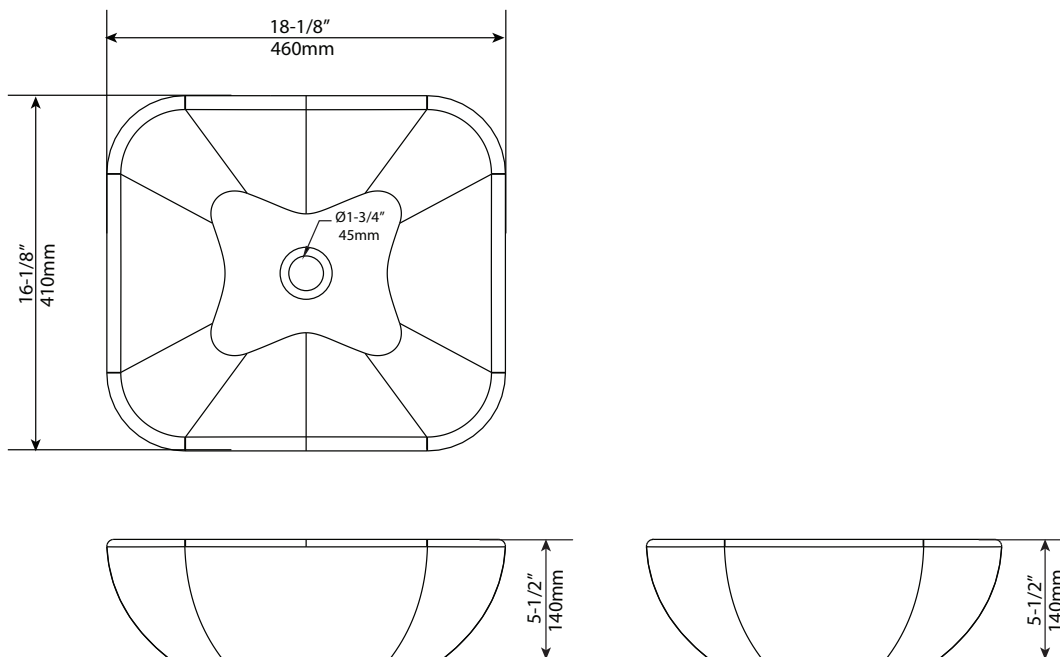

Elavo™ / KCV-127

White Ceramic Soft Square Vessel Bathroom Sink

Kräus®

SPECIFICATION SHEET

Material

Vitreous China

Installation Type

Vessel

Bowl Shape

Square

Drain

Type: W/O Overflow

Drain Hole Size: 1 3/4"

Dimensions

18 1/8" x 16 1/8" x 5 1/2"

Optional Accessories

Pop-Up Drain: PU-10/PU-15

Grid Drains: PU-12

P-Traps: PT-50

Kraus Limited Lifetime Warranty: See website for details www.kraususa.com

1.800.775.0703 / customerservice@kraususa.com