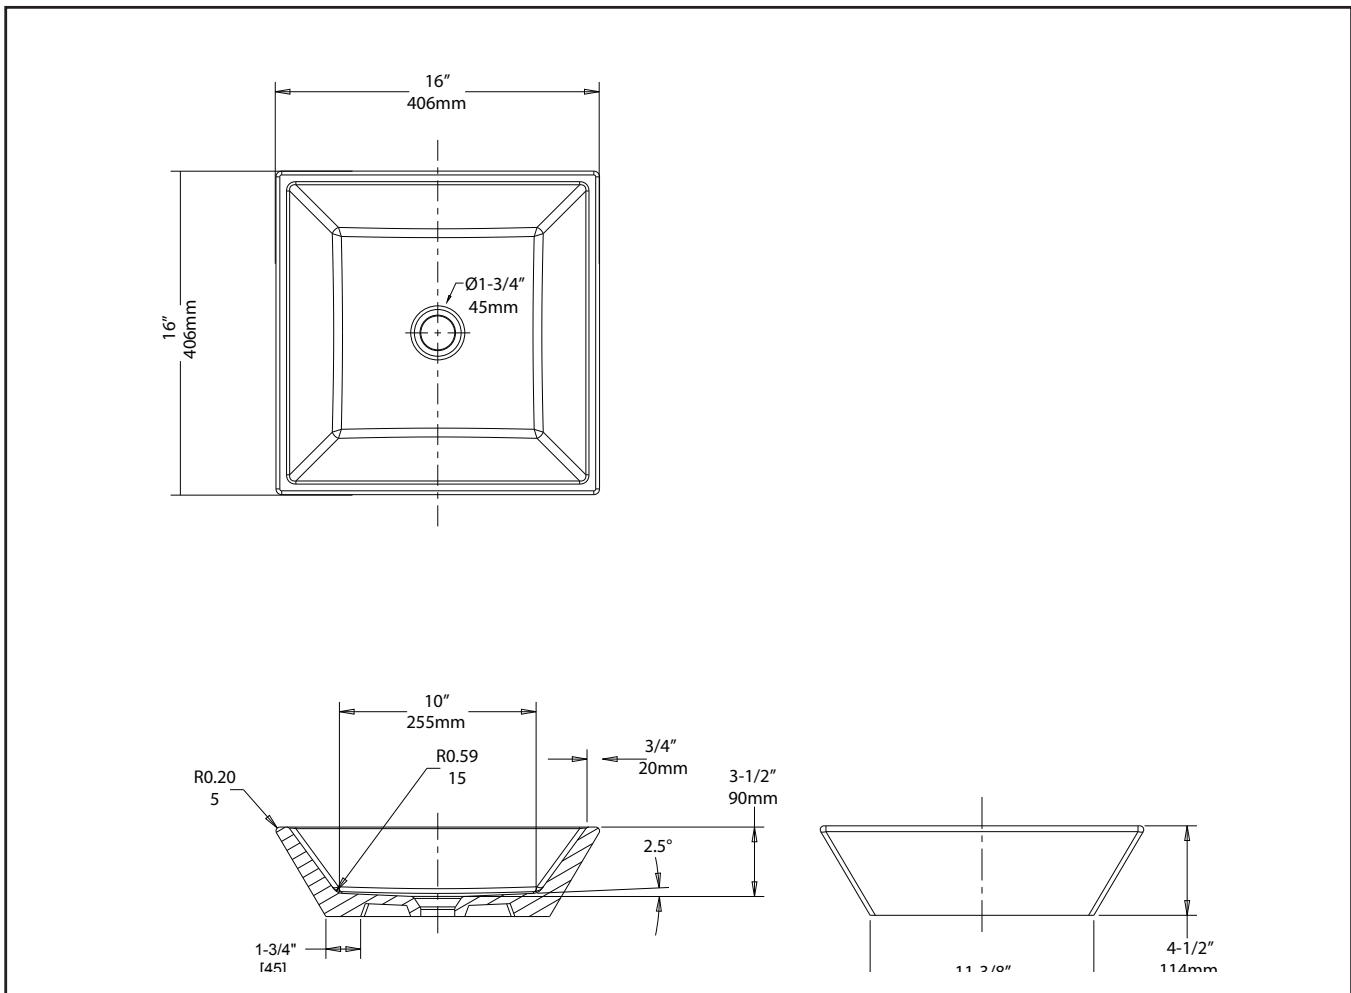

KCV-125

White Square Ceramic Bathroom Sink

Kräus®

SPECIFICATION SHEET

Material

Vitreous China

Installation Type

Vessel

Bowl Shape

Square

Drain

Type: W/O Overflow

Drain Hole Size: 1 3/4"

Dimensions

16" x 16" x 4 1/2"

Optional Accessories

Pop-Up Drain: PU-10/PU-15

Grid Drains: PU-12

P-Traps: PT-50

Kraus Limited Lifetime Warranty: See website for details www.kraususa.com

1.800.775.0703 / customerservice@kraususa.com