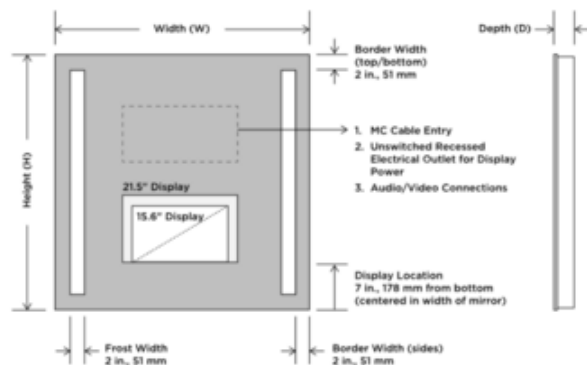

**BRAND** Electric Mirror

**DESCRIPTION**

The Fusion Lighted Mirror with TV is designed to maximize direct illumination. Ideal for precision tasks such as makeup application and shaving. White powder coated chassis for finished side view. Choice of 15.6 or 21.5 inch LED HDTV with HDMI, RF and component connections. Integrated speakers for high quality stereo sound. Electric Mirror's Spectrum Mirror TVs are best suited for bathrooms that are not overly bright. When the TV is off, the screen area is camouflaged, leaving only a light gray rectangle where the TV is located. Stereo speakers and waterproof remote included. Note: Not all options available with 21 inch tv. Note: The Fusion TV mirror must be installed in the W x H (width x height) orientation as listed; it cannot be installed in any other direction.

Shown in: Mirror

<b>SHADE COLOR</b>	Mirror
<b>BODY FINISH</b>	N/A
<b>WATTAGE</b>	68W
<b>DIMMER</b>	Standard 120V
<b>DIMENSIONS</b>	30"W x 42"H x 2"D
<b>LED MODULE INCLUDED</b>	
<b>LAMP</b>	1 x LED/68W/120V LED

*Technical Information*

<b>LUMINOUS FLUX</b>	6240 lumens
<b>LUMENS/WATT</b>	91.76
<b>LAMP COLOR</b>	3000 K
<b>COLOR RENDERING</b>	90 CRI

**ITEM NUMBER** EMR1202434

**Dimensions**

- 30"W x 42"H x 1.75"D  
(762mm x 1067mm x 44mm)

---

- 36"W x 42"H x 1.75"D  
(914mm x 1067mm x 44mm)

---

- 48"W x 42"H x 1.75"D  
(1219mm x 1067mm x 44mm)

---

- 60"W x 42"H x 1.75"D  
(1524mm x 1067mm x 44mm)

COMPANY	PROJECT	FIXTURE TYPE	APPROVED BY	DATE