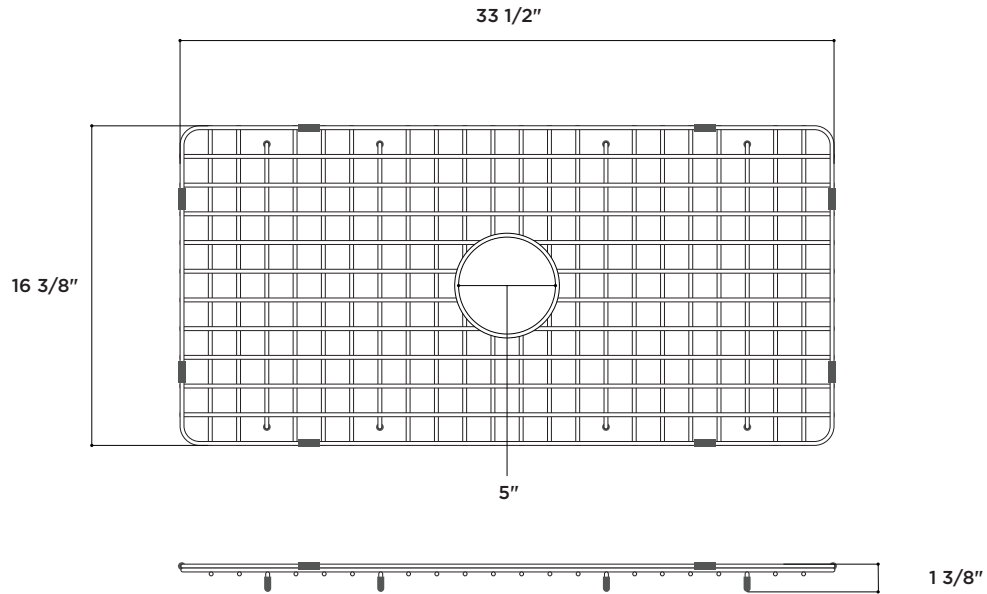

..... MADE IN ITALY

Stainless Steel Sink Grid SSG-LTW3619

compatible with Latoscana LTW3619 36" Fireclay Sink

FEATURES

- stainless steel
- 5" drain opening

DIMENSIONS

size	width	length	height	sink width
SSG-LTW3619	33 1/2"	16 3/8"	1 3/8"	36"
<i>also available in sizes compatible with 27" and 30" sinks</i>				