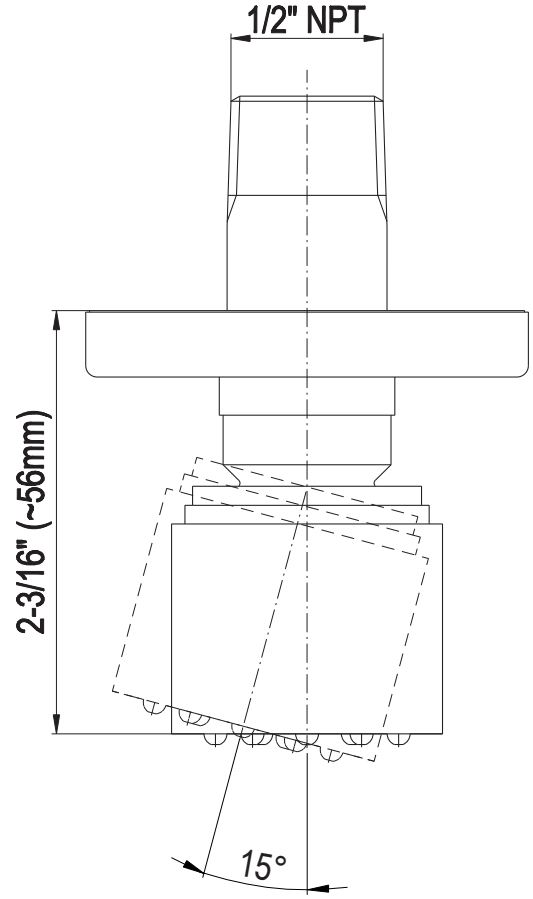

SHOWER
Contemporary Square
Thermostatic Set w/Body Sprays
& Handshower (Rough & Trim)
GC1.222A-LM38S

GRAFF®

Information

- 8" Rain Showerhead with 12" Wall-Mounted Shower Arm
- Square Body Sprays w/Solid Brass Swivel Head (3 pieces)
- Handshower Set w/Wall Bracket
- 3/4" Thermostatic Valve
- Stop/Volume Control Valves (3 pieces)
- Flow rates: showerhead ≤ 1.8 max gpm, handshower ≤ 1.5 max gpm, body sprays ≤ 1.5 max gpm each
- Optional Extension Kit

www.graff-designs.com | phone: 800-954-4723

SHOWER
Square body Spray with Solid
Brass Swivel Head
G-8490

GRAFF®

Information

- 12 no-clog, easy-clean silicon jets
- Metal ball-joint allows for angle adjustment of body spray
- Brass wall escutcheon
- 1/2" NPT male thread inlet
- Body spray flow rate ≤ 1.5 max gpm

Finishes

Polished
Chrome

Steelnox®
(Satin Nickel)

Square Body Spray G-8490

SHOWER
Contemporary 12" Shower Arm
G-8530

GRAFF®

Information

- Includes arm and square flange
- 1/2" NPT male thread inlet
- For use with all showerheads (especially G-8438)