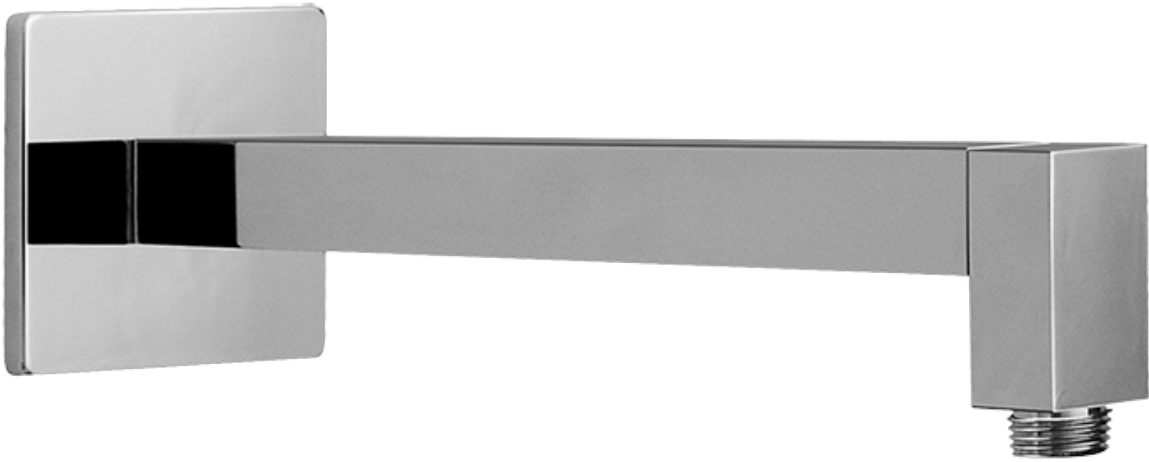

Finishes

Polished
Chrome

Steelnox®
(Satin Nickel)

SHOWER
Qubic SOLID Trim Plate w/Handle
G-8041-LM38S-T

GRAFF®

Information

- Single metal handle
- Decorative trim plate
- Use with G-8000 or G-8005 thermostatic rough valve
- To complete package, you must order rough valve
- ADA

Finishes

Polished
Chrome

Steelnox®
(Satin Nickel)

Square Body Spray G-8490

SHOWER
Contemporary 12" Shower Arm
G-8530

GRAFF®

Information

- Includes arm and square flange
- 1/2" NPT male thread inlet
- For use with all showerheads (especially G-8438)

Finishes

Polished
Chrome

Steelnox®
(Satin Nickel)

G-8530

SHOWER
59" Shower Hose
G-8605

GRAFF®

Information

- Brass spiral flexible hose with conical nut