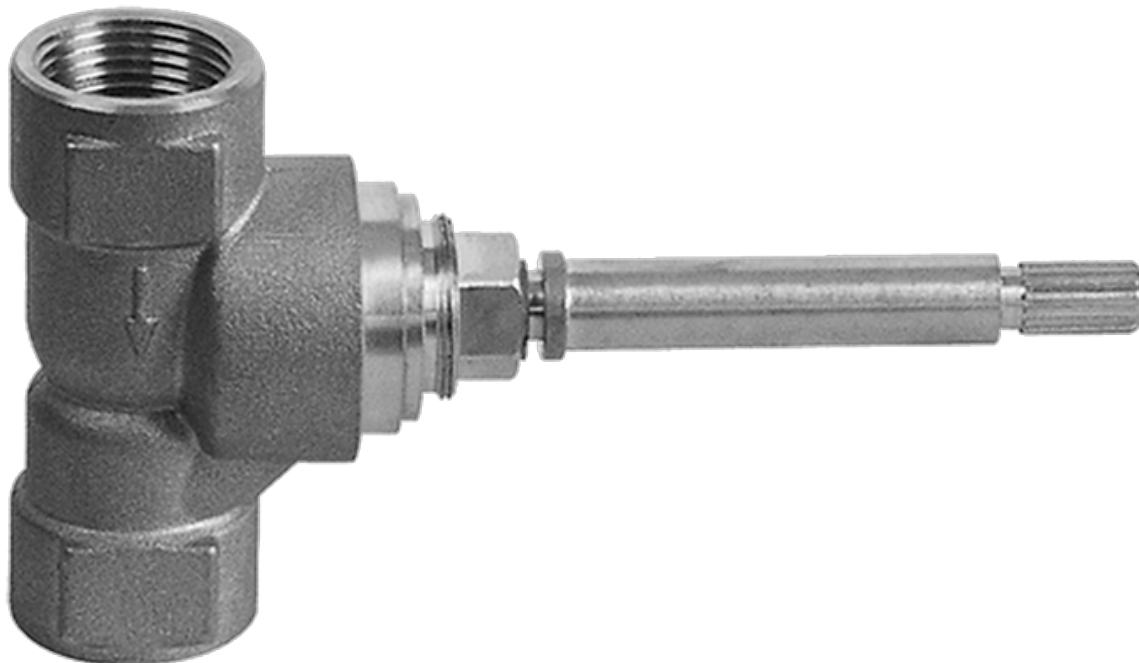

SHOWER
Contemporary Square
Thermostatic Set w/Body Sprays
& Handshower (Rough & Trim)
GC1.222A-LM38S

GRAFF®

Information

- 8" Rain Showerhead with 12" Wall-Mounted Shower Arm
- Square Body Sprays w/Solid Brass Swivel Head (3 pieces)
- Handshower Set w/Wall Bracket
- 3/4" Thermostatic Valve
- Stop/Volume Control Valves (3 pieces)
- Flow rates: showerhead ≤ 1.8 max gpm, handshower ≤ 1.5 max gpm, body sprays ≤ 1.5 max gpm each
- Optional Extension Kit

Finishes

Polished
Chrome

Steelnox®
(Satin Nickel)

SHOWER
Qubic SOLID Trim Plate w/Handle
G-8041-LM38S-T

GRAFF®

Information

- Single metal handle
- Decorative trim plate
- Use with G-8000 or G-8005 thermostatic rough valve
- To complete package, you must order rough valve
- ADA

Finishes

Polished
Chrome

Steelnox®
(Satin Nickel)

G-8041

SHOWER
Rough
G-8075

GRAFF®

Information

- 3/4" universal inlets/outlets with female threads
- Supplied with protective plastic cover

Finishes

Polished
Chrome

SteeInox®
(Satin Nickel)

SHOWER
Qubic SOLID Trim Plate w/Handle
G-8095-LM38S-T

GRAFF®

Information

- Single metal handle
- Decorative trim plate
- Use with G-8070 or G-8075 thermostatic stop/volume control rough valve
- To complete package, you must order rough valve
- ADA