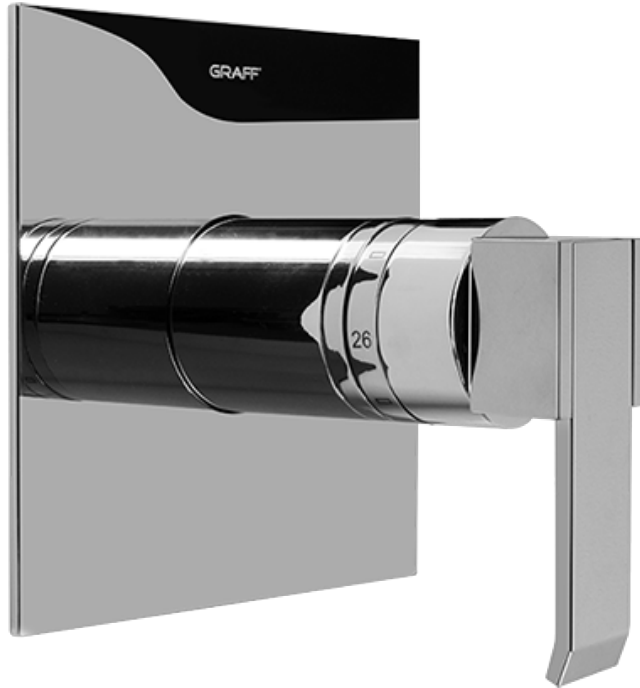

SHOWER
Contemporary Square
Thermostatic Set w/Body Sprays
& Handshower (Rough & Trim)
GC1.222A-LM38S

GRAFF®

Information

- 8" Rain Showerhead with 12" Wall-Mounted Shower Arm
- Square Body Sprays w/Solid Brass Swivel Head (3 pieces)
- Handshower Set w/Wall Bracket
- 3/4" Thermostatic Valve
- Stop/Volume Control Valves (3 pieces)
- Flow rates: showerhead ≤ 1.8 max gpm, handshower ≤ 1.5 max gpm, body sprays ≤ 1.5 max gpm each
- Optional Extension Kit

SHOWER
Rough
G-8005

GRAFF®

Information

- 18.4 gpm @ 60 psi
- 3/4" universal inlets/outlets with female threads
- Built-in service stops
- Complete serviceability from front of all units
- Supplied with protective plastic cover
- Thermostatic valve uses a paraffin wax cartridge

Finishes

Polished
Chrome

Steelnox®
(Satin Nickel)

SHOWER
Qubic SOLID Trim Plate w/Handle
G-8041-LM38S-T

GRAFF®

Information

- Single metal handle
- Decorative trim plate
- Use with G-8000 or G-8005 thermostatic rough valve
- To complete package, you must order rough valve
- ADA

Finishes

Polished
Chrome

SteeInox®
(Satin Nickel)

SHOWER
Qubic SOLID Trim Plate w/Handle
G-8095-LM38S-T

GRAFF®

Information

- Single metal handle
- Decorative trim plate
- Use with G-8070 or G-8075 thermostatic stop/volume control rough valve
- To complete package, you must order rough valve
- ADA