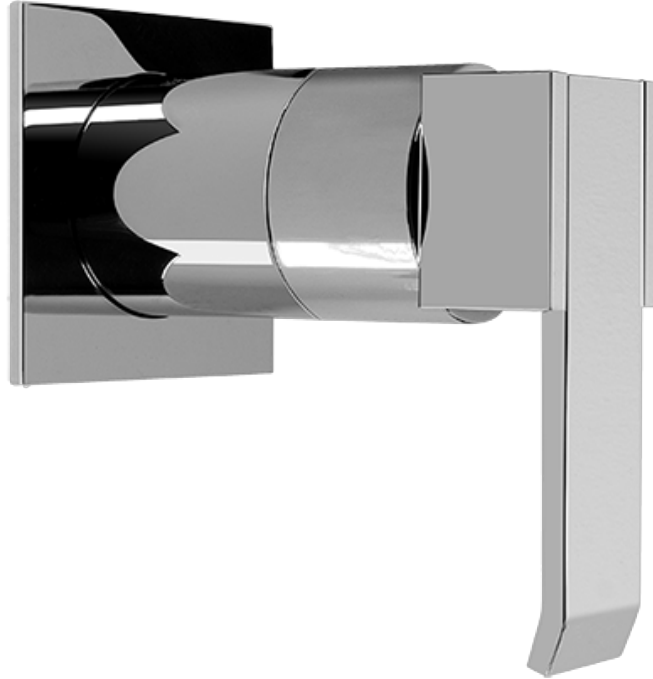

SHOWER
Contemporary Square
Thermostatic Set w/Body Sprays
& Handshower (Rough & Trim)
GC1.222A-LM38S

GRAFF®

Information

- 8" Rain Showerhead with 12" Wall-Mounted Shower Arm
- Square Body Sprays w/Solid Brass Swivel Head (3 pieces)
- Handshower Set w/Wall Bracket
- 3/4" Thermostatic Valve
- Stop/Volume Control Valves (3 pieces)
- Flow rates: showerhead ≤ 1.8 max gpm, handshower ≤ 1.5 max gpm, body sprays ≤ 1.5 max gpm each
- Optional Extension Kit

Finishes

Polished
Chrome

Steelnox®
(Satin Nickel)

SHOWER
Qubic SOLID Trim Plate w/Handle
G-8041-LM38S-T

GRAFF®

Information

- Single metal handle
- Decorative trim plate
- Use with G-8000 or G-8005 thermostatic rough valve
- To complete package, you must order rough valve
- ADA

Finishes

Polished
Chrome

SteeInox®
(Satin Nickel)

SHOWER
Qubic SOLID Trim Plate w/Handle
G-8095-LM38S-T

GRAFF®

Information

- Single metal handle
- Decorative trim plate
- Use with G-8070 or G-8075 thermostatic stop/volume control rough valve
- To complete package, you must order rough valve
- ADA

Finishes

Polished
Chrome

Steelnox®
(Satin Nickel)

G-8095-LM38S-T

Qubic Collection

Stop/Volume Control Valve Trim with Handle

GRAFF[®]
CUTTING EDGE DESIGN

Product Features