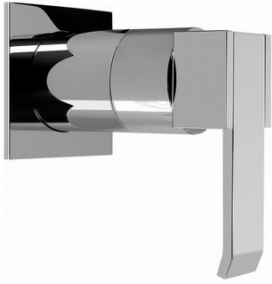

Finishes

Polished
Chrome

Steelnox®
(Satin Nickel)

SHOWER
Qubic SOLID Trim Plate w/Handle
G-8041-LM38S-T

GRAFF®

Information

- Single metal handle
- Decorative trim plate
- Use with G-8000 or G-8005 thermostatic rough valve
- To complete package, you must order rough valve
- ADA

Finishes

Polished
Chrome

SteeInox®
(Satin Nickel)

SHOWER
Qubic SOLID Trim Plate w/Handle
G-8095-LM38S-T

GRAFF®

Information

- Single metal handle
- Decorative trim plate
- Use with G-8070 or G-8075 thermostatic stop/volume control rough valve
- To complete package, you must order rough valve
- ADA

Finishes

Polished
Chrome

Steelnox®
(Satin Nickel)

G-8095-LM38S-T

Qubic Collection

Stop/Volume Control Valve Trim with Handle

GRAFF[®]
CUTTING EDGE DESIGN

Product Features

- Single metal handle and decorative trim plate
- Use with G-8070 or G-8075 thermostatic stop/volume control rough valve

Available Finishes

- Polished Chrome
G-8095-LM38S-PC-T
- Polished Nickel
G-8095-LM38S-PN-T
- Steelnox[®]
G-8095-LM38S-SN-T
- Olive Bronze[™]
G-8095-LM38S-OB-T
- Architectural Black w/Chrome Accents
G-8095-LM38S-PC/BK-T