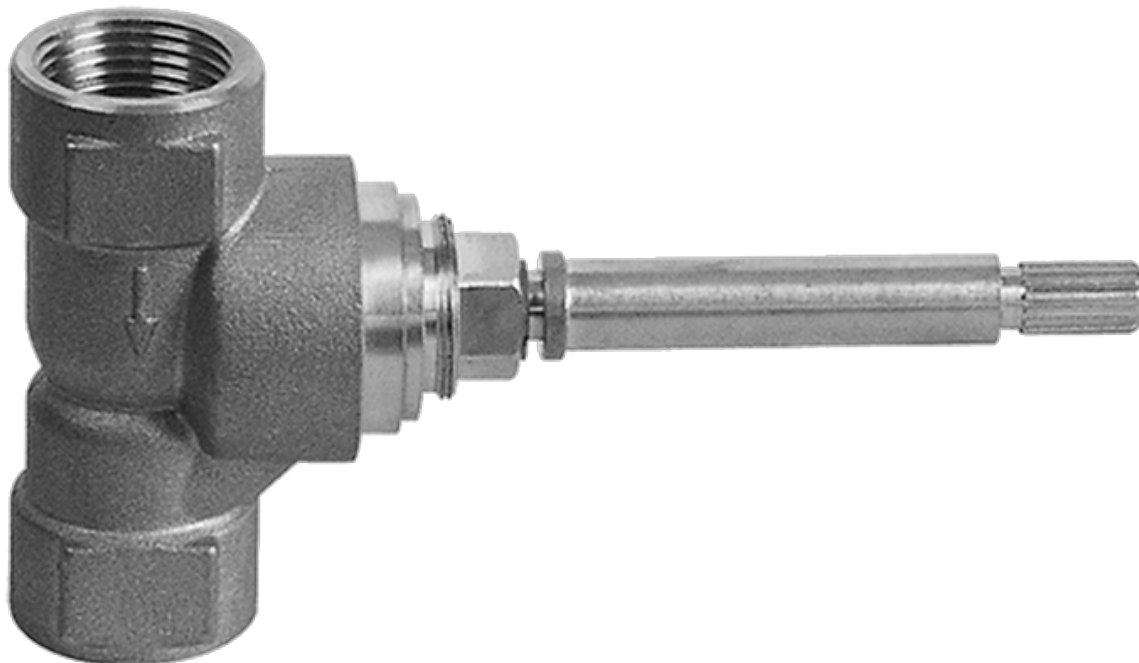

SHOWER
Rough
G-8075

GRAFF®

Information

- 3/4" universal inlets/outlets with female threads
- Supplied with protective plastic cover

Finishes