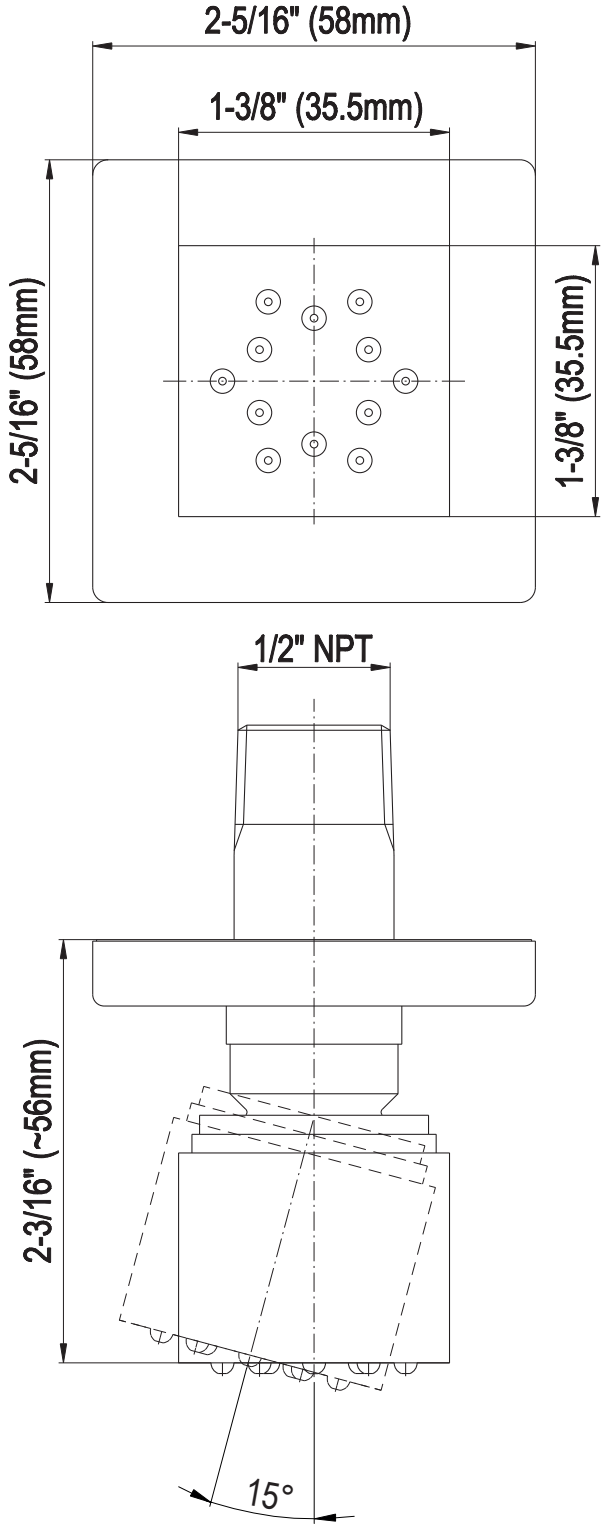

SHOWER
Contemporary Square
Thermostatic Set w/Body Sprays
& Handshower (Rough & Trim)
GC1.221A-LM40S

GRAFF®

Information

- 8" Rain Showerhead with 12" Ceiling-Mounted Shower Arm
- Square Body Sprays w/Solid Brass Swivel Head (3 pieces)
- Handshower Set w/Wall Bracket
- 3/4" Thermostatic Valve
- Stop/Volume Control Valves (3 pieces)
- Flow rates: showerhead \leq 1.8 max gpm, handshower \leq 1.5 max gpm, body sprays \leq 1.5 max gpm each
- Optional Extension Kit

SHOWER
Rough
G-8005

GRAFF®

Information

- 18.4 gpm @ 60 psi
- 3/4" universal inlets/outlets with female threads
- Built-in service stops
- Complete serviceability from front of all units
- Supplied with protective plastic cover
- Thermostatic valve uses a paraffin wax cartridge

Finishes

Polished
Chrome

Steelnox®
(Satin Nickel)

G-8095

SHOWER
8" Square Brass Showerhead
G-8438

GRAFF®

Information

- 1/4" thick
- 144 no-clog, easy-clean rubber spray nozzles
- Recommended use with ceiling shower arm
- Recommended for use at no more than 10 degrees tilt
- Showerhead flow rate ≤ 1.8 max gpm
- CALGreen

Finishes

Polished
Chrome

Steelnox®
(Satin Nickel)

Square Body Spray G-8490

SHOWER
Contemporary 12" Ceiling Shower
Arm
G-8542

GRAFF®

Information

- Includes arm and solid square flange
- 1/2" NPT male thread inlet
- For use with all showerheads