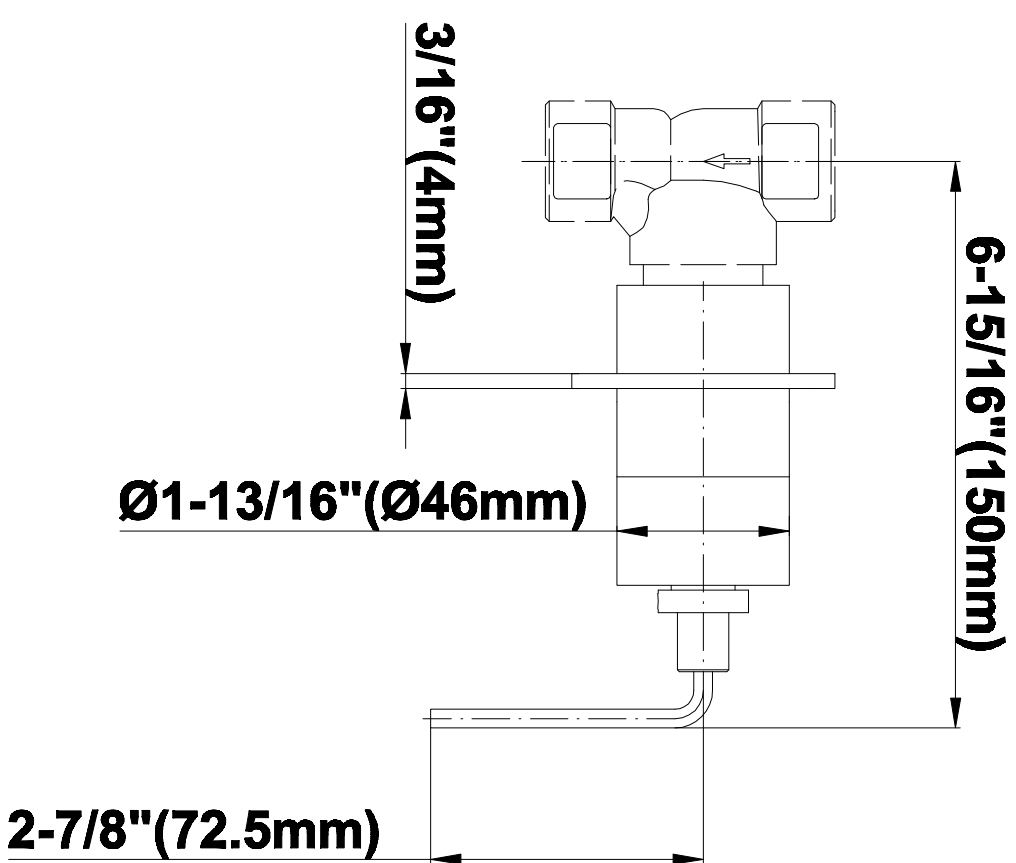

SHOWER
Contemporary Square
Thermostatic Set w/Body Sprays
& Handshower (Rough & Trim)
GC1.221A-LM40S

GRAFF®

Information

- 8" Rain Showerhead with 12" Ceiling-Mounted Shower Arm
- Square Body Sprays w/Solid Brass Swivel Head (3 pieces)
- Handshower Set w/Wall Bracket
- 3/4" Thermostatic Valve
- Stop/Volume Control Valves (3 pieces)
- Flow rates: showerhead \leq 1.8 max gpm, handshower \leq 1.5 max gpm, body sprays \leq 1.5 max gpm each
- Optional Extension Kit

SHOWER
Rough
G-8005

GRAFF®

Information

- 18.4 gpm @ 60 psi
- 3/4" universal inlets/outlets with female threads
- Built-in service stops
- Complete serviceability from front of all units
- Supplied with protective plastic cover
- Thermostatic valve uses a paraffin wax cartridge

Finishes

Polished
Chrome

Steelnox®
(Satin Nickel)

G-8095

SHOWER
8" Square Brass Showerhead
G-8438

GRAFF®

Information

- 1/4" thick
- 144 no-clog, easy-clean rubber spray nozzles
- Recommended use with ceiling shower arm
- Recommended for use at no more than 10 degrees tilt
- Showerhead flow rate ≤ 1.8 max gpm
- CALGreen

Finishes

Polished
Chrome

SteelInox®
(Satin Nickel)

G-8438

Aqua-Sense Collection
Contemporary 8" Square Showerhead

Product Features

- 1/4" thick
- 144 no-clog, easy-clean rubber spray nozzles
- Showerhead flow rate ≤ 1.8 max gpm