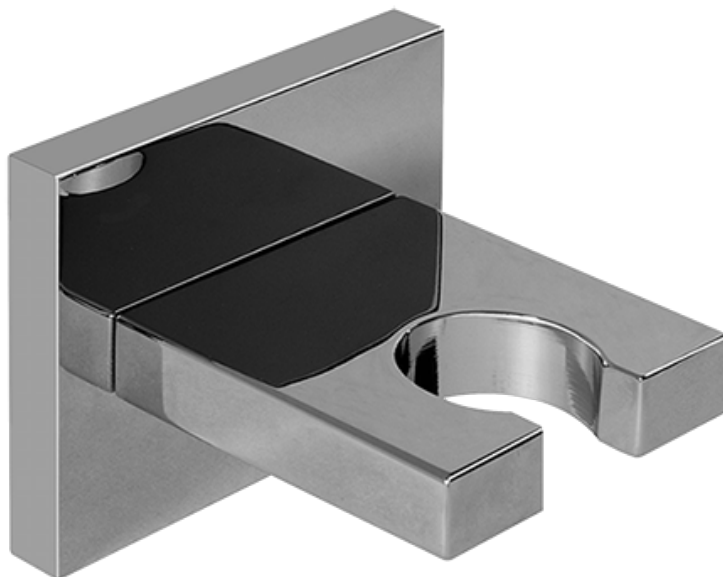

Finishes

Polished
Chrome

Steelnox®
(Satin Nickel)

SHOWER
Immersion SOLID Trim Plate
w/Handle
G-8041-LM40S-T

GRAFF®

Information

- Single metal handle
- Decorative trim plate
- Use with G-8000 or G-8005 thermostatic rough valve
- To complete package, you must order rough valve
- ADA

Finishes

Polished
Chrome

Steelnox®
(Satin Nickel)

Square Body Spray G-8490

SHOWER
Contemporary 12" Ceiling Shower
Arm
G-8542

GRAFF®

Information

- Includes arm and solid square flange
- 1/2" NPT male thread inlet
- For use with all showerheads

* Special order finish- call for availability

SHOWER
Contemporary Square Wall
Bracket for Handshower
G-8632

GRAFF[®]

Information

- Solid brass construction

Finishes

Polished
Chrome

Steelinox[®]
(Satin Nickel)

G-8632

Contemporary Square Wall Bracket for Handshower

Product Features

- Solid brass construction

Available Finishes

- Polished Chrome
G-8632-PC
- Steelnox[®]
G-8632-SN

Warranty

- Limited lifetime warranty