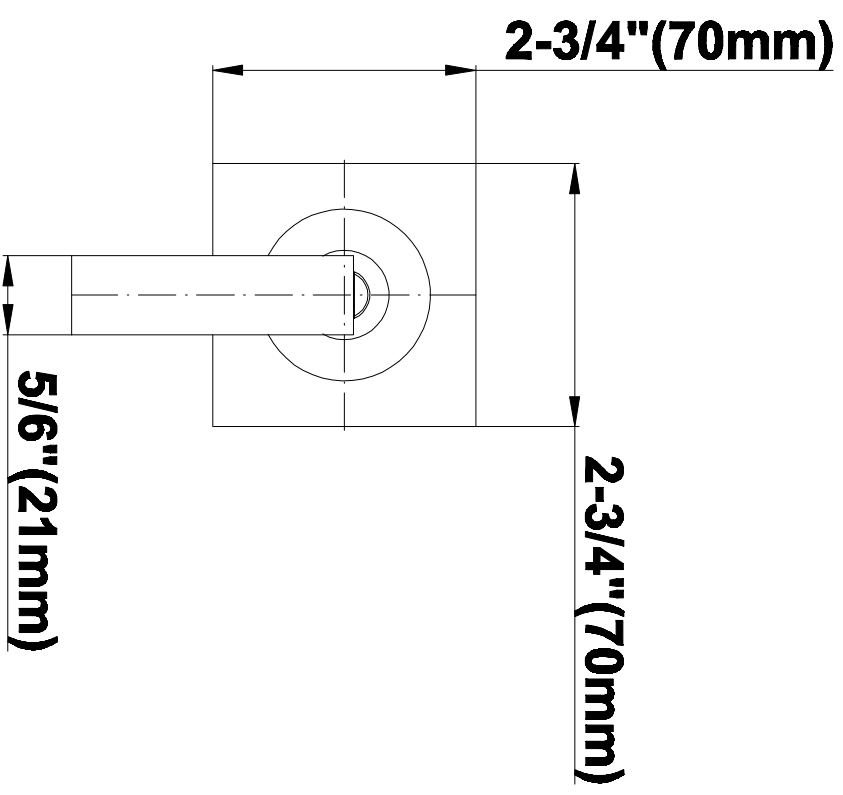

SHOWER
Contemporary Square
Thermostatic Set w/Body Sprays
& Handshower (Rough & Trim)
GC1.221A-LM40S

GRAFF®

Information

- 8" Rain Showerhead with 12" Ceiling-Mounted Shower Arm
- Square Body Sprays w/Solid Brass Swivel Head (3 pieces)
- Handshower Set w/Wall Bracket
- 3/4" Thermostatic Valve
- Stop/Volume Control Valves (3 pieces)
- Flow rates: showerhead \leq 1.8 max gpm, handshower \leq 1.5 max gpm, body sprays \leq 1.5 max gpm each
- Optional Extension Kit

Finishes

Polished
Chrome

Steelnix®
(Satin Nickel)

SHOWER
Immersion SOLID Trim Plate
w/Handle
G-8095-LM40S-T

GRAFF®

Information

- Single metal handle
- Decorative trim plate
- Use with G-8070 or G-8075 thermostatic stop/volume control rough valve
- To complete package, you must order rough valve
- ADA

Finishes

Polished
Chrome

Steelnox®
(Satin Nickel)

G-8095

SHOWER
8" Square Brass Showerhead
G-8438

GRAFF®

Information

- 1/4" thick
- 144 no-clog, easy-clean rubber spray nozzles
- Recommended use with ceiling shower arm
- Recommended for use at no more than 10 degrees tilt
- Showerhead flow rate ≤ 1.8 max gpm
- CALGreen

Finishes

Polished
Chrome

SteelInox®
(Satin Nickel)

G-8438

Aqua-Sense Collection
Contemporary 8" Square Showerhead

Product Features

- 1/4" thick
- 144 no-clog, easy-clean rubber spray nozzles
- Showerhead flow rate ≤ 1.8 max gpm