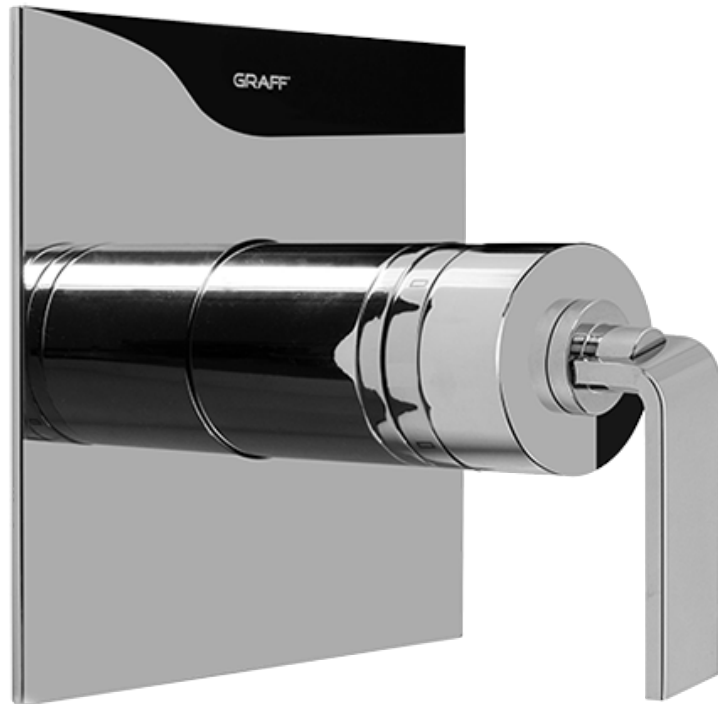

SHOWER
Contemporary Square
Thermostatic Set w/Body Sprays
& Handshower (Rough & Trim)
GC1.221A-LM40S

GRAFF®

Information

- 8" Rain Showerhead with 12" Ceiling-Mounted Shower Arm
- Square Body Sprays w/Solid Brass Swivel Head (3 pieces)
- Handshower Set w/Wall Bracket
- 3/4" Thermostatic Valve
- Stop/Volume Control Valves (3 pieces)
- Flow rates: showerhead \leq 1.8 max gpm, handshower \leq 1.5 max gpm, body sprays \leq 1.5 max gpm each
- Optional Extension Kit

SHOWER
Rough
G-8005

GRAFF®

Information

- 18.4 gpm @ 60 psi
- 3/4" universal inlets/outlets with female threads
- Built-in service stops
- Complete serviceability from front of all units
- Supplied with protective plastic cover
- Thermostatic valve uses a paraffin wax cartridge

Finishes

Polished
Chrome

Steelnox®
(Satin Nickel)

SHOWER
Immersion SOLID Trim Plate
w/Handle
G-8041-LM40S-T

GRAFF®

Information

- Single metal handle
- Decorative trim plate
- Use with G-8000 or G-8005 thermostatic rough valve
- To complete package, you must order rough valve
- ADA

Finishes

Polished
Chrome

Steelnix®
(Satin Nickel)

SHOWER
Immersion SOLID Trim Plate
w/Handle
G-8095-LM40S-T

GRAFF®

Information

- Single metal handle
- Decorative trim plate
- Use with G-8070 or G-8075 thermostatic stop/volume control rough valve
- To complete package, you must order rough valve
- ADA