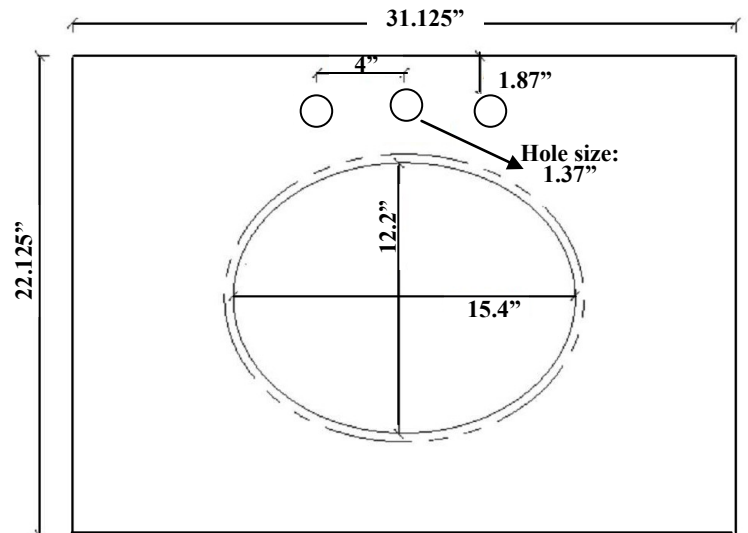

Countertop for a JSG Oceana Undermount

- Item# ASC-UST-BLK
- Hardware included for undermount installation
- Pre-drilled faucet holes for 8" faucet spread