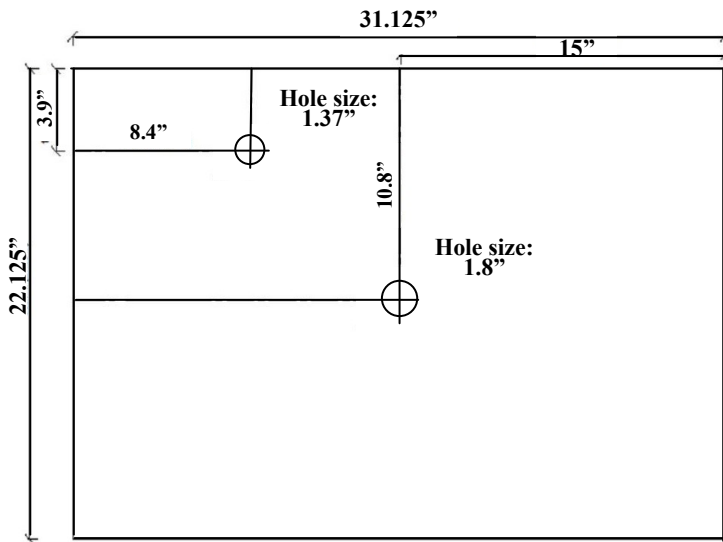

Ascetic Vanity Specifications

- Vanity item# ASC-VAN-xxx
- Vanity Height: 34" with 4" base extension
- Vanity Height: 30" with removal of 4" base

Ascetic Vanity Granite Top Options

Countertop for a JSG Oceana Vessel

- Item# ASC-VST-WHT or VCH-VST-BLK
- Pre-drilled faucet holes for deck-mounted faucet

Countertop for a JSG Oceana Undermount

- Item# ASC-UST-BLK
- Hardware included for undermount installation
- Pre-drilled faucet holes for 8" faucet spread

215 North 4th Street, Jeannette, PA 15644 ph:724.523.5567 fax:724.523.0123 www.jsgoceana.com

Made in the U.S.A.