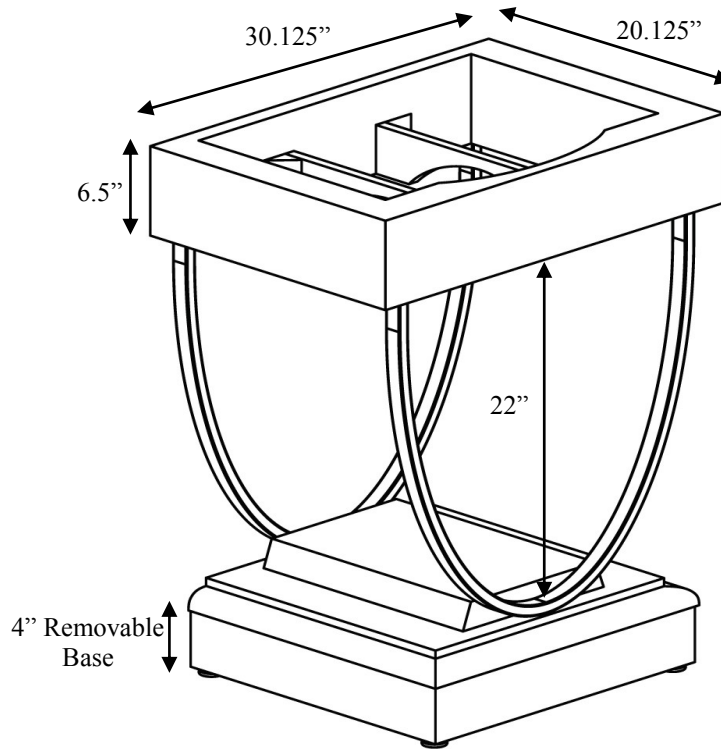

JSG Oceana Bathroom Vanities

Ascetic Vanity

- Includes White & Gray or Black Granite Top with predrilled holes for use with a JSG *Oceana* Vessel or Undermount installation
- Standing vanity features removable 4" base for optimum height
- High-Gloss Vanity & Base Finishes: White and Black
- Sink & faucet sold separately

Granite Top Available:
White/Gray Granite
Item# ASC-VST-WHT
(vessel only)

Black Granite
Item# VCH-xxx-BLK

Shown: ASC-VAN-BLK & ASC-VST-WHT
with 005-303-022 with 4" Base removed

White Option
ASC-VAN-WHT

215 North 4th Street, Jeannette, PA 15644 ph:724.523.5567 fax:724.523.0123 www.jsgoceana.com

Made in the U.S.A.

Ascetic Vanity Specifications

- Vanity item# ASC-VAN-xxx
- Vanity Height: 34" with 4" base extension
- Vanity Height: 30" with removal of 4" base

Ascetic Vanity Granite Top Options

Countertop for a JSG Oceana Vessel

- Item# ASC-VST-WHT or VCH-VST-BLK
- Pre-drilled faucet holes for deck-mounted faucet

Countertop for a JSG Oceana Undermount

- Item# ASC-UST-BLK
- Hardware included for undermount installation
- Pre-drilled faucet holes for 8" faucet spread