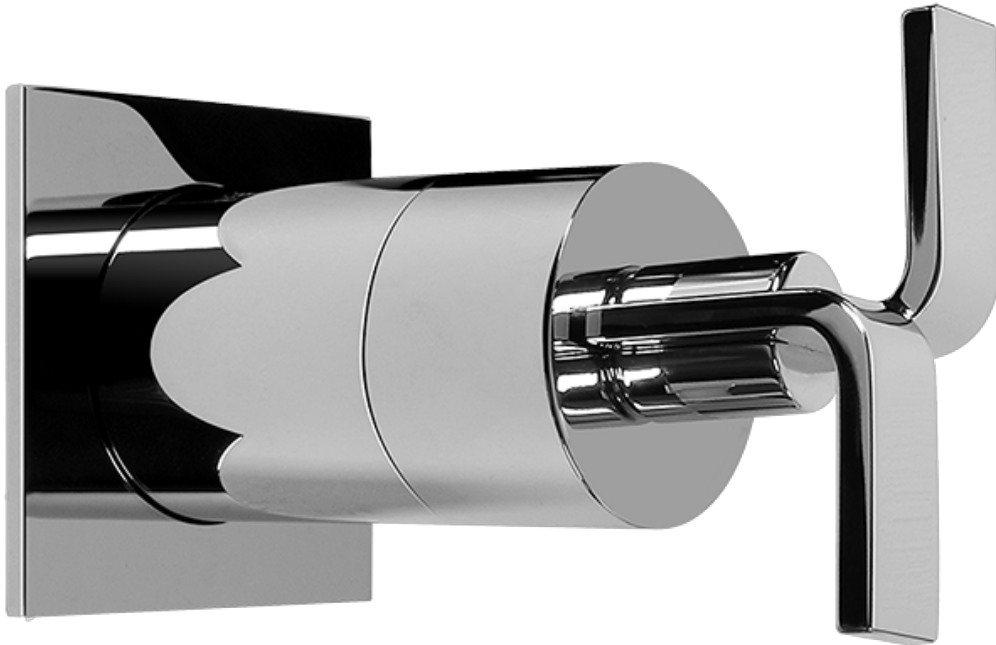

## Finishes

Polished  
Chrome

Steelnox®  
(Satin Nickel)

SHOWER  
Immersion SOLID Trim Plate  
w/Handle  
**G-8041-C9S-T**

**GRAFF®**

## Information

- 3/4" universal inlets/outlets with female threads
- Supplied with protective plastic cover

## Finishes

Polished  
Chrome

Steelnix®  
(Satin Nickel)

SHOWER  
Immersion SOLID Trim Plate  
w/Handle  
**G-8095-C9S-T**

---

**GRAFF®**

### Information

- Single metal handle
- Decorative trim plate
- Use with G-8070 or G-8075 thermostatic stop/volume control rough valve
- To complete package, you must order rough valve
- ADA