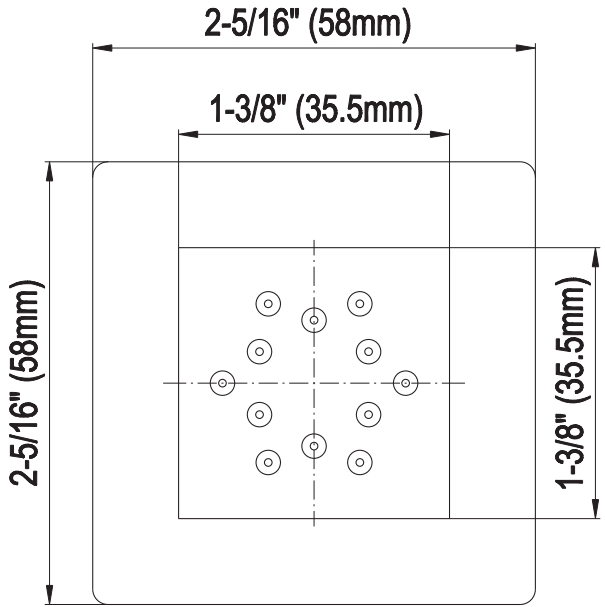

Square Body Spray G-8490