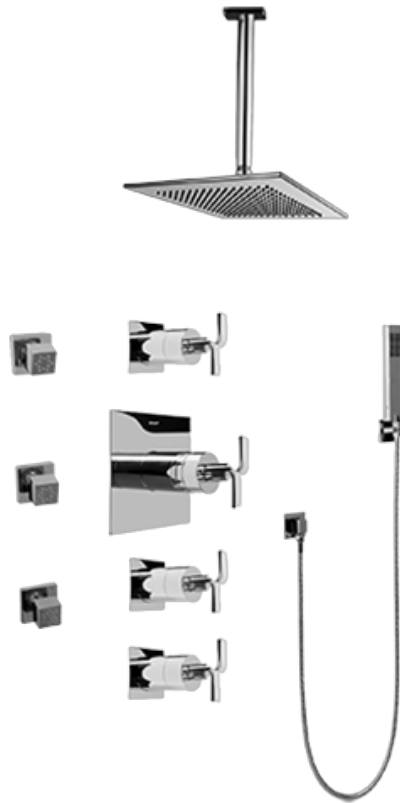

SHOWER  
Contemporary Square  
Thermostatic Set w/Body Sprays  
& Handshower (Rough & Trim)  
**GC1.221A-C9S**

---

**GRAFF®**

## Information

- 8" Rain Showerhead with 12" Ceiling-Mounted Shower Arm
- Square Body Sprays w/Solid Brass Swivel Head (3 pieces)
- Handshower Set w/Wall Bracket
- 3/4" Thermostatic Valve
- Stop/Volume Control Valves (3 pieces)
- Flow rates: showerhead  $\leq$  1.8 max gpm, handshower  $\leq$  1.5 max gpm, body sprays  $\leq$  1.5 max gpm each
- Optional Extension Kit