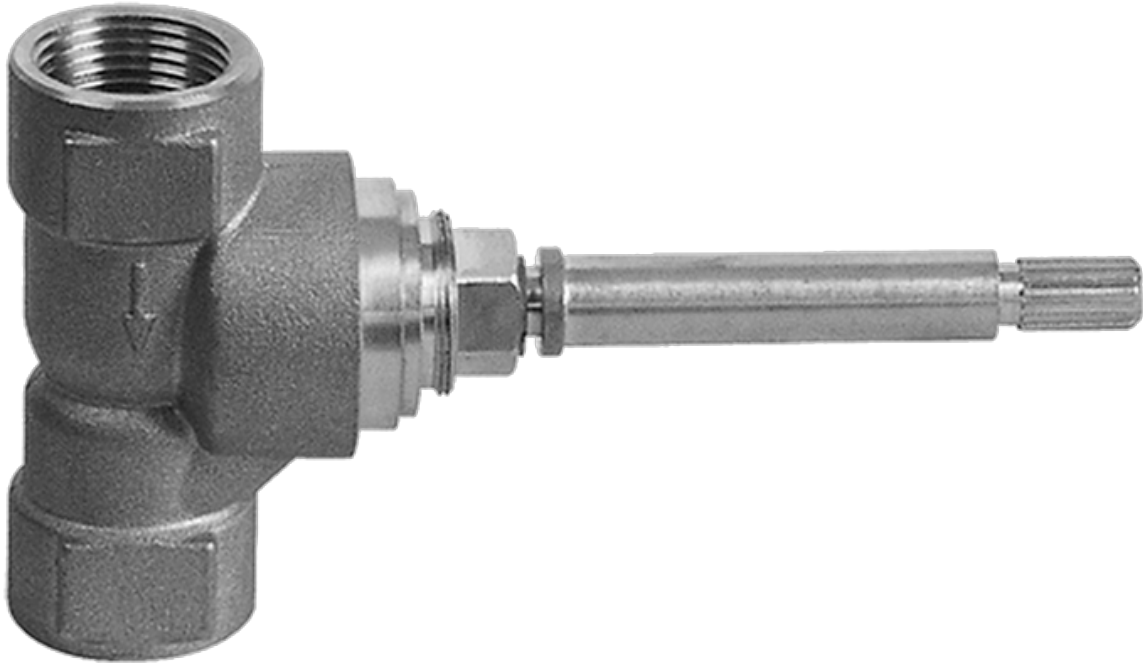

## Information

- 8" Rain Showerhead with 12" Ceiling-Mounted Shower Arm
- Square Body Sprays w/Solid Brass Swivel Head (3 pieces)
- Handshower Set w/Wall Bracket
- 3/4" Thermostatic Valve
- Stop/Volume Control Valves (3 pieces)
- Flow rates: showerhead  $\leq$  1.8 max gpm, handshower  $\leq$  1.5 max gpm, body sprays  $\leq$  1.5 max gpm each
- Optional Extension Kit

## Finishes

Polished  
Chrome

Steelnox®  
(Satin Nickel)

SHOWER  
Immersion SOLID Trim Plate  
w/Handle  
**G-8041-C9S-T**

**GRAFF®**

## Information

- Single metal handle
- Decorative trim plate
- Use with G-8000 or G-8005 thermostatic rough valve
- To complete package, you must order rough valve
- ADA

## Information

- 3/4" universal inlets/outlets with female threads
- Supplied with protective plastic cover