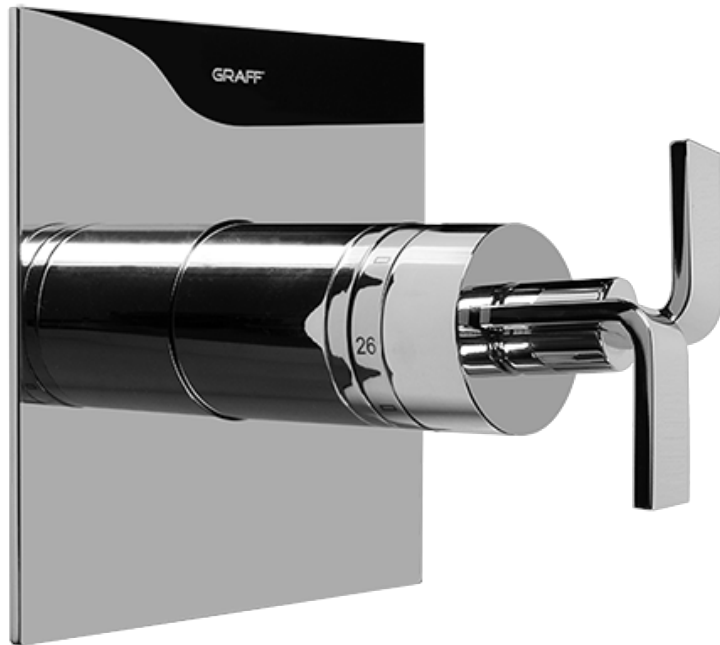

## Information

- 18.4 gpm @ 60 psi
- 3/4" universal inlets/outlets with female threads
- Built-in service stops
- Complete serviceability from front of all units
- Supplied with protective plastic cover
- Thermostatic valve uses a paraffin wax cartridge

## Finishes

Polished  
Chrome

Steelnox®  
(Satin Nickel)

SHOWER  
Immersion SOLID Trim Plate  
w/Handle  
**G-8041-C9S-T**

**GRAFF®**

## Information

- Single metal handle
- Decorative trim plate
- Use with G-8000 or G-8005 thermostatic rough valve
- To complete package, you must order rough valve
- ADA