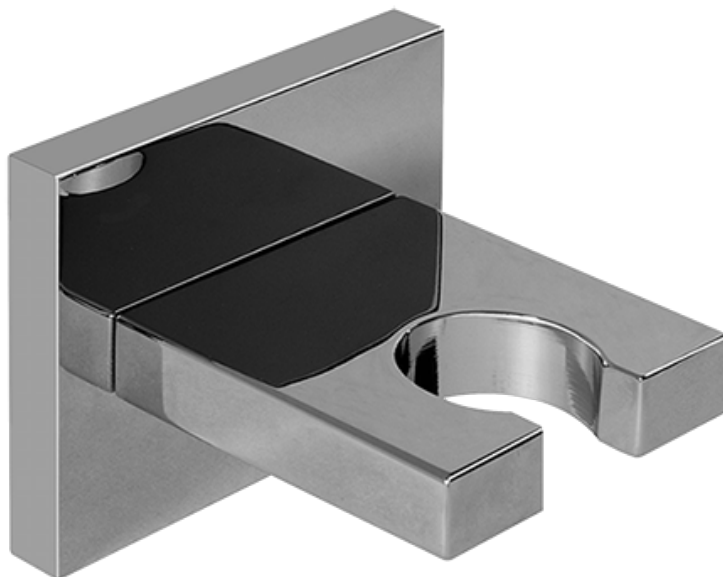

## Finishes

Polished  
Chrome

Steelnox®  
(Satin Nickel)

SHOWER  
Immersion SOLID Trim Plate  
w/Handle  
**G-8041-C9S-T**

**GRAFF®**

\* Special order finish- call for availability

SHOWER  
Contemporary Square Wall  
Bracket for Handshower  
**G-8632**

---

**GRAFF**<sup>®</sup>