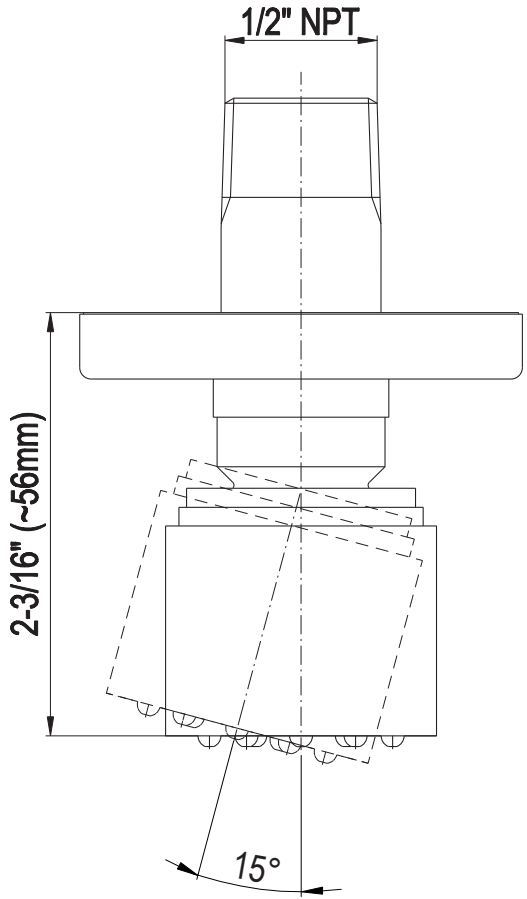

# Square Body Spray G-8490

SHOWER  
Contemporary 12" Ceiling Shower  
Arm  
**G-8542**

**GRAFF®**

**Information**

- Includes arm and solid square flange
- 1/2" NPT male thread inlet
- For use with all showerheads