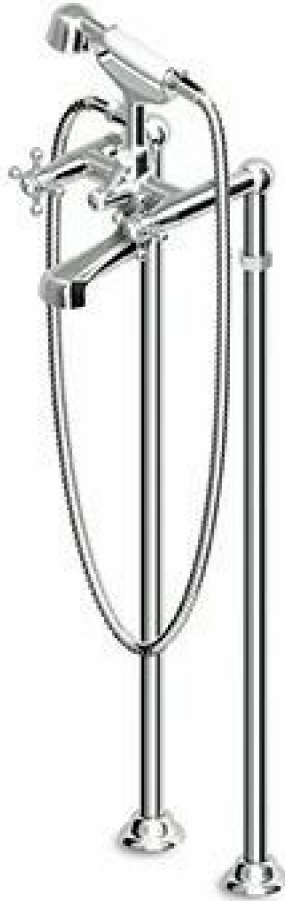

## AGORÀ

ZAG278

Free standing vasca-doccia. / Free standing bath-shower mixer.

Free standing vasca-doccia con deviatore, doccetta, flessibile da 1500mm.

Free standing bath-shower mixer with shower set and pillars.

### Finiture / Finishes

		C8		C40		C41
Cromo / Chrome	Nickel Lucido / Polished Nickel		Gold / Gold		Brushed Gold / Brushed Gold	

## AGORÀ

ZAG278

Disegno Complessivo / Overall Drawing

## AGORÀ

ZAG278

Pesi e Misure / Weights and Sizes

Peso ( Kg ) Weight ( lb )	9,56 ( Kg )	21,075976 ( lb )
Volume ( dc3 ) - ( in3 )	53,39 ( dc3 )	0,003258 ( in3 )
h ( mm ) - ( in )	215 ( mm )	8,4645715 ( in )
L1 ( mm ) - ( in )	260 ( mm )	10,236226 ( in )
L2 ( mm ) - ( in )	955 ( mm )	37,5984455 ( in )