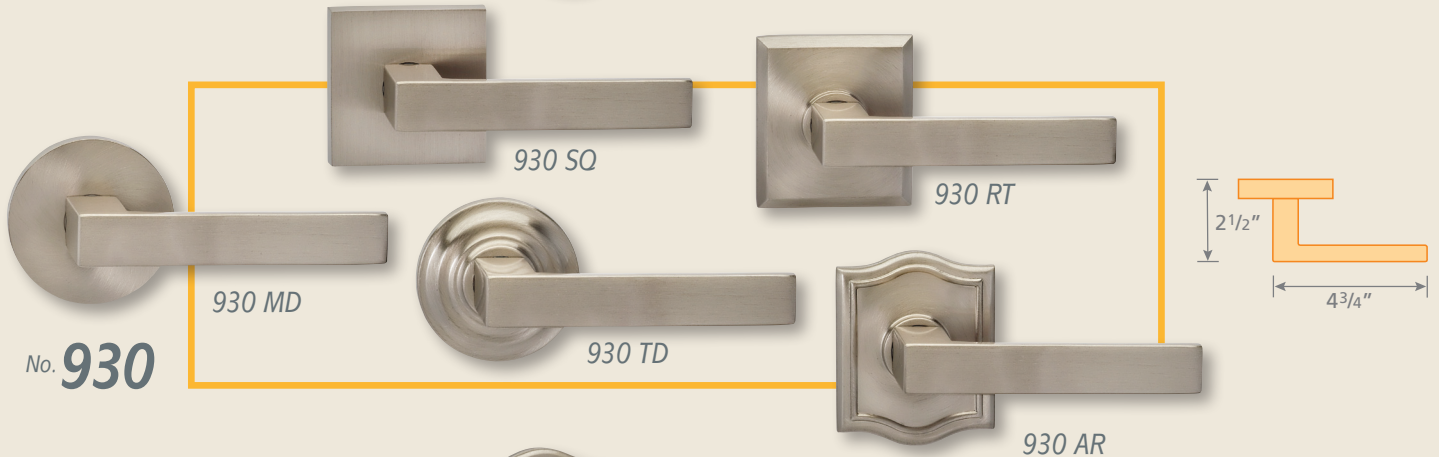

No. **925**

No. **930**

No. **935**

Finishes

US3, US4A*, US10B, US14, US15, US26, US26D**, TB

* Only 935 with Modern or Square rose

** Only 925, 930 or 935 with Modern, Rectangular or Square rose

TD = Traditional Rose

MD = Modern Rose

AR = Arched Rose

RT = Rectangular Rose

NEW SQ = Square Rose

All roses are concealed screw mounted.

AUXILIARY DEADBOLT KITS

Modern – MODDB

US3, US4A, US10B, US14, US15, US26, US26D, TB

2 5/8" Diameter • 9/16" Exterior Projection

1 3/8" Interior Turnpiece Projection

Square – SQRDB

US3, US4A, US10B, US14, US15, US26, US26D

2 5/8" Square • 5/8" Exterior Projection

1 3/8" Interior Turnpiece Projection

The auxiliary deadbolt is intended for use with a door that needs to be locked with a key. This locking function can be used where security is required, and features a keyed cylinder on the exterior and a turnpiece on the interior side of the door.