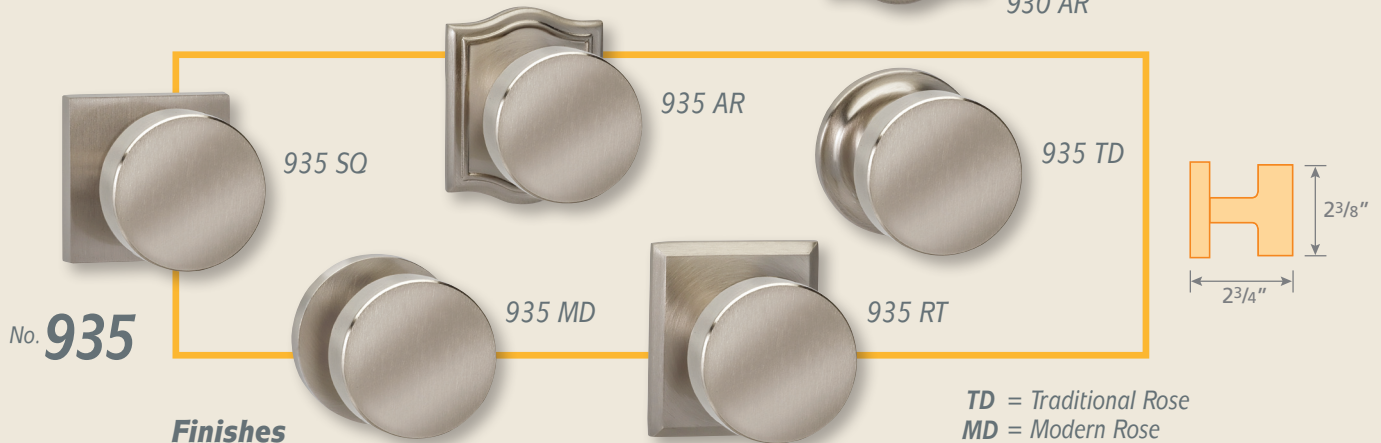

No. **925**

No. **930**

No. **935**

Finishes

US3, US4A*, US10B, US14, US15, US26, US26D**, TB

* Only 935 with Modern or Square rose

** Only 925, 930 or 935 with Modern, Rectangular or Square rose

TD = Traditional Rose

MD = Modern Rose

AR = Arched Rose

RT = Rectangular Rose

NEW SQ = Square Rose

All roses are concealed screw mounted.

AUXILIARY DEADBOLT KITS

Modern – MODDB

US3, US4A, US10B, US14, US15, US26, US26D, TB

2 5/8" Diameter • 9/16" Exterior Projection

1 3/8" Interior Turnpiece Projection

Square – SQRDB

US3, US4A, US10B, US14, US15, US26, US26D

2 5/8" Square • 5/8" Exterior Projection

1 3/8" Interior Turnpiece Projection