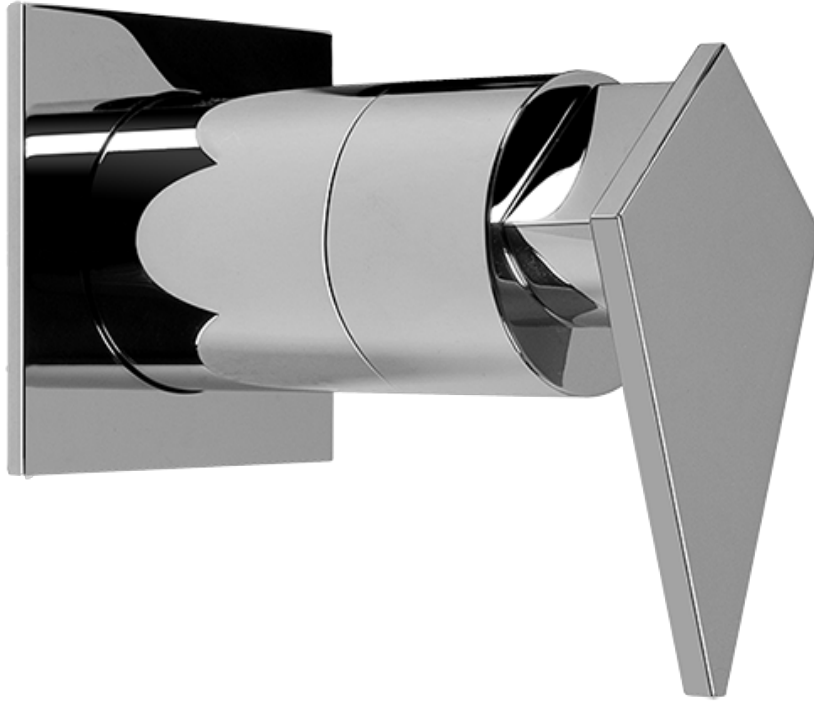

SHOWER
Luna Thermostatic Shower Set
w/Handshower (Rough & Trim)
GF2.030A-LM23S

GRAFF®

Information

- Thermostatic Showerhead Flow Rate 2.1 gpm @ 60 psi
- Handshower Flow Rate 1.5 gpm @ 60 psi
- Contemporary Square Showerhead and Handshower Flow Rate 4.2 gpm @ 60 psi

SHOWER
Rough
G-8005

GRAFF®

Information

- 18.4 gpm @ 60 psi
- 3/4" universal inlets/outlets with female threads
- Built-in service stops
- Complete serviceability from front of all units
- Supplied with protective plastic cover
- Thermostatic valve uses a paraffin wax cartridge

Finishes

Polished
Chrome

Steelnox®
(Satin Nickel)

SHOWER
Stealth SOLID Trim Plate
w/Handle
G-8041-LM23S-T

GRAFF[®]

Information

- Single metal handle
- Decorative trim plate
- Use with G-8000 or G-8005 thermostatic rough valve
- To complete package, you must order rough valve
- ADA

Finishes

Polished
Chrome

Steelnix®
(Satin Nickel)

SHOWER
Stealth SOLID Trim Plate
w/Handle
G-8095-LM23S-T

GRAFF®

Information

- Single metal handle
- Decorative trim plate
- Use with G-8070 or G-8075 thermostatic stop/volume control rough valve
- To complete package, you must order rough valve
- ADA