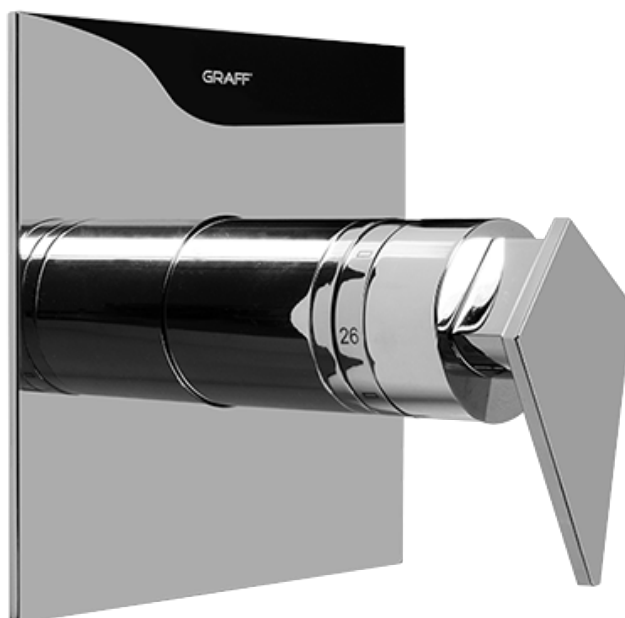

SHOWER
Rough
G-8005

GRAFF®

Information

- 18.4 gpm @ 60 psi
- 3/4" universal inlets/outlets with female threads
- Built-in service stops
- Complete serviceability from front of all units
- Supplied with protective plastic cover
- Thermostatic valve uses a paraffin wax cartridge

Finishes

Polished
Chrome

Steelnox®
(Satin Nickel)

SHOWER
Stealth SOLID Trim Plate
w/Handle
G-8041-LM23S-T

GRAFF[®]

Information

- Single metal handle
- Decorative trim plate
- Use with G-8000 or G-8005 thermostatic rough valve
- To complete package, you must order rough valve
- ADA

Finishes

Polished
Chrome

Steelnox[®]
(Satin Nickel)

G-8041

SHOWER
Rough
G-8075

GRAFF®

Information

- 3/4" universal inlets/outlets with female threads
- Supplied with protective plastic cover

Finishes

Polished
Chrome

Steelnix®
(Satin Nickel)

SHOWER
Stealth SOLID Trim Plate
w/Handle
G-8095-LM23S-T

GRAFF®

Information

- Single metal handle
- Decorative trim plate
- Use with G-8070 or G-8075 thermostatic stop/volume control rough valve
- To complete package, you must order rough valve
- ADA