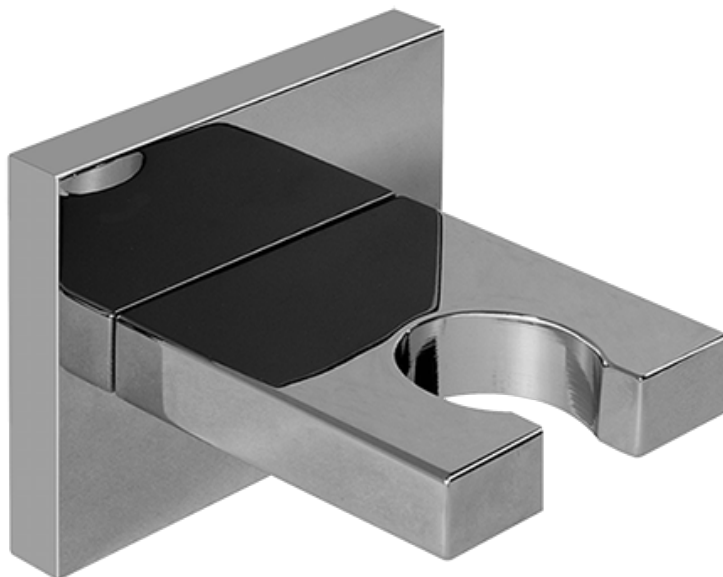

Finishes

Polished
Chrome

Steelnox®
(Satin Nickel)

SHOWER
Stealth SOLID Trim Plate
w/Handle
G-8041-LM23S-T

GRAFF[®]

Information

- Single metal handle
- Decorative trim plate
- Use with G-8000 or G-8005 thermostatic rough valve
- To complete package, you must order rough valve
- ADA

Finishes

Polished
Chrome

Steelnix®
(Satin Nickel)

SHOWER
Stealth SOLID Trim Plate
w/Handle
G-8095-LM23S-T

GRAFF®

Information

- Single metal handle
- Decorative trim plate
- Use with G-8070 or G-8075 thermostatic stop/volume control rough valve
- To complete package, you must order rough valve
- ADA

* Special order finish- call for availability

SHOWER
Contemporary Square Wall
Bracket for Handshower
G-8632

GRAFF®

Information

- Solid brass construction

Finishes

Polished
Chrome

Steelinox®
(Satin Nickel)

G-8632

Contemporary Square Wall Bracket for Handshower

Product Features

- Solid brass construction

Available Finishes

- Polished Chrome
G-8632-PC
- Steelnox[®]
G-8632-SN

Warranty

- Limited lifetime warranty