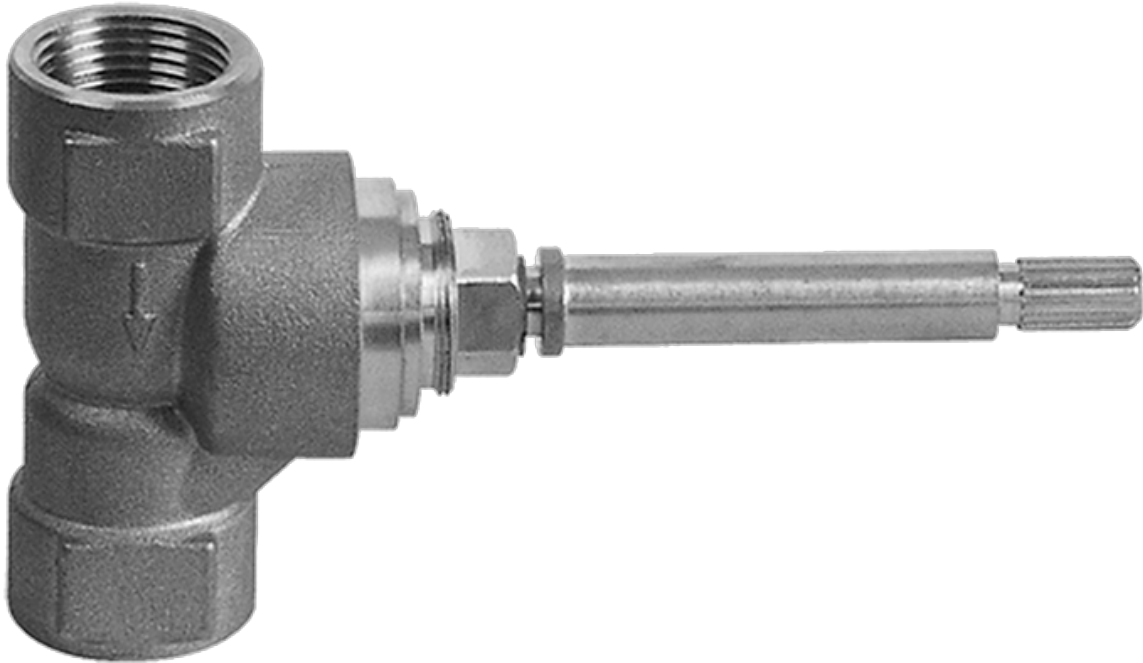

SHOWER
Rough
G-8005

GRAFF®

Information

- 18.4 gpm @ 60 psi
- 3/4" universal inlets/outlets with female threads
- Built-in service stops
- Complete serviceability from front of all units
- Supplied with protective plastic cover
- Thermostatic valve uses a paraffin wax cartridge

Finishes

Polished
Chrome

Steelnox®
(Satin Nickel)

SHOWER
Stealth SOLID Trim Plate
w/Handle
G-8041-LM23S-T

GRAFF[®]

Information

- Single metal handle
- Decorative trim plate
- Use with G-8000 or G-8005 thermostatic rough valve
- To complete package, you must order rough valve
- ADA

Finishes

Polished
Chrome

Steelnox[®]
(Satin Nickel)

G-8041

SHOWER
Rough
G-8075

GRAFF®

Information

- 3/4" universal inlets/outlets with female threads
- Supplied with protective plastic cover

Finishes

Polished
Chrome

Steelnix®
(Satin Nickel)

SHOWER
Stealth SOLID Trim Plate
w/Handle
G-8095-LM23S-T

GRAFF®

Information

- Single metal handle
- Decorative trim plate
- Use with G-8070 or G-8075 thermostatic stop/volume control rough valve
- To complete package, you must order rough valve
- ADA