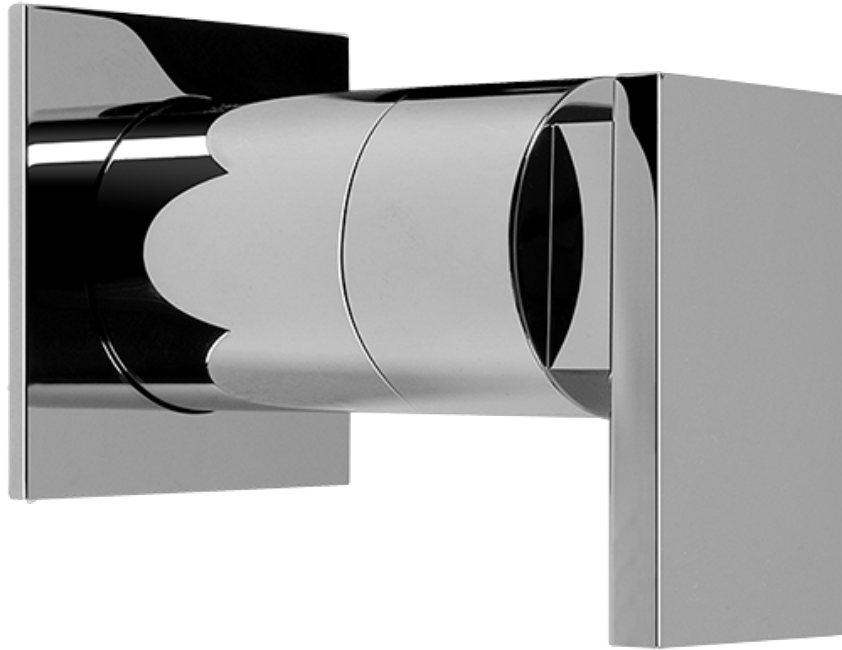

SHOWER
Luna Thermostatic Shower Set
w/Handshower (Rough & Trim)
GF2.030A-LM31S

GRAFF®

Information

- Thermostatic Showerhead Flow Rate 2.1 gpm @ 60 psi
- Handshower Flow Rate 1.5 gpm @ 60 psi
- Contemporary Square Showerhead and Handshower Flow Rate 4.2 gpm @ 60 psi

Finishes

Polished
Chrome

Steelnox®
(Satin Nickel)

SHOWER
Solar/Structure SOLID Trim Plate
w/Handle
G-8041-LM31S-T

GRAFF®

Information

- Single metal handle
- Decorative trim plate
- Use with G-8000 or G-8005 thermostatic rough valve
- To complete package, you must order rough valve
- ADA

Finishes

Polished
Chrome

SteeInox®
(Satin Nickel)

SHOWER
Solar SOLID Trim Plate w/Handle
G-8095-LM31S-T

GRAFF®

Information

- Single metal handle
- Decorative trim plate
- Use with G-8070 or G-8075 thermostatic stop/volume control rough valve
- To complete package, you must order rough valve
- ADA

Finishes

Polished
Chrome

Steelnox®
(Satin Nickel)

G-8095

SHOWER
59" Shower Hose
G-8605

GRAFF®

Information

- Brass spiral flexible hose with conical nut