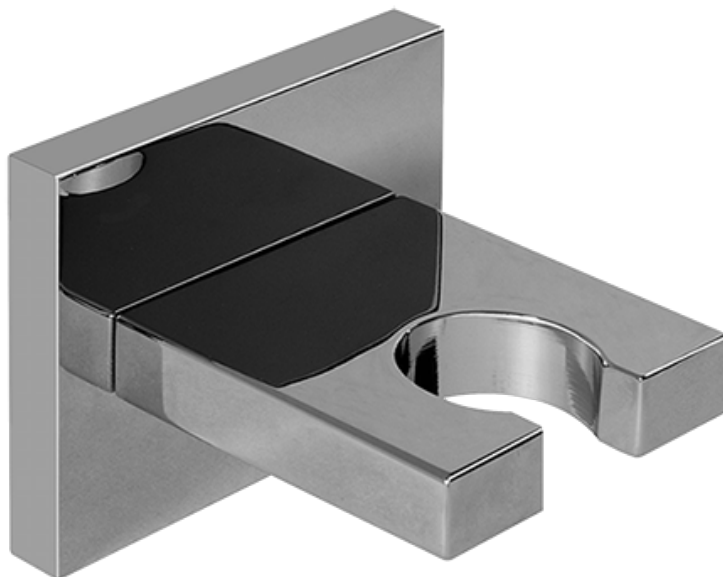

Finishes

Polished
Chrome

Steelnox®
(Satin Nickel)

SHOWER
Solar/Structure SOLID Trim Plate
w/Handle
G-8041-LM31S-T

GRAFF®

Information

- Single metal handle
- Decorative trim plate
- Use with G-8000 or G-8005 thermostatic rough valve
- To complete package, you must order rough valve
- ADA

Finishes

Polished
Chrome

Steelnox®
(Satin Nickel)

G-8095

SHOWER
59" Shower Hose
G-8605

GRAFF®

Information

- Brass spiral flexible hose with conical nut

* Special order finish- call for availability

SHOWER
Contemporary Square Wall
Bracket for Handshower
G-8632

GRAFF®

Information

- Solid brass construction

Finishes

Polished
Chrome

Steelnox®
(Satin Nickel)

G-8632

Contemporary Square Wall Bracket for Handshower

Product Features

- Solid brass construction

Available Finishes

- Polished Chrome
G-8632-PC
- Steelnox[®]
G-8632-SN

Warranty

- Limited lifetime warranty