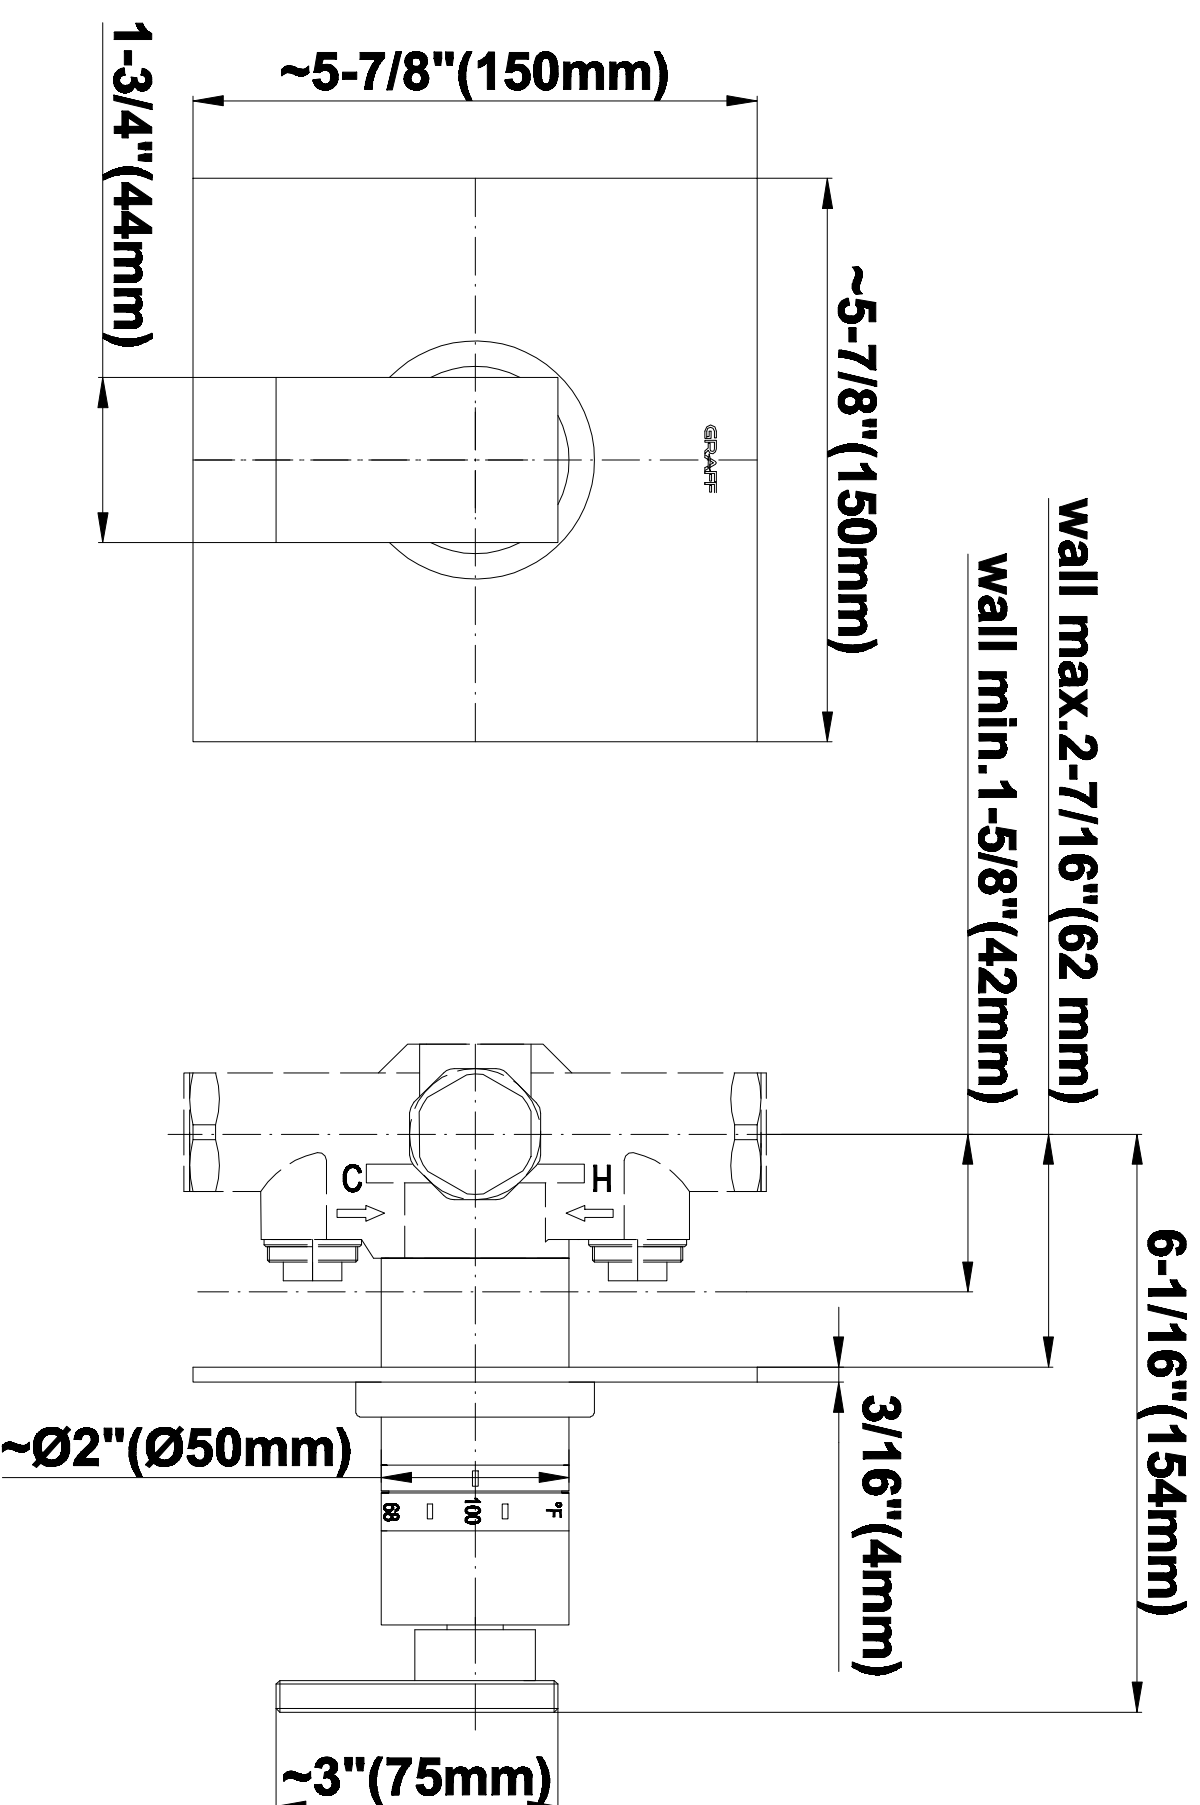

SHOWER
Luna Thermostatic Shower Set
w/Handshower (Rough & Trim)
GF2.030A-LM31S

GRAFF®

Information

- Thermostatic Showerhead Flow Rate 2.1 gpm @ 60 psi
- Handshower Flow Rate 1.5 gpm @ 60 psi
- Contemporary Square Showerhead and Handshower Flow Rate 4.2 gpm @ 60 psi

SHOWER
Rough
G-8005

GRAFF®

Information

- 18.4 gpm @ 60 psi
- 3/4" universal inlets/outlets with female threads
- Built-in service stops
- Complete serviceability from front of all units
- Supplied with protective plastic cover
- Thermostatic valve uses a paraffin wax cartridge

Finishes

Polished
Chrome

Steelnox®
(Satin Nickel)

G-8041

SHOWER
Rough
G-8075

GRAFF®

Information

- 3/4" universal inlets/outlets with female threads
- Supplied with protective plastic cover