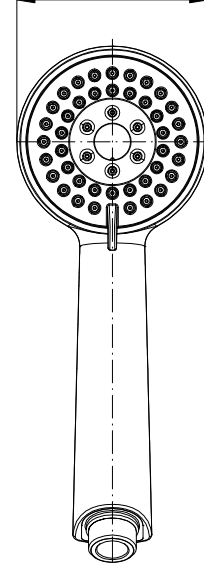

SHOWER
Luna Thermostatic Shower Set
w/Handshower (Rough & Trim)
GF2.030A-LM31S

GRAFF®

Information

- Thermostatic Showerhead Flow Rate 2.1 gpm @ 60 psi
- Handshower Flow Rate 1.5 gpm @ 60 psi
- Contemporary Square Showerhead and Handshower Flow Rate 4.2 gpm @ 60 psi

SHOWER
Rough
G-8005

GRAFF®

Information

- 18.4 gpm @ 60 psi
- 3/4" universal inlets/outlets with female threads
- Built-in service stops
- Complete serviceability from front of all units
- Supplied with protective plastic cover
- Thermostatic valve uses a paraffin wax cartridge

Finishes

Polished
Chrome

Steelnox®
(Satin Nickel)

G-8041

SHOWER
Rough
G-8075

GRAFF®

Information

- 3/4" universal inlets/outlets with female threads
- Supplied with protective plastic cover

Available Finishes

- Polished Chrome G-8664-PC
- Steelnox[®] G-8664-SN

Warranty

- Limited lifetime warranty

For complete warranty information go to <http://www.graff-faucets.com/en/info/faqs>

Ø3-5/15" (Ø84mm)