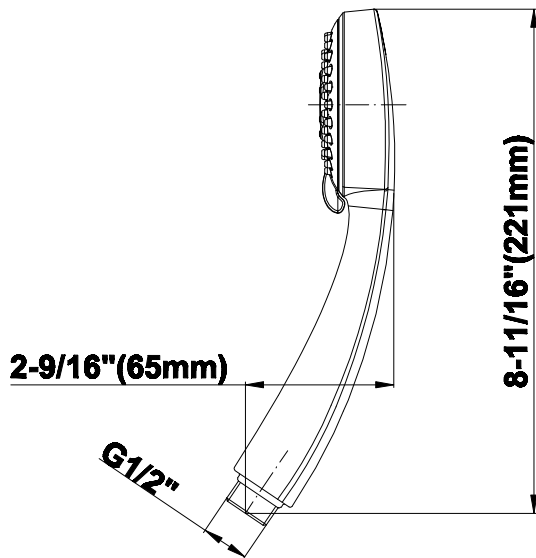

G-8664

Multifunction Handshower

Product Features

- Switch between 2 spray patterns
- Shower hose not included
- Handshower flow rate ≤ 1.5 max gpm
- CALGreen compliant

Available Finishes

- Polished Chrome G-8664-PC
- Steelnox® G-8664-SN

Warranty

- Limited lifetime warranty

For complete warranty information go to <http://www.graff-faucets.com/en/info/faqs>

Ø3-5/15" (Ø84mm)