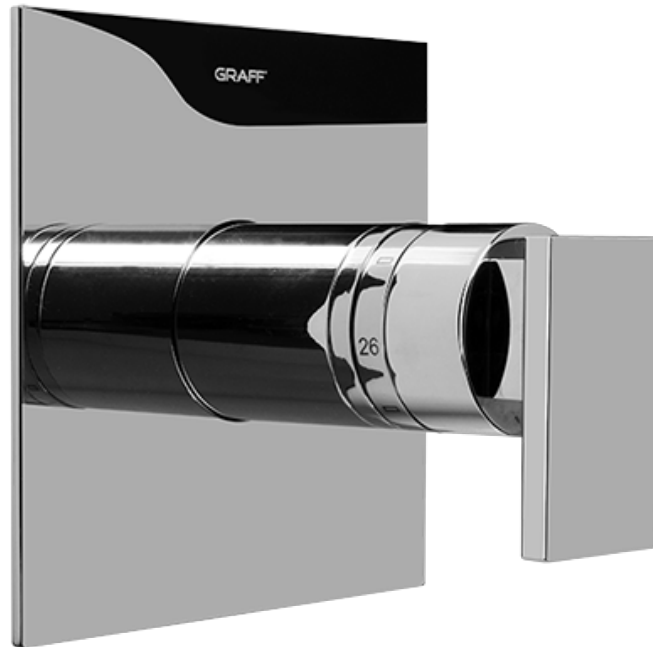

SHOWER
Luna Thermostatic Shower Set
w/Handshower (Rough & Trim)
GF2.030A-LM31S

GRAFF®

Information

- Thermostatic Showerhead Flow Rate 2.1 gpm @ 60 psi
- Handshower Flow Rate 1.5 gpm @ 60 psi
- Contemporary Square Showerhead and Handshower Flow Rate 4.2 gpm @ 60 psi

SHOWER
Rough
G-8005

GRAFF®

Information

- 18.4 gpm @ 60 psi
- 3/4" universal inlets/outlets with female threads
- Built-in service stops
- Complete serviceability from front of all units
- Supplied with protective plastic cover
- Thermostatic valve uses a paraffin wax cartridge

Finishes

Polished
Chrome

Steelnox®
(Satin Nickel)

SHOWER
Solar/Structure SOLID Trim Plate
w/Handle
G-8041-LM31S-T

GRAFF®

Information

- Single metal handle
- Decorative trim plate
- Use with G-8000 or G-8005 thermostatic rough valve
- To complete package, you must order rough valve
- ADA

Finishes

Polished
Chrome

SteeInox®
(Satin Nickel)

SHOWER
Solar SOLID Trim Plate w/Handle
G-8095-LM31S-T

GRAFF®

Information

- Single metal handle
- Decorative trim plate
- Use with G-8070 or G-8075 thermostatic stop/volume control rough valve
- To complete package, you must order rough valve
- ADA