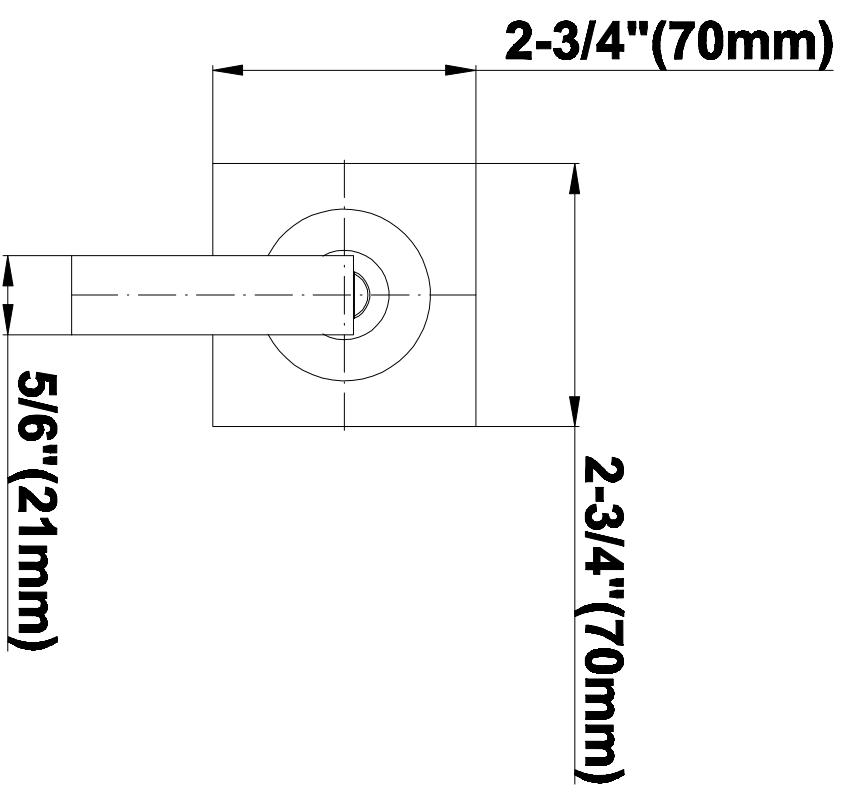

SHOWER
Contemporary Square
Thermostatic Set w/Body Sprays
& Handshower (Rough & Trim)
GC1.132A-LM40S

GRAFF®

Information

- 8" Rain Showerhead with 12" Wall-Mounted Shower Arm
- Flush-Mounted Swivel Body Sprays (3 pieces)
- Handshower Set w/Wall Bracket and Multi-function Handshower
- 3/4" Thermostatic Valve
- Stop/Volume Control Valves (3 pieces)
- Flow rates: showerhead \leq 1.8 max gpm, handshower \leq 1.5 max gpm, body sprays \leq 1.5 max gpm each
- Optional Extension Kit Available

Finishes

Polished
Chrome

Steelnix®
(Satin Nickel)

SHOWER
Immersion SOLID Trim Plate
w/Handle
G-8095-LM40S-T

GRAFF®

Information

- Single metal handle
- Decorative trim plate
- Use with G-8070 or G-8075 thermostatic stop/volume control rough valve
- To complete package, you must order rough valve
- ADA

Finishes

Polished
Chrome

Steelnox®
(Satin Nickel)

G-8095

SHOWER
8" Square Brass Showerhead
G-8438

GRAFF®

Information

- 1/4" thick
- 144 no-clog, easy-clean rubber spray nozzles
- Recommended use with ceiling shower arm
- Recommended for use at no more than 10 degrees tilt
- Showerhead flow rate ≤ 1.8 max gpm
- CALGreen

Finishes

Polished
Chrome

SteelInox®
(Satin Nickel)

G-8438

Aqua-Sense Collection
Contemporary 8" Square Showerhead

Product Features

- 1/4" thick
- 144 no-clog, easy-clean rubber spray nozzles
- Showerhead flow rate ≤ 1.8 max gpm