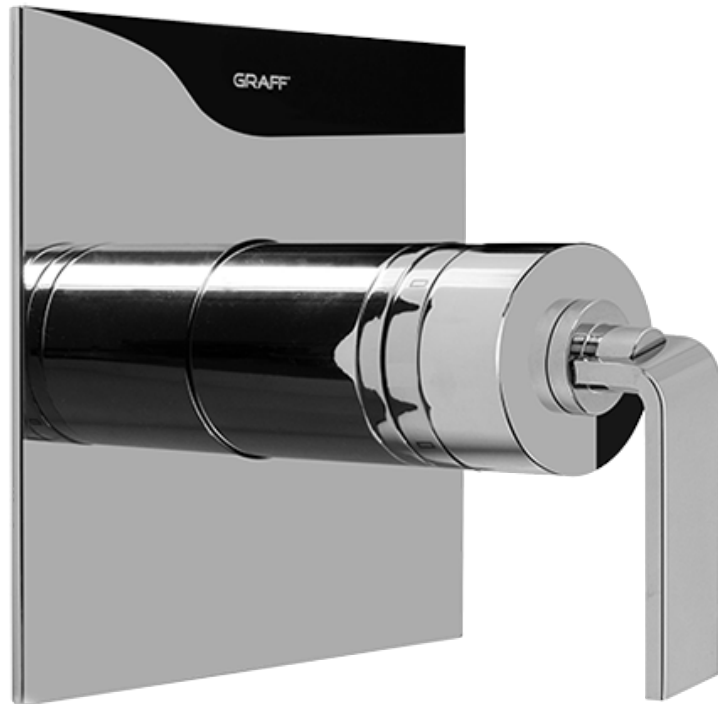

SHOWER
Contemporary Square
Thermostatic Set w/Body Sprays
& Handshower (Rough & Trim)
GC1.132A-LM40S

GRAFF®

Information

- 8" Rain Showerhead with 12" Wall-Mounted Shower Arm
- Flush-Mounted Swivel Body Sprays (3 pieces)
- Handshower Set w/Wall Bracket and Multi-function Handshower
- 3/4" Thermostatic Valve
- Stop/Volume Control Valves (3 pieces)
- Flow rates: showerhead \leq 1.8 max gpm, handshower \leq 1.5 max gpm, body sprays \leq 1.5 max gpm each
- Optional Extension Kit Available

SHOWER
Rough
G-8005

GRAFF®

Information

- 18.4 gpm @ 60 psi
- 3/4" universal inlets/outlets with female threads
- Built-in service stops
- Complete serviceability from front of all units
- Supplied with protective plastic cover
- Thermostatic valve uses a paraffin wax cartridge

Finishes

Polished
Chrome

Steelnox®
(Satin Nickel)

SHOWER
Immersion SOLID Trim Plate
w/Handle
G-8041-LM40S-T

GRAFF®

Information

- Single metal handle
- Decorative trim plate
- Use with G-8000 or G-8005 thermostatic rough valve
- To complete package, you must order rough valve
- ADA

Finishes

Polished
Chrome

Steelnix®
(Satin Nickel)

SHOWER
Immersion SOLID Trim Plate
w/Handle
G-8095-LM40S-T

GRAFF®

Information

- Single metal handle
- Decorative trim plate
- Use with G-8070 or G-8075 thermostatic stop/volume control rough valve
- To complete package, you must order rough valve
- ADA