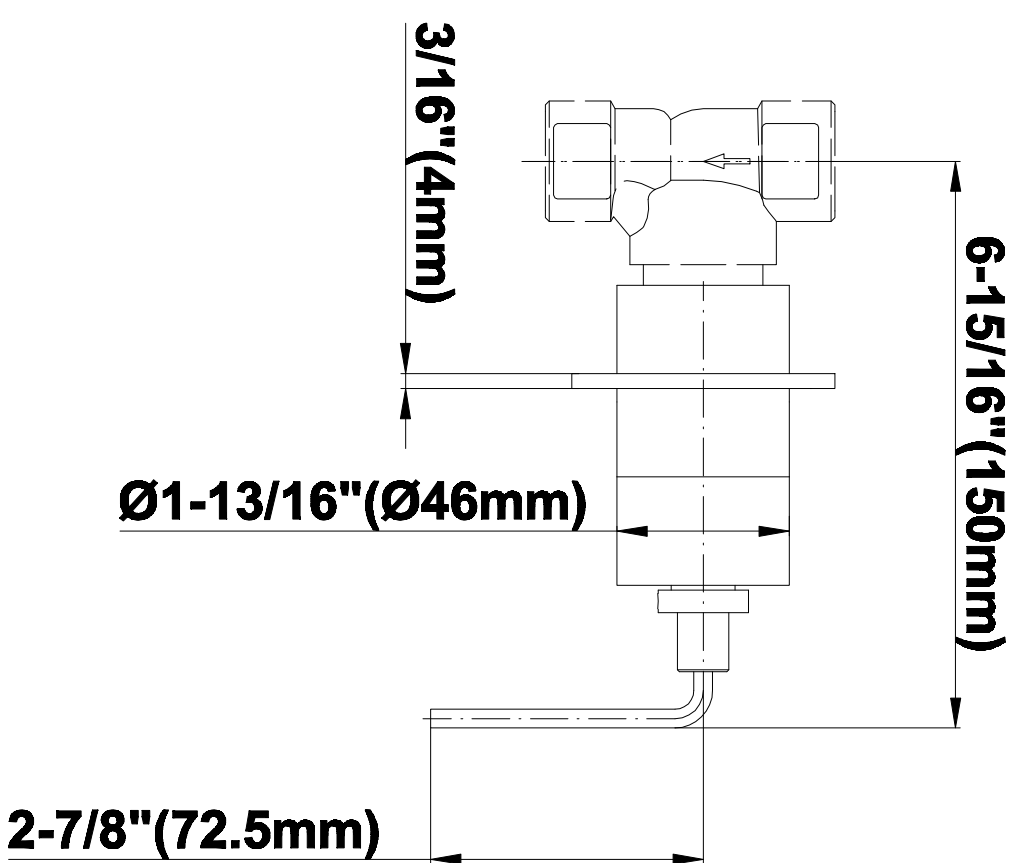

SHOWER
Contemporary Square
Thermostatic Set w/Body Sprays
& Handshower (Rough & Trim)
GC1.132A-LM40S

GRAFF®

Information

- 8" Rain Showerhead with 12" Wall-Mounted Shower Arm
- Flush-Mounted Swivel Body Sprays (3 pieces)
- Handshower Set w/Wall Bracket and Multi-function Handshower
- 3/4" Thermostatic Valve
- Stop/Volume Control Valves (3 pieces)
- Flow rates: showerhead \leq 1.8 max gpm, handshower \leq 1.5 max gpm, body sprays \leq 1.5 max gpm each
- Optional Extension Kit Available

SHOWER
Rough
G-8005

GRAFF®

Information

- 18.4 gpm @ 60 psi
- 3/4" universal inlets/outlets with female threads
- Built-in service stops
- Complete serviceability from front of all units
- Supplied with protective plastic cover
- Thermostatic valve uses a paraffin wax cartridge

Finishes

Polished
Chrome

Steelnox®
(Satin Nickel)

G-8095

SHOWER
8" Square Brass Showerhead
G-8438

GRAFF®

Information

- 1/4" thick
- 144 no-clog, easy-clean rubber spray nozzles
- Recommended use with ceiling shower arm
- Recommended for use at no more than 10 degrees tilt
- Showerhead flow rate ≤ 1.8 max gpm
- CALGreen

Finishes

Polished
Chrome

SteelInox®
(Satin Nickel)

G-8438

Aqua-Sense Collection
Contemporary 8" Square Showerhead

Product Features

- 1/4" thick
- 144 no-clog, easy-clean rubber spray nozzles
- Showerhead flow rate ≤ 1.8 max gpm