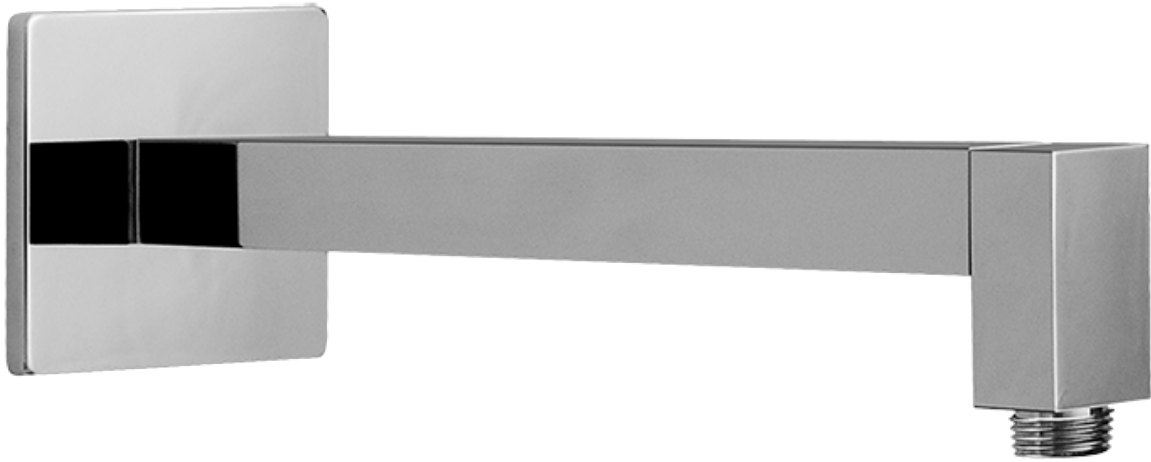

Finishes

Polished
Chrome

Steelnox®
(Satin Nickel)

SHOWER
Immersion SOLID Trim Plate
w/Handle
G-8041-LM40S-T

GRAFF®

Information

- Single metal handle
- Decorative trim plate
- Use with G-8000 or G-8005 thermostatic rough valve
- To complete package, you must order rough valve
- ADA

Finishes

Polished
Chrome

Steelnox[®]
(Satin Nickel)

G-8497

Shower Components

Contemporary Flush-Mount Body Spray with Solid Brass Swivel Head

Product Features

- 12 no-clog, easy-clean silicone jets
- Metal ball-joint allows for 18° angle adjustment of body spray
- Brass wall escutcheon and Flush-mounted trim
- 1/2" NPT female thread inlet
- Body spray flow rate ≤ 1.5 max gpm

SHOWER
Contemporary 12" Shower Arm
G-8530

GRAFF®

Information

- Includes arm and square flange
- 1/2" NPT male thread inlet
- For use with all showerheads (especially G-8438)

Finishes

Polished
Chrome

Steelnox®
(Satin Nickel)