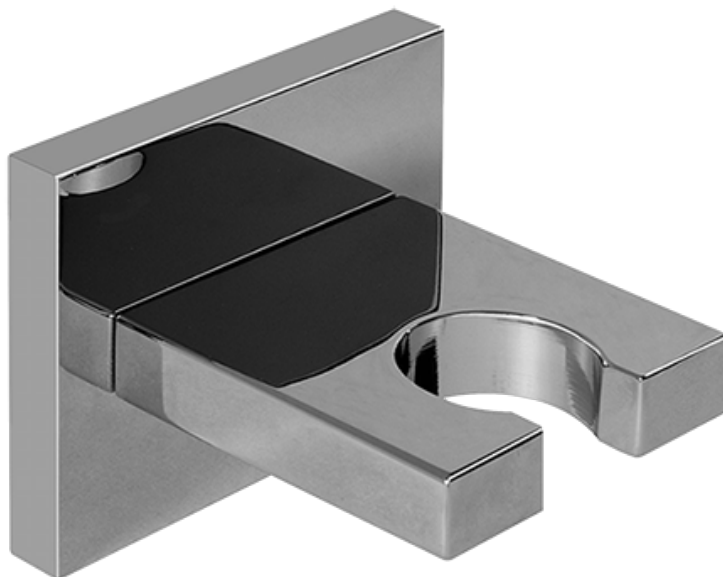

## Finishes

Polished  
Chrome

Steelnox®  
(Satin Nickel)

SHOWER  
Qubic Tre SOLID Trim Plate  
w/Handle  
**G-8041-LM39S-T**

---

**GRAFF**<sup>®</sup>

## Finishes

Polished  
Chrome

Steelnix®  
(Satin Nickel)

SHOWER  
Qubic Tre SOLID Trim Plate  
w/Handle  
**G-8095-LM39S-T**

---

**GRAFF®**

### Product Features

- Brass spiral flexible hose with conical nut

\* Special order finish- call for availability

SHOWER  
Contemporary Square Wall  
Bracket for Handshower  
**G-8632**

---

**GRAFF®**