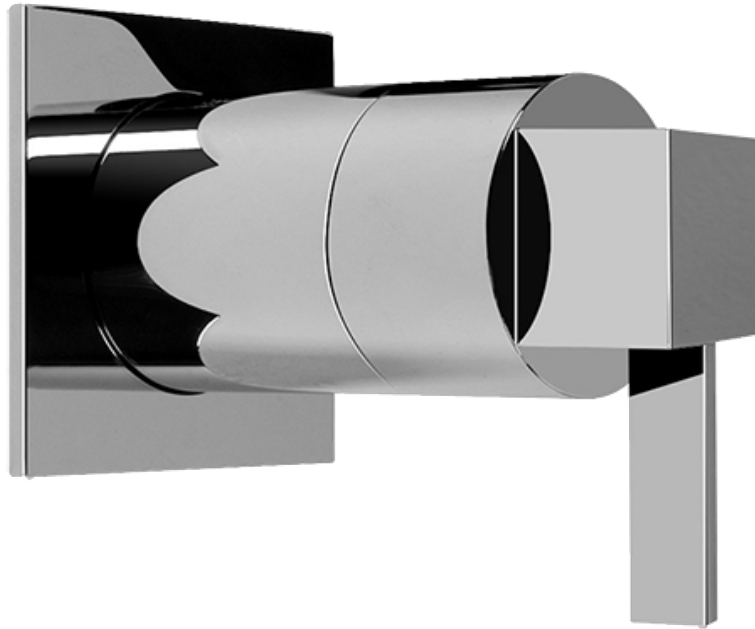

## Finishes

Polished  
Chrome

Steelnox®  
(Satin Nickel)

SHOWER  
Qubic Tre SOLID Trim Plate  
w/Handle  
**G-8041-LM39S-T**

---

**GRAFF**<sup>®</sup>

## Information

- 3/4" universal inlets/outlets with female threads
- Supplied with protective plastic cover

## Finishes

Polished  
Chrome

Steelnix®  
(Satin Nickel)

SHOWER  
Qubic Tre SOLID Trim Plate  
w/Handle  
**G-8095-LM39S-T**

---

**GRAFF®**

## Information

- Single metal handle
- Decorative trim plate
- Use with G-8070 or G-8075 thermostatic stop/volume control rough valve
- To complete package, you must order rough valve
- ADA