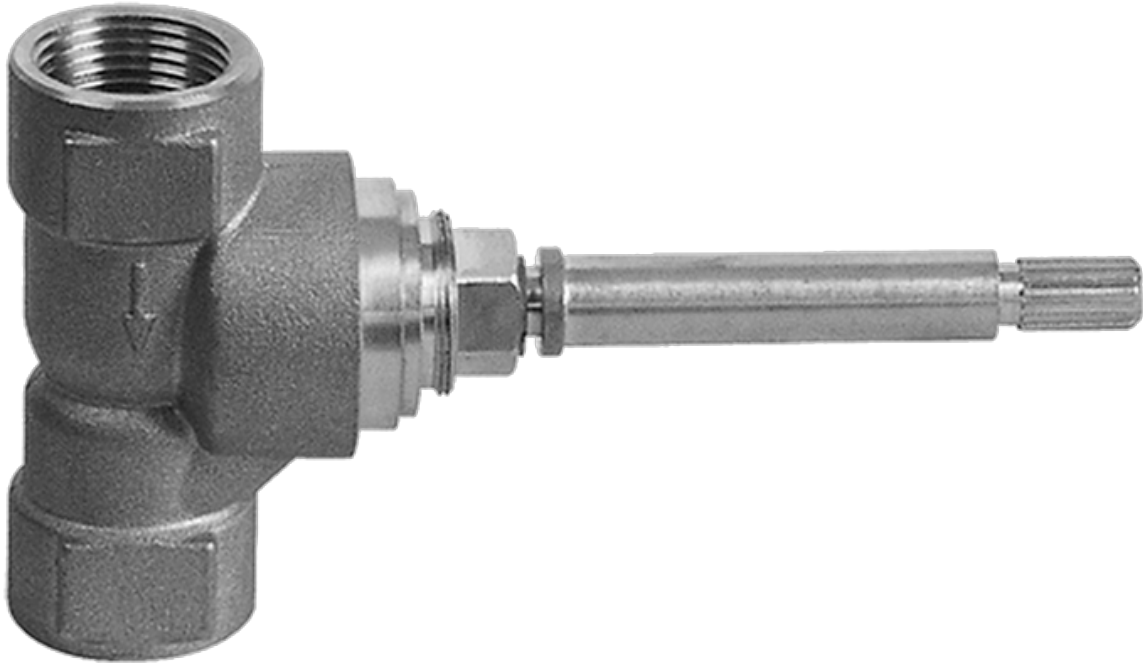

## Finishes

Polished  
Chrome

Steelnox®  
(Satin Nickel)

SHOWER  
Qubic Tre SOLID Trim Plate  
w/Handle  
**G-8041-LM39S-T**

---

**GRAFF**<sup>®</sup>

## Information

- Single metal handle
- Decorative trim plate
- Use with G-8000 or G-8005 thermostatic rough valve
- To complete package, you must order rough valve
- ADA

## Information

- 3/4" universal inlets/outlets with female threads
- Supplied with protective plastic cover