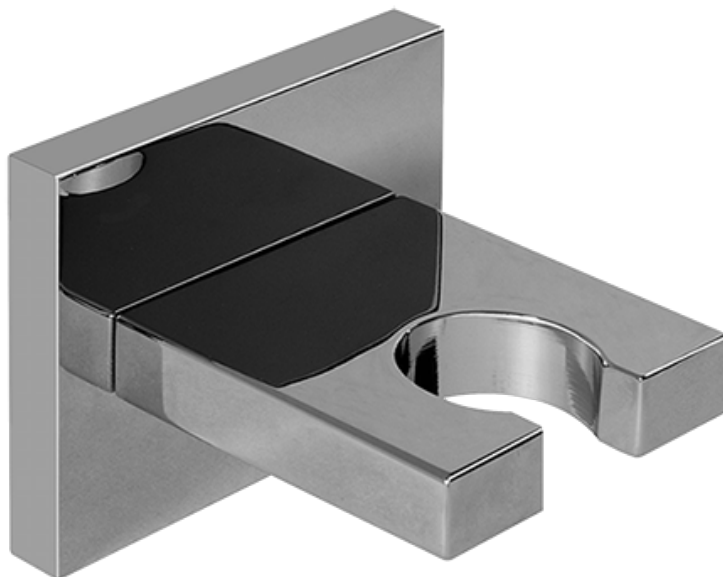

Finishes

Polished
Chrome

Steelnox®
(Satin Nickel)

SHOWER
Immersion SOLID Trim Plate
w/Handle
G-8041-LM40S-T

GRAFF®

Information

- Single metal handle
- Decorative trim plate
- Use with G-8000 or G-8005 thermostatic rough valve
- To complete package, you must order rough valve
- ADA

Finishes

Polished
Chrome

Steelnix®
(Satin Nickel)

SHOWER
Immersion SOLID Trim Plate
w/Handle
G-8095-LM40S-T

GRAFF®

Information

- Single metal handle
- Decorative trim plate
- Use with G-8070 or G-8075 thermostatic stop/volume control rough valve
- To complete package, you must order rough valve
- ADA

* Special order finish- call for availability

SHOWER
Contemporary Square Wall
Bracket for Handshower
G-8632

GRAFF®

Information

- Solid brass construction

Finishes

Polished
Chrome

Steelnox®
(Satin Nickel)

G-8632

Contemporary Square Wall Bracket for Handshower

Product Features

- Solid brass construction

Available Finishes

- Polished Chrome
G-8632-PC
- Steelnox[®]
G-8632-SN

Warranty

- Limited lifetime warranty