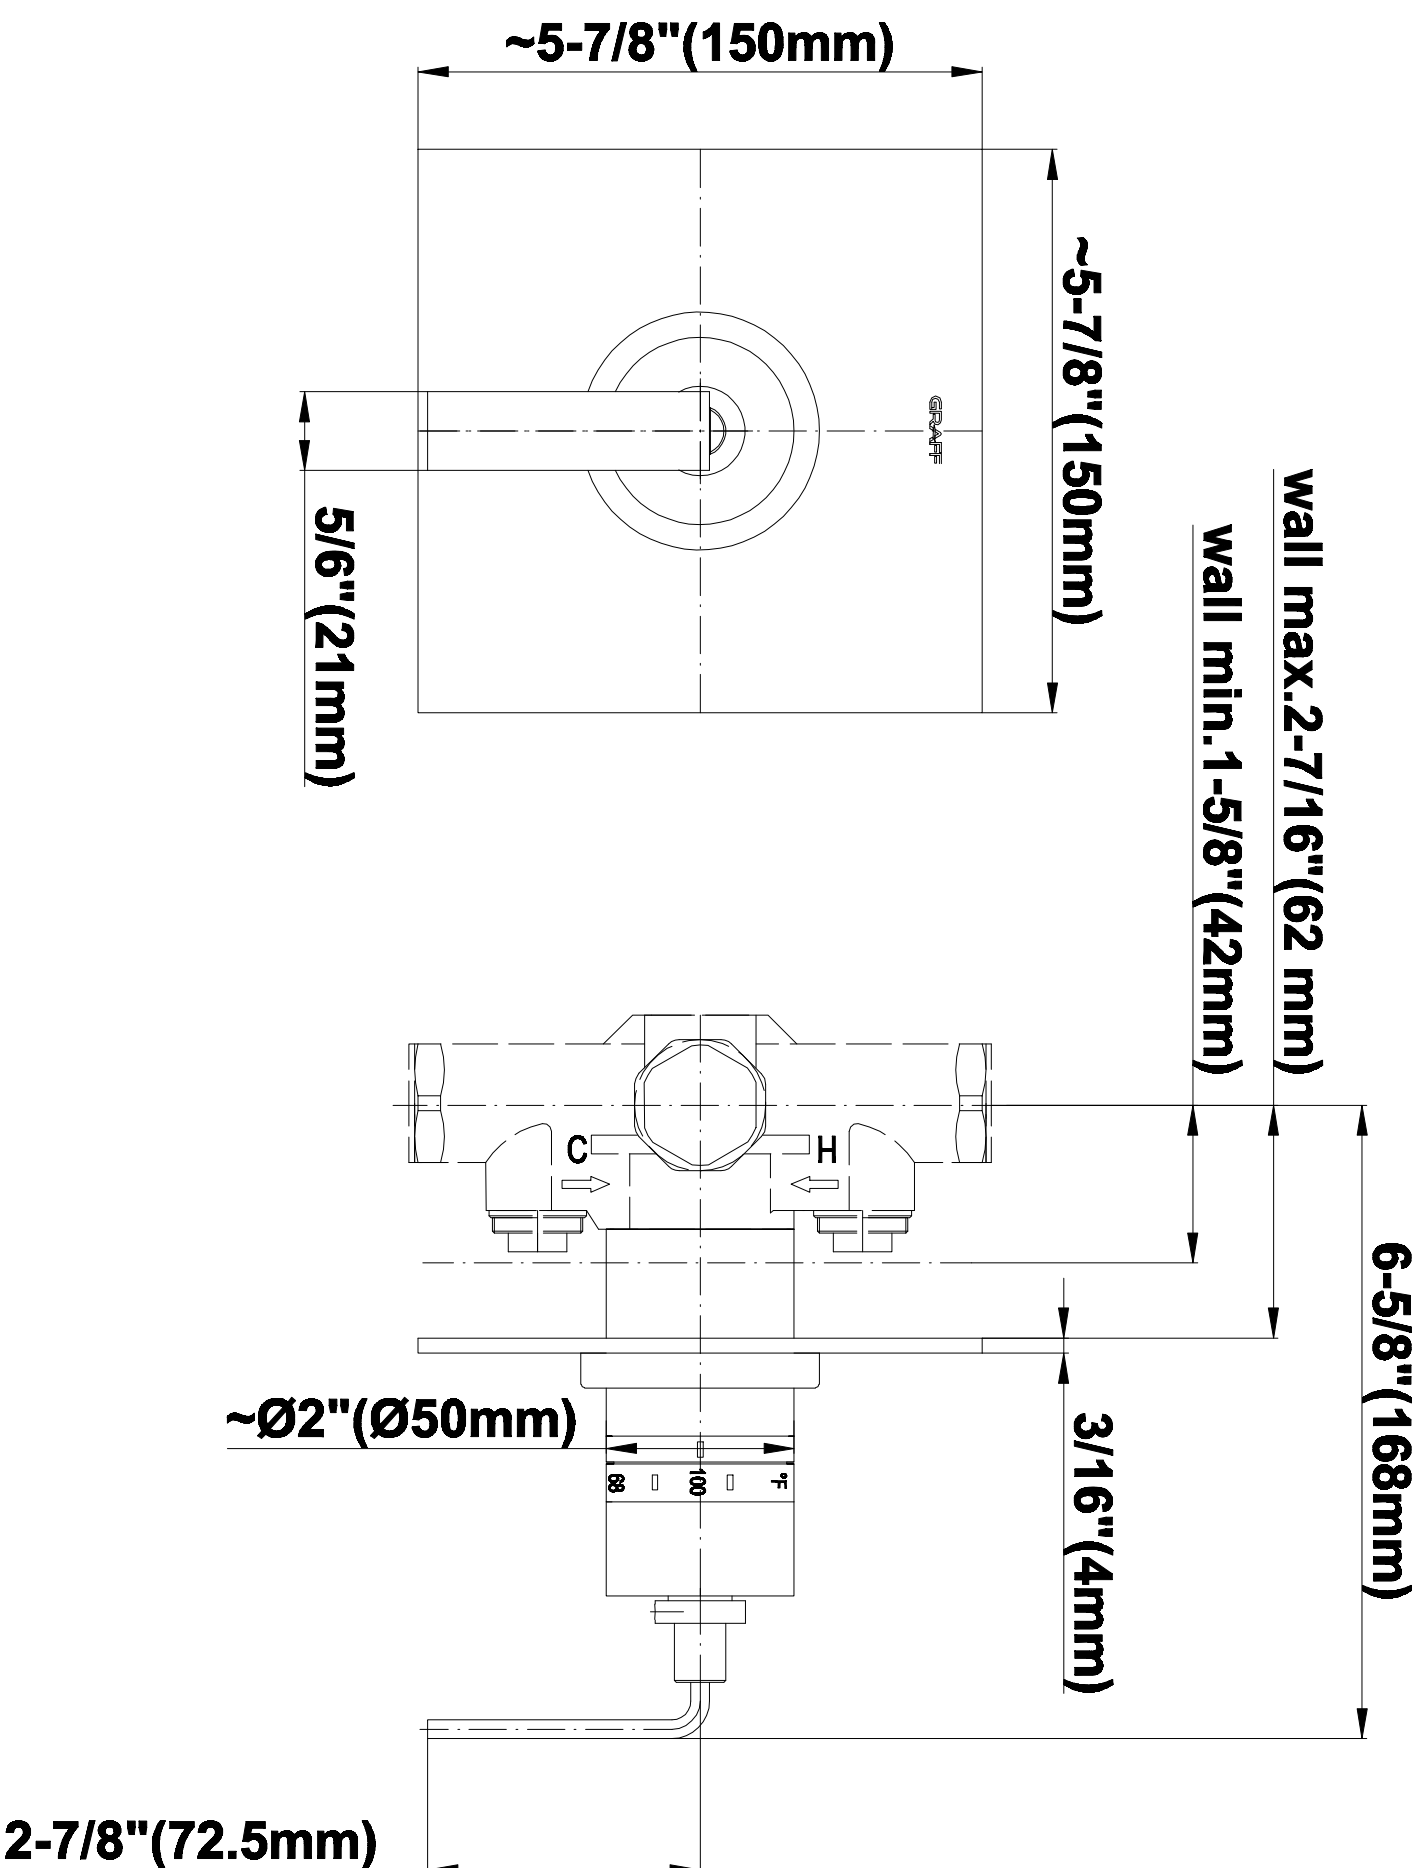

SHOWER
Luna Thermostatic Shower Set
w/Handshower (Rough & Trim)
GF2.030A-LM40S

GRAFF®

Information

- Thermostatic Showerhead Flow Rate 2.1 gpm @ 60 psi
- Handshower Flow Rate 1.5 gpm @ 60 psi
- Contemporary Square Showerhead and Handshower Flow Rate 4.2 gpm @ 60 psi

SHOWER
Rough
G-8005

GRAFF®

Information

- 18.4 gpm @ 60 psi
- 3/4" universal inlets/outlets with female threads
- Built-in service stops
- Complete serviceability from front of all units
- Supplied with protective plastic cover
- Thermostatic valve uses a paraffin wax cartridge

Finishes

Polished
Chrome

Steelnox®
(Satin Nickel)

G-8041

SHOWER
Rough
G-8075

GRAFF®

Information

- 3/4" universal inlets/outlets with female threads
- Supplied with protective plastic cover

Finishes

Polished
Chrome

Steelnix®
(Satin Nickel)

SHOWER
Immersion SOLID Trim Plate
w/Handle
G-8095-LM40S-T

GRAFF®

Information

- Single metal handle
- Decorative trim plate
- Use with G-8070 or G-8075 thermostatic stop/volume control rough valve
- To complete package, you must order rough valve
- ADA