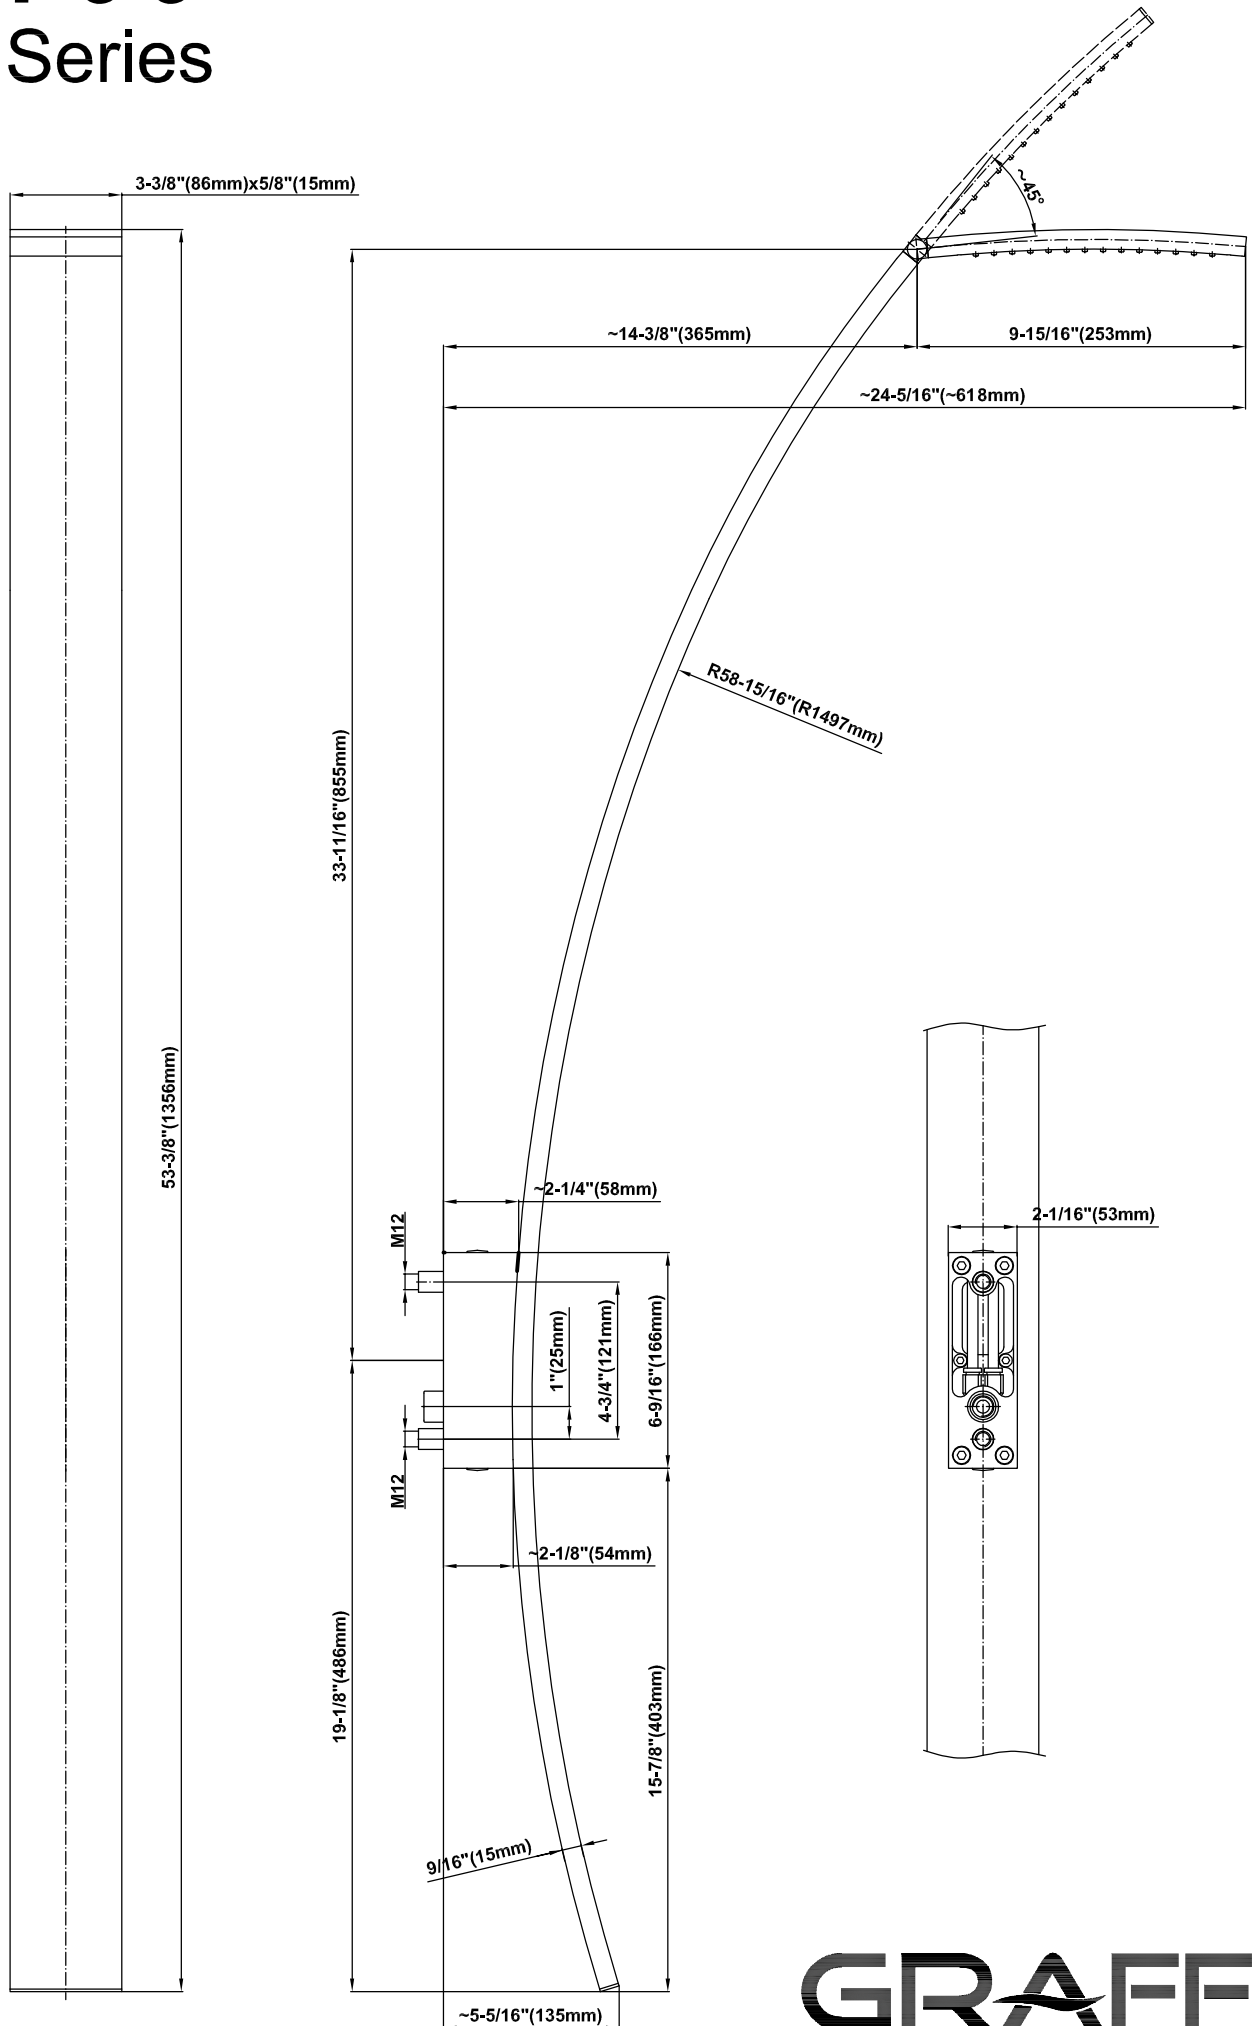

G-8700

LUNA Series