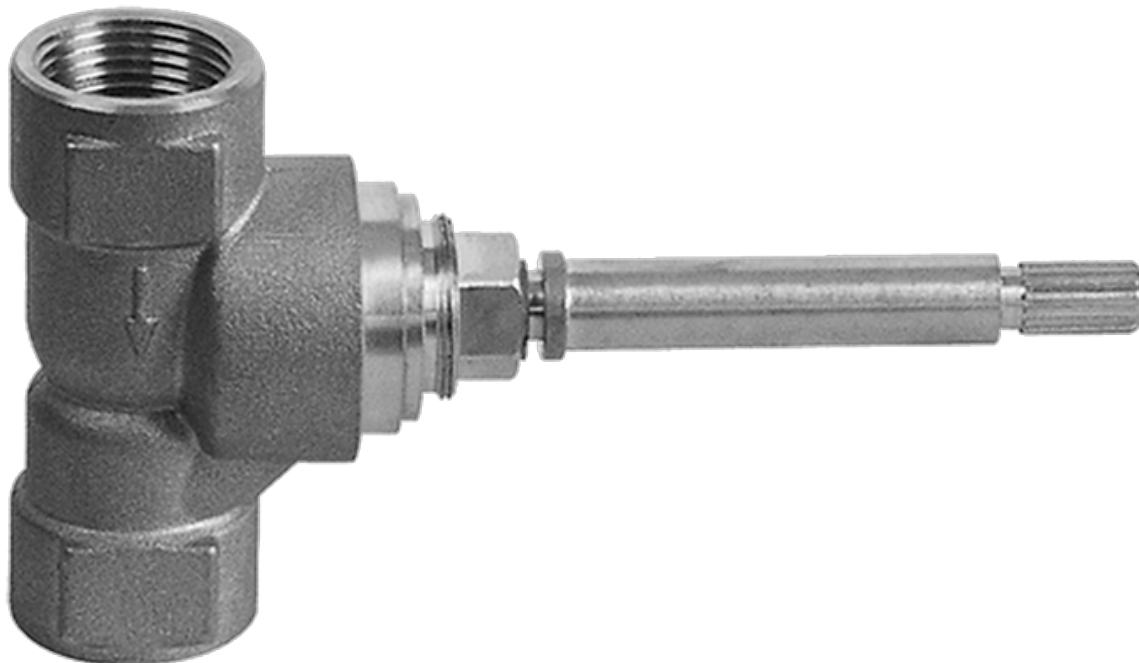

SHOWER
Rough
G-8005

GRAFF®

Information

- 18.4 gpm @ 60 psi
- 3/4" universal inlets/outlets with female threads
- Built-in service stops
- Complete serviceability from front of all units
- Supplied with protective plastic cover
- Thermostatic valve uses a paraffin wax cartridge

Finishes

Polished
Chrome

Steelnox®
(Satin Nickel)

SHOWER
Immersion SOLID Trim Plate
w/Handle
G-8041-LM40S-T

GRAFF®

Information

- Single metal handle
- Decorative trim plate
- Use with G-8000 or G-8005 thermostatic rough valve
- To complete package, you must order rough valve
- ADA

Finishes

Polished
Chrome

Steelnox®
(Satin Nickel)

G-8041

SHOWER
Rough
G-8075

GRAFF®

Information

- 3/4" universal inlets/outlets with female threads
- Supplied with protective plastic cover

Finishes

Polished
Chrome

Steelnix®
(Satin Nickel)

SHOWER
Immersion SOLID Trim Plate
w/Handle
G-8095-LM40S-T

GRAFF®

Information

- Single metal handle
- Decorative trim plate
- Use with G-8070 or G-8075 thermostatic stop/volume control rough valve
- To complete package, you must order rough valve
- ADA