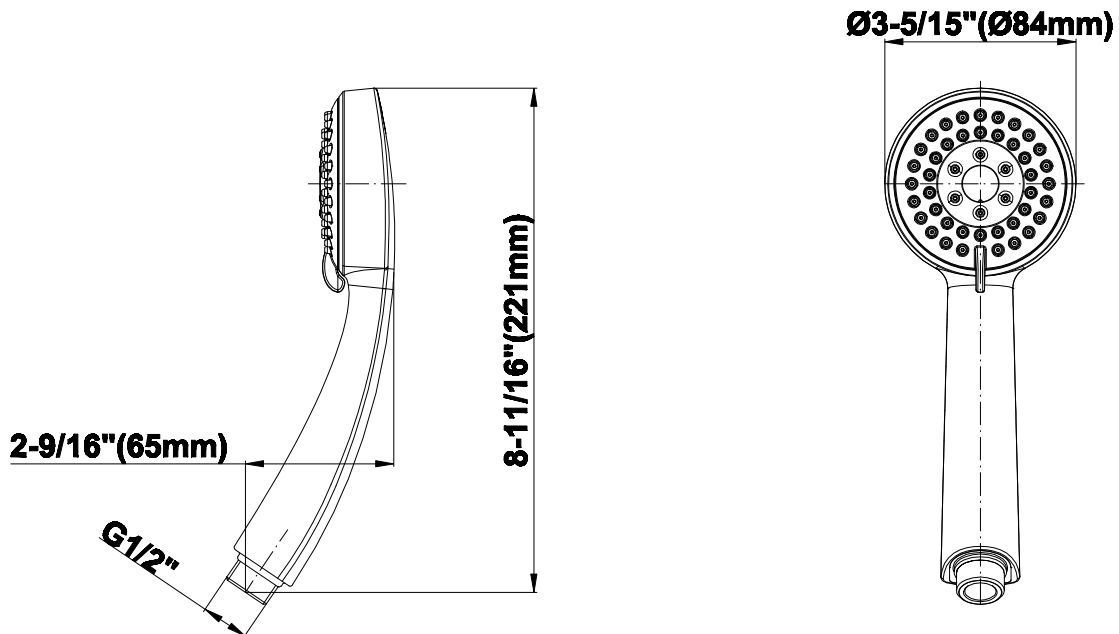

Warranty

- Limited lifetime warranty

For complete warranty information go to <http://www.graff-faucets.com/en/info/faqs>