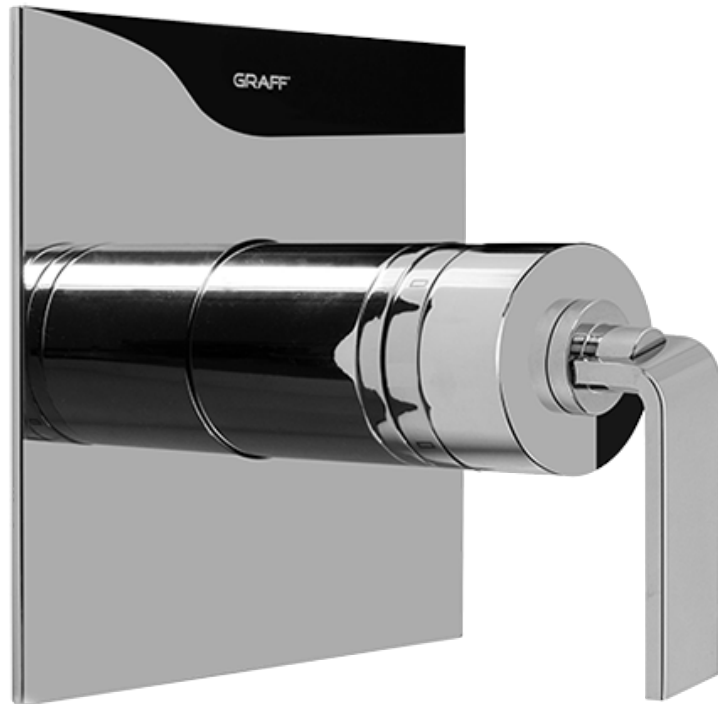

SHOWER
Rough
G-8005

GRAFF®

Information

- 18.4 gpm @ 60 psi
- 3/4" universal inlets/outlets with female threads
- Built-in service stops
- Complete serviceability from front of all units
- Supplied with protective plastic cover
- Thermostatic valve uses a paraffin wax cartridge

Finishes

Polished
Chrome

Steelnox®
(Satin Nickel)

SHOWER
Immersion SOLID Trim Plate
w/Handle
G-8041-LM40S-T

GRAFF®

Information

- Single metal handle
- Decorative trim plate
- Use with G-8000 or G-8005 thermostatic rough valve
- To complete package, you must order rough valve
- ADA

Finishes

Polished
Chrome

Steelnox®
(Satin Nickel)

G-8041

SHOWER
Rough
G-8075

GRAFF®

Information

- 3/4" universal inlets/outlets with female threads
- Supplied with protective plastic cover

Finishes

Polished
Chrome

Steelnix®
(Satin Nickel)

SHOWER
Immersion SOLID Trim Plate
w/Handle
G-8095-LM40S-T

GRAFF®

Information

- Single metal handle
- Decorative trim plate
- Use with G-8070 or G-8075 thermostatic stop/volume control rough valve
- To complete package, you must order rough valve
- ADA