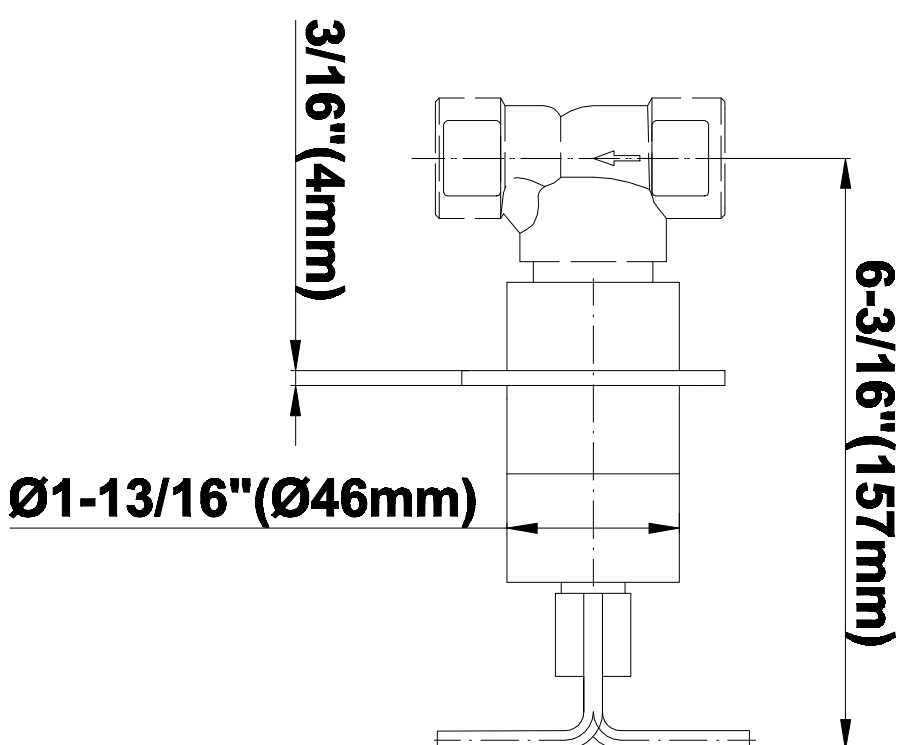

SHOWER
Rough
G-8005

GRAFF®

Information

- 18.4 gpm @ 60 psi
- 3/4" universal inlets/outlets with female threads
- Built-in service stops
- Complete serviceability from front of all units
- Supplied with protective plastic cover
- Thermostatic valve uses a paraffin wax cartridge

Finishes

Polished
Chrome

Steelnix®
(Satin Nickel)

SHOWER
Immersion SOLID Trim Plate
w/Handle
G-8095-C9S-T

GRAFF®

Information

- Single metal handle
- Decorative trim plate
- Use with G-8070 or G-8075 thermostatic stop/volume control rough valve
- To complete package, you must order rough valve
- ADA

Finishes

Polished
Chrome

Steelnox®
(Satin Nickel)

G-8095

SHOWER
Square Flush Mount Body Spray
w/ Solid Brass Swivel Head
G-8497

GRAFF[®]

Information

- 12 no-clog, easy-clean silicon jets
- Metal ball-joint allows for 18° angle adjustment of body spray
- Brass wall escutcheon and flush-mounted trim
- 1/2" NPT female thread inlet
- Body spray flow rate \leq 1.5 max gpm

Finishes

Polished
Chrome

Steelnox[®]
(Satin Nickel)

G-8497

Shower Components

Contemporary Flush-Mount Body Spray with Solid Brass Swivel Head

Product Features

- 12 no-clog, easy-clean silicone jets
- Metal ball-joint allows for 18° angle adjustment of body spray
- Brass wall escutcheon and Flush-mounted trim
- 1/2" NPT female thread inlet
- Body spray flow rate ≤ 1.5 max gpm