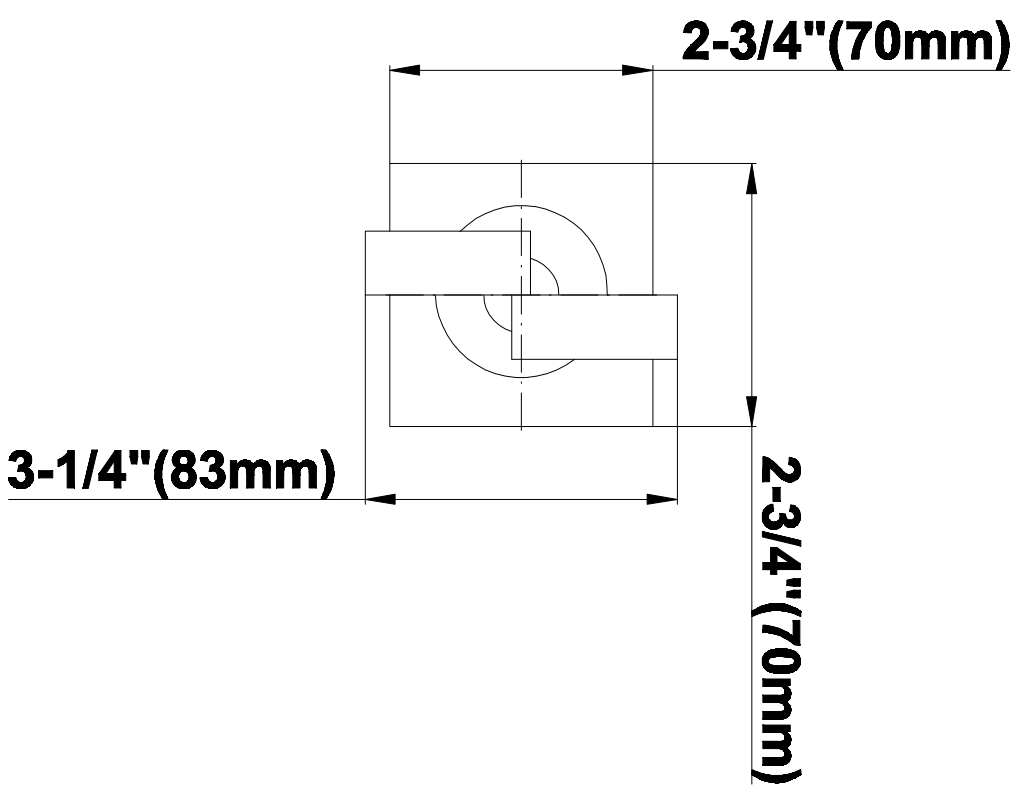

Finishes

Polished
Chrome

Steelnox®
(Satin Nickel)

G-8095

SHOWER
Square Flush Mount Body Spray
w/ Solid Brass Swivel Head
G-8497

GRAFF[®]

Information

- 12 no-clog, easy-clean silicon jets
- Metal ball-joint allows for 18° angle adjustment of body spray
- Brass wall escutcheon and flush-mounted trim
- 1/2" NPT female thread inlet
- Body spray flow rate \leq 1.5 max gpm

Finishes

Polished
Chrome

Steelnox[®]
(Satin Nickel)

G-8497

Shower Components

Contemporary Flush-Mount Body Spray with Solid Brass Swivel Head

Product Features

- 12 no-clog, easy-clean silicone jets
- Metal ball-joint allows for 18° angle adjustment of body spray
- Brass wall escutcheon and Flush-mounted trim
- 1/2" NPT female thread inlet
- Body spray flow rate ≤ 1.5 max gpm