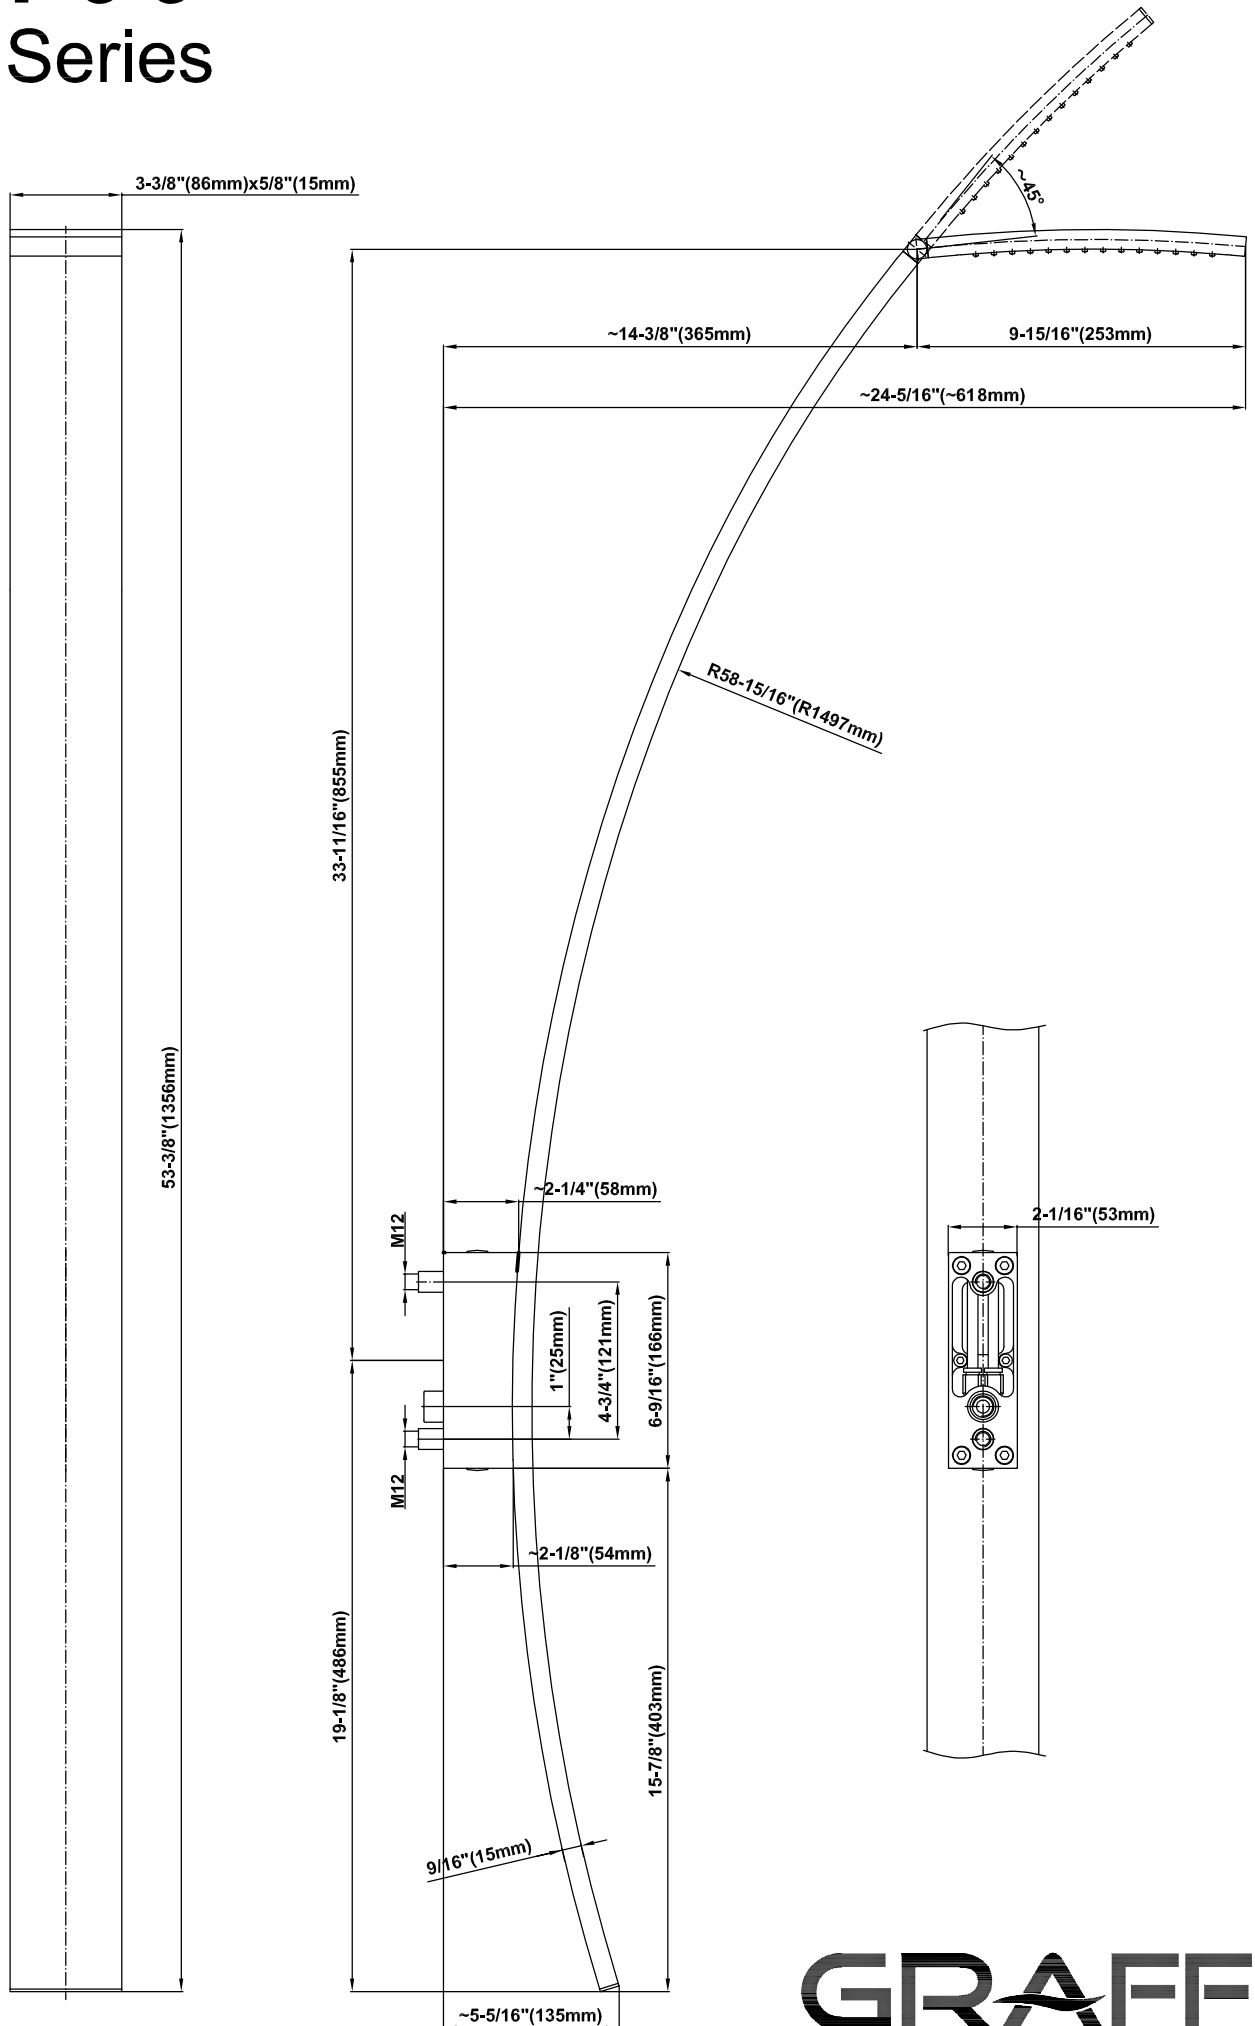

SHOWER
Luna Thermostatic Shower Set
(Rough & Trim)
GF3.100A-C9S

GRAFF[®]

Information

- Thermostatic Shower Spout Flow Rate 2.1 gpm @ 60 psi
- Body Spray Flow Rate 2.5 gpm @ 60 psi
- Contemporary Square Spout w/Body Sprays 8.1 gpm @ 60 psi

SHOWER
Rough
G-8005

GRAFF®

Information

- 18.4 gpm @ 60 psi
- 3/4" universal inlets/outlets with female threads
- Built-in service stops
- Complete serviceability from front of all units
- Supplied with protective plastic cover
- Thermostatic valve uses a paraffin wax cartridge

SHOWER
Spout and Wall Bracket
G-8700-T

GRAFF®

Finishes

Polished
Chrome

Steelnox®
(Satin Nickel)

G-8700

LUNA Series

SHOWER
Rough
G-8705