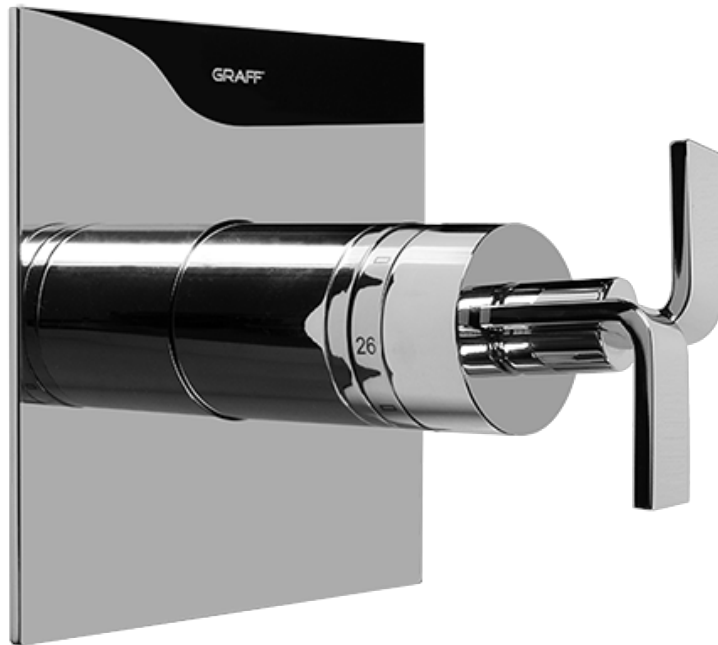

SHOWER
Rough
G-8005

GRAFF®

Information

- 18.4 gpm @ 60 psi
- 3/4" universal inlets/outlets with female threads
- Built-in service stops
- Complete serviceability from front of all units
- Supplied with protective plastic cover
- Thermostatic valve uses a paraffin wax cartridge

Finishes

Polished
Chrome

Steelnox®
(Satin Nickel)

SHOWER
Immersion SOLID Trim Plate
w/Handle
G-8041-C9S-T

GRAFF[®]

Information

- Single metal handle
- Decorative trim plate
- Use with G-8000 or G-8005 thermostatic rough valve
- To complete package, you must order rough valve
- ADA

Finishes

Polished
Chrome

Steelnix®
(Satin Nickel)

SHOWER
Immersion SOLID Trim Plate
w/Handle
G-8095-C9S-T

GRAFF®

Information

- Single metal handle
- Decorative trim plate
- Use with G-8070 or G-8075 thermostatic stop/volume control rough valve
- To complete package, you must order rough valve
- ADA

Finishes

Polished
Chrome

Steelnox[®]
(Satin Nickel)

G-8497

Shower Components

Contemporary Flush-Mount Body Spray with Solid Brass Swivel Head

Product Features

- 12 no-clog, easy-clean silicone jets
- Metal ball-joint allows for 18° angle adjustment of body spray
- Brass wall escutcheon and Flush-mounted trim
- 1/2" NPT female thread inlet
- Body spray flow rate ≤ 1.5 max gpm