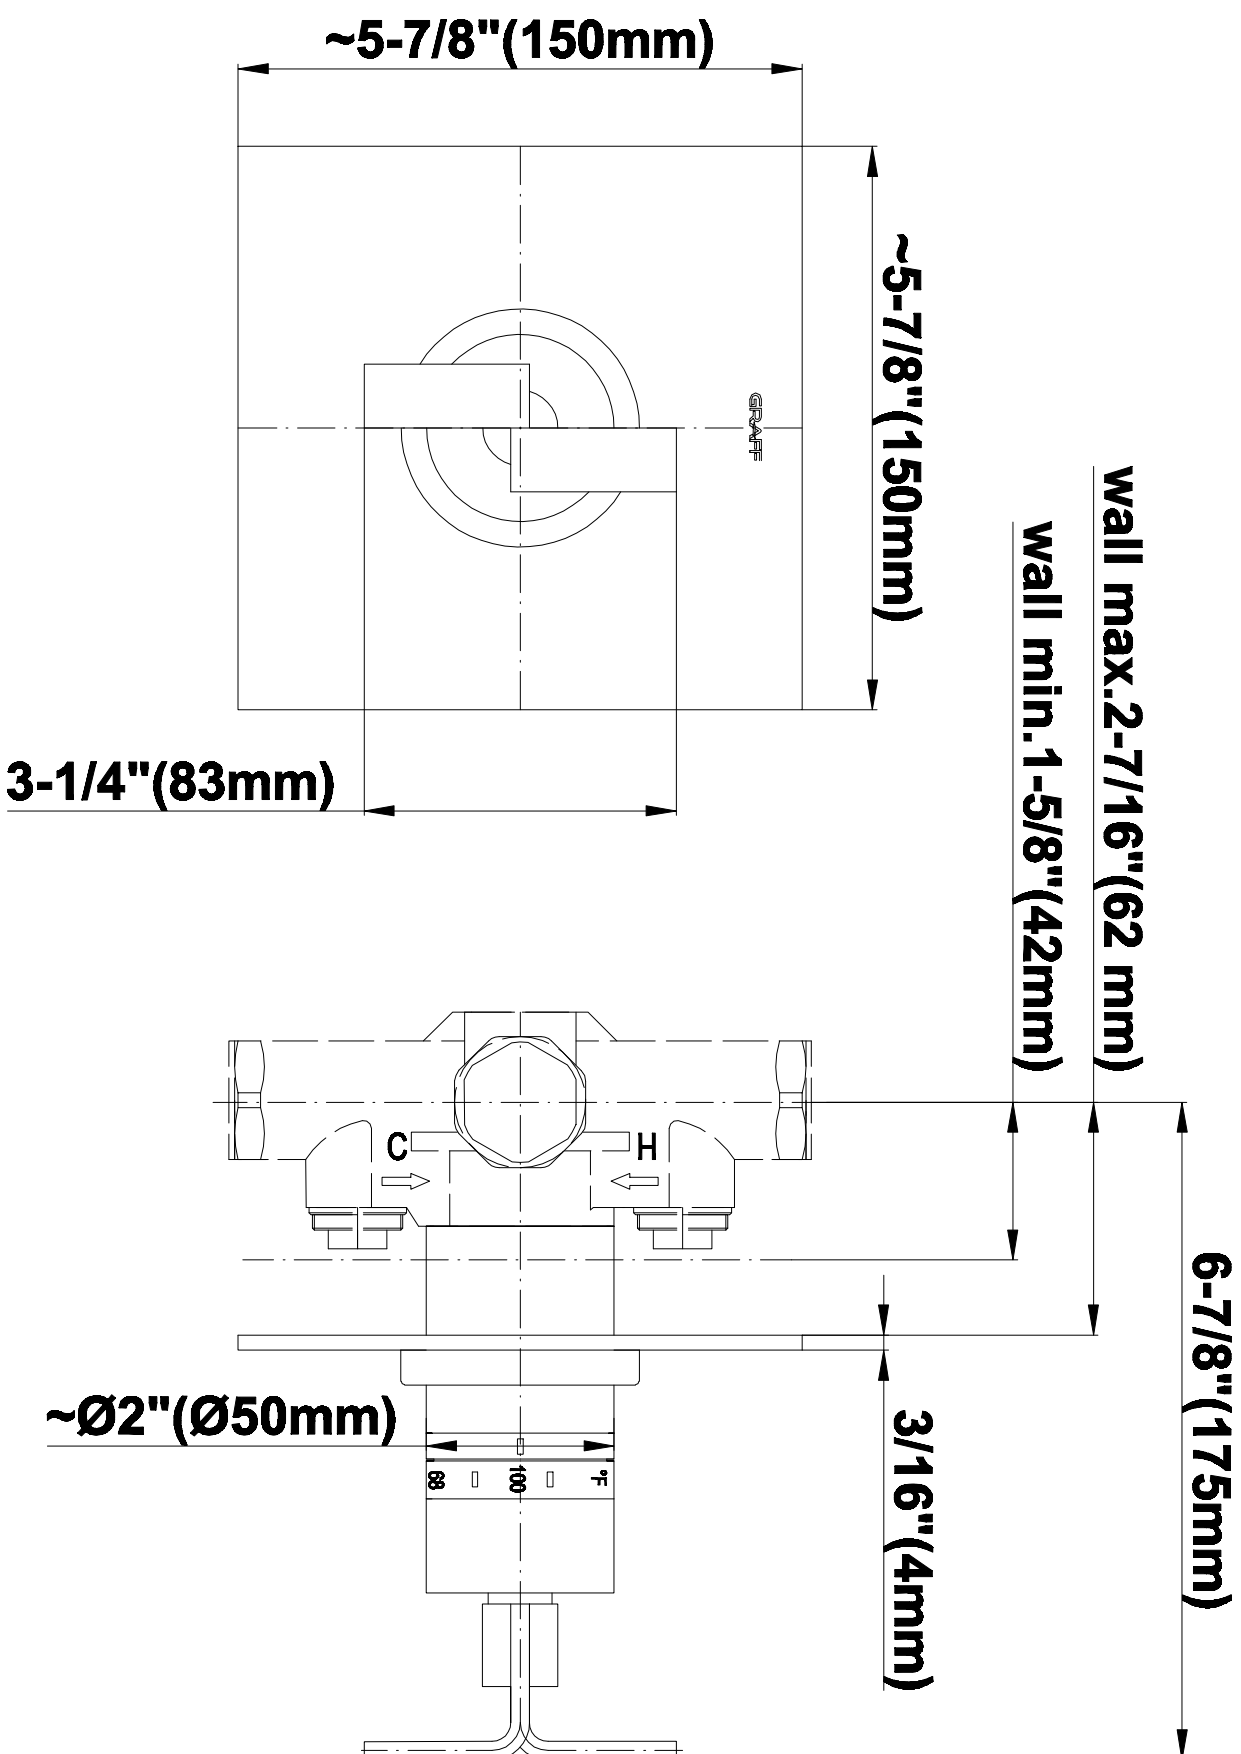

SHOWER
Luna Thermostatic Shower Set
(Rough & Trim)
GF3.100A-C9S

GRAFF[®]

Information

- Thermostatic Shower Spout Flow Rate 2.1 gpm @ 60 psi
- Body Spray Flow Rate 2.5 gpm @ 60 psi
- Contemporary Square Spout w/Body Sprays 8.1 gpm @ 60 psi

SHOWER
Rough
G-8005

GRAFF®

Information

- 18.4 gpm @ 60 psi
- 3/4" universal inlets/outlets with female threads
- Built-in service stops
- Complete serviceability from front of all units
- Supplied with protective plastic cover
- Thermostatic valve uses a paraffin wax cartridge

Finishes

Polished
Chrome

Steelnox[®]
(Satin Nickel)

G-8041

SHOWER
Rough
G-8075

GRAFF®

Information

- 3/4" universal inlets/outlets with female threads
- Supplied with protective plastic cover

Finishes

Polished
Chrome

Steelnox®
(Satin Nickel)

G-8095

SHOWER
Square Flush Mount Body Spray
w/ Solid Brass Swivel Head
G-8497

GRAFF[®]

Information

- 12 no-clog, easy-clean silicon jets
- Metal ball-joint allows for 18° angle adjustment of body spray
- Brass wall escutcheon and flush-mounted trim
- 1/2" NPT female thread inlet
- Body spray flow rate \leq 1.5 max gpm