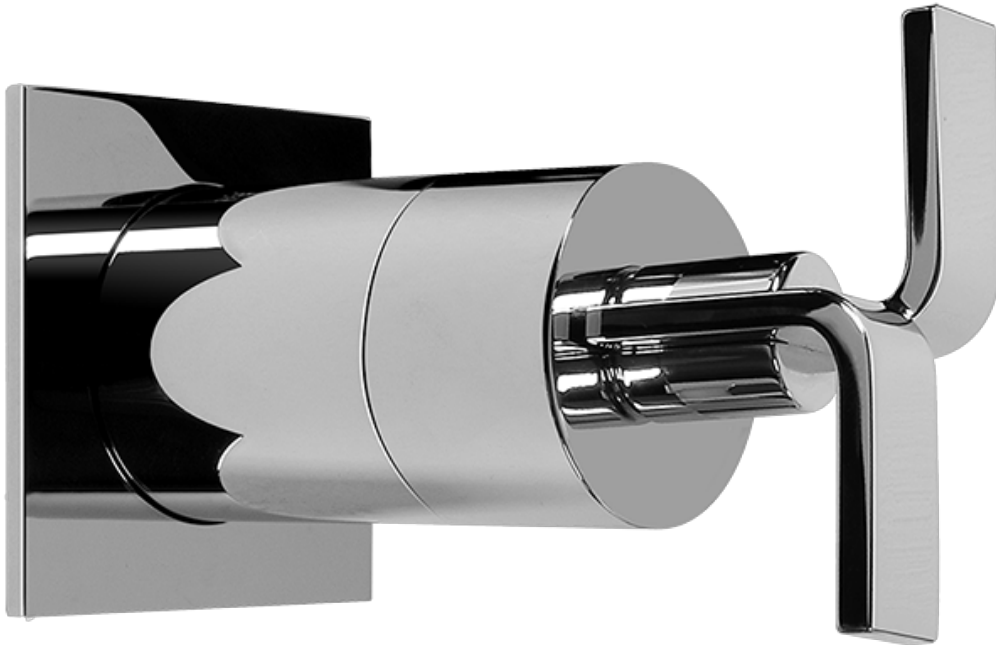

Finishes

Polished
Chrome

Steelnox®
(Satin Nickel)

SHOWER
Immersion SOLID Trim Plate
w/Handle
G-8041-C9S-T

GRAFF[®]

Information

- Single metal handle
- Decorative trim plate
- Use with G-8000 or G-8005 thermostatic rough valve
- To complete package, you must order rough valve
- ADA

Finishes

Polished
Chrome

Steelnix®
(Satin Nickel)

SHOWER
Immersion SOLID Trim Plate
w/Handle
G-8095-C9S-T

GRAFF®

Information

- Single metal handle
- Decorative trim plate
- Use with G-8070 or G-8075 thermostatic stop/volume control rough valve
- To complete package, you must order rough valve
- ADA

Finishes

Polished
Chrome

Steelnox®
(Satin Nickel)

G-8095

SHOWER
Square Flush Mount Body Spray
w/ Solid Brass Swivel Head
G-8497

GRAFF[®]

Information

- 12 no-clog, easy-clean silicon jets
- Metal ball-joint allows for 18° angle adjustment of body spray
- Brass wall escutcheon and flush-mounted trim
- 1/2" NPT female thread inlet
- Body spray flow rate \leq 1.5 max gpm

Finishes

Polished
Chrome

Steelnox[®]
(Satin Nickel)

G-8497

Shower Components

Contemporary Flush-Mount Body Spray with Solid Brass Swivel Head

Product Features

- 12 no-clog, easy-clean silicone jets
- Metal ball-joint allows for 18° angle adjustment of body spray
- Brass wall escutcheon and Flush-mounted trim
- 1/2" NPT female thread inlet
- Body spray flow rate ≤ 1.5 max gpm