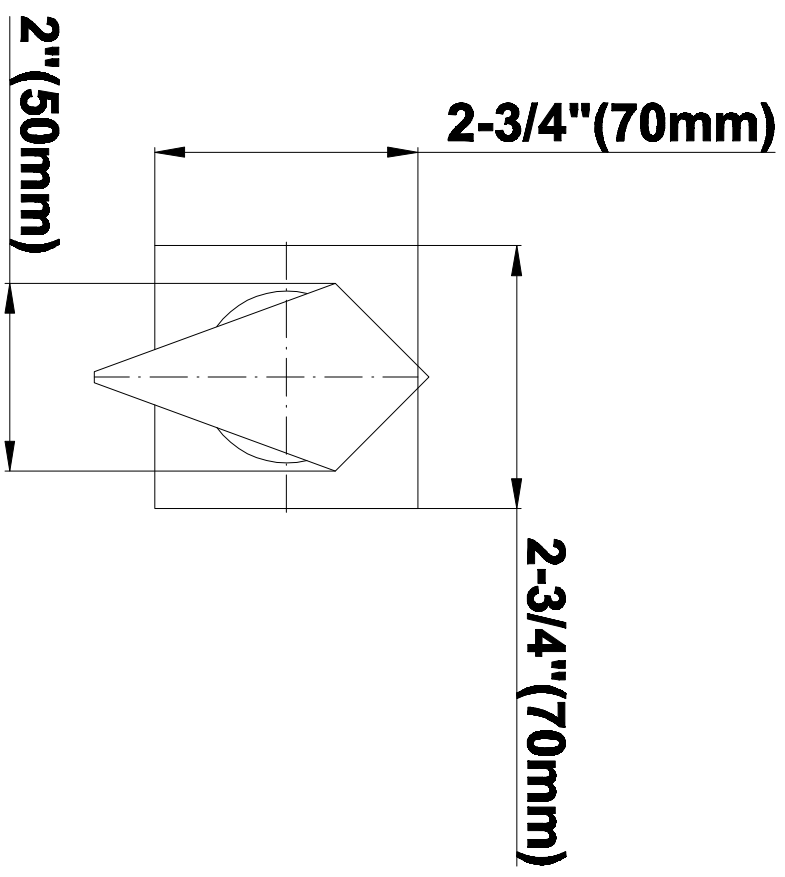

SHOWER
Rough
G-8005

GRAFF®

Information

- 18.4 gpm @ 60 psi
- 3/4" universal inlets/outlets with female threads
- Built-in service stops
- Complete serviceability from front of all units
- Supplied with protective plastic cover
- Thermostatic valve uses a paraffin wax cartridge

Finishes

Polished
Chrome

SteeInox®
(Satin Nickel)

SHOWER
Stealth SOLID Trim Plate
w/Handle
G-8095-LM23S-T

GRAFF®

Information

- Single metal handle
- Decorative trim plate
- Use with G-8070 or G-8075 thermostatic stop/volume control rough valve
- To complete package, you must order rough valve
- ADA

Finishes

Polished
Chrome

Steelnix®
(Satin Nickel)

G-8095

SHOWER
Square Flush Mount Body Spray
w/ Solid Brass Swivel Head
G-8497

GRAFF[®]

Information

- 12 no-clog, easy-clean silicon jets
- Metal ball-joint allows for 18° angle adjustment of body spray
- Brass wall escutcheon and flush-mounted trim
- 1/2" NPT female thread inlet
- Body spray flow rate ≤ 1.5 max gpm

Finishes

Polished
Chrome

Steelnox[®]
(Satin Nickel)

G-8497

Shower Components

Contemporary Flush-Mount Body Spray with Solid Brass Swivel Head

Product Features

- 12 no-clog, easy-clean silicone jets
- Metal ball-joint allows for 18° angle adjustment of body spray
- Brass wall escutcheon and Flush-mounted trim
- 1/2" NPT female thread inlet
- Body spray flow rate ≤ 1.5 max gpm