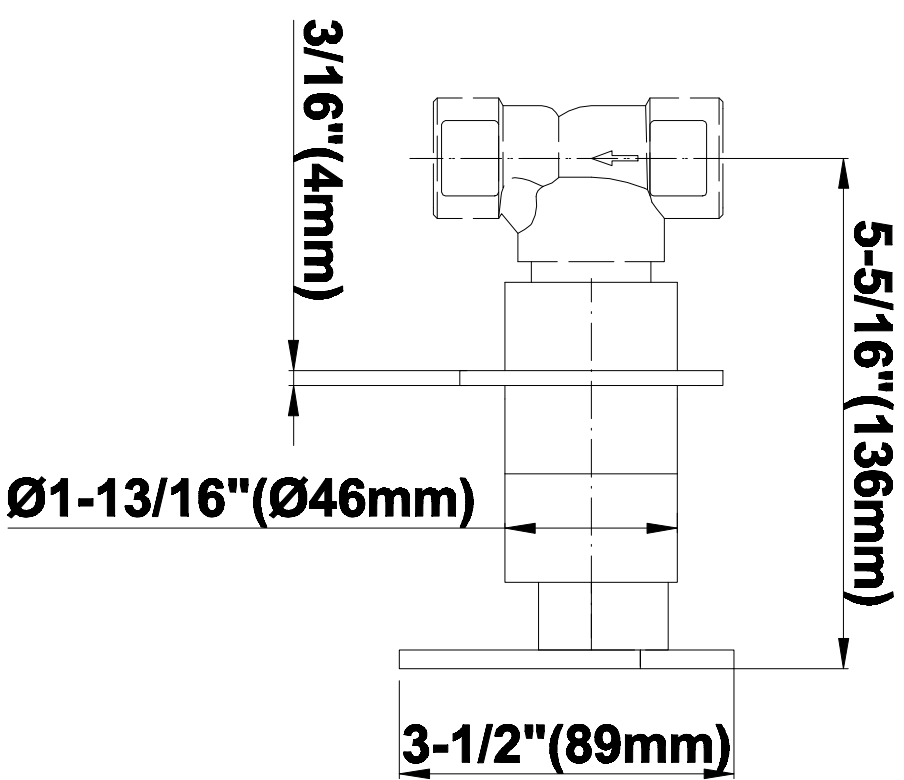

SHOWER
Rough
G-8005

GRAFF®

Information

- 18.4 gpm @ 60 psi
- 3/4" universal inlets/outlets with female threads
- Built-in service stops
- Complete serviceability from front of all units
- Supplied with protective plastic cover
- Thermostatic valve uses a paraffin wax cartridge

Finishes

Polished
Chrome

SteeInox®
(Satin Nickel)

SHOWER
Stealth SOLID Trim Plate
w/Handle
G-8095-LM23S-T

GRAFF®

Information

- Single metal handle
- Decorative trim plate
- Use with G-8070 or G-8075 thermostatic stop/volume control rough valve
- To complete package, you must order rough valve
- ADA

Finishes

Polished
Chrome

Steelnix®
(Satin Nickel)

G-8095

SHOWER
Square Flush Mount Body Spray
w/ Solid Brass Swivel Head
G-8497

GRAFF[®]

Information

- 12 no-clog, easy-clean silicon jets
- Metal ball-joint allows for 18° angle adjustment of body spray
- Brass wall escutcheon and flush-mounted trim
- 1/2" NPT female thread inlet
- Body spray flow rate ≤ 1.5 max gpm

Finishes

Polished
Chrome

Steelnox[®]
(Satin Nickel)

G-8497

Shower Components

Contemporary Flush-Mount Body Spray with Solid Brass Swivel Head

Product Features

- 12 no-clog, easy-clean silicone jets
- Metal ball-joint allows for 18° angle adjustment of body spray
- Brass wall escutcheon and Flush-mounted trim
- 1/2" NPT female thread inlet
- Body spray flow rate ≤ 1.5 max gpm