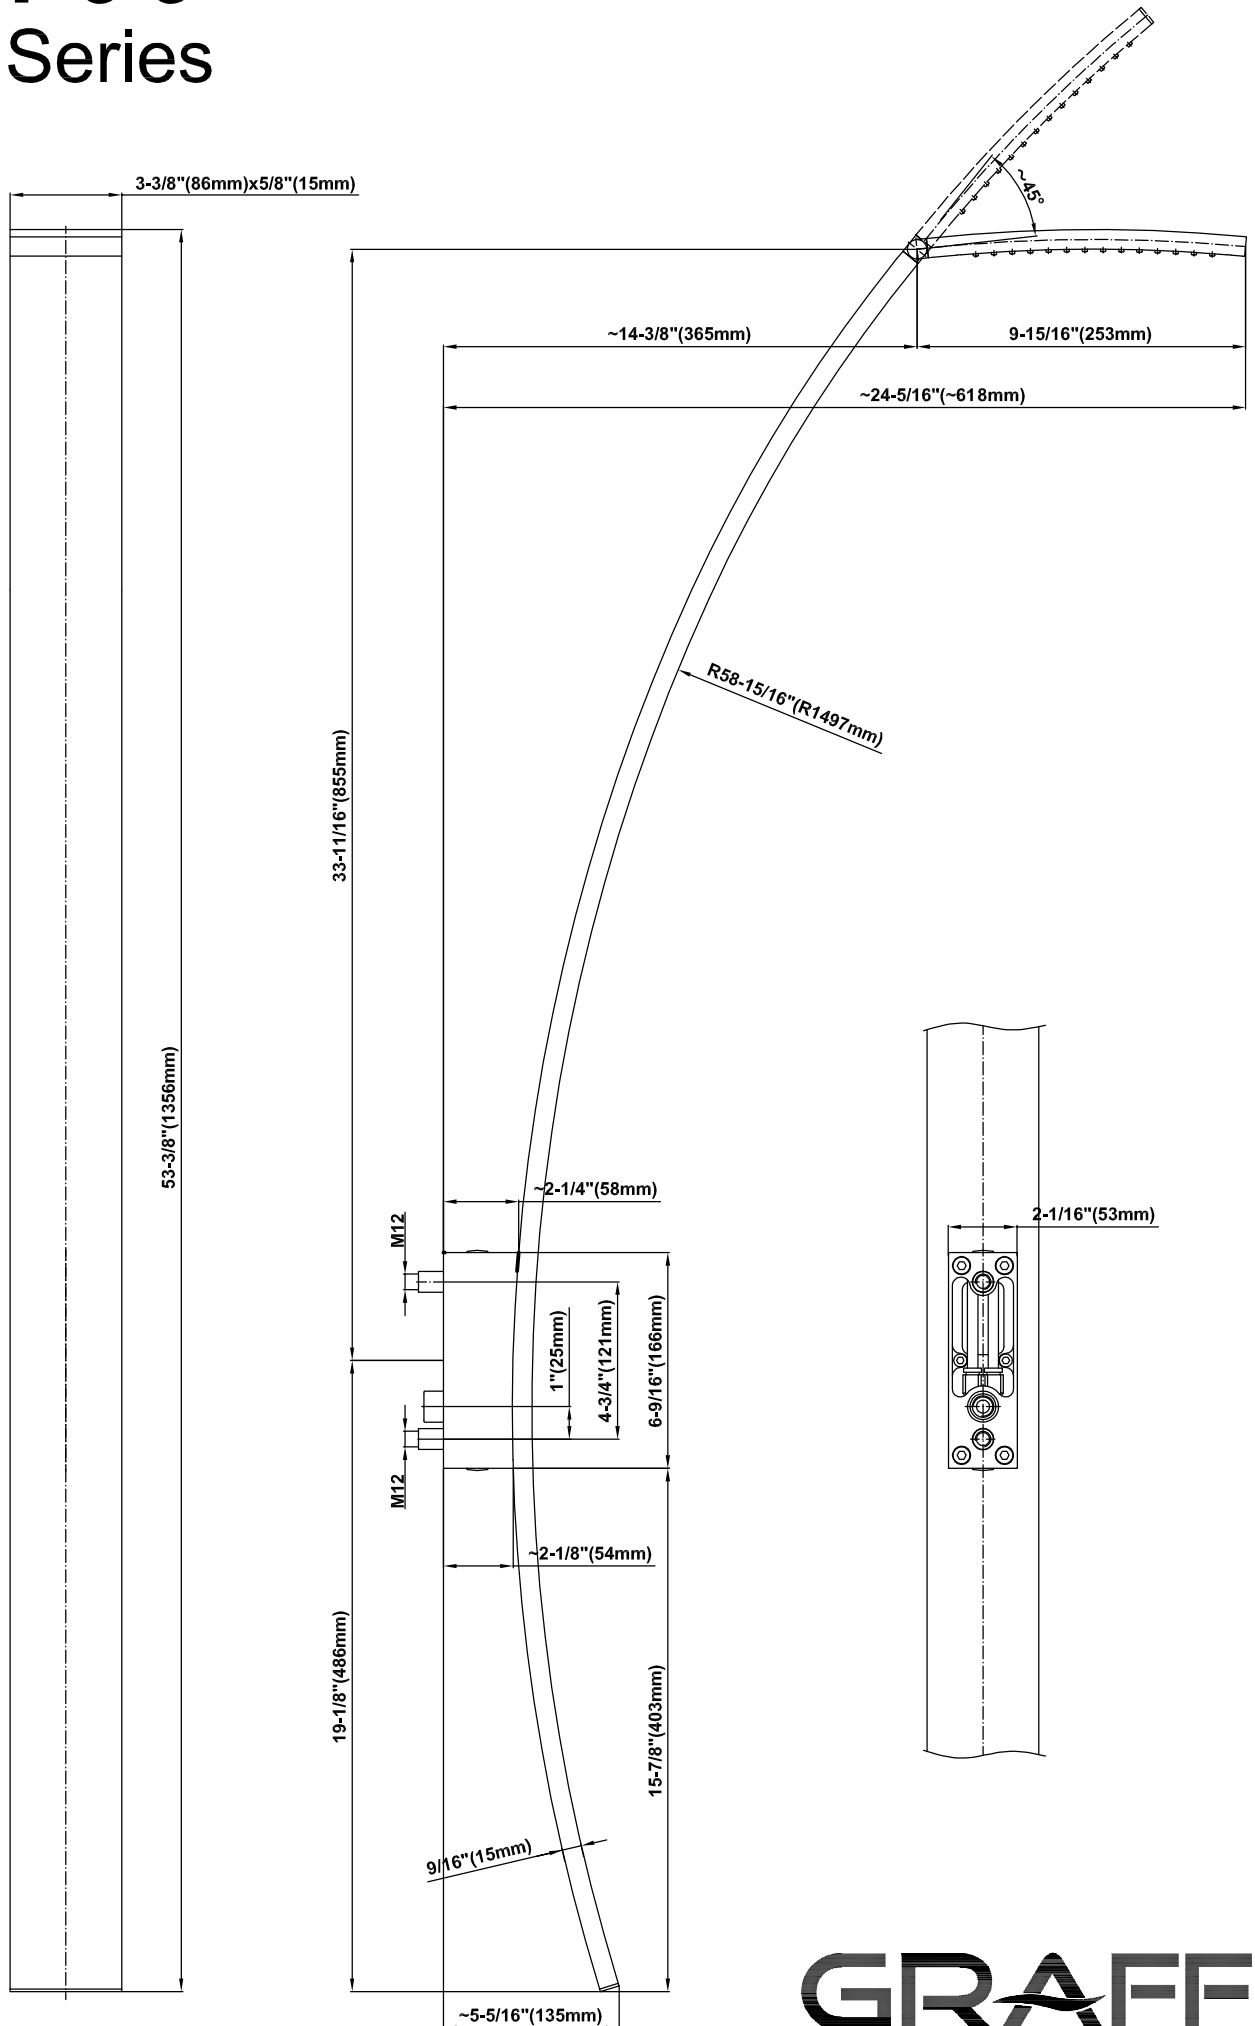

SHOWER
Luna Thermostatic Shower Set
(Rough & Trim)
GF3.100A-LM23S

GRAFF[®]

Information

- Thermostatic Shower Spout Flow Rate 2.1 gpm @ 60 psi
- Body Spray Flow Rate 2.5 gpm @ 60 psi
- Contemporary Square Spout w/Body Sprays 8.1 gpm @ 60 psi

SHOWER
Rough
G-8005

GRAFF®

Information

- 18.4 gpm @ 60 psi
- 3/4" universal inlets/outlets with female threads
- Built-in service stops
- Complete serviceability from front of all units
- Supplied with protective plastic cover
- Thermostatic valve uses a paraffin wax cartridge

SHOWER
Spout and Wall Bracket
G-8700-T

GRAFF®

Finishes

Polished
Chrome

Steelnox®
(Satin Nickel)

G-8700

LUNA Series

SHOWER
Rough
G-8705