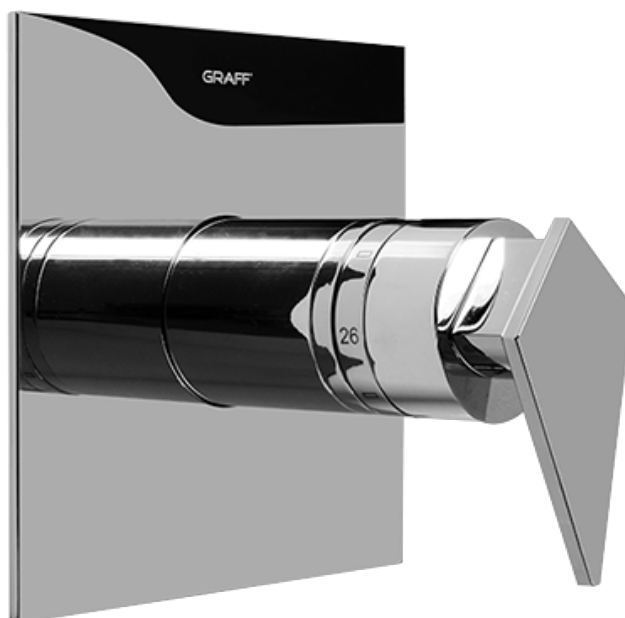

SHOWER
Rough
G-8005

GRAFF®

Information

- 18.4 gpm @ 60 psi
- 3/4" universal inlets/outlets with female threads
- Built-in service stops
- Complete serviceability from front of all units
- Supplied with protective plastic cover
- Thermostatic valve uses a paraffin wax cartridge

Finishes

Polished
Chrome

Steelnox®
(Satin Nickel)

SHOWER
Stealth SOLID Trim Plate
w/Handle
G-8041-LM23S-T

GRAFF[®]

Information

- Single metal handle
- Decorative trim plate
- Use with G-8000 or G-8005 thermostatic rough valve
- To complete package, you must order rough valve
- ADA

Finishes

Polished
Chrome

SteeInox®
(Satin Nickel)

SHOWER
Stealth SOLID Trim Plate
w/Handle
G-8095-LM23S-T

GRAFF®

Information

- Single metal handle
- Decorative trim plate
- Use with G-8070 or G-8075 thermostatic stop/volume control rough valve
- To complete package, you must order rough valve
- ADA

Finishes

Polished
Chrome

Steelnox[®]
(Satin Nickel)

G-8497

Shower Components

Contemporary Flush-Mount Body Spray with Solid Brass Swivel Head

Product Features

- 12 no-clog, easy-clean silicone jets
- Metal ball-joint allows for 18° angle adjustment of body spray
- Brass wall escutcheon and Flush-mounted trim
- 1/2" NPT female thread inlet
- Body spray flow rate ≤ 1.5 max gpm