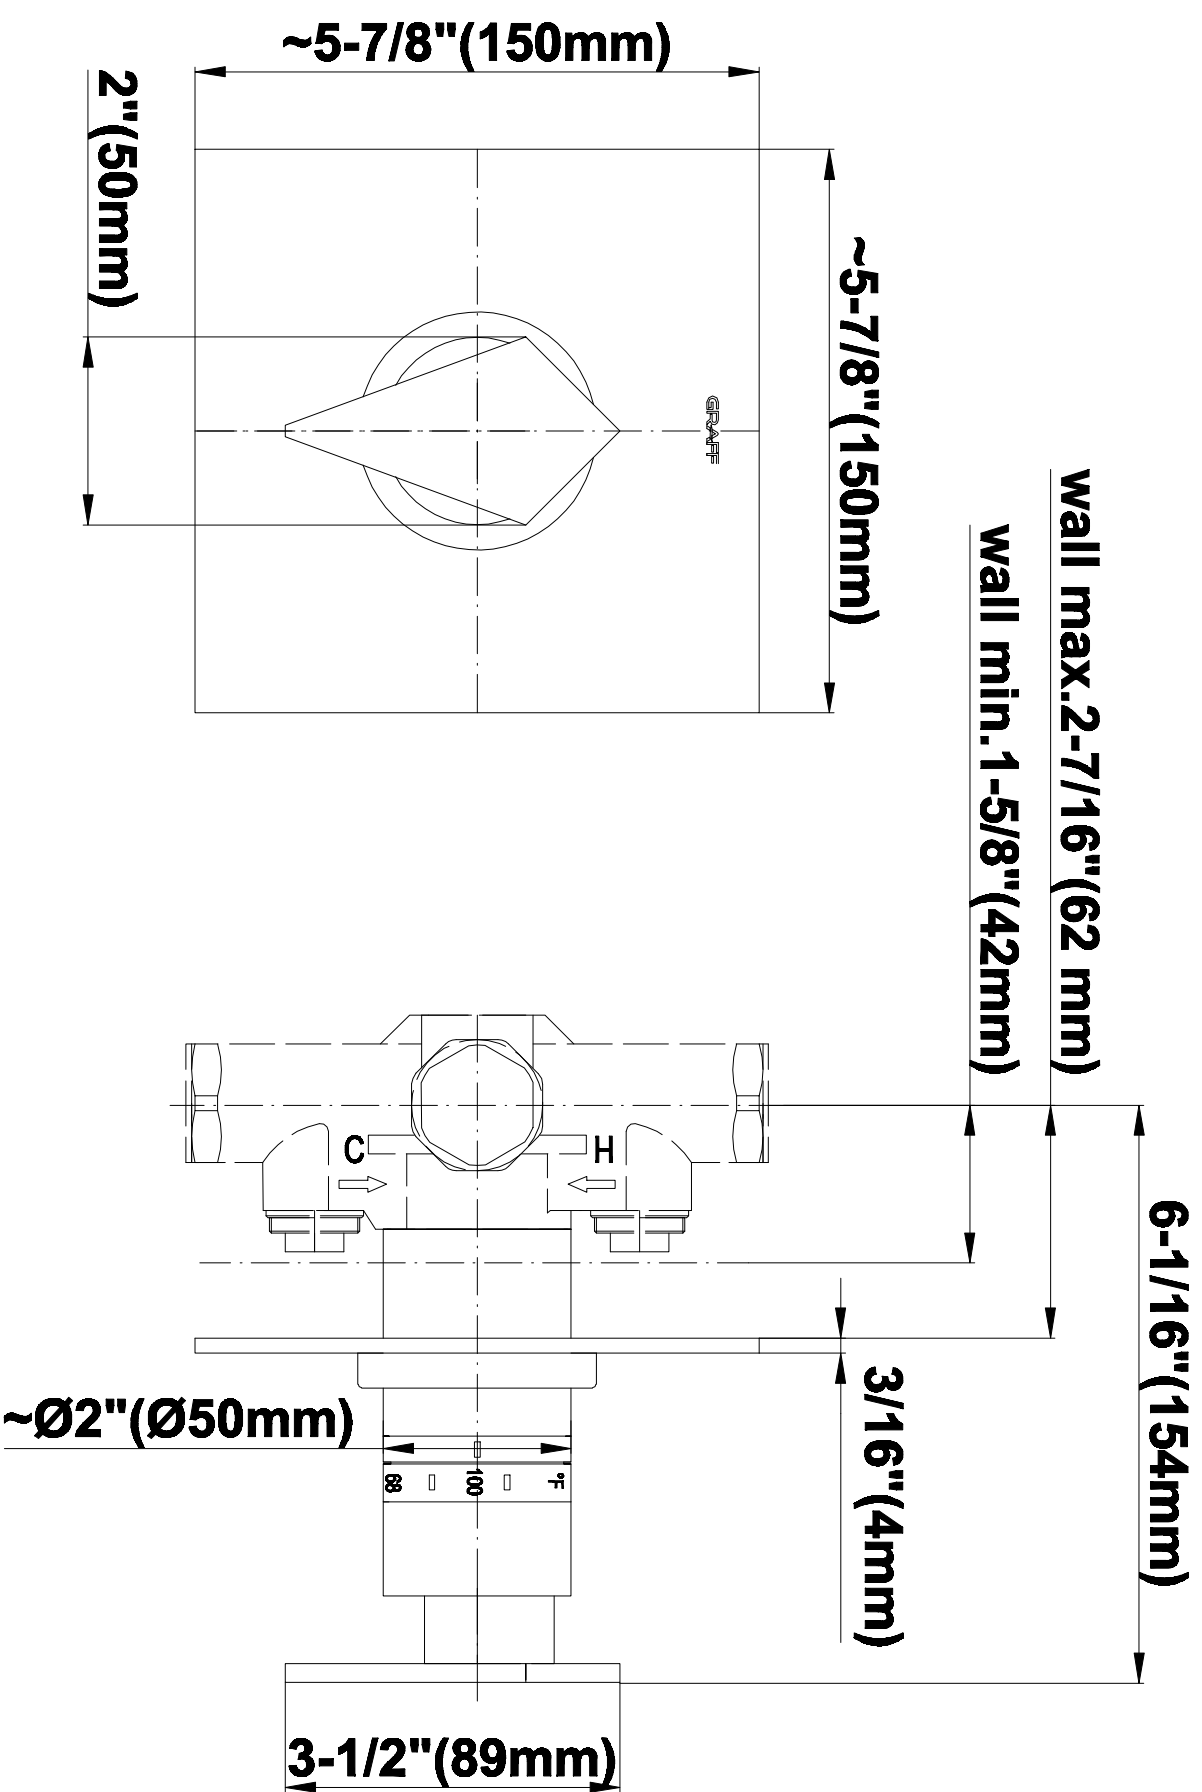

SHOWER
Luna Thermostatic Shower Set
(Rough & Trim)
GF3.100A-LM23S

GRAFF[®]

Information

- Thermostatic Shower Spout Flow Rate 2.1 gpm @ 60 psi
- Body Spray Flow Rate 2.5 gpm @ 60 psi
- Contemporary Square Spout w/Body Sprays 8.1 gpm @ 60 psi

SHOWER
Rough
G-8005

GRAFF®

Information

- 18.4 gpm @ 60 psi
- 3/4" universal inlets/outlets with female threads
- Built-in service stops
- Complete serviceability from front of all units
- Supplied with protective plastic cover
- Thermostatic valve uses a paraffin wax cartridge

Finishes

Polished
Chrome

Steelnox[®]
(Satin Nickel)

G-8041

SHOWER
Rough
G-8075

GRAFF®

Information

- 3/4" universal inlets/outlets with female threads
- Supplied with protective plastic cover

Finishes

Polished
Chrome

SteeInox®
(Satin Nickel)

SHOWER
Stealth SOLID Trim Plate
w/Handle
G-8095-LM23S-T

GRAFF®

Information

- Single metal handle
- Decorative trim plate
- Use with G-8070 or G-8075 thermostatic stop/volume control rough valve
- To complete package, you must order rough valve
- ADA