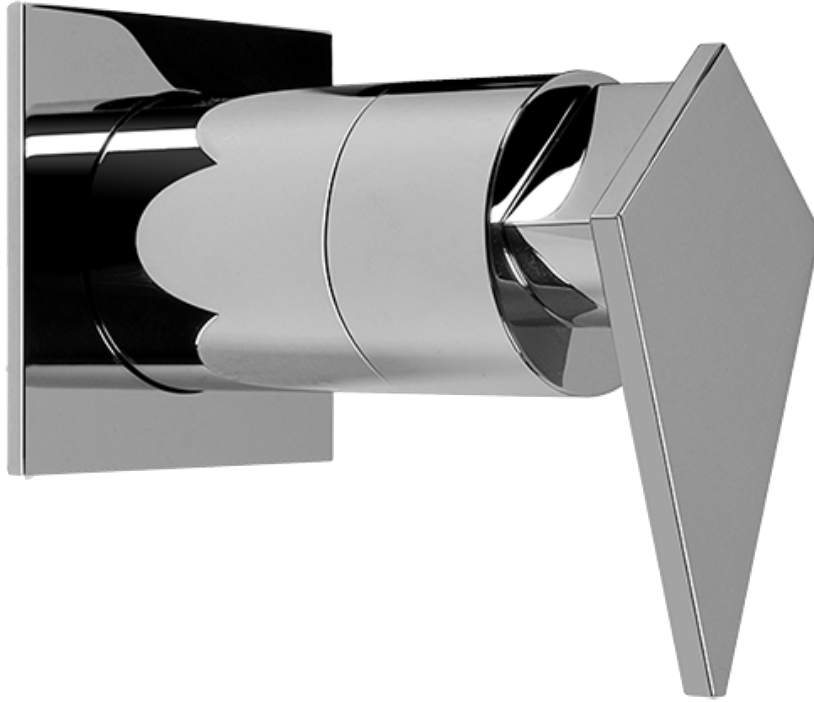

Finishes

Polished
Chrome

Steelnox®
(Satin Nickel)

SHOWER
Stealth SOLID Trim Plate
w/Handle
G-8041-LM23S-T

GRAFF[®]

Information

- Single metal handle
- Decorative trim plate
- Use with G-8000 or G-8005 thermostatic rough valve
- To complete package, you must order rough valve
- ADA

Finishes

Polished
Chrome

SteeInox®
(Satin Nickel)

SHOWER
Stealth SOLID Trim Plate
w/Handle
G-8095-LM23S-T

GRAFF®

Information

- Single metal handle
- Decorative trim plate
- Use with G-8070 or G-8075 thermostatic stop/volume control rough valve
- To complete package, you must order rough valve
- ADA

Finishes

Polished
Chrome

Steelnix®
(Satin Nickel)

G-8095

SHOWER
Square Flush Mount Body Spray
w/ Solid Brass Swivel Head
G-8497

GRAFF[®]

Information

- 12 no-clog, easy-clean silicon jets
- Metal ball-joint allows for 18° angle adjustment of body spray
- Brass wall escutcheon and flush-mounted trim
- 1/2" NPT female thread inlet
- Body spray flow rate ≤ 1.5 max gpm

Finishes

Polished
Chrome

Steelnox[®]
(Satin Nickel)

G-8497

Shower Components

Contemporary Flush-Mount Body Spray with Solid Brass Swivel Head

Product Features

- 12 no-clog, easy-clean silicone jets
- Metal ball-joint allows for 18° angle adjustment of body spray
- Brass wall escutcheon and Flush-mounted trim
- 1/2" NPT female thread inlet
- Body spray flow rate ≤ 1.5 max gpm