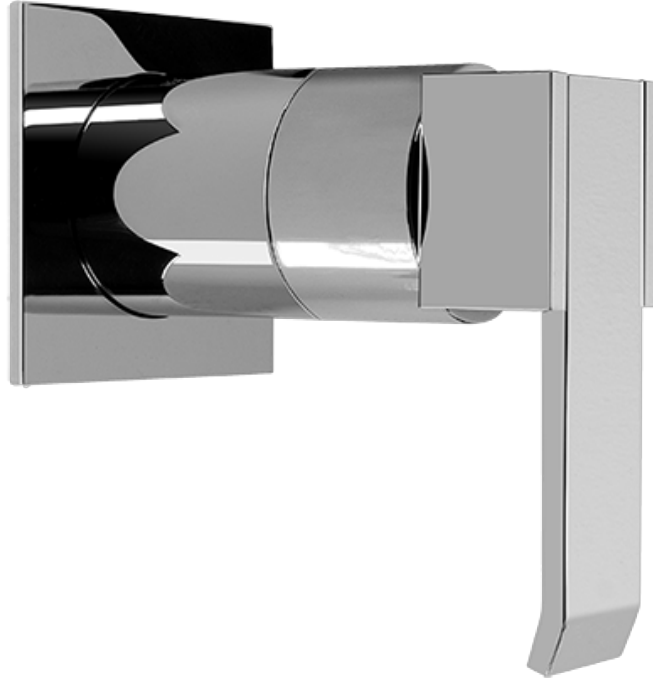

Finishes

Polished
Chrome

Steelnox®
(Satin Nickel)

SHOWER
Qubic SOLID Trim Plate w/Handle
G-8041-LM38S-T

GRAFF®

Information

- Single metal handle
- Decorative trim plate
- Use with G-8000 or G-8005 thermostatic rough valve
- To complete package, you must order rough valve
- ADA

Finishes

Polished
Chrome

Steelnix®
(Satin Nickel)

SHOWER
Qubic SOLID Trim Plate w/Handle
G-8095-LM38S-T

GRAFF®

Information

- Single metal handle
- Decorative trim plate
- Use with G-8070 or G-8075 thermostatic stop/volume control rough valve
- To complete package, you must order rough valve
- ADA

Finishes

Polished
Chrome

Steelnox®
(Satin Nickel)

G-8095-LM38S-T

Qubic Collection

Stop/Volume Control Valve Trim with Handle

GRAFF[®]
CUTTING EDGE DESIGN

Product Features

Finishes

Polished
Chrome

Steelnox[®]
(Satin Nickel)

G-8497

Shower Components

Contemporary Flush-Mount Body Spray with Solid Brass Swivel Head

Product Features

- 12 no-clog, easy-clean silicone jets
- Metal ball-joint allows for 18° angle adjustment of body spray
- Brass wall escutcheon and Flush-mounted trim
- 1/2" NPT female thread inlet
- Body spray flow rate ≤ 1.5 max gpm