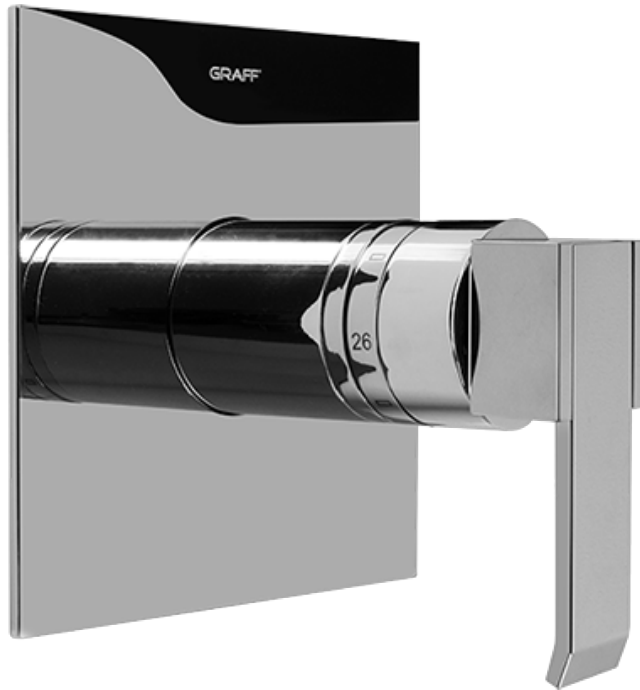

SHOWER
Rough
G-8005

GRAFF®

Information

- 18.4 gpm @ 60 psi
- 3/4" universal inlets/outlets with female threads
- Built-in service stops
- Complete serviceability from front of all units
- Supplied with protective plastic cover
- Thermostatic valve uses a paraffin wax cartridge

Finishes

Polished
Chrome

Steelnox®
(Satin Nickel)

SHOWER
Qubic SOLID Trim Plate w/Handle
G-8041-LM38S-T

GRAFF®

Information

- Single metal handle
- Decorative trim plate
- Use with G-8000 or G-8005 thermostatic rough valve
- To complete package, you must order rough valve
- ADA

Finishes

Polished
Chrome

Steelnox®
(Satin Nickel)

G-8041

SHOWER
Rough
G-8075

GRAFF®

Information

- 3/4" universal inlets/outlets with female threads
- Supplied with protective plastic cover

Finishes

Polished
Chrome

Steelnix®
(Satin Nickel)

SHOWER
Qubic SOLID Trim Plate w/Handle
G-8095-LM38S-T

GRAFF®

Information

- Single metal handle
- Decorative trim plate
- Use with G-8070 or G-8075 thermostatic stop/volume control rough valve
- To complete package, you must order rough valve
- ADA