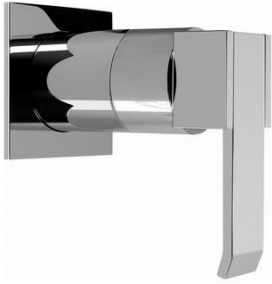

G-8095-LM38S-T

Qubic Collection

Stop/Volume Control Valve Trim with Handle

GRAFF®
CUTTING EDGE DESIGN

Product Features

- Single metal handle and decorative trim plate
- Use with G-8070 or G-8075 thermostatic stop/volume control rough valve

Available Finishes

- Polished Chrome
  G-8095-LM38S-PC-T
- Polished Nickel
  G-8095-LM38S-PN-T
- Steelnox®
  G-8095-LM38S-SN-T
- Olive Bronze™
  G-8095-LM38S-OB-T
- Architectural Black w/Chrome Accents
  G-8095-LM38S-PC/BK-T

Warranty

- Limited lifetime warranty

For complete warranty information go to www.graff-faucets.com/en-nam/warranty