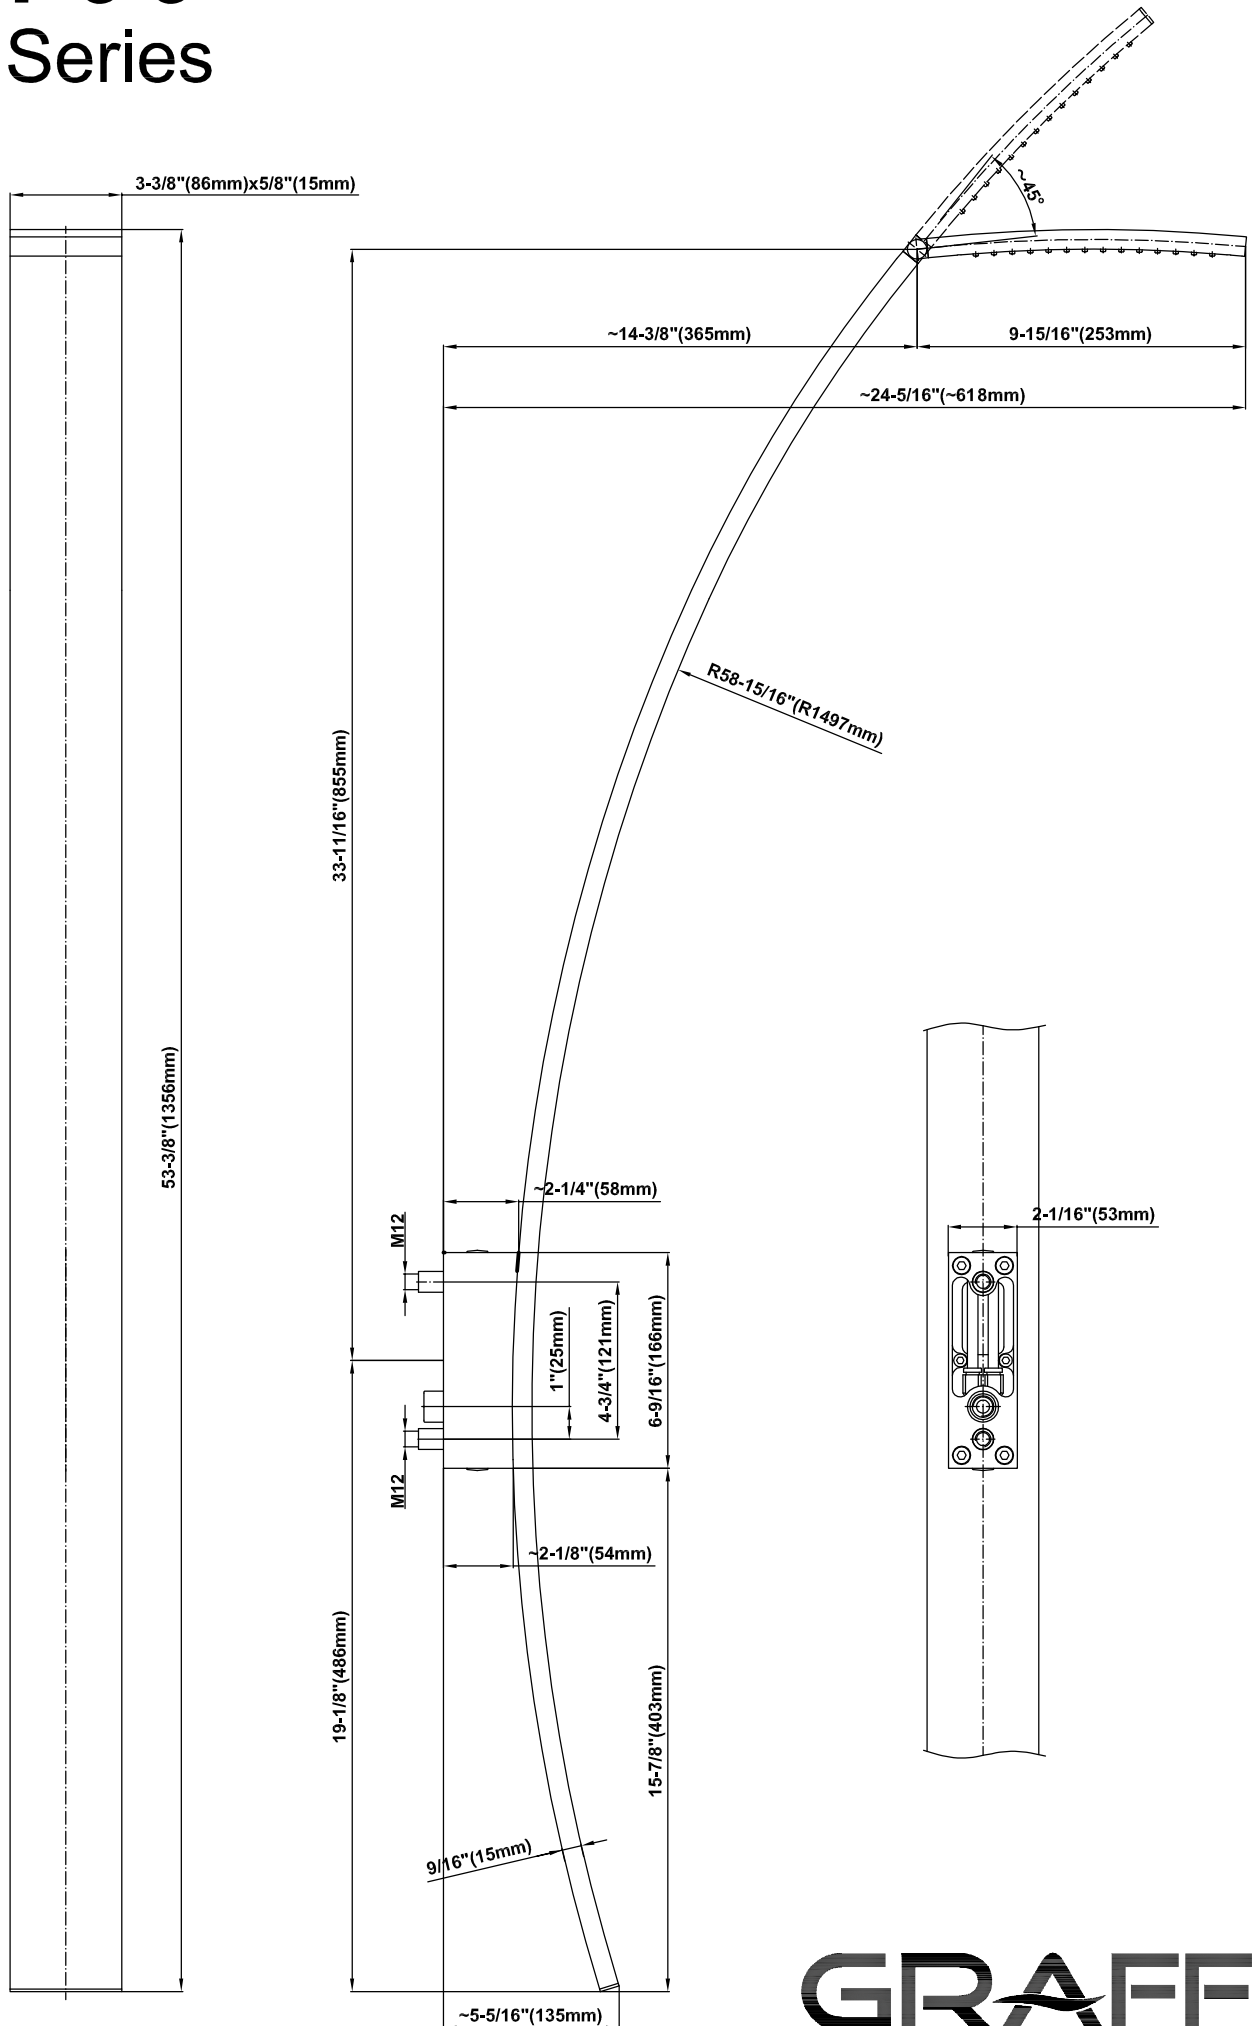

SHOWER
Luna Thermostatic Shower Set
(Rough & Trim)
GF3.100A-LM39S

GRAFF[®]

Information

- Thermostatic Shower Spout Flow Rate 2.1 gpm @ 60 psi
- Body Spray Flow Rate 2.5 gpm @ 60 psi
- Contemporary Square Spout w/Body Sprays 8.1 gpm @ 60 psi

SHOWER
Rough
G-8005

GRAFF®

Information

- 18.4 gpm @ 60 psi
- 3/4" universal inlets/outlets with female threads
- Built-in service stops
- Complete serviceability from front of all units
- Supplied with protective plastic cover
- Thermostatic valve uses a paraffin wax cartridge

Finishes

Polished
Chrome

SteeInox®
(Satin Nickel)

SHOWER
Qubic Tre SOLID Trim Plate
w/Handle
G-8095-LM39S-T

GRAFF®

Information

- Single metal handle
- Decorative trim plate
- Use with G-8070 or G-8075 thermostatic stop/volume control rough valve
- To complete package, you must order rough valve
- ADA

SHOWER
Spout and Wall Bracket
G-8700-T

GRAFF®

Finishes

Polished
Chrome

Steelnox®
(Satin Nickel)

G-8700

LUNA Series

SHOWER
Rough
G-8705