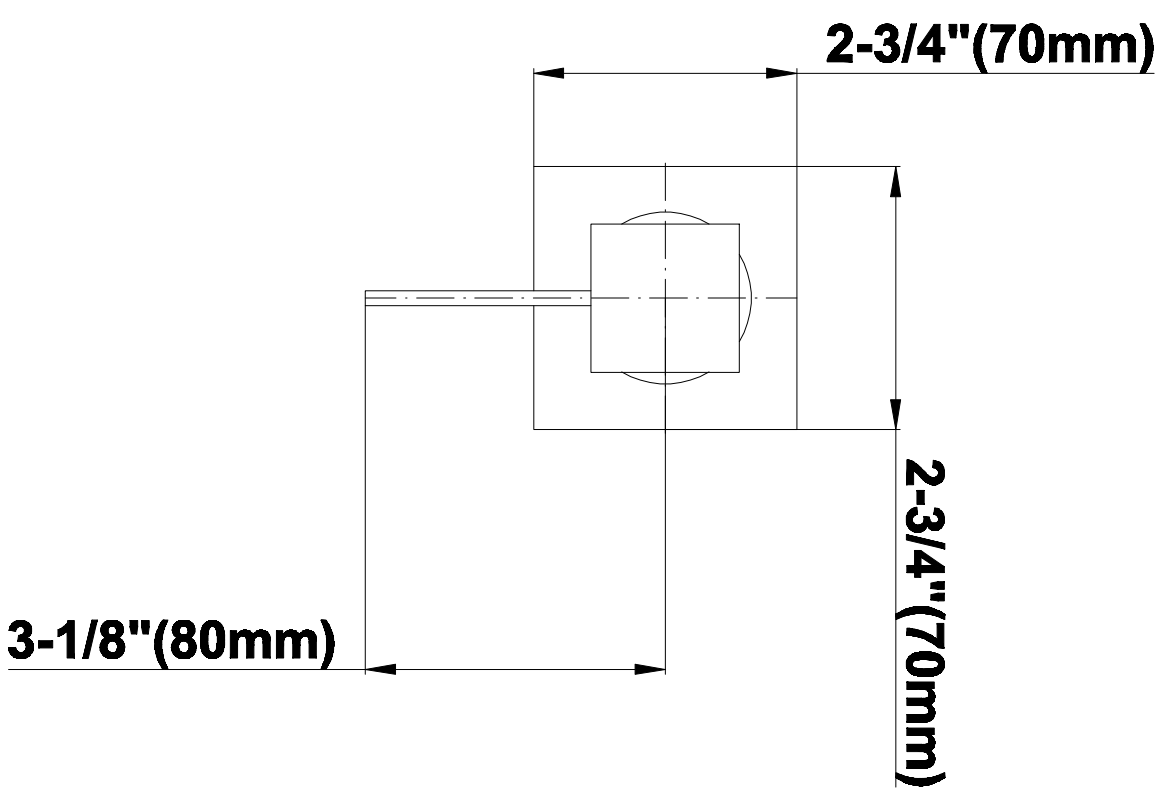

Finishes

Polished
Chrome

Steelnox®
(Satin Nickel)

G-8095

SHOWER
Square Flush Mount Body Spray
w/ Solid Brass Swivel Head
G-8497

GRAFF[®]

Information

- 12 no-clog, easy-clean silicon jets
- Metal ball-joint allows for 18° angle adjustment of body spray
- Brass wall escutcheon and flush-mounted trim
- 1/2" NPT female thread inlet
- Body spray flow rate ≤ 1.5 max gpm

Finishes

Polished
Chrome

Steelnox[®]
(Satin Nickel)

G-8497

Shower Components

Contemporary Flush-Mount Body Spray with Solid Brass Swivel Head

Product Features

- 12 no-clog, easy-clean silicone jets
- Metal ball-joint allows for 18° angle adjustment of body spray
- Brass wall escutcheon and Flush-mounted trim
- 1/2" NPT female thread inlet
- Body spray flow rate ≤ 1.5 max gpm