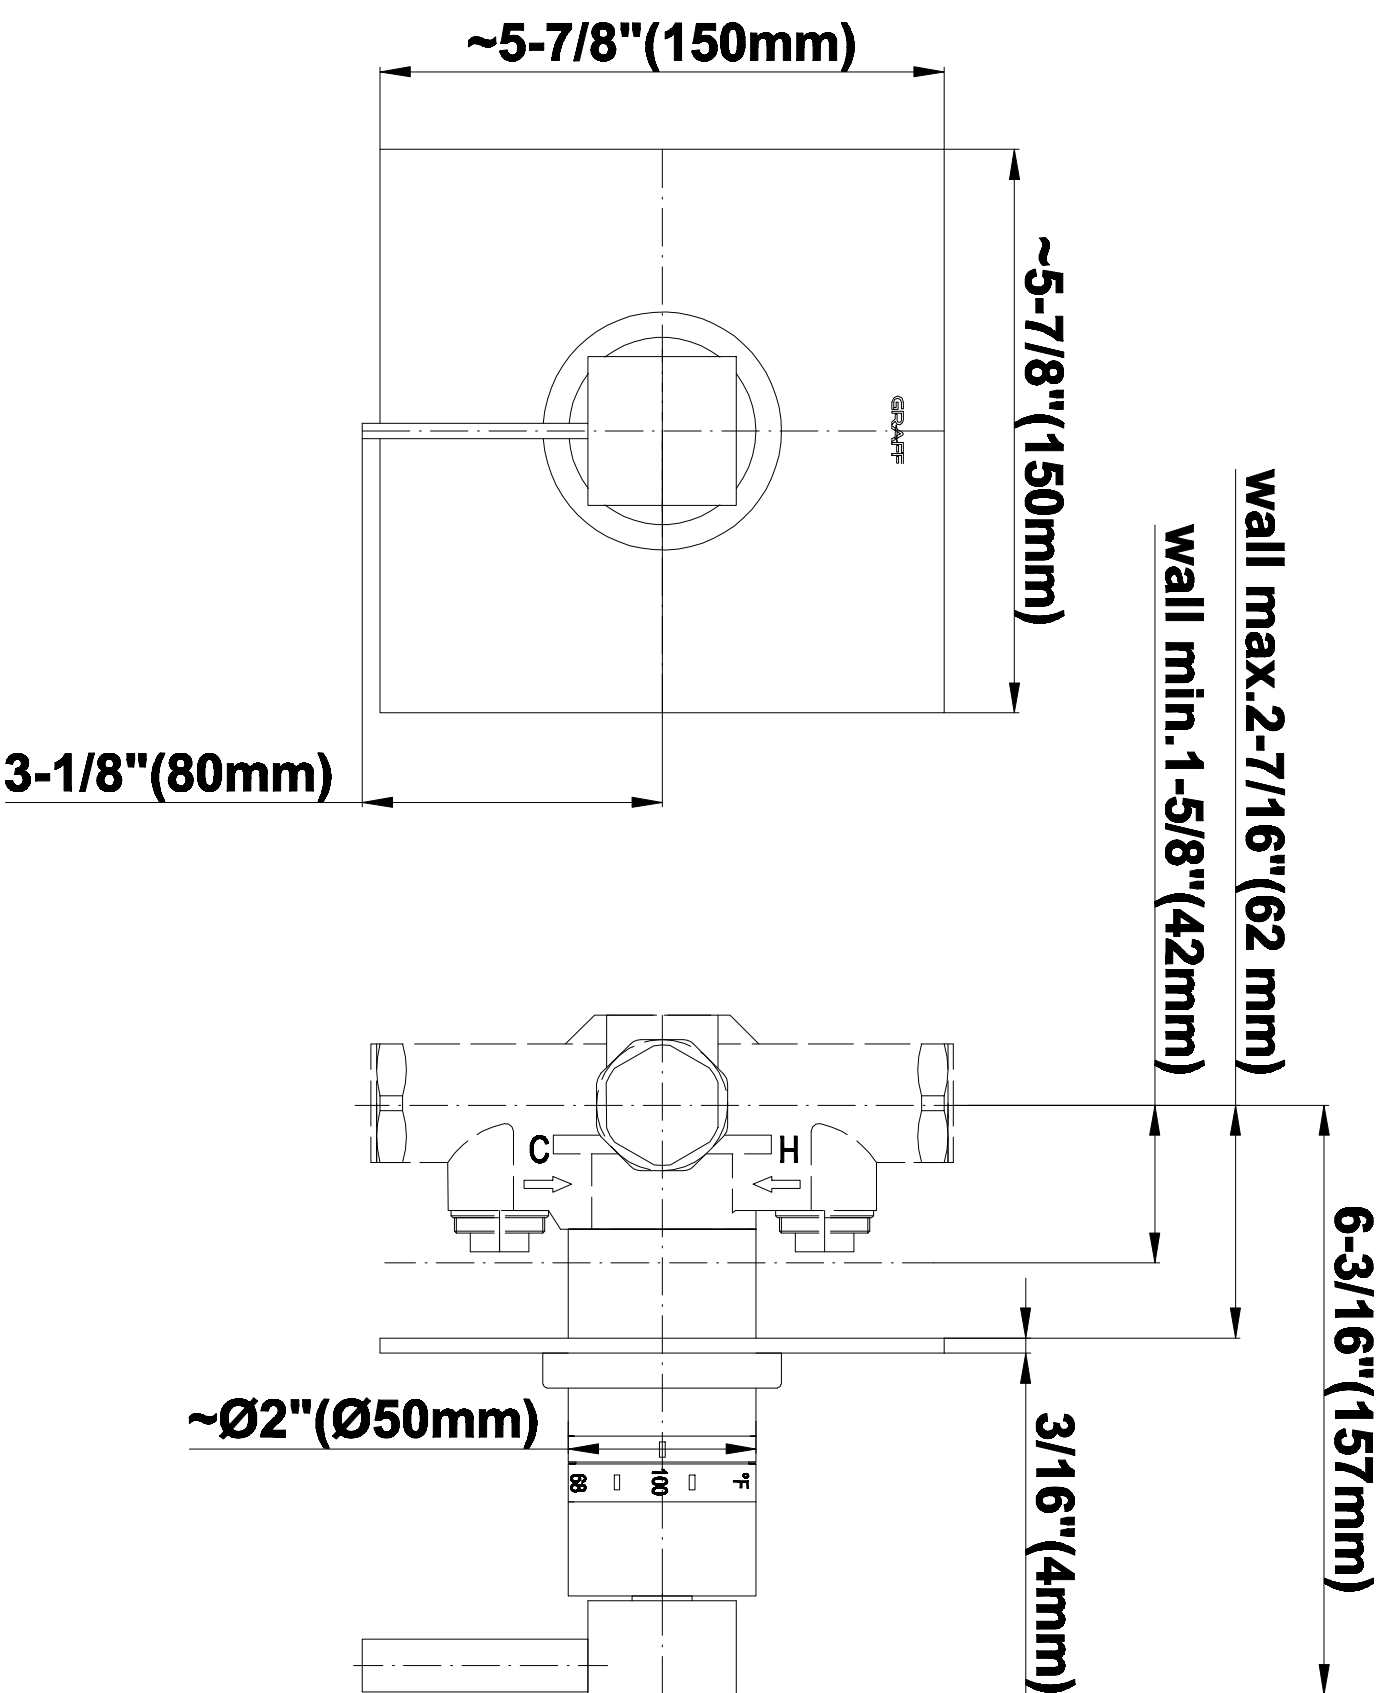

SHOWER
Luna Thermostatic Shower Set
(Rough & Trim)
GF3.100A-LM39S

GRAFF[®]

Information

- Thermostatic Shower Spout Flow Rate 2.1 gpm @ 60 psi
- Body Spray Flow Rate 2.5 gpm @ 60 psi
- Contemporary Square Spout w/Body Sprays 8.1 gpm @ 60 psi

SHOWER
Rough
G-8005

GRAFF®

Information

- 18.4 gpm @ 60 psi
- 3/4" universal inlets/outlets with female threads
- Built-in service stops
- Complete serviceability from front of all units
- Supplied with protective plastic cover
- Thermostatic valve uses a paraffin wax cartridge

Finishes

Polished
Chrome

Steelnox®
(Satin Nickel)

G-8041

SHOWER
Rough
G-8075

GRAFF®

Information

- 3/4" universal inlets/outlets with female threads
- Supplied with protective plastic cover

Finishes

Polished
Chrome

SteeInox®
(Satin Nickel)

SHOWER
Qubic Tre SOLID Trim Plate
w/Handle
G-8095-LM39S-T

GRAFF®

Information

- Single metal handle
- Decorative trim plate
- Use with G-8070 or G-8075 thermostatic stop/volume control rough valve
- To complete package, you must order rough valve
- ADA