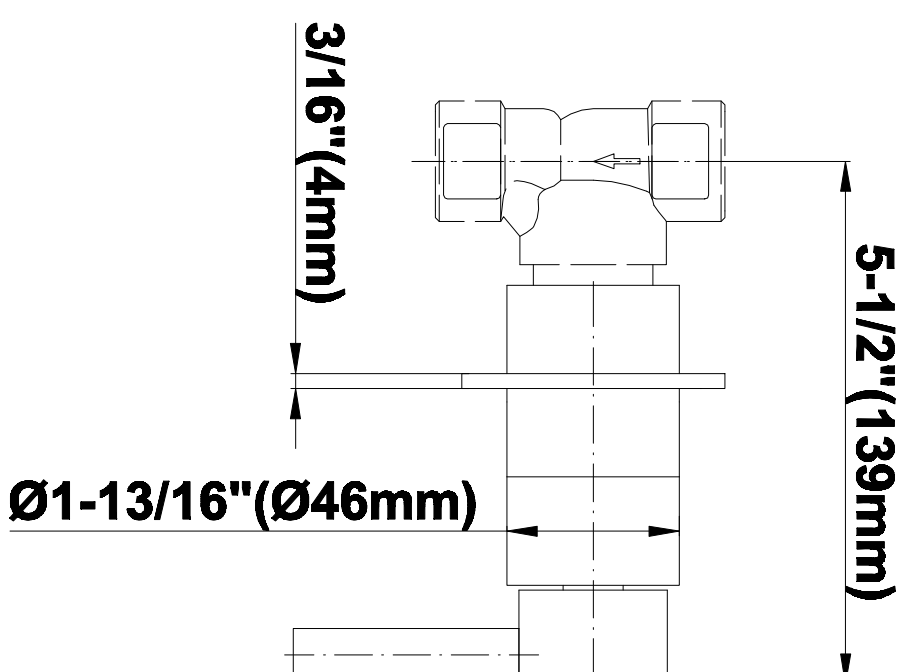

SHOWER
Rough
G-8005

GRAFF®

Information

- 18.4 gpm @ 60 psi
- 3/4" universal inlets/outlets with female threads
- Built-in service stops
- Complete serviceability from front of all units
- Supplied with protective plastic cover
- Thermostatic valve uses a paraffin wax cartridge

Finishes

Polished
Chrome

SteeInox®
(Satin Nickel)

SHOWER
Qubic Tre SOLID Trim Plate
w/Handle
G-8095-LM39S-T

GRAFF®

Information

- Single metal handle
- Decorative trim plate
- Use with G-8070 or G-8075 thermostatic stop/volume control rough valve
- To complete package, you must order rough valve
- ADA

Finishes

Polished
Chrome

Steelnox®
(Satin Nickel)

G-8095

SHOWER
Square Flush Mount Body Spray
w/ Solid Brass Swivel Head
G-8497

GRAFF[®]

Information

- 12 no-clog, easy-clean silicon jets
- Metal ball-joint allows for 18° angle adjustment of body spray
- Brass wall escutcheon and flush-mounted trim
- 1/2" NPT female thread inlet
- Body spray flow rate ≤ 1.5 max gpm

Finishes

Polished
Chrome

Steelnox[®]
(Satin Nickel)

G-8497

Shower Components

Contemporary Flush-Mount Body Spray with Solid Brass Swivel Head

Product Features

- 12 no-clog, easy-clean silicone jets
- Metal ball-joint allows for 18° angle adjustment of body spray
- Brass wall escutcheon and Flush-mounted trim
- 1/2" NPT female thread inlet
- Body spray flow rate ≤ 1.5 max gpm