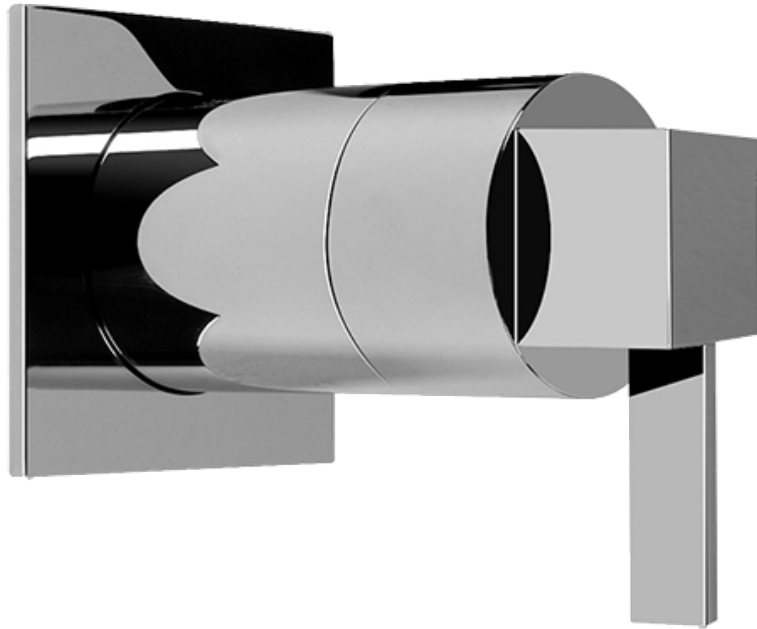

Finishes

Polished
Chrome

Steelnox®
(Satin Nickel)

SHOWER
Qubic Tre SOLID Trim Plate
w/Handle
G-8041-LM39S-T

GRAFF®

Information

- Single metal handle
- Decorative trim plate
- Use with G-8000 or G-8005 thermostatic rough valve
- To complete package, you must order rough valve
- ADA

Finishes

Polished
Chrome

SteeInox®
(Satin Nickel)

SHOWER
Qubic Tre SOLID Trim Plate
w/Handle
G-8095-LM39S-T

GRAFF®

Information

- Single metal handle
- Decorative trim plate
- Use with G-8070 or G-8075 thermostatic stop/volume control rough valve
- To complete package, you must order rough valve
- ADA

Finishes

Polished
Chrome

Steelnox®
(Satin Nickel)

G-8095

SHOWER
Square Flush Mount Body Spray
w/ Solid Brass Swivel Head
G-8497

GRAFF[®]

Information

- 12 no-clog, easy-clean silicon jets
- Metal ball-joint allows for 18° angle adjustment of body spray
- Brass wall escutcheon and flush-mounted trim
- 1/2" NPT female thread inlet
- Body spray flow rate ≤ 1.5 max gpm

Finishes

Polished
Chrome

Steelnox[®]
(Satin Nickel)

G-8497

Shower Components

Contemporary Flush-Mount Body Spray with Solid Brass Swivel Head

Product Features

- 12 no-clog, easy-clean silicone jets
- Metal ball-joint allows for 18° angle adjustment of body spray
- Brass wall escutcheon and Flush-mounted trim
- 1/2" NPT female thread inlet
- Body spray flow rate ≤ 1.5 max gpm